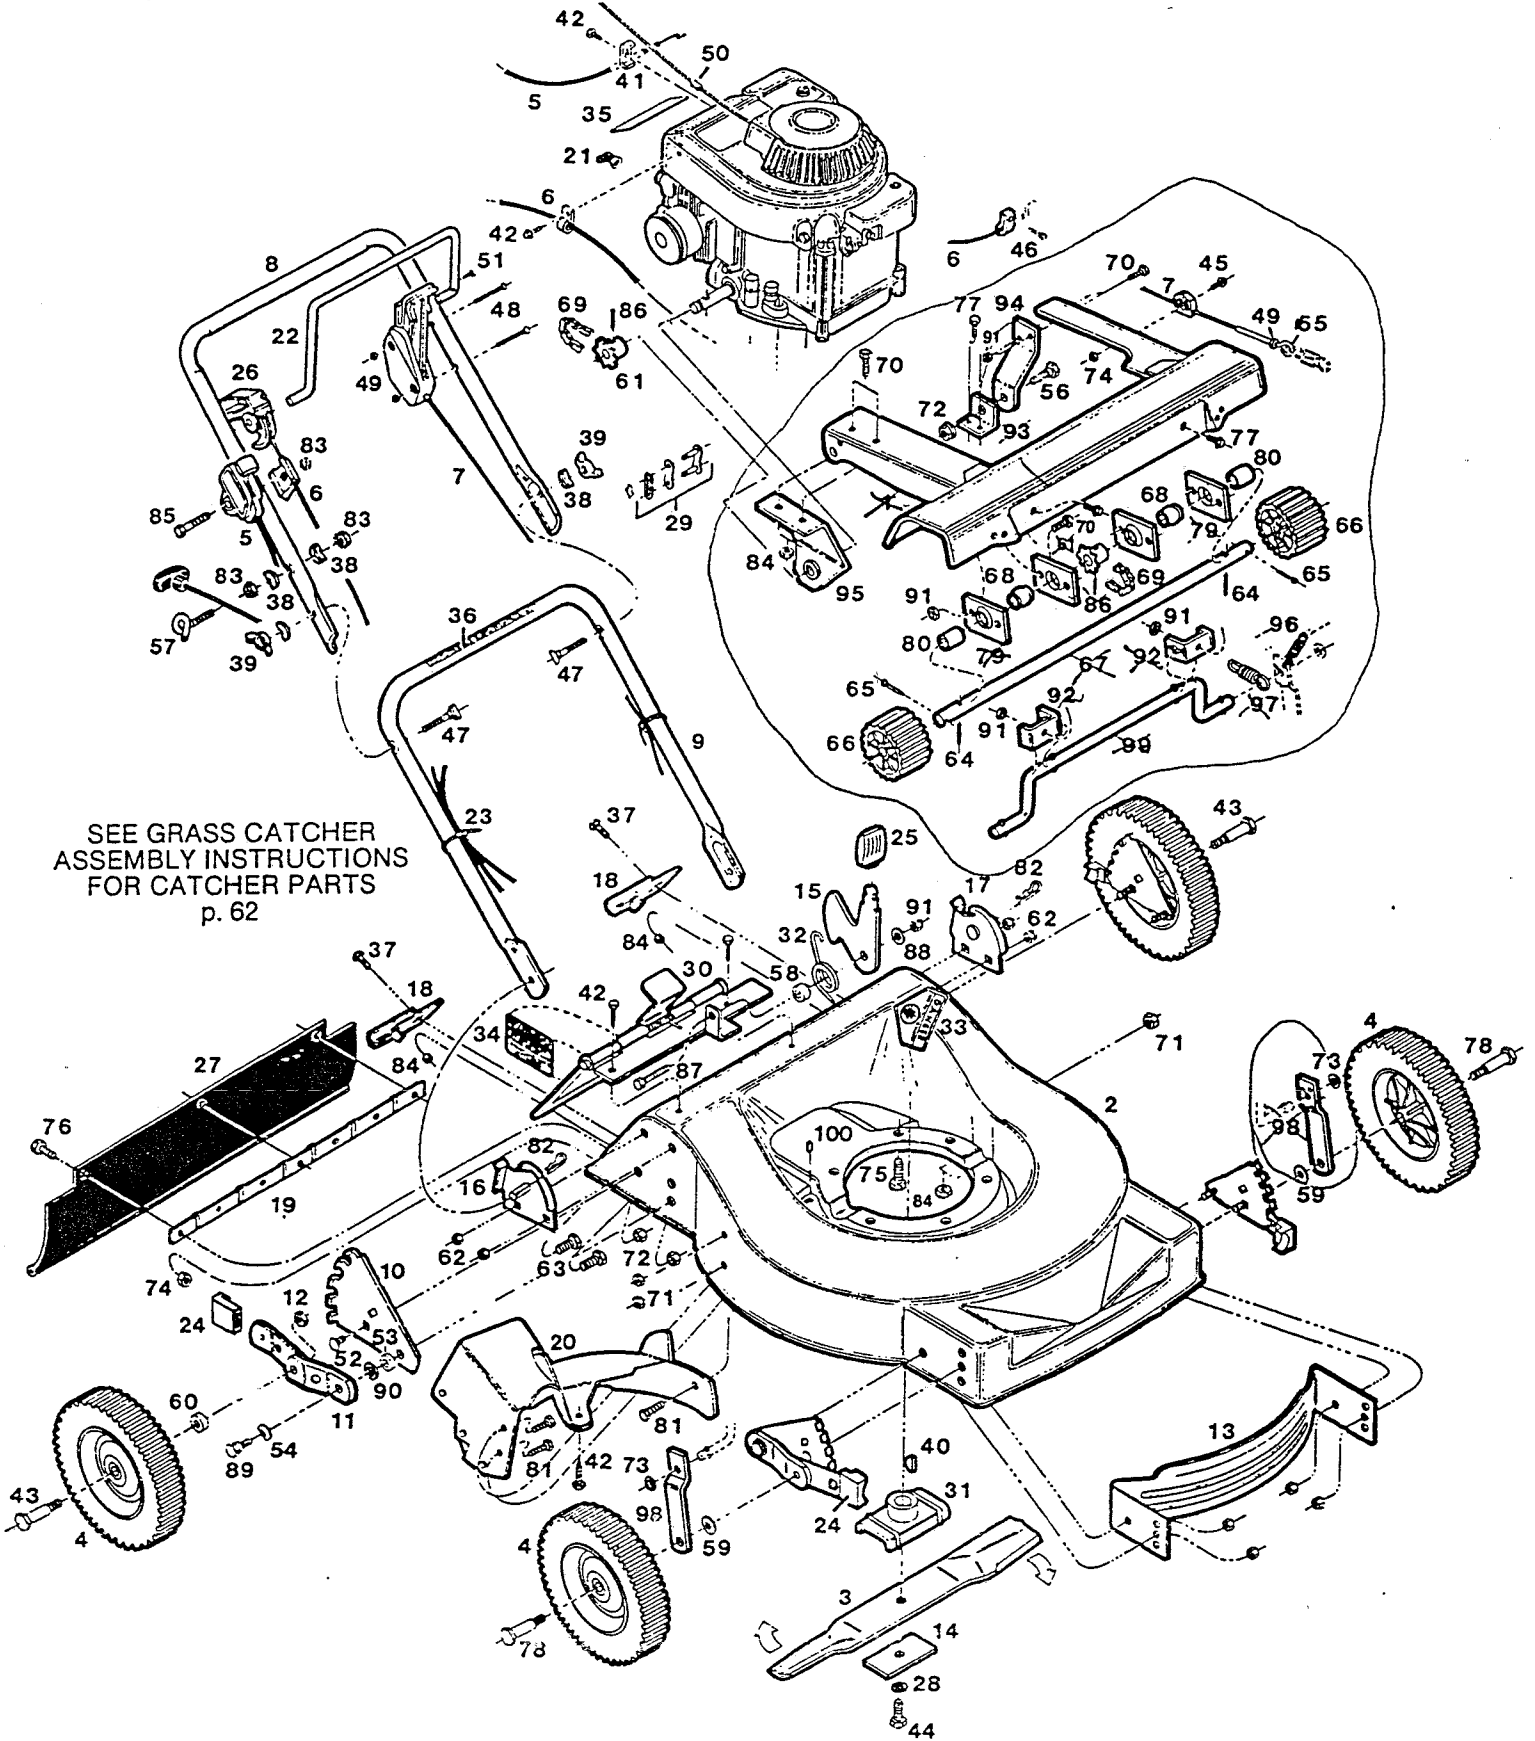

21" REAR BAGGING FRONT COG DRIVE SELF-PROPELLED ROTARY MOWER
MODEL: CERBSP21H
 Grass Catcher Included: See p. 62

SEE GRASS CATCHER
 ASSEMBLY INSTRUCTIONS
 FOR CATCHER PARTS
 p. 62

**21" REAR BAGGING FRONT COG DRIVE SELF-PROPELLED ROTARY MOWER
MODEL: CERBSP21H
Grass Catcher Included: See p. 62**