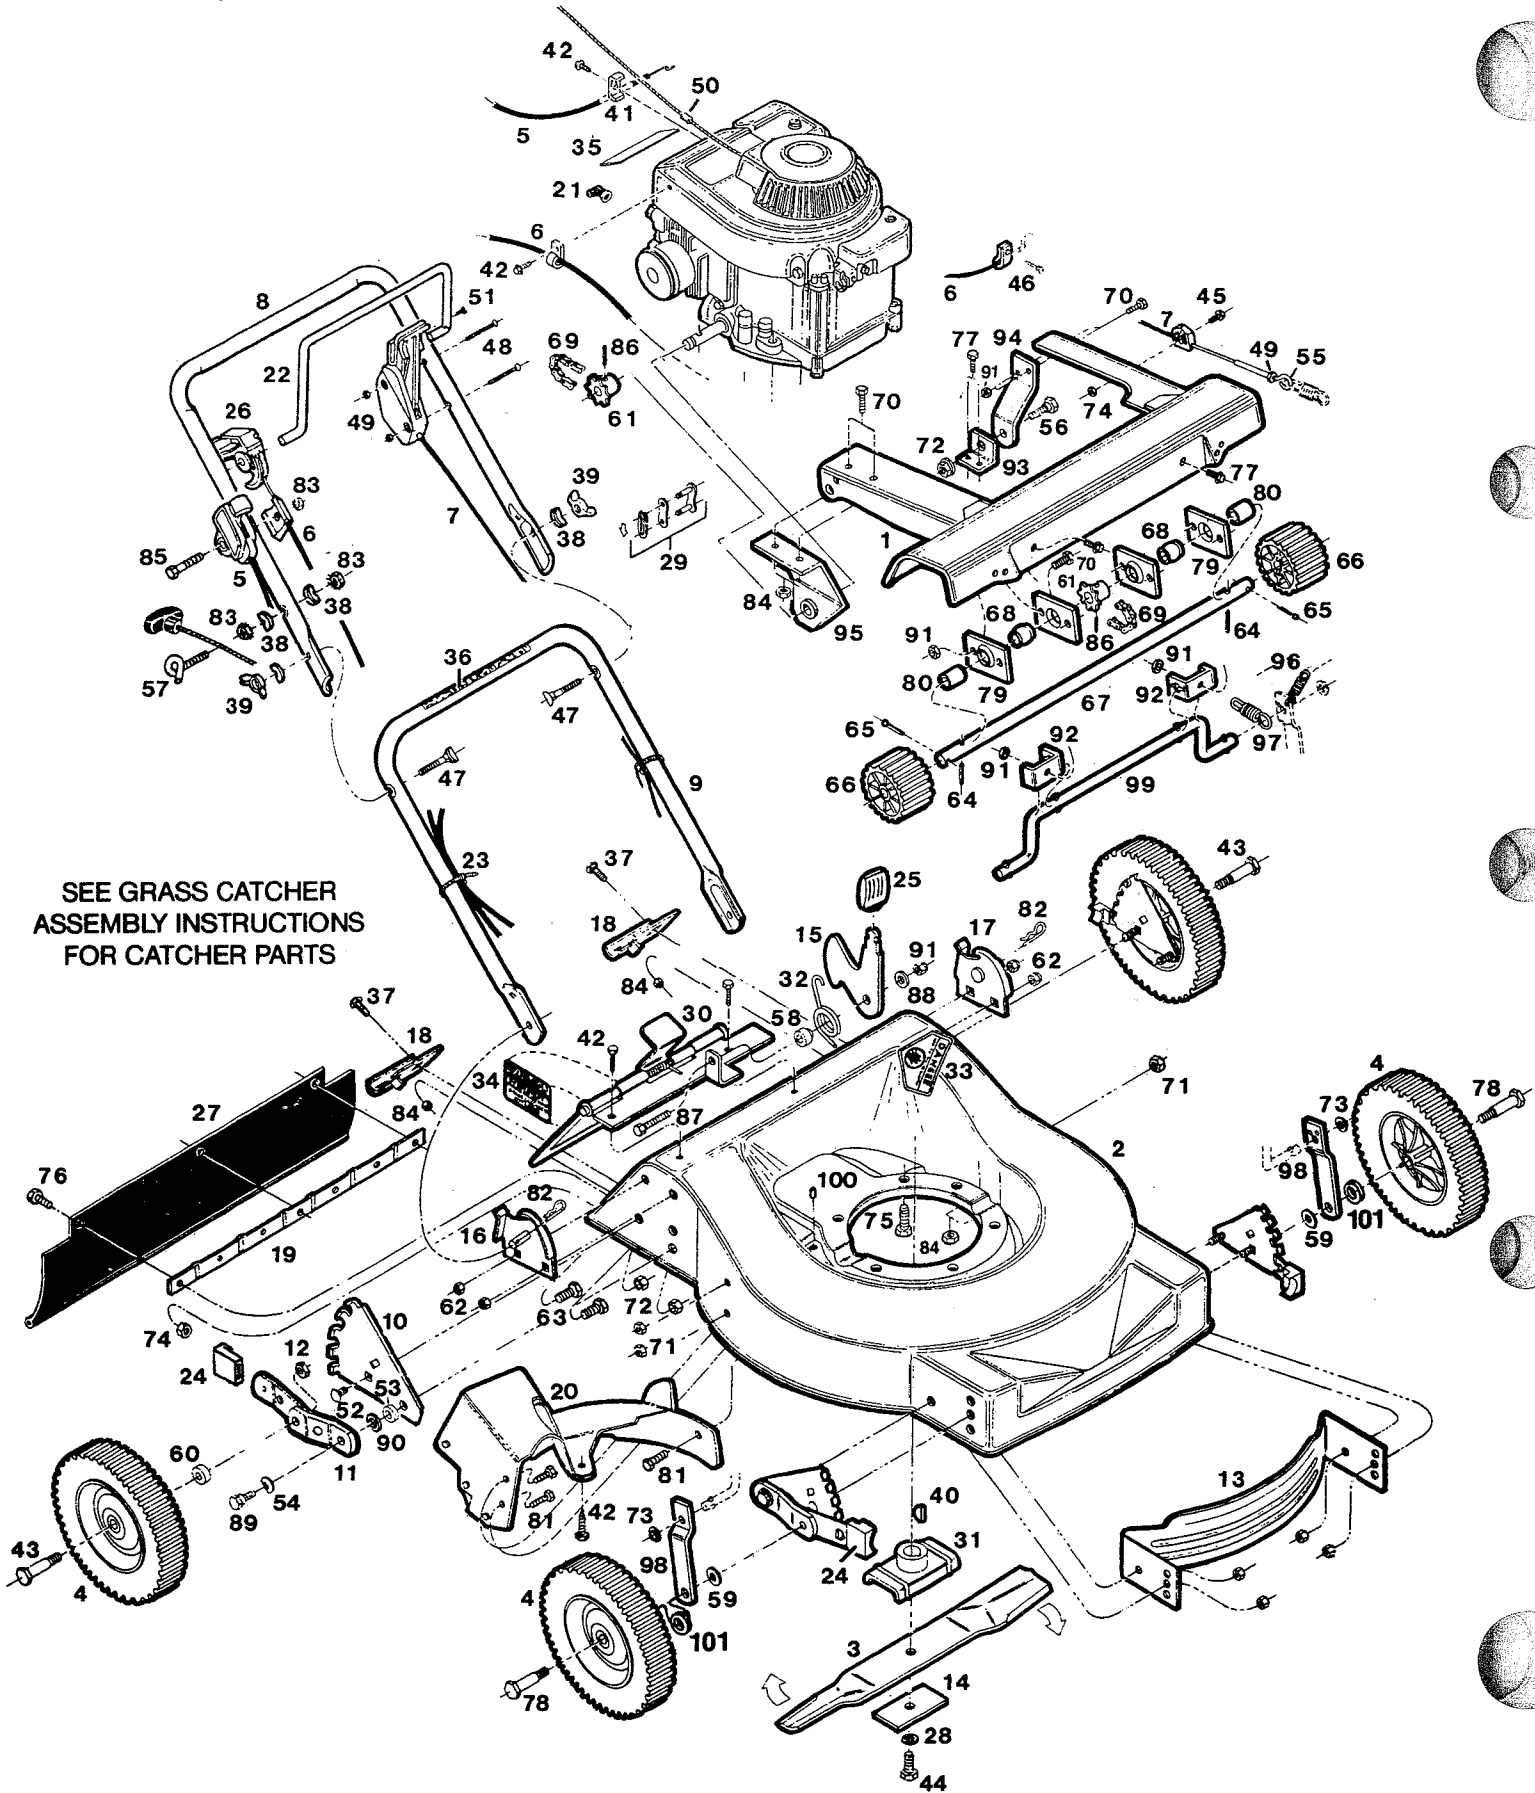

21" REAR BAGGING SELF-PROPELLED ROTARY MOWER

MODEL: CERBSP21-J

Grass Catcher Model: SBRBGB P/N 127084

Repl. Bag: P/N 160184

21" REAR BAGGING SELF-PROPELLED ROTARY MOWER

MODEL: CERBSP21-J

Grass Catcher Model: SBRBGB P/N 127084

Repl. Bag: P/N 160184

Index No.	Part No.	Description	Index No.	Part No.	Description
1	012849	Drive Cover	50	152074	Rope Stop
2	018721	Deck 21"	51	152181	Screw—Bail Retaining
3	030338	Blade 21"	52	152405	Bolt—Carriage 3/8-16 x 3/4
4		Wheel Assemblies*	53	156182	Washer—Plastic—Height Adjuster
	041921	8" Plastic-White-Cog-Nylon Bearing	54	152421	Washer—Spring—Height Adjuster
	041095	8" Steel-White-Cog-Flange Bearing	55	153890	Eyebolt—10-24 x 2
5	052472	Control—Throttle w/Cable	56	153643	Shoulder Bolt
6	051532	Cable—Engine/Blade Control	57	152371	Rope Guide
7	052407	Drive Control	58	152637	Spacer—Catcher Latch
8	071092	Handle—Upper	59	715607	Washer—Belleville
	071100	Handle—Upper—Coated*	60	152686	Spacer—Rear Wheel
	071449	Handle—Lower	61	170142	Sprocket—8 Tooth
10	091249	Back Plate—Height Adjuster	62	310151	Locknut—5/16-18 Nylock
11	085019	Wheel Arm Assy	63	450346	Bolt—Hex 5/16-18 x 3/4
12	715524	Locknut—3/8-16 Jam	64	314096	Rollpin—3/16 x 1-1/4
13	105825	Baffle—Front	65	317016	Cotter Pin—1/8 x 1
14	106005	Blade Washer	66	416693	Pinion
15	108324	Catcher Latch	67	417741	Shaft
16	097162	Handle Bracket—Right Hand	68	423319	Bearing
17	097170	Handle Bracket—Left Hand	69	425306	Chain—54 Link
18	109546	Catcher Frame Bracket	70	449587	Bolt—Hex 1/4-20 x 5/8
19	109496	Backing Strip—Trailing Shield	71	451419	Locknut—1/4-20 Flanged Top
20	085100	Baffle Assembly—Rear	72	451492	Nut—3/8-16
21	110833	Cover—Spark Plug	73	452250	Push Nut—3/8
22	097659	Bail—Engine/Blade Control	74	452318	Nut—#10-24 Hex Nylon Insert
23	110379	Cable Tie	75	457168	Bolt—3/8-16 x 7/8 Thread Forming
24	112540	Plastic Tip—Height Adjuster	76	458687	Bolt—Hex Head 10-24 x 1/2
25	111724	Knob—Catcher Latch	77	459206	Bolt—1/4-20 x 5/8
26	111526	Actuator—Engine Control	78	158733	Shoulder Bolt—Wheel Front
27	111633	Trailing Shield	79	463778	Bearing Plate
28	156919	Lockwasher—3/8 HD Split	80	468397	Spacer
29	120295	Master Link—#48 chain	81	156851	Bolt—1/4-20 x 3/8 SH HD
30	013706	Door Assembly	82	715011	Hitch Pin #3
31	126466	Blade Adapter	83	715037	Locknut—1/4-20 Keps
32	133371	Torsion Spring—Catcher Latch	84	715078	Nut—1/4-20 Flange Whiz
33	143115	Decal—Danger	85	153874	Bolt—Hex 1/4-20 x 2 1/4
34	002451	Decal—Door Caution	86	715193	Rollpin—3/16 x 1
35	009415	Decal—Blade Warning	87	715292	Bolt—Hex Head 1/4-20 x 1
36	715557	Decal—Starting Instructions	88	715300	Washer 1/4"
37	150011	Bolt—Carriage 1/4-20 x 5/8 Gr. 5	89	156125	Bolt—Shoulder
38	150201	Washer—Curved 5/16	90	156877	Washer—.38 ID x .06TH Hard
39	150235	Wing Nut—5/16-18	91	715508	Locknut—1/4-20 Top
40	150276	Woodruff Key No. 6	92	771691	Bracket
41	150318	Cable Clamp	93	109058	Bracket—Pivot
42	150623	Screw—Hex Head Sheet Metal #10 x 5/8	94	109017	Bracket—Arm
43	156133	Shoulder Bolt—Wheel Rear	95	108951	Bracket—R.H.
44	157255	Bolt—Blade 3/8-24 x 1 Gr. -8	96	775817	Spring
45	151522	Bolt—#10-24 x 3/4	97	775858	Spring—Drive Control
46	151613	Bolt—Hex Head SEMS 10-32 x 3/8	98	778696	Arm—Actuator
47	151928	Bolt—Curved Head Crg 5/16-18 x 1-3/4	99	783605	Rod—Engagement
48	151944	Bolt—Oval HD Mach., #10-24 x 2	100	111856	Bolt—Cap
49	151985	Nut—Hex #10-24	101	156075	Washer—1/2

•INDICATES OPTIONAL EQUIPMENT