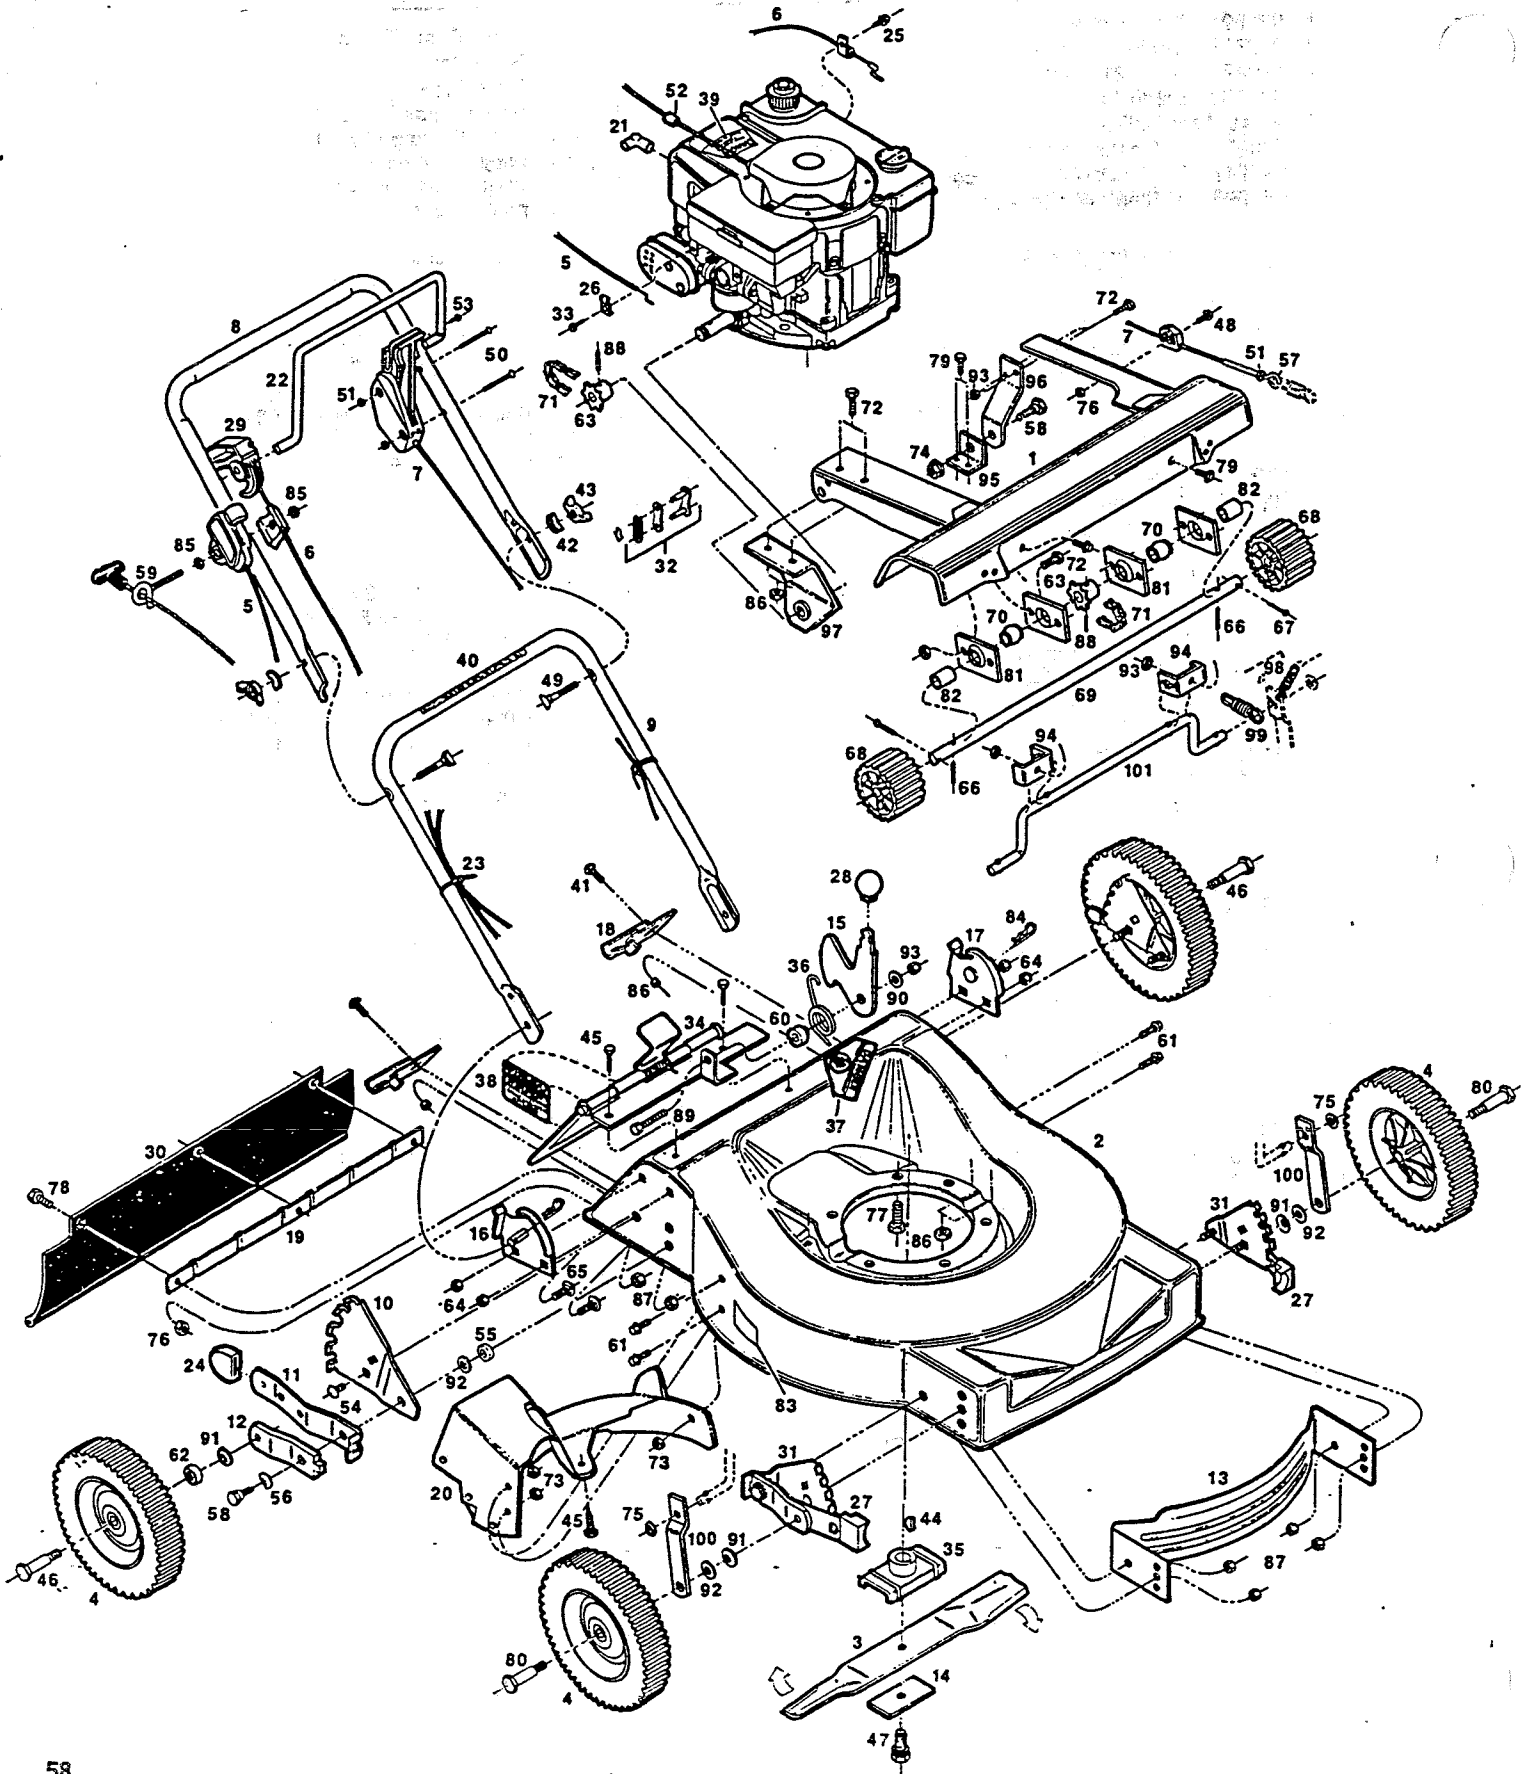

21" Self Propelled Rear Bagger CERBSPT-21D

PARTS LIST

21" Self Propelled Rear Bagger CERBSPT-21D

Index No.	Part No.	Description	Index No.	Part No.	Description
1	024521	Drive Cover	49	151928	Bolt—Curved Head Crg 5/16-18 x 1-3/4
2	024513	Deck-21" Gray	50	151944	Bolt—Oval HD Mach., #10-24 x 2
3	030338	Blade 21"	51	151985	Nut—Hex, #10-24
4	Wheel Assemblies*		52	152074	Rope Stop
	040303	8" Plastic—White—Cog—Roller Bearing	53	152181	Screw—Bail Retaining
	040741	8" Plastic—White—Cog—Nylon Bearing	54	152405	Bolt—Carriage 3/8-16 x 3/4
	041095	8" Steel—White—Cog—Flange Bearing	55	152413	Washer—Plastic—Height Adjuster
	041103	8" Steel—White—Cog—Ball Bearing	56	152421	Washer—Spring—Height Adjuster
5	051078	Control—Throttle w/Cable	57	153890	Eyebolt—10-24 x 2
6	050971	Cable—Engine/Blade Control*	58	153643	Shoulder Bolt
7	050807	Drive Control	59	152629	Rope Guide
8	071092	Handle—Upper	60	152637	Spacer—Catcher Latch
8	071100	Handle—Upper with Cushion Grip*	61	152660	Bolt—Hex Washer Head—1/4-20 x 1/2
9	071449	Handle—Lower	62	152686	Spacer—Rear Wheel
10	090589	Back Plate—Height Adjuster	63	170142	Sprocket—8 Tooth
11	090613	Setting Lever—Height Adjuster	64	310151	Locknut—5/16-18 Nylock
12	090977	Wheel Lever—Height Adjuster	65	313510	Bolt—Carriage 5/16-18 x 3/4
13	105825	Baffle—Front	66	314096	Rollpin 3/16 x 1-1/4
14	106005	Blade Washer	67	317016	Cotter Pin 1/8 x 1
15	108324	Catcher Latch	68	416693	Pinion
16	106807	Handle Bracket—Right Hand	69	417741	Shaft
17	106815	Handle Bracket—Left Hand	70	423319	Bearing
18	106930	Catcher Frame Bracket	71	425306	Chain
19	107151	Backing Strip—Trailing Shield	72	449587	Bolt—Hex, 1/4-20 x 5/8
20	127191	Baffle Assembly—Rear	73	451419	Locknut 1/4-20 Flanged Top
21	110833	Cover—Spark Plug	74	451492	Nut—3/8-16
22	107367	Bail—Engine/Blade Control	75	452250	Push Nut—3/8
23	110379	Cable Tie	76	452318	Nut #10-24 Hex Nylon Insert
24	110510	Plastic Tip—Height Adjuster	77	457168	Bolt—3/8-16 x 7/8 Thread Forming
25	152157	Bolt—Hex Head #10-32-1/4	78	458687	Bolt—Hex Head 10-24 x 1/2
26	152231	Cable Clamp	79	459206	Bolt 1/4-20 x 5/8
27	111260	Plastic Tip—Height Adjuster Front	80	459537	Shoulder Bolt—Wheel Front
28	111369	Knob—Catcher Latch	81	463778	Bearing Plate
29	111526	Actuator—Engine Control	82	468397	Spacer
30	111625	Trailing Shield	83	714170	Decal—Rating Plate
31	128686	Height Adjuster Assembly	84	715011	Hitch Pin #3
32	120295	Master Link #65	85	715037	Locknut 1/4-20 Keps
33	152249	Bolt—Hex Washer Head #10-32 x 3/8	86	715078	Nut 1/4-20 Flange Whiz
34	127167	Door Assembly	87	715086	Locknut 3/8-16 Top
35	126466	Blade Adapter	88	715193	Rollpin 3/16 x 1
36	133371	Torsion Spring—Catcher Latch	89	715292	Bolt—Hex Head 1/4-20 x 1
37	143115	Decal—Danger	90	715300	Washer 1/4"
38	144162	Decal—Door Caution	91	715607	Washer—Belleville
39	144204	Decal—Blade Warning	92	715417	Washer—3/8 SAE
40	144899	Decal—Starting Instructions	93	715508	Locknut 1/4-20 Top
41	150011	Bolt—Carriage 1/4-20 x 5/8 Gr. 5	94	771691	Bracket
42	150201	Washer—Curved 5/16	95	772632	Bracket—Pivot
43	150235	Wing Nut 5/16-18	96	772657	Bracket—Arm
44	150276	Woodruff Key No. 6	97	108951	Bracket—R.H.
45	150623	Screw—Hex Head Sheet Metal #10 x 5/8	98	775817	Spring
46	150730	Shoulder Bolt—Wheel Rear	99	775858	Spring—Drive Control
47	152496	Bolt—Blade 3/8-24 x 1 Gr. 5	100	778696	Arm—Actuator
48	151522	Bolt #10-24 x 3/4	101	783605	Rod—Engagement