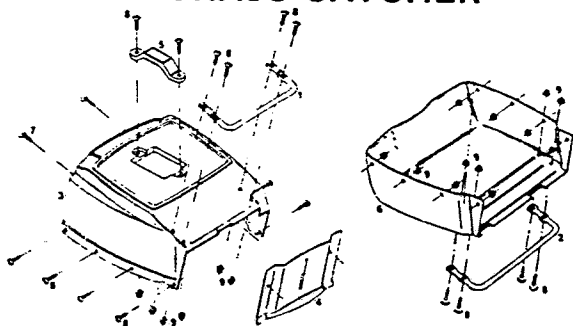

GRASS CATCHER

Index No.	Part No.	Description
1	028464	Upper catcher frame
2	028910	Lower catcher frame
3	111302	Catcher top
4	111328	Catcher baffle
5	111351	Catcher handle
6	111641	Catcher bottom notched
7	152694	Plastic push fastener
8	152652	Screw-slotted truss head 1/4-20 x 1/2
9	715078	Locknut 1/4-20 flanged whiz