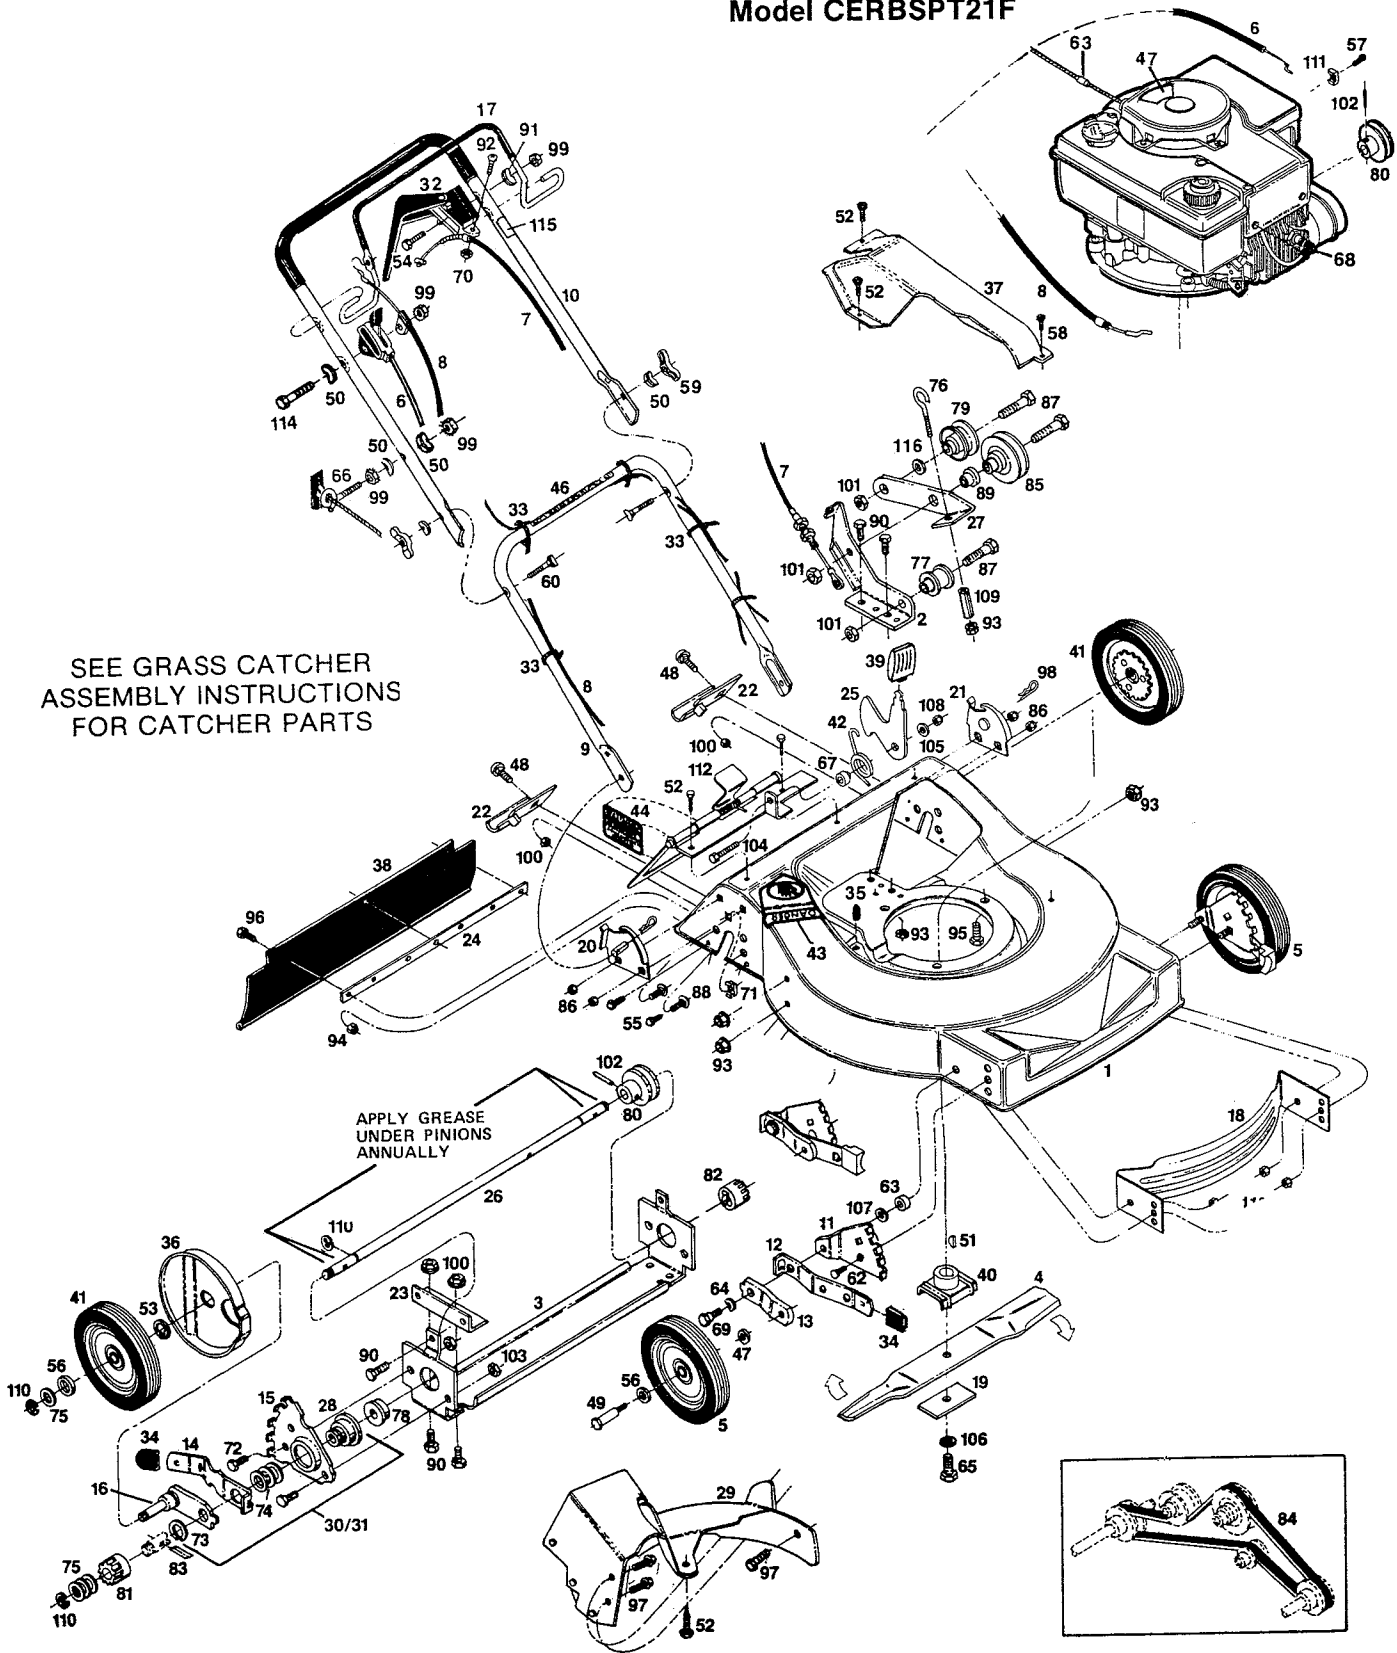

**21" Rear Bagging Rear Drive Self Propelled
Rotary Mower
With Soft Bag Catcher
Model CERBSPT21F**

SEE GRASS CATCHER
ASSEMBLY INSTRUCTIONS
FOR CATCHER PARTS

APPLY GREASE
UNDER PINIONS
ANNUALLY

**21" Rear Bagging Rear Drive Self Propelled
Rotary Mower
With Soft Bag Catcher
Model CERBSPT21F**