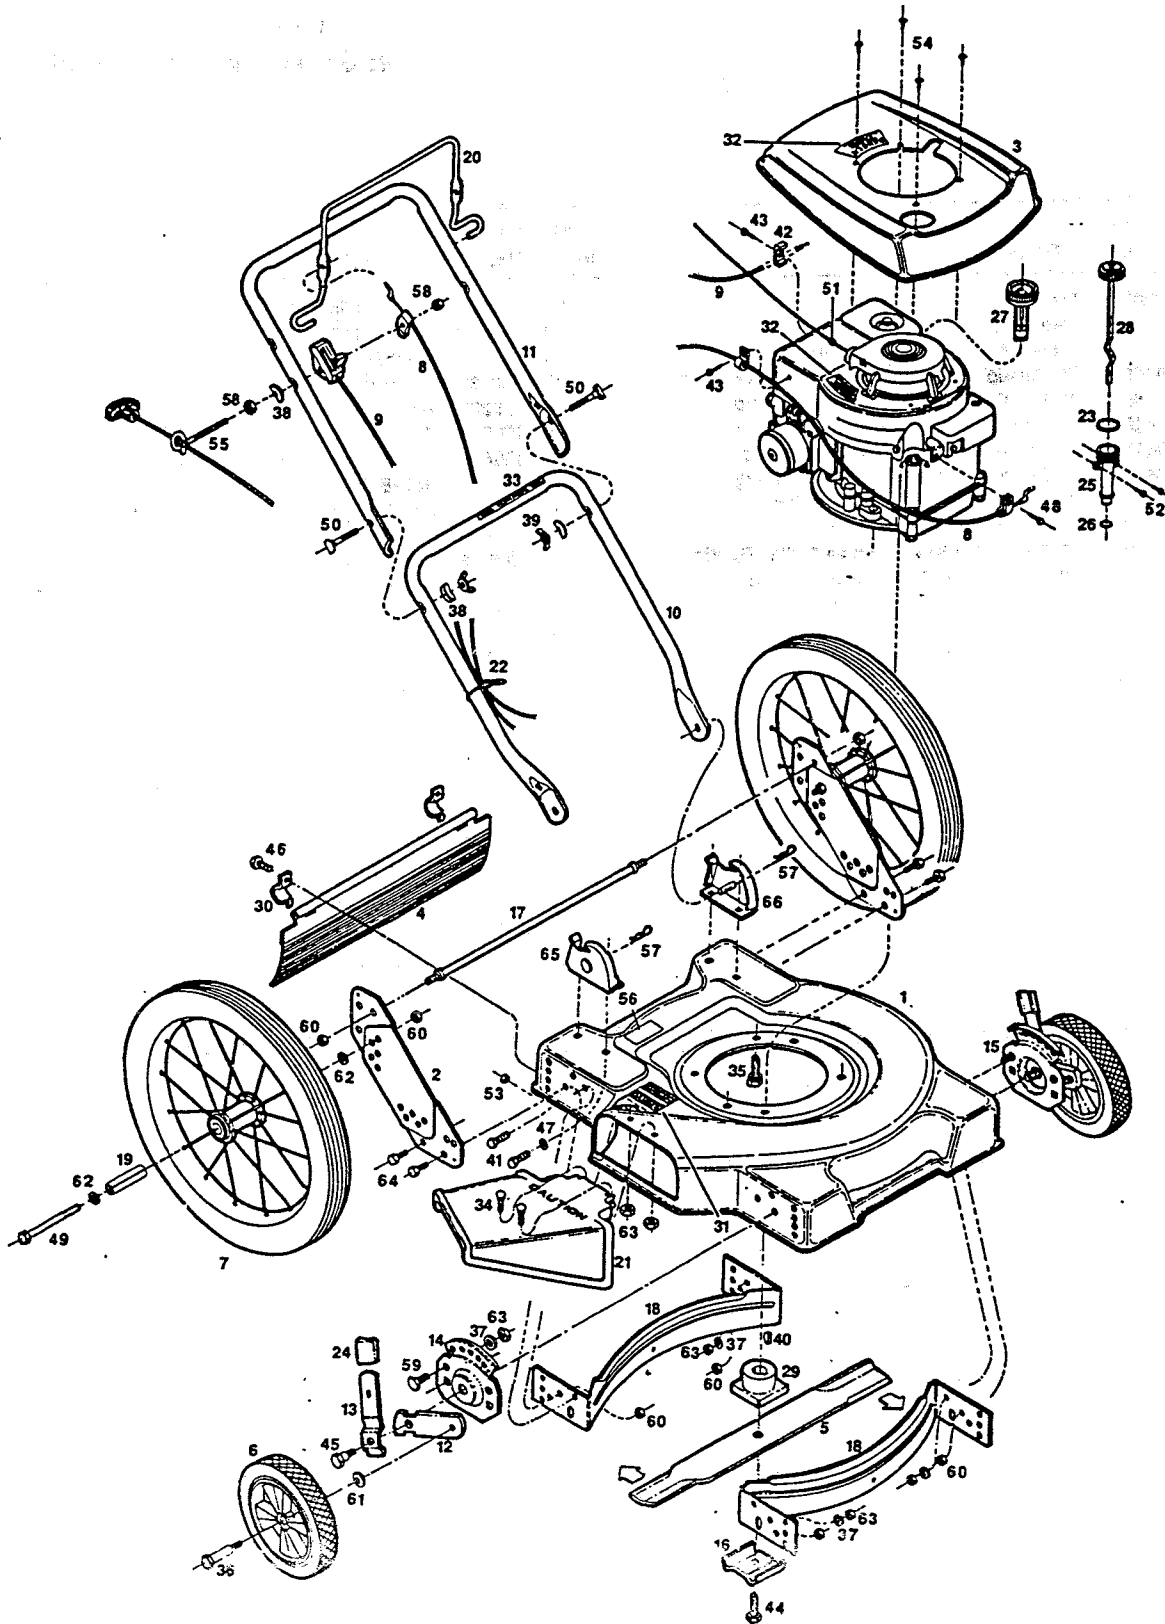

22" Side Discharge Hi Wheel Rotary Mower
Model: CHDH-22E Yardmaster
CHPRB-21E Yardmaster
CHW-5E Central Park
Use: Grass Catcher Model GC-6A

22" Side Discharge Hi Wheel Rotary Mower
Model: CHDH-22E Yardmaster
CHPRB-21E Yardmaster
CHW-5E Central Park
Use: Grass Catcher Model GC-6A

Index No.	Part No.	Description	Index No.	Part No.	Description
1	028738	Deck 22"	27	120014	Gas Gauge*
2	029652	Wheel Bracket	28	125237	Oil Dip Stick and Cap*
3	027227	Shroud—Steel*	29	133231	Blade Adapter
4	111617	Trailing Shield Plastic*	30	106914	Clip—Trailing Shield*
5	030049	Blade 22" Flat	31	144063	Decal—C.P.S.C. Danger
6		Wheel Assemblies*	32	144204	Decal—Blade Warning
6	040246	7" Plastic—White—Diamond—Nylon Bearing	33	144899	Decal—Starting Instructions
6	040022	7" Plastic—White—Rib—Roller Bearing	34	150011	Carriage Bolt 1/4-20 x 5/8
6	040386	7" Steel—White—Rib—Ball Bearing	35	457168	Bolt 3/8-16 x 7/8 Hex HD THD Form
6	041046	7" Steel—White—Rib—Flange Bearing	36	150060	Wheel Bolt Front
6	040733	8" Plastic—White—Slick—Nylon Bearing	37	462093	Washer 1/4" Flat
6	040741	8" Plastic—White—Cog—Nylon Bearing	38	150201	Curved Washer 5/16
6	040030	8" Plastic—White—Rib—Roller Bearing	39	150235	Wingnut 5/16-18
6	040303	8" Plastic—White—Cog—Roller Bearing	40	150276	Woodruff Key #6
6	040451	8" Steel—White—Rib—Ball Bearing	41	457499	Bolt 1/4-20 x 1/2 Hex HD THD Form
6	040634	8" Steel—White—Cog—Ball Bearing	42	150318	Cable Clamp
6	040857	8" Plastic—White—Diamond—Nylon Bearing	43	150623	Self Tap Screw #10 x 5/8
6	040865	8" Plastic—White—Diamond—Roller Bearing	44	150862	Blade Bolt
6	041111	8" Steel—White—Rib—Flange Bearing	45	153650	Shoulder Bolt—Height Adjuster*
7	040410	Wheel 16 x 1.75	46	458687	Bolt—Hex HD #10-24 x 1/2
8	051037	Cable—Engine/Blade Control*	47	151555	Washer Flat 1/4
9	051060	Control—Throttle w/Cable	48	151613	Hex Head Bolt #10-32 x 3/8 SEMS
10	071563	Handle—Lower	49	151647	Hex Head Bolt 3/8-16 x 4
11	071076	Handle—Upper	50	151928	Curved Head Bolt 5/16-18 x 1-3/4
11	071084	Handle—Upper with Cushion Grip*	51	152074	Rope Stop
12	777862	Wheel Lever—Height Adjuster*	52	152022	Shoulder Screw—Oil Dip Stick*
13	776500	Setting Lever—Height Adjuster*	53	452318	Nut—#10-24 Nylon Insert
14	428664	Back Plate—Height Adjuster RH Front*	54	152199	Self Tap Screw #6 x 1/2*
15	428714	Back Plate—Height Adjuster LH Front*	55	152629	Rope Guide
16	106336	Blade Washer	56	714170	Decal—Rating Plate
17	100396	Stabilizer Bar	57	715011	Hitch Pin #3
18	101519	Baffle—Deck	58	715037	Keps Nut 1/4-20
19	103424	Spacer—Wheel Sleeve	59	715045	Hex Head Bolt 1/4-20 x 3/4
20	104687	Bail—Engine/Blade Control	60	715086	Locknut 3/8-16*
21	110221	Chute Deflector Assembly*	61	715607	Washer 3/8—Belleville
22	110379	Cable Tie	62	715417	Washer Flat 3/8 SAE*
23	110494	O-Ring*	63	715508	Hex Locknut 1/4-20
24	111559	Plastic Tip—Setting Lever*	64	715201	Hex Head Bolt 3/8-16 x 3/4
25	111112	Oil Fill Tube*	65	107086	Handle Bracket RH
26	111120	O-Ring*	66	107094	Handle Bracket LH

NOTE: PARTS ARE RIGHT OR LEFT HAND AS VIEWED FROM THE OPERATOR POSITION.

* INDICATES OPTIONAL EQUIPMENT