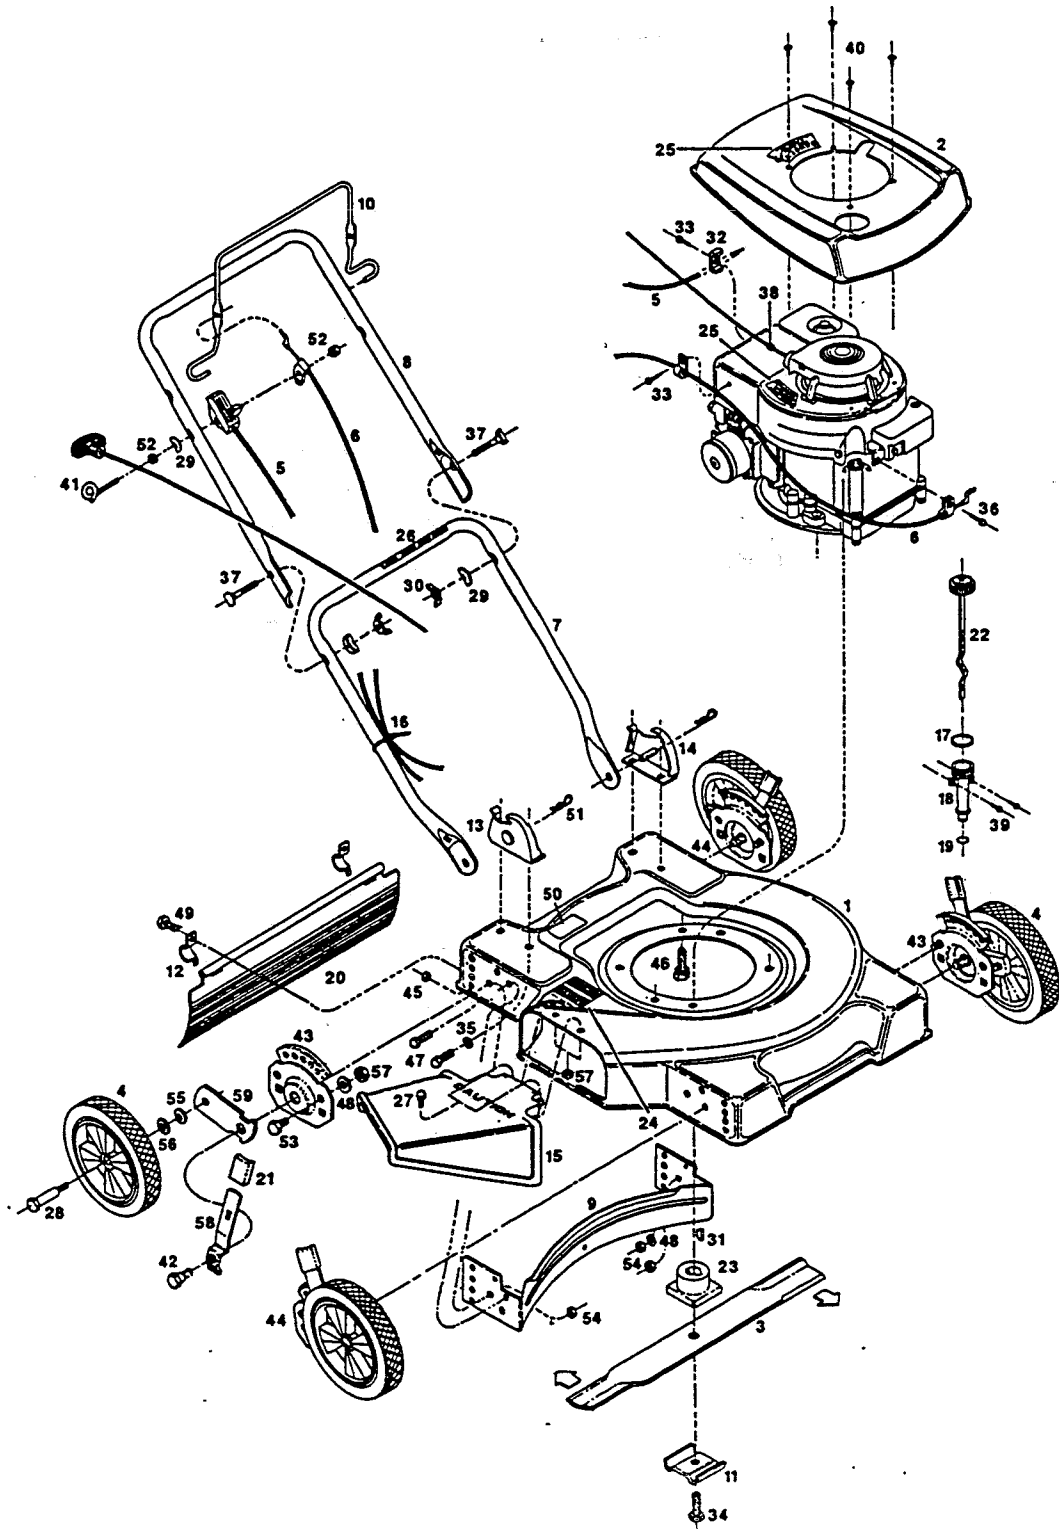

22" Rotary Mower CHDR22D

Grass Catcher - GC6A
(Not Shown)

PARTS LIST

Index No.	Part No.	Description	Index No.	Part No.	Description
1	020214	Deck 22"	29	150201	Washer - Curved 5/16
2	028092	Shroud-Steel	30	150235	Wingnut 5/16-18
3	030049	Blade - 22" Flat	31	150276	Woodruff Key #6
4		Wheel Assemblies*	32	150318	Cable Clamp
	040246	7" Plastic - White - Diamond - Nylon Bearing	33	150623	Screw - Hex Head Sheet Metal #10 x 5/8
	040022	7" Plastic - White - Rib - Roller Bearing	34	150862	Bolt - Blade
	040386	7" Steel - White - Rib - Ball Bearing	35	151555	Washer - Flat 1/4
	041046	7" Steel - White - Rib - Flange Bearing	36	151613	Bolt - Hex Head #10-32 x 3/8 Sems
5	051060	Control - Throttle w/Cable	37	151928	Bolt - Curved Head Crg. 5/16-18 x 1 1/4
6	051037	Cable - Engine/Blade Control*	38	152074	Rope Stop
7	071563	Handle - Lower	39	152062	Shoulder Screw - Oil Dip Stick
8	071076	Handle - Upper	40	152199	Self Tap Screw #6 x 1/2
9	101519	Baffle - Rear	41	152215	Rope Guide
10	104687	Bail - Engine/Blade Control	42	153650	Shoulder Bolt - Hgt. Adj. 3/8-16
11	106336	Washer - Blade Adapter	43	428664	Back Plate - Height Adjuster L.H. Front R.H. Rear
12	106914	Clip - Trailing Shield*	44	428714	Back Plate - Height Adjuster R.H. Front L.H. Rear
13	107086	Handle Bracket - Right Hand	45	452318	Nut - #10-24 HX Nylon Insert
14	107094	Handle Bracket - Left Hand	46	457168	Bolt - 3/8-16 x 7/8 Thread Forming
15	110221	Chute Deflector Assembly*	47	457499	Bolt - 1/4-20 x 1/2 Thread Forming
16	110379	Cable Tie	48	462093	Washer - Flat 1/4"
17	110494	O-Ring	49	458687	Bolt - Hex Head #10-24 x 1/2
18	111112	Oil Fill Tube	50	714204	Decal - Rating Plate
19	111120	O-Ring	51	715011	Hitch Pin #3
20	111617	Trailing Shield	52	715037	Nut - Keps 1/4-20
21	111559	Plastic Tip - Setting Lever	53	715045	Bolt - Hex Head 1/4-20 x 3/4
22	125237	Oil Dip Stick and Cap	54	715086	Locknut 3/8-16
23	133231	Blade Adapter	55	715607	Washer - Belleville
24	144063	Decal - Danger*	56	715417	Washer 3/8 SAE
25	144204	Decal - Blade Warning*	57	715508	Locknut 1/4-20 Top
26	144899	Decal - Starting Instructions	58	776500	Setting Lever - Height Adjuster
27	150011	Bolt - Carriage 1/4-20 x 5/8	59	777862	Wheel Lever - Height Adjuster
28	150060	Wheel Bolt w/Hgt. Adj.			