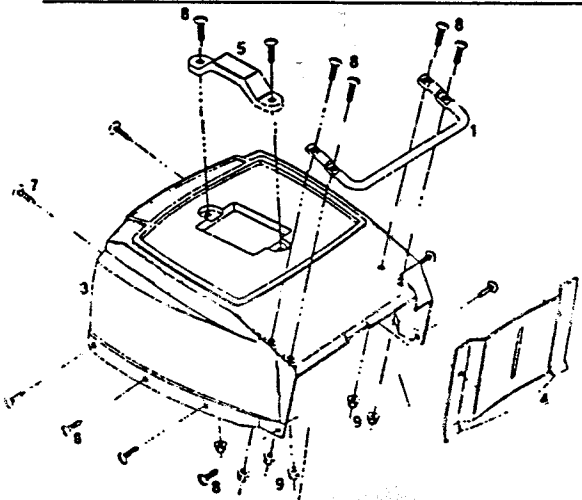

GRASS CATCHER