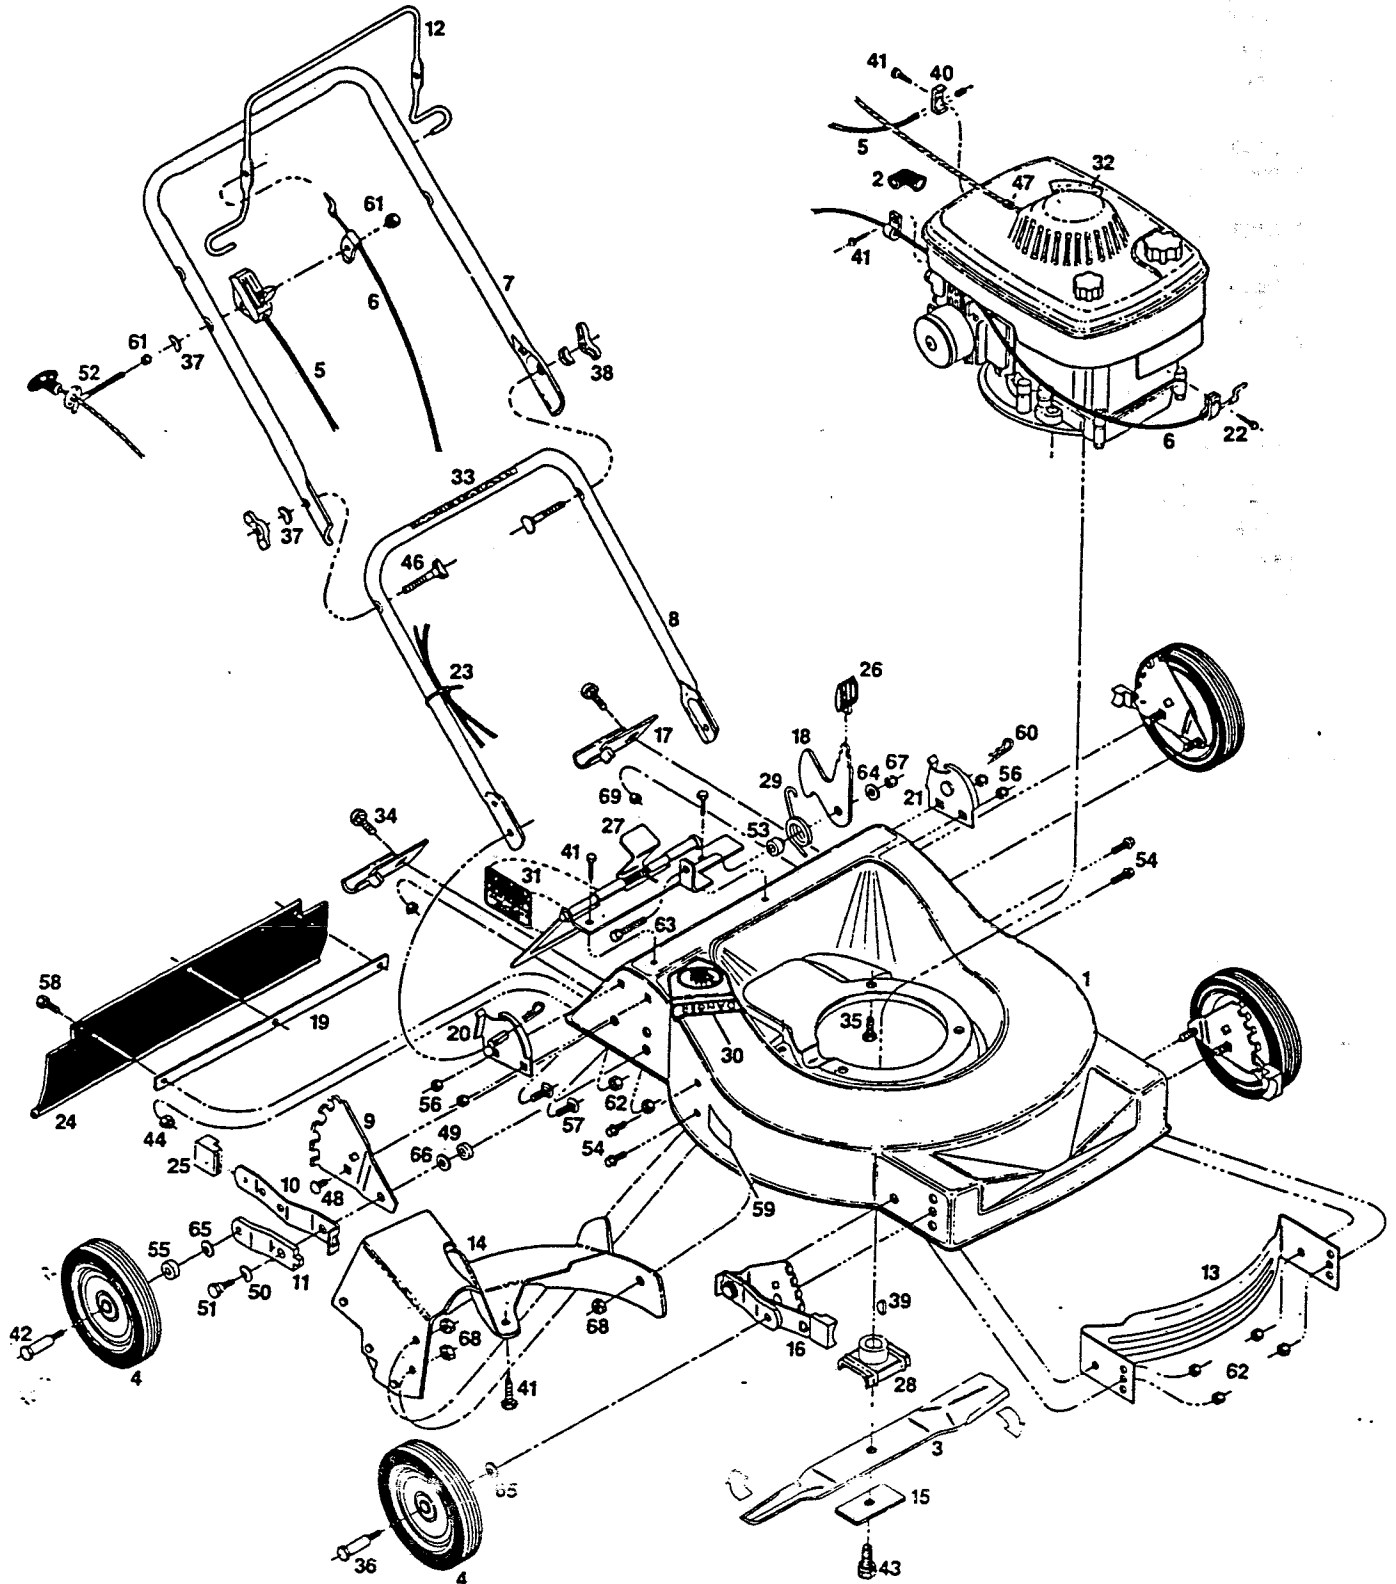

21" Rear Bagging Mower
CHHRB-21D
OR-2135MH-D
WRBDH-21D

PARTS LIST

21" Rear Bagging Mower

CHHRB-21D

OR-2135MH-D

WRBDH-21D

Index No.	Part No.	Description	Index No.	Part No.	Description
1	024596	Deck—21", Orange	30	143115	Decal—Danger*
1	028746	Deck—21", Green	31	144162	Decal—Door Caution*
1	028753	Deck—21", Red	32	149468	Decal—Blade Warning*
2	110833	Cover—Spark Plug	33	144899	Decal—Starting Instructions
3	030338	Blade—21"	34	150011	Bolt—Carriage 1/4-20 x 5/8 Gr. 5
4	Wheel Assemblies*		35	457168	Bolt—3/8-16 x 7/8 Thread Forming
4	040733	8" Plastic-White-Slick-Nylon Bearing	36	150060	Shoulder Bolt—Wheel Front
4	040741	8" Plastic-White-Cog-Nylon Bearing	37	150201	Washer—Curved 5/16
4	040030	8" Plastic-White-Rib-Roller Bearing	38	150235	Wing Nut 5/16-18
4	040303	8" Plastic-White-Cog-Roller Bearing	39	150276	Woodruff Key #6
4	040451	8" Steel-White-Rib-Ball Bearing	40	150318	Cable Clamp
4	040634	8" Steel-White-Cog-Ball Bearing	41	150623	Screw—Hex Head Sheet Metal #10 x 5/8
4	041111	8" Steel-White-Rib-Flange Bearing	42	150730	Shoulder Bolt—Wheel Rear
4	040857	8" Plastic-White-Diamond-Nylon Bearing	43	152496	Bolt—Blade 3/8-24 x 1 Gr. 5
4	040865	8" Plastic-White-Diamond-Roller Bearing	44	452318	Locknut—10-24 Hex
5	050898	Control—Throttle w/Cable	45	152157	Hex Washer Hd #10-32 x 1/4 SEMS
6	050989	Cable—Engine/Blade Control*	46	151928	Bolt—Curved Head Crg 5/16-18 x 1-3/4
7	071076	Handle—Upper	47	152074	Rope Stop
7	071084	Handle—Upper with Cushion Grip*	48	152405	Bolt—Carriage 3/8-16 x 3/4
8	071449	Handle—Lower	49	152413	Washer—Plastic—Height Adjuster
9	090589	Back Plate—Height Adjuster	50	152421	Washer—Spring—Height Adjuster
10	090613	Setting Lever—Height Adjuster	51	153643	Shoulder Bolt—Height Adjuster
11	090977	Wheel Lever—Height Adjuster	52	152629	Rope Guide
12	104687	Bail—Engine/Blade Control*	53	152637	Spacer—Catcher Latch
13	105825	Baffle—Front	54	152660	Bolt—Hex Washer Head 1/4-20 x 1/2
14	127191	Baffle Assembly	55	152686	Spacer—Rear Wheel
15	106005	Blade Washer	56	310151	Locknut—5/16-18 Nylok
16	128686	Height Adjuster Assembly	57	313510	Bolt—Carriage 5/16-18 x 3/4
17	106930	Catcher Frame Bracket	58	458687	Bolt—Hex Head 10-24 x 1/2
18	108324	Catcher Latch	59	714170	Decal—Rating Plate
19	107151	Trailing Shield Mounting Bracket*	60	715011	Hitch Pin #3
20	106807	Handle Bracket—Right Hand	61	715037	Locknut 1/4-20 Keys
21	106815	Handle Bracket—Left Hand	62	715086	Locknut 3/8-16 Top
22	151613	Screw—Hex Washer Head 10-32 x 3/8	63	715292	Bolt—Hex Head 1/4-20 x 1
23	110379	Cable Tie	64	715300	Washer 1/4"
24	111625	Trailing Shield—Plastic*	65	715607	Washer—Spring Wheel
25	111260	Plastic Tip—Height Adjuster	66	715417	Washer—3/8 SAE
26	111724	Knob—Catcher Latch	67	715508	Locknut 1/4-20 Top
27	127167	Door Assembly*	68	451419	Locknut 1/4-20 Flanged Top
28	126466	Blade Adapter	69	715078	Nut—Flange Whiz 1/4-20
29	133371	Torsion Spring—Catcher Latch			