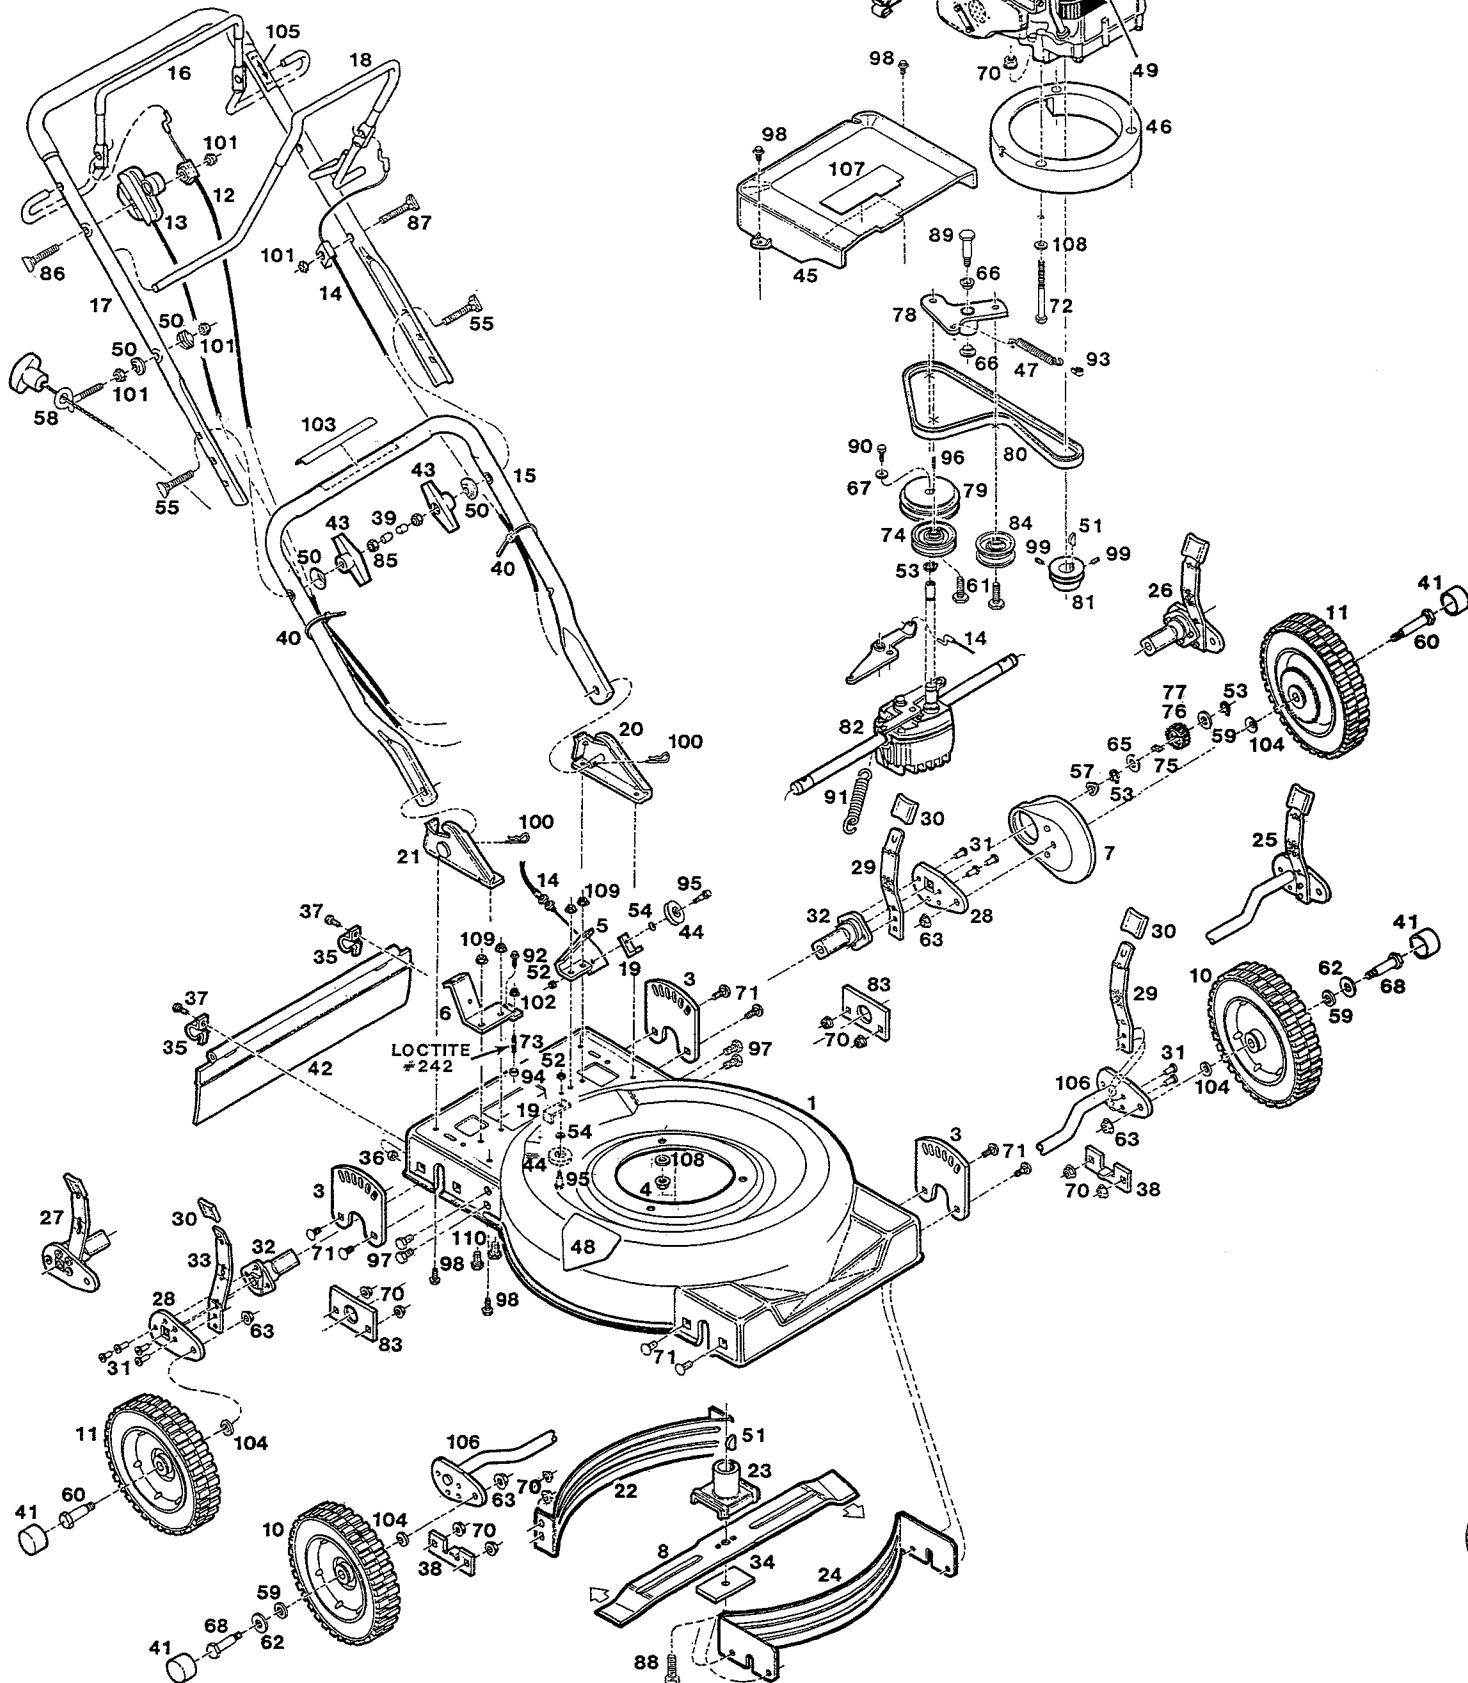

20" SELF-PROPELLED MULCHING ROTARY MOWER
MODEL: CMSP-J
WM5SP-J
No Grass Catcher Needed

20" SELF-PROPELLED MULCHING ROTARY MOWER
MODEL: CMSP-J
WM5SP-J
No Grass Catcher Needed

Index No.	Part No.	Description
1	020156	Deck 20" Mulcher
2	001206	Decal - Warning Blade Rotation
3	020289	Plate - Height Adjuster
4	616342	Nut - 5/16-18 Center Lock
5	019711	Bracket - Pulley Mounting
6	019729	Bracket - Trans Pulley
7	020313	Cover - Drive Wheel
8	030189	Blade - 20" Mulcher
9	381442	Clip - Tinnerman
10	041418	Wheel - Front 8"
11	041442	Wheel - Rear 8" w/Gear
12	052209	Cable - Engine/Blade Control
13	052217	Cable - Throttle Control
14	052522	Cable - Drive Engagement
15	071563	Handle - Lower
16	104687	Bail - Engine/Blade
17	073247	Handle - Upper
18	085654	Bail - Ground Drive
19	087007	Bracket Cable Retainer
20	087064	Bracket - Handle LH
21	087072	Bracket - Handle RH
22	087080	Baffle - Rear
23	087114	Blade Adapter
24	087288	Baffle - Front
25	091538	Axle Assembly - Front
26	091595	Wheel Arm Assembly L.H. Rear
27	091603	Wheel Arm Assembly R.H. Rear
28	018952	Arm - Wheel
29	085829	Lever - Height Adjuster L.H.
30	114462	Tip - Plastic
31	156257	Rivet - 1/4 x 5/8
32	179150	Hub - Wheel Arm
33	088278	Lever - Height Adjuster R.H.
34	106005	Washer - Blade
35	106914	Clip - Trailing Shield
36	452318	Nut - #10-24 Hex Nylon Insert
37	458687	Bolt - #10-24 x 1/2
38	109207	Bracket - Axle Front
39	110064	Cap - Plastic Bolt
40	110379	Cable Tie
41	112045	Cap - Hub
42	114421	Trailing Shield - Plastic
43	113589	Knob - Handle
44	086702	Pulley - Drive Cable
45	114108	Cover - Transmission
46	114132	Spacer - Engine
47	135665	Spring - Extension
48	143115	Decal - Warning CPSC
49	148411	Decal - Warning Oil Overfill
50	150201	Washer - Curved 5/16
51	150276	Woodruff Key #6
52	150946	Nut - #10-24 Flange Top Lock
53	151282	Ring - Transmission Ring
54	382242	Washer - Belleville
55	151936	Bolt - Curved Head 5/16-18 x 2-1/4
56	152074	Rope Stop

Index No.	Part No.	Description
57	152314	Washer - Spring
58	152371	Rope Guide
59	152553	Washer - Flat 1/2
60	154328	Bolt - Wheel, Rear
61	154369	Bolt - 3/8-16 x 1-1/4 Shaved Head
62	156075	Washer - Flat 1/2
63	156406	Nut - Hex 3/8-16 Flange
64	156463	Bolt - Hex 5/16-18 x 2-3/4 Gr. 5
65	156638	Washer - Flat 1/2
66	156653	Bearing - Flange Nylon
67	156687	Washer - Flat #10
68	157420	Bolt - Wheel, Front
69	157552	Clamp - Cable
70	157610	Locknut - Flange 5/16-18
71	158907	Bolt - Carriage 5/16-18 x 5/8
72	163592	Bolt - 5/16-18 x 4
73	163840	Stud - Short
74	170621	Pulley - Idler 2-1/4
75	171041	Dog - Drive
76	171058	Gear - Drive RH
77	171066	Gear - Drive LH
78	171496	Arm - Idler
79	171637	Sheave - Transmission
80	171652	V-Belt
81	171660	Sheave - Engine
82	171678	Transmission Assembly
83	179176	Support - Wheel Hub
84	305367	Pulley - Idler V-Groove
85	310045	Nut - 5/16-18
86	380550	Bolt - Curved Head 1/4-20 x 2-1/4
87	150029	Bolt - Curved Head 1/4 x 1-1/2
88	381624	Bolt - Blade 3/8-24 x 2 Gr. 8
89	381665	Bolt - Shoulder
90	381715	Bolt #10-24 x 5/8 Gr. 5
91	381780	Spring - Transmission Return
92	150326	Screw - #10-24 x 1/2 Hex Slot Head
93	381889	Clip - "U" Tinnerman
94	382150	Spacer
95	382168	Bolt - Shoulder #10-24
96	446708	Key - Square
97	159780	Bolt - Hex 5/16-18 x 5/8 Flange
98	457499	Bolt - 1/4-20 x 1/2 Thread Forming
99	459669	Screw Set - 5/16-18 x 1/2
100	715011	Hairpin Cotter
101	715037	Nut - 1/4-20 Keps
102	715334	Nut - #10-24 Keps
103	715557	Decal - Starting Instructions
104	715607	Washer - Belleville
105	794412	Decal - Drive Control
106	019703	Assembly - Front Axle
107	794974	Decal - Heat Reflector
108	158212	Washer - 5/16
109	715078	Nut - 1/4-20 Flange Lock
110	457044	Bolt - 1/4-20 x 1/2
111	150623	Screw - Hex Slotted #10 x 5/8