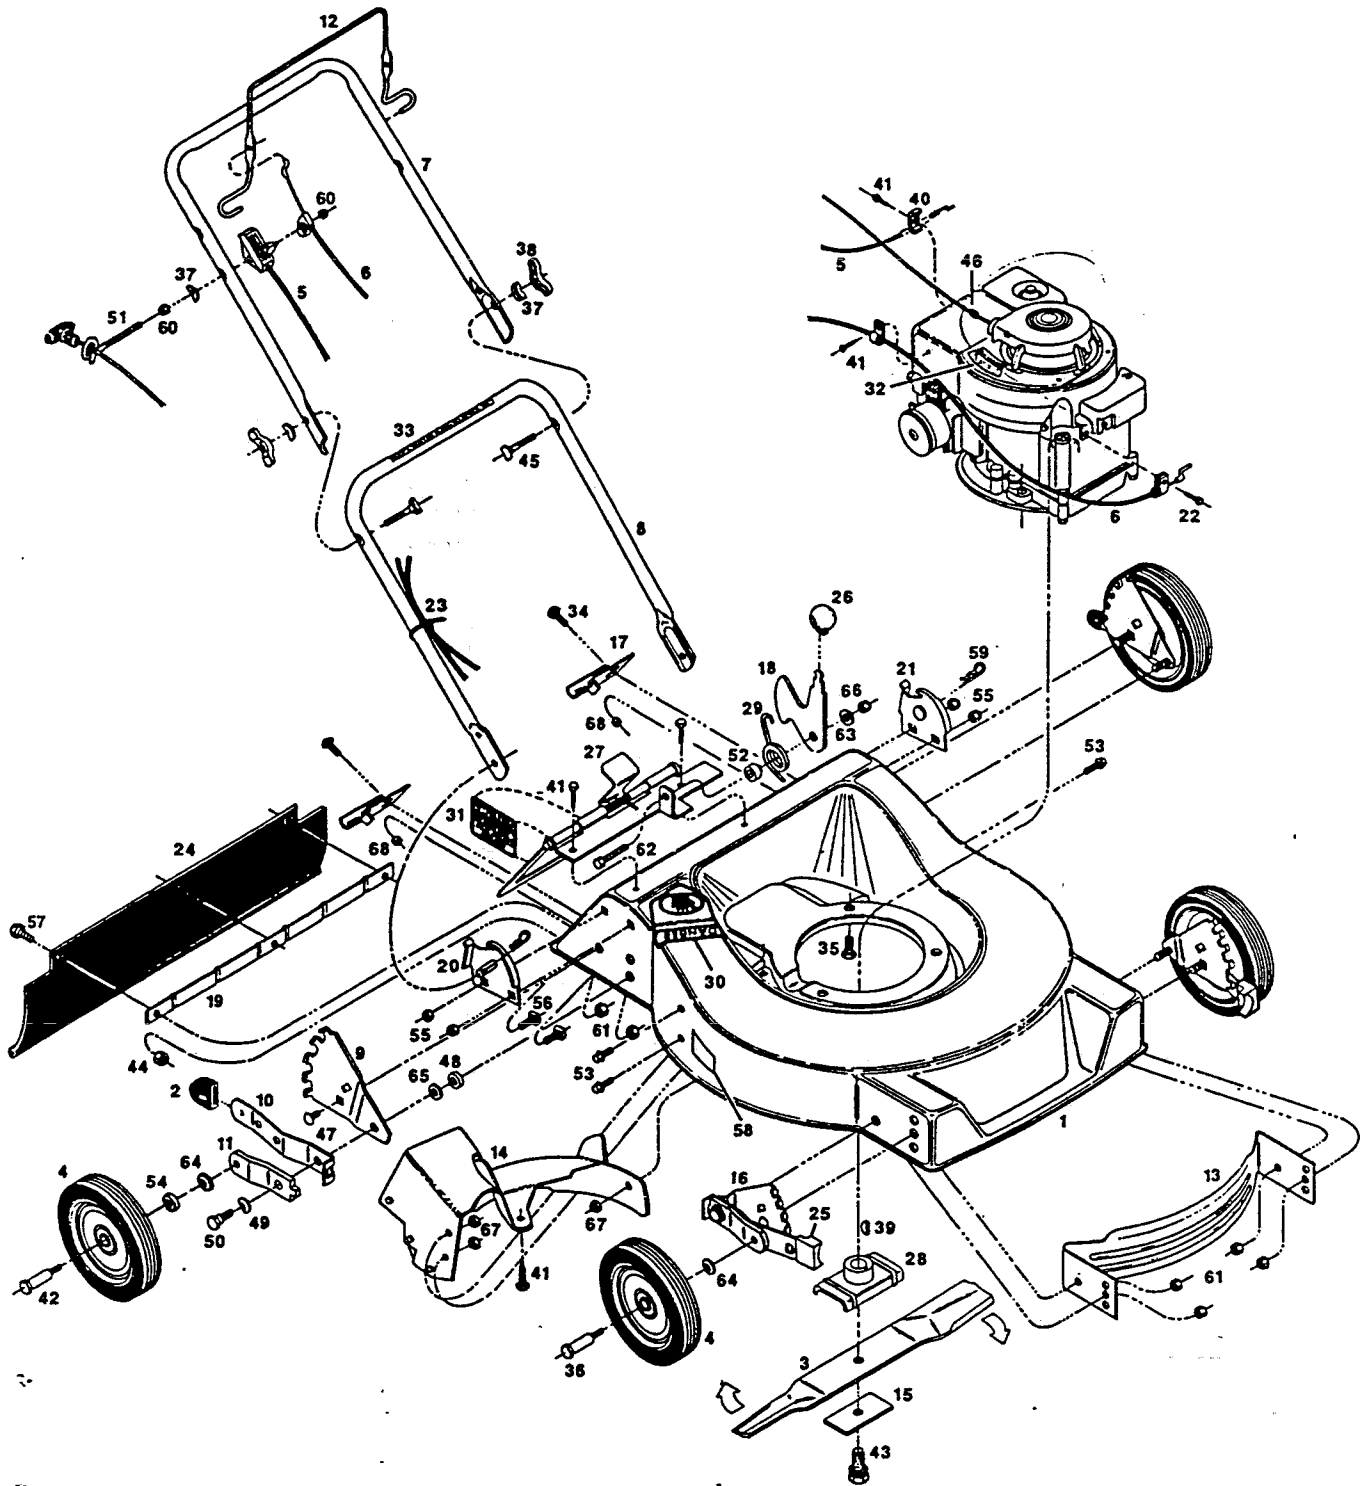

21" Rear Bagging Mower CORBH21D

PARTS LIST

21" Rear Bagging Mower CORBH21D

Index No.	Part No.	Description	Index No.	Part No.	Description
1	028746	Deck—21"	31	144162	Decal—Door Caution
2	110510	Tip-Adjuster Lever, Rear	32	144204	Decal—Blade Warning
3	030338	Blade—21"	33	144899	Decal—Starting Instructions
4		Wheel Assemblies*	34	150011	Bolt—Carriage 1/4-20 x 5/8 Gr. 5
	040733	8" Plastic-White-Slick-Nylon Bearing	35	457168	Bolt—3/8-16 x 7/8 Thread Forming
	040741	8" Plastic-White-Cog-Nylon Bearing	36	150060	Shoulder Bolt—Wheel Front
	040030	8" Plastic-White-Rib-Roller Bearing	37	150201	Washer—Curved 5/16
	040303	8" Plastic-White-Cog-Roller Bearing	38	150235	Wing Nut 5/16-18
	040451	8" Steel-White-Rib-Ball Bearing	39	150276	Woodruff Key #6
	040634	8" Steel-White-Cog-Ball Bearing	40	150318	Cable Clamp
	041111	8" Steel-White-Rib-Flange Bearing	41	150623	Screw—Hex Head Sheet Metal #10 x 5/8
	040857	8" Plastic-White-Diamond-Nylon Bearing	42	150730	Shoulder Bolt—Wheel Rear
	040865	8" Plastic-White-Diamond-Roller Bearing	43	152496	Bolt—Blade 3/8-24 x 1 Gr. 5
5	051078	Control—Throttle w/Cable	44	452318	Locknut—10-24 Hex
6	050989	Cable—Engine/Blade Control	45	151928	Bolt—Curved Head
7	071076	Handle—Upper	46	152074	Rope Stop
8	071449	Handle—Lower	47	152405	Bolt—Carriage 3/8-16 x 3/4
9	090589	Back Plate—Height Adjuster	48	152413	Washer—Plastic—Height Adjuster
10	090613	Setting Lever—Height Adjuster	49	152421	Washer—Spring—Height Adjuster
11	090977	Wheel Lever—Height Adjuster	50	153643	Shoulder Bolt—Height Adjuster
12	104687	Bail—Engine/Blade Control	51	152629	Rope Guide
13	105825	Baffle—Front	52	152637	Spacer—Catcher Latch
14	127191	Baffle Assembly-Rear	53	152660	Bolt—Hex Washer Head 1/4-20 x 1/2
15	106005	Blade Washer	54	152686	Spacer—Rear Wheel
16	128686	Height Adjuster Assembly	55	310151	Locknut—5/16-18 Nylok
17	106930	Catcher Frame Bracket	56	313510	Bolt—Carriage 5/16-18 x 3/4
18	108324	Catcher Latch	57	458687	Bolt—Hex Head 10-24 x 1/2
19	107151	Trailing Shield Mounting Strip	58	714170	Decal—Rating Plate
20	106807	Handle Bracket—Right Hand	59	715011	Hitch Pin #3
21	106815	Handle Bracket—Left Hand	60	715037	Locknut 1/4-20 Keps
22	151613	Screw—Hex Washer Head 10-32 x 3/8	61	715086	Locknut 3/8-16 Top
23	110379	Cable Tie	62	715292	Bolt—Hex Head 1/4-20 x 1
24	111625	Trailing Shield—Plastic	63	715300	Washer 1/4"
25	111260	Tip—Adjuster Lever, Front	64	715607	Washer—Spring Wheel
26	111369	Knob—Catcher Latch	65	715417	Washer—3/8 SAE
27	127167	Door Assembly	66	715508	Locknut 1/4-20 Top
28	126466	Blade Adapter	67	451419	Locknut 1/4-20 Flanged Top
29	133371	Torsion Spring—Catcher Latch	68	715078	Nut—Flange Whiz 1/4-20
30	143115	Decal—Danger			