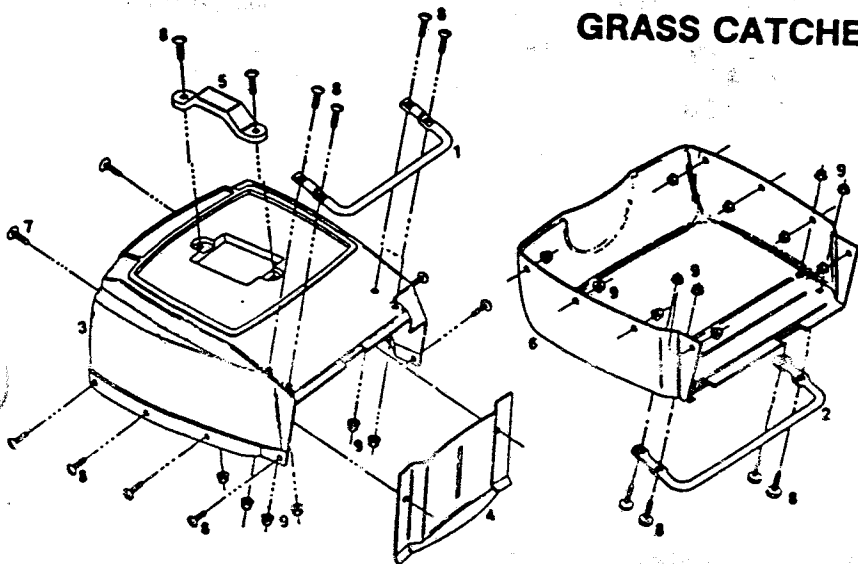

GRASS CATCHER

Index No.	Part No.	Description
1	028464	Upper catcher frame
2	028910	Lower catcher frame
3	111302	Catcher top
4	111328	Catcher baffle
5	111351	Catcher handle
6	111641	Catcher bottom
7	152694	Plastic push fastener
8	152652	Screw-slotted truss head 1/4-20 x 3/4
9	715078	Locknut 1/4-20 flanged whiz