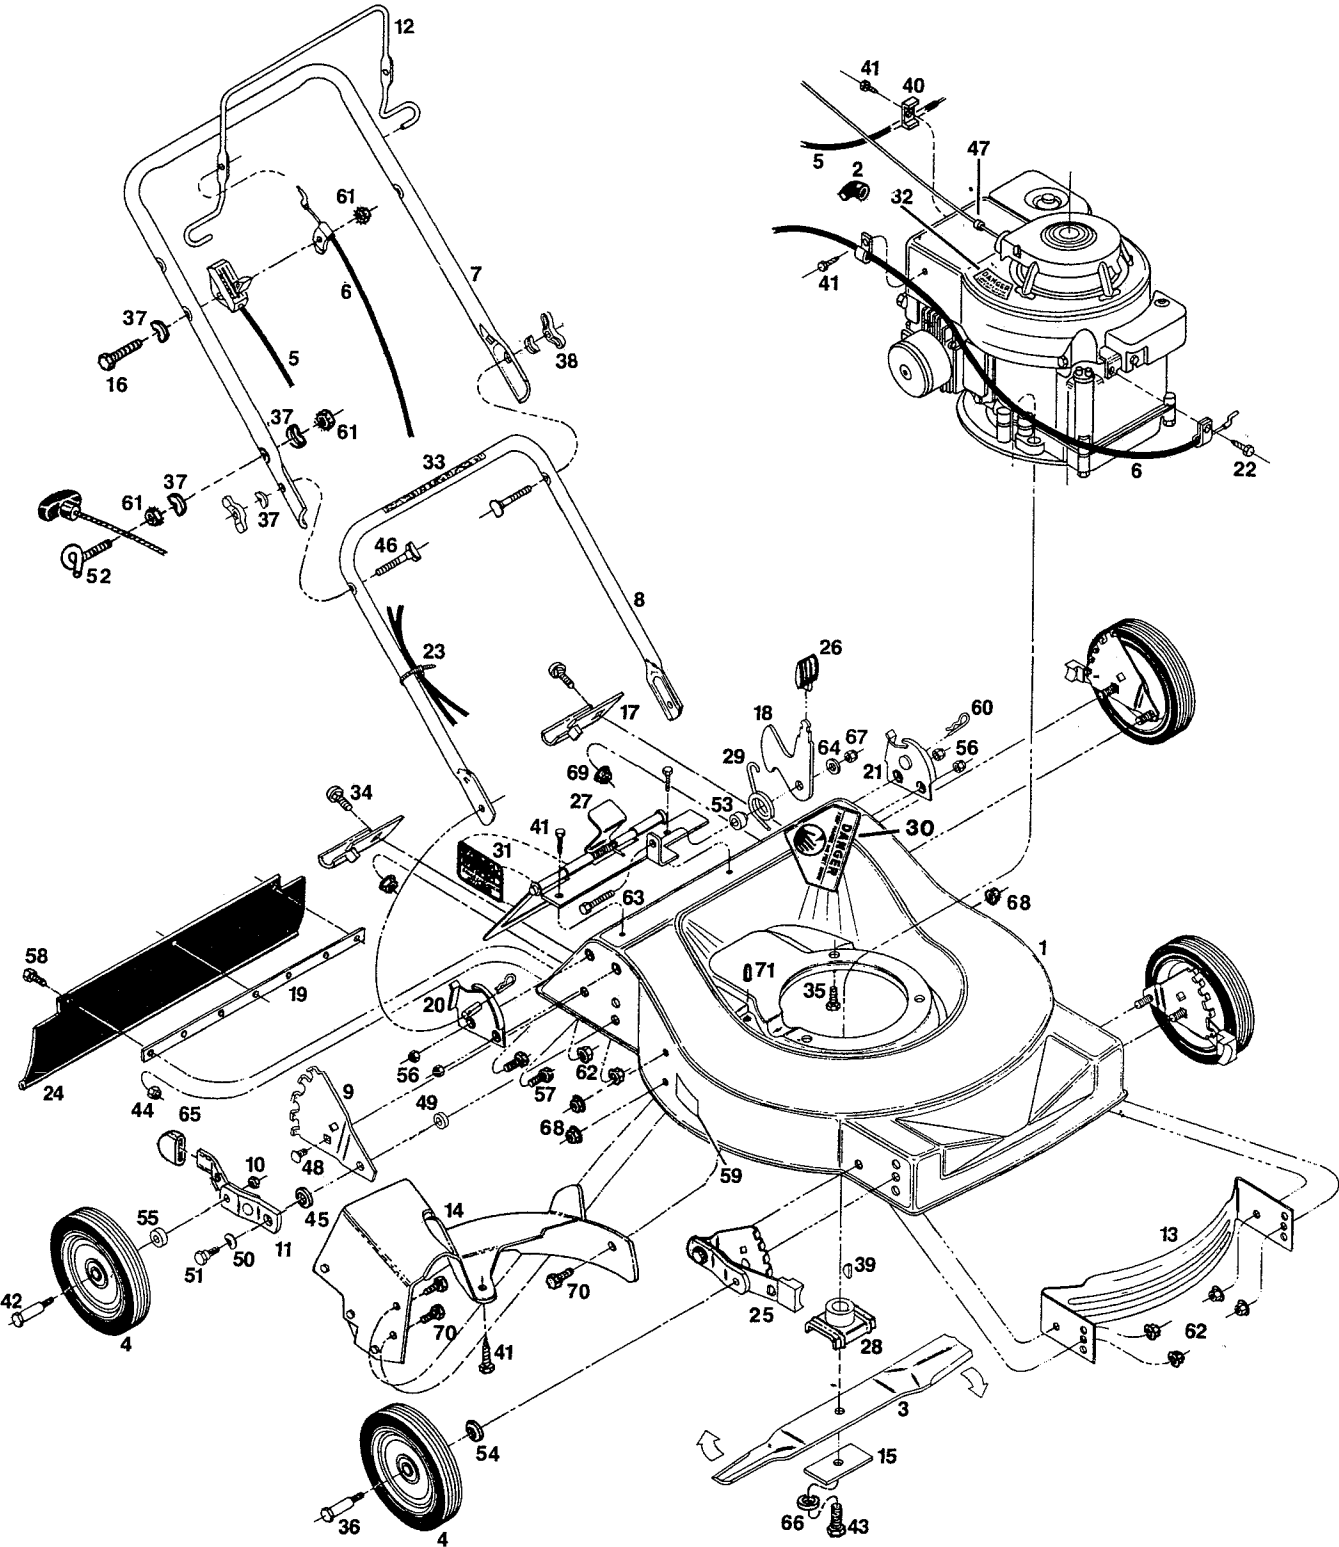

21" Rear Bagging Rotary Mower
Model CORBH21F

21" Rear Bagging Rotary Mower Model CORBH21F

Index No.	Part No.	Description	Index No.	Part No.	Description
1	013441	Deck—21" Green	31	002451	Decal—Door Caution*
2	110833	Cover—Spark Plug	32	001461	Decal—Blade Warning*
3	030338	Blade—21"	33	144899	Decal—Starting Instructions
4		Wheel Assemblies*	34	150011	Bolt—Carriage 1/4-20 x 5/8 Gr. 5
	040733	8" Plastic-White-Slick-Nylon Bearing	35	457168	Bolt—3/8-16 x 7/8 Thread Forming
	040741	8" Plastic-White-Cog-Nylon Bearing	36	150730	Shoulder Bolt—Wheel Front
	040030	8" Plastic-White-Rib-Roller Bearing	37	150201	Washer—Curved 5/16
	040303	8" Plastic-White-Cog-Roller Bearing	38	150235	Wing Nut 5/16-18
	040451	8" Steel-White-Rib-Ball Bearing	39	150276	Woodruff Key #6
	040634	8" Steel-White-Cog-Ball Bearing	40	150318	Cable Clamp
	041111	8" Steel-White-Flange Bearing	41	150623	Screw—Hex Head Sheet Metal #10 x 5/8
	040857	8" Plastic-White-Diamond-Nylon Bearing	42	156133	Shoulder Bolt—Wheel Rear
	040857	8" Plastic-White-Diamond-Nylon Bearing	43	157255	Bolt—Blade 3/8-24 x 1 1/4 Gr. 8*
	040865	8" Plastic-White-Diamond-Roller Bearing	44	452318	Locknut—10-24 Hex
5	051227	Control—Throttle w/Cable	45	156877	Washer-3/8 Hardened
6	051482	Cable—Engine/Blade Control*	46	151928	Bolt—Curved Head Crg 5/16-18 x 1-3/4
7	071076	Handle—Upper	47	152074	Rope Stop
	071084	Handle—Upper with Cushion Grip*	48	152405	Bolt-Carriage 3/8-16 x 3/4
8	071449	Handle—Lower	49	156182	Washer—Plastic—Height Adjuster
9	090589	Back Plate—Height Adjuster	50	152421	Washer—Spring—Height Adjuster
10	715524	Nut-3/8-16 Lock	51	156125	Shoulder Bolt—Height Adjuster
11	091033	Wheel Arm Assembly	52	152371	Rope Guide
12	104687	Bail—Engine/Blade Control*	53	152637	Spacer—Catcher Latch
13	105825	Baffle—Front	54	715607	Washer-3/8 Belleville
14	127191	Baffle Assembly	55	152686	Spacer—Rear Wheel
15	106005	Blade Washer	56	310151	Locknut—5/16-18 Nylok
16	153874	Bolt—1/4-20 x 2 1/4 Hex Head	57	450346	Bolt-5/16-18 x 3/4
17	109546	Catcher Frame Bracket	58	458687	Bolt—Hex Head 10-24 1/2
18	108324	Catcher Latch	59	714170	Decal—Rating Plate
19	109496	Trailing Shield Mounting Bracket*	60	715011	Hitch Pin #3
20	097162	Handle Bracket—Right Hand	61	715037	Locknut 1/4-20 Keps
21	097170	Handle Bracket—Left Hand	62	451492	Locknut 3/8-16 Toplock Flange
22	151613	Screw—Hex Washer Head 10-32 x 3/8	63	715292	Bolt—Hex Head 1/4-20 x 1
23	110379	Cable Tie	64	715300	Washer 1/4"
24	111625	Trailing Shield—Plastic*	65	110510	Plastic Tip—Height Adjuster
25	112540	Plastic Tip—Height Adjuster	66	156919	Lockwasher—3/8 Split HD
26	111724	Knob—Catcher Latch	67	715508	Locknut 1/4-20 Top
27	013706	Door Assembly*	68	451419	Locknut 1/4-20 Flanged Top
28	126466	Blade Adapter	69	715078	Nut-Flange Whiz 1/4-20
29	133371	Torsion Spring—Catcher Latch	70	156851	Bolt—1/4-20 x 3/8 Shaved Head
30	143115	Decal—Danger*	71	111856	Cap—Bolt