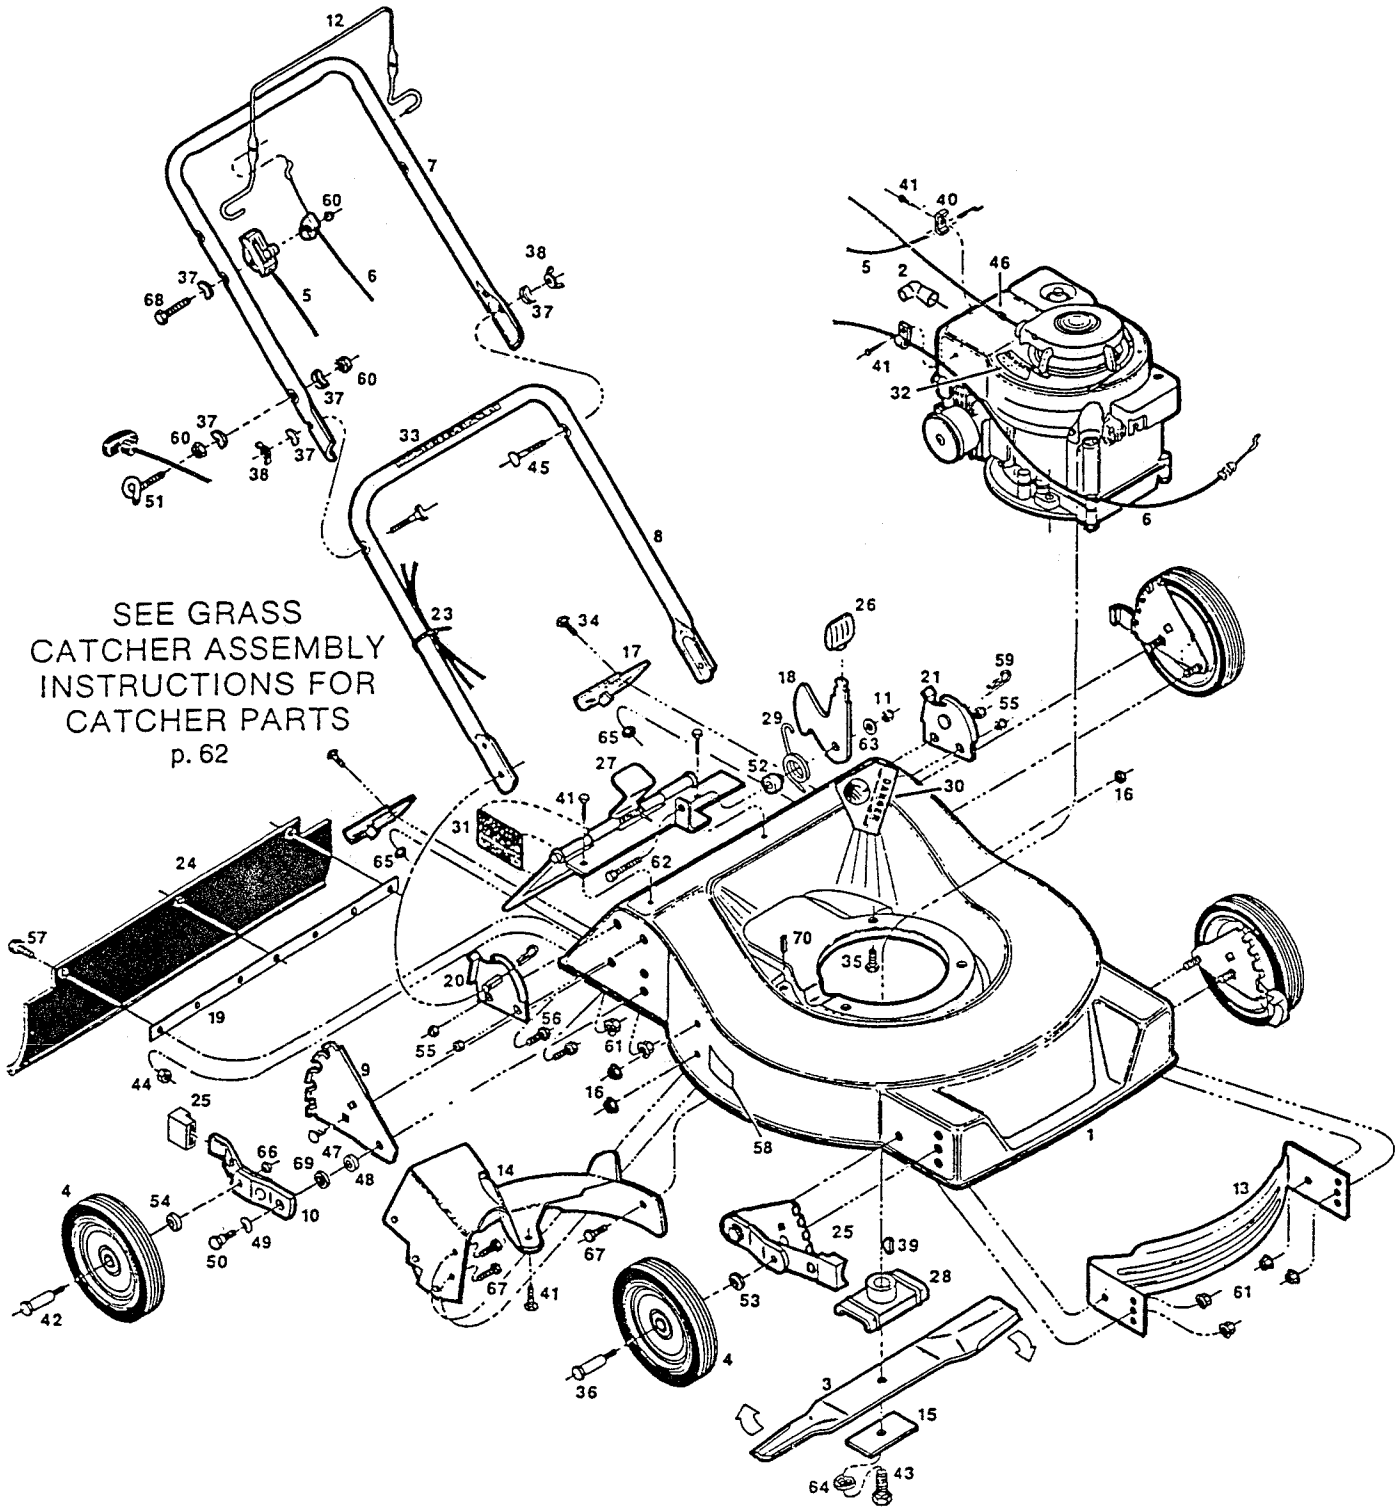

21" REAR BAGGING ROTARY MOWER
MODEL: CORBH21H
Grass Catcher Included: See p. 62

SEE GRASS
CATCHER ASSEMBLY
INSTRUCTIONS FOR
CATCHER PARTS
p. 62

21" REAR BAGGING ROTARY MOWER
MODEL: CORBH21H
Grass Catcher Included: See p. 62

Index No.	Part No.	Description	Index No.	Part No.	Description
1	018630	Deck—21"	35	457168	Bolt—3/8-16 x 7/8 Thread Forming
2	110833	Cover-Spark Plug	36	150730	Shoulder Bolt—Wheel Front
3	030338	Blade—21"	37	150201	Washer—Curved 5/16
4		Wheel Assemblies*	38	150235	Wing Nut 5/16-18
	040741	8" Plastic-White-Cog-Nylon Bearing	39	150276	Woodruff Key #6
	041111	8" Steel-White-Rib-Flange Bearing	40	150318	Cable Clamp
	042432	8" Plastic-White-Diamond-Nylon Bearing	41	150623	Screw—Hex Head Sheet Metal #10 x 5/8
5	051227	Control—Throttle w/Cable	42	156133	Shoulder Bolt—Wheel Rear
6	052233	Cable—Engine/Blade Control	43	157255	Bolt—Blade 3/8-24 x 1 Gr. 5
7	071076	Handle—Upper	44	452318	Locknut—10-24 Hex
8	071449	Handle—Lower	45	151928	Bolt—Curved Head Crg 5/16-18 x 1-3/4
9	091249	Back Plate—Height Adjuster	46	152074	Rope Stop
10	091033	Wheel Arm Assy	47	152405	Bolt—Carriage 3/8-16 x 3/4
11	715508	Locknut 1/4-20 Top	48	156182	Washer—Plastic—Height Adjuster
12	104687	Bail—Engine/Blade Control	49	152421	Washer—Spring—Height Adjuster
13	105825	Baffle—Front	50	156125	Shoulder Bolt—Height Adjuster
14	085100	Baffle Assembly-Rear	51	152371	Rope Guide
15	106005	Blade Washer	52	152637	Spacer—Catcher Latch
16	451419	Locknut 1/4-20 Flanged Top	53	715607	Washer - 3/8 Belleville
17	109546	Catcher Frame Bracket	54	152686	Spacer—Rear Wheel
18	108324	Catcher Latch	55	310151	Locknut—5/16-18 Nylok
19	109496	Trailing Shield Mounting Strip	56	450346	Bolt-5/16-18 x 3/4
20	097162	Handle Bracket—Right Hand	57	458687	Bolt—Hex Head 10-24 x 1/2
21	097170	Handle Bracket—Left Hand	58	714170	Decal—Rating Plate
22	151613	Screw—Hex Washer Head 10-32 x 3/8	59	715011	Hitch Pin #3
23	110379	Cable Tie	60	715037	Locknut 1/4-20 Keps
24	111625	Trailing Shield—Plastic	61	451492	Nut-3/8-16 TopLock Flange
25	112540	Plastic Tip—Height Adjuster	62	715292	Bolt—Hex Head 1/4-20 x 1
26	111724	Knob—Catcher Latch	63	715300	Washer 1/4"
27	013706	Door Assembly	64	156919	Lockwasher 3/8 HD Split
28	126466	Blade Adapter	65	715078	Nut-Flange Whiz 1/4-20
29	133371	Torsion Spring—Catcher Latch	66	715524	Nut-3/8-16 Lock
30	143115	Decal—Danger	67	156851	Bolt 1/4-20 x3/8 Shaved HD
31	002451	Decal—Door Warning	68	153874	Bolt-1/4-20 x 2 1/4 Hex Head
32	001461	Decal—Blade Warning	69	156877	Washer-3/8 Hardened
33	144899	Decal—Starting Instructions	70	111856	Cap - Bolt
34	150011	Bolt—Carriage 1/4-20 x 5/8 Gr. 5			

When servicing use only genuine factory replacement parts that are specifically for your particular model.
NOTE: Parts are right or left hand as viewed from the operator position.
Specifications subject to change without prior notice.