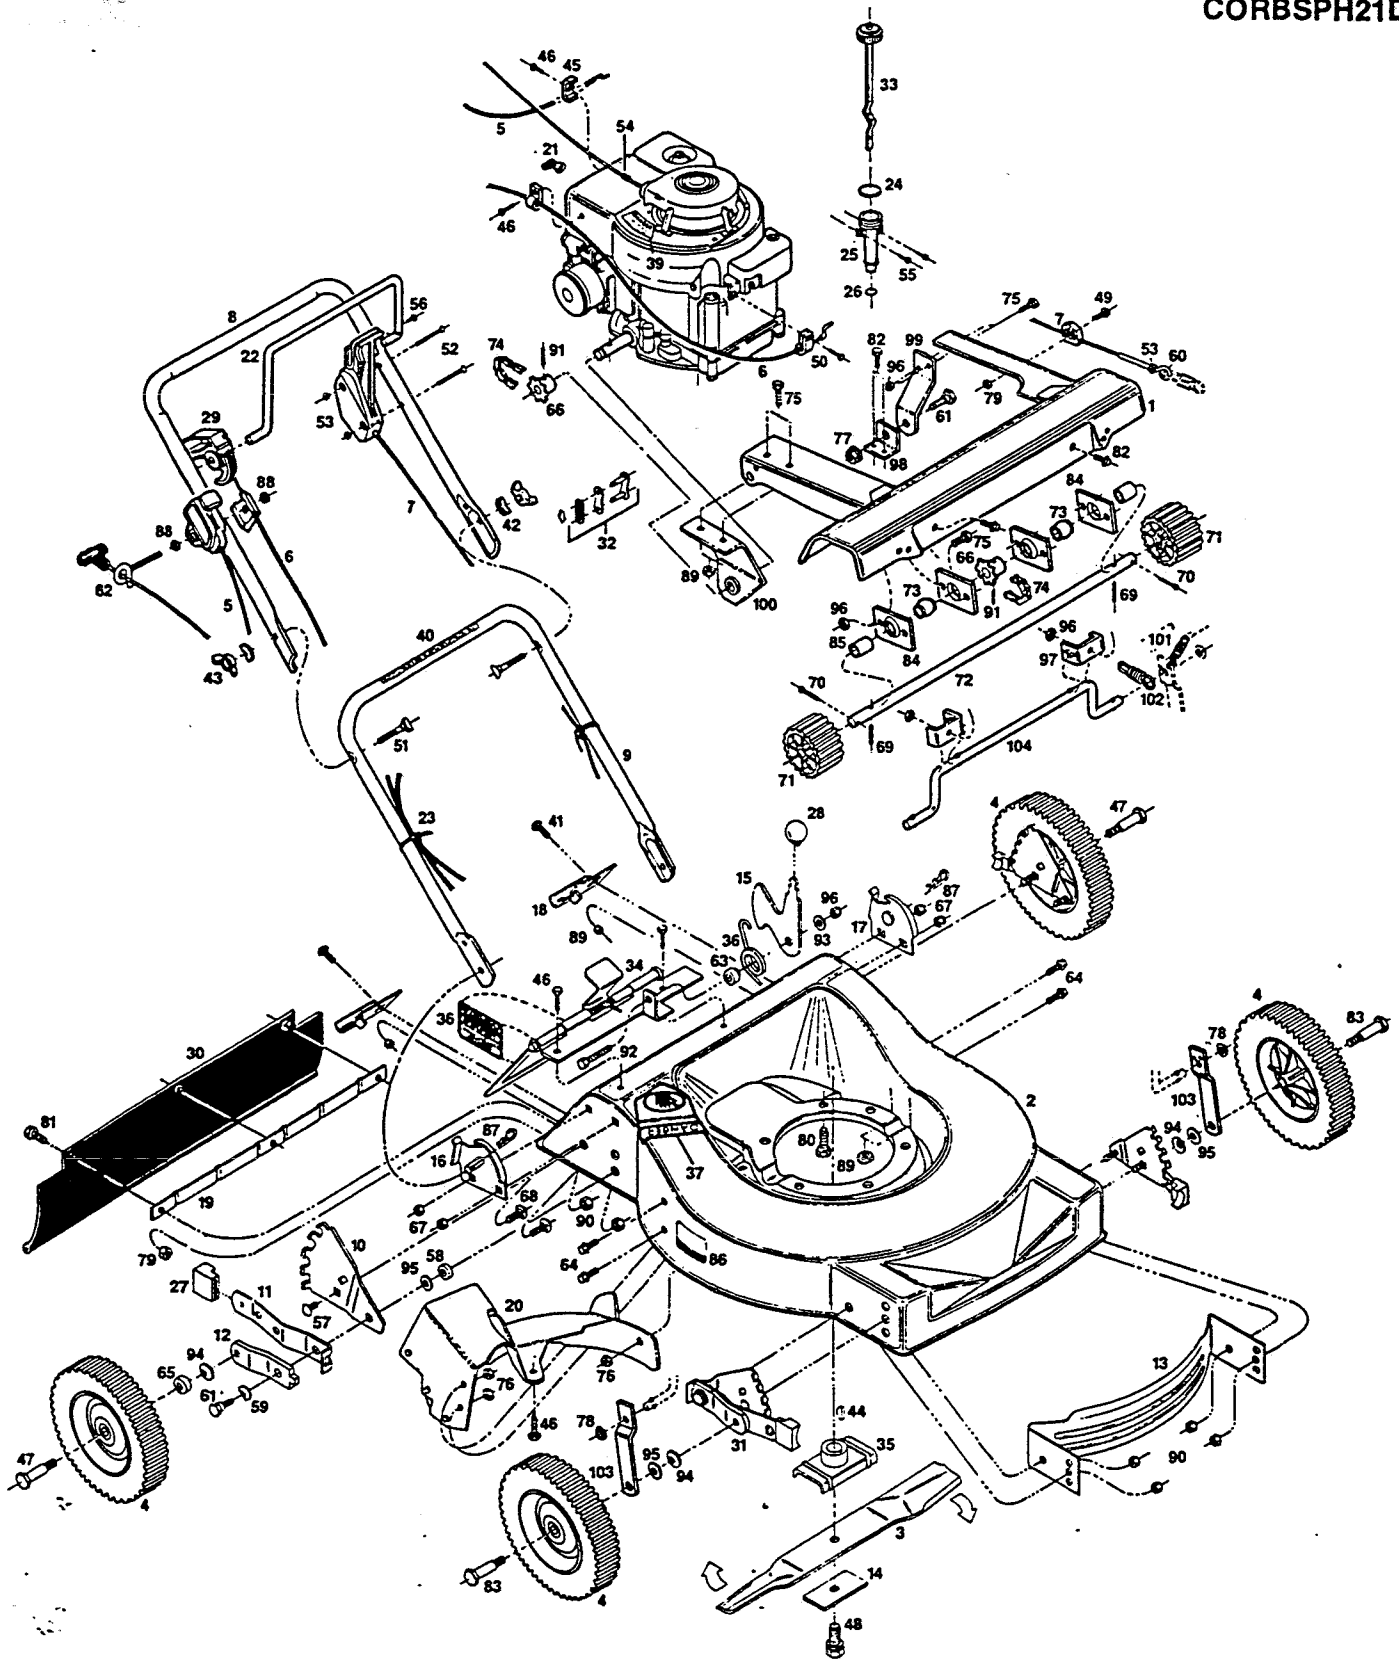

21" Self Propelled Rear Bagger CORBSPH21D

PARTS LIST

21" Self Propelled Rear Bagger CORBSPH21D

Index No.	Part No.	Description	Index No.	Part No.	Description
1	024604	Drive Cover	50	151613	Bolt—Hex Head SEMS 10-32 x 3/8
2	029835	Deck-21" Green	51	151928	Bolt—Curved Head
2	029843	Deck-21" Orange	52	151944	Bolt—Oval HD Mach., #10-24 x 2
3	030338	Blade 21"	53	151985	Nut—Hex, #10-24
4	Wheel Assemblies •		54	152074	Rope Stop
4	040303	8" Plastic—White—Cog—Roller Bearing	55	152082	Sholder Screw—Oil Dip Stick
4	040741	8" Plastic—White—Cog—Nylon Bearing	56	152181	Screw—Bail Retaining
4	041095	8" Steel—White—Cog—Flange Bearing	57	152405	Bolt—Carriage 3/8-16 x 3/4
4	041103	8" Steel—White—Cog—Ball Bearing	58	152413	Washer—Plastic—Height Adjuster
5	051078	Control—Throttle w/Cable	59	152421	Washer—Spring—Height Adjuster
6	051003	Cable—Engine/Blade Control	60	153890	Eyebolt—10-24 x 2
7	050807	Drive Control	61	153643	Shoulder Bolt
8	071092	Handle—Upper	62	152629	Rope Guide
8	071100	Handle—Upper with Cushion Grip	63	152637	Spacer—Catcher Latch
9	071449	Handle—Lower	64	152660	Bolt—Hex Washer Head—1/4-20 x 1/2
10	090589	Back Plate—Height Adjuster	65	152686	Spacer—Rear Wheel
11	090613	Setting Lever—Height Adjuster	66	170142	Sprocket—8 Tooth
12	090977	Wheel Lever—Height Adjuster	67	310151	Locknut—5/16-18 Nylock
13	105825	Baffle—Front	68	313510	Bolt—Carriage 5/16-18 x 3/4
14	106005	Blade Washer	69	314096	Rollpin
15	108324	Catcher Latch	70	317016	Cotter Pin 1/8 x 1
16	106807	Handle Bracket—Right Hand	71	416693	Pinion
17	106815	Handle Bracket—Left Hand	72	417741	Shaft
18	106930	Catcher Frame Bracket	73	423319	Bearing
19	107151	Backing Strip—Trailing Shield	74	425306	Chain
20	127191	Baffle Assembly—Rear	75	449587	Bolt—Hex, 1/4-20 x 5/8
21	110833	Cover—Spark Plug	76	451419	Locknut 1/4-20 Flanged Top
22	107367	Bail—Engine/Blade Control	77	451492	Nut—3/8-16
23	110379	Cable Tie	78	452250	Push Nut
24	110494	'O'-Ring	79	452318	Nut #10-24 Hex Nylon Insert
25	111112	Oil Fill Tube	80	457168	Bolt—3/8-16 x 7/8 Thread Forming
26	111120	'O'-Ring	81	458687	Bolt—Hex Head 10-24 x 1/2
27	111260	Plastic Tip—Height Adjuster	82	459206	Bolt 1/4-20 x 5/8
28	111369	Knob—Catcher Latch	83	459537	Shoulder Bolt—Wheel Front
29	111526	Actuator—Engine Control	84	463778	Bearing Plate
30	111625	Trailing Shield	85	468397	Spacer
31	128686	Height Adjuster Assembly	86	714170	Decal—Rating Plate
32	120295	Master Link #65	87	715011	Hitch Pin #3
33	125237	Oil Dip Stick and Cap	88	715037	Locknut 1/4-20 Keps
34	127167	Door Assembly	89	715078	Nut 1/4-20 Flange Whiz
35	126466	Blade Adapter	90	715086	Locknut 3/8-16 Top
36	133371	Torsion Spring—Catcher Latch	91	715193	Rollpin 3/16 x 1
37	143115	Decal—Danger	92	715292	Bolt—Hex Head 1/4-20 x 1
38	144162	Decal—Door Caution	93	715300	Washer 1/4"
39	144204	Decal—Blade Warning	94	715607	Washer—Belleville
40	144899	Decal—Starting Instructions	95	715417	Washer—3/8 SAE
41	150011	Bolt—Carriage 1/4-20 x 5/8 Gr. 5	96	715508	Locknut 1/4-20 Top
42	150201	Washer—Curved	97	771691	Bracket
43	150235	Wing Nut 5/16-18	98	772632	Bracket—Pivot
44	150276	Woodruff Key No. 6	99	772657	Bracket—Arm
45	150318	Cable Clamp	100	772905	Bracket—R.H.
46	150623	Screw—Hex Head Sheet Metal #10 x 5/8	101	775817	Spring
47	150730	Shoulder Bolt—Wheel Rear	102	775858	Spring—Drive Control
48	152496	Bolt—Blade 3/8-24 x 1 Gr. 5	103	778696	Arm—Actuator
49	151522	Bolt #10-24 x 3/4	104	783605	Rod—Engagement