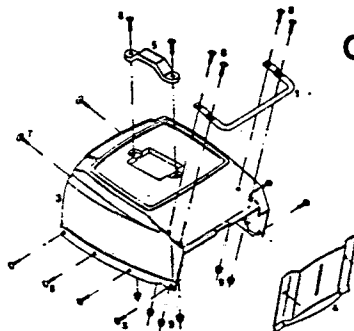

21" Self Propelled Rear Bagger CORBSPH21D

PARTS LIST

21" Self Propelled Rear Bagger CORBSPH21D

Index No.	Part No.	Description	Index No.	Part No.	Description
1	024604	Drive Cover	50	151613	Bolt—Hex Head SEMS 10-32 x 3/8
2	029835	Deck-21" Green	51	151928	Bolt—Curved Head
2	029843	Deck-21" Orange	52	151944	Bolt—Oval HD Mach., #10-24 x 2
3	030338	Blade 21"	53	151985	Nut—Hex, #10-24
4	Wheel Assemblies •		54	152074	Rope Stop
4	040303	8" Plastic—White—Cog—Roller Bearing	55	152082	Sholder Screw—Oil Dip Stick
4	040741	8" Plastic—White—Cog—Nylon Bearing	56	152181	Screw—Bail Retaining
4	041095	8" Steel—White—Cog—Flange Bearing	57	152405	Bolt—Carriage 3/8-16 x 3/4
4	041103	8" Steel—White—Cog—Ball Bearing	58	152413	Washer—Plastic—Height Adjuster
5	051078	Control—Throttle w/Cable	59	152421	Washer—Spring—Height Adjuster
6	051003	Cable—Engine/Blade Control	60	153890	Eyebolt—10-24 x 2
7	050807	Drive Control	61	153643	Shoulder Bolt
8	071092	Handle—Upper	62	152629	Rope Guide
8	071100	Handle—Upper with Cushion Grip	63	152637	Spacer—Catcher Latch
9	071449	Handle—Lower	64	152660	Bolt—Hex Washer Head—1/4-20 x 1/2
10	090589	Back Plate—Height Adjuster	65	152686	Spacer—Rear Wheel
11	090613	Setting Lever—Height Adjuster	66	170142	Sprocket—8 Tooth
12	090977	Wheel Lever—Height Adjuster	67	310151	Locknut—5/16-18 Nylock
13	105825	Baffle—Front	68	313510	Bolt—Carriage 5/16-18 x 3/4
14	106005	Blade Washer	69	314096	Rollpin
15	108324	Catcher Latch	70	317016	Cotter Pin 1/8 x 1
16	106807	Handle Bracket—Right Hand	71	416693	Pinion
17	106815	Handle Bracket—Left Hand	72	417741	Shaft
18	106930	Catcher Frame Bracket	73	423319	Bearing
19	107151	Backing Strip—Trailing Shield	74	425306	Chain
20	127191	Baffle Assembly—Rear	75	449587	Bolt—Hex, 1/4-20 x 5/8
21	110833	Cover—Spark Plug	76	451419	Locknut 1/4-20 Flanged Top
22	107367	Bail—Engine/Blade Control	77	451492	Nut—3/8-16
23	110379	Cable Tie	78	452250	Push Nut
24	110494	'O'-Ring	79	452318	Nut #10-24 Hex Nylon Insert
25	111112	Oil Fill Tube	80	457168	Bolt—3/8-16 x 7/8 Thread Forming
26	111120	'O'-Ring	81	458687	Bolt—Hex Head 10-24 x 1/2
27	111260	Plastic Tip—Height Adjuster	82	459206	Bolt 1/4-20 x 5/8
28	111369	Knob—Catcher Latch	83	459537	Shoulder Bolt—Wheel Front
29	111526	Actuator—Engine Control	84	463778	Bearing Plate
30	111625	Trailing Shield	85	468397	Spacer
31	128686	Height Adjuster Assembly	86	714170	Decal—Rating Plate
32	120295	Master Link #65	87	715011	Hitch Pin #3
33	125237	Oil Dip Stick and Cap	88	715037	Locknut 1/4-20 Keps
34	127167	Door Assembly	89	715078	Nut 1/4-20 Flange Whiz
35	126466	Blade Adapter	90	715086	Locknut 3/8-16 Top
36	133371	Torsion Spring—Catcher Latch	91	715193	Rollpin 3/16 x 1
37	143115	Decal—Danger	92	715292	Bolt—Hex Head 1/4-20 x 1
38	144162	Decal—Door Caution	93	715300	Washer 1/4"
39	144204	Decal—Blade Warning	94	715607	Washer—Belleville
40	144899	Decal—Starting Instructions	95	715417	Washer—3/8 SAE
41	150011	Bolt—Carriage 1/4-20 x 5/8 Gr. 5	96	715508	Locknut 1/4-20 Top
42	150201	Washer—Curved	97	771691	Bracket
43	150235	Wing Nut 5/16-18	98	772632	Bracket—Pivot
44	150276	Woodruff Key No. 6	99	772657	Bracket—Arm
45	150318	Cable Clamp	100	772905	Bracket—R.H.
46	150623	Screw—Hex Head Sheet Metal #10 x 5/8	101	775817	Spring
47	150730	Shoulder Bolt—Wheel Rear	102	775858	Spring—Drive Control
48	152496	Bolt—Blade 3/8-24 x 1 Gr. 5	103	778696	Arm—Actuator
49	151522	Bolt #10-24 x 3/4	104	783605	Rod—Engagement