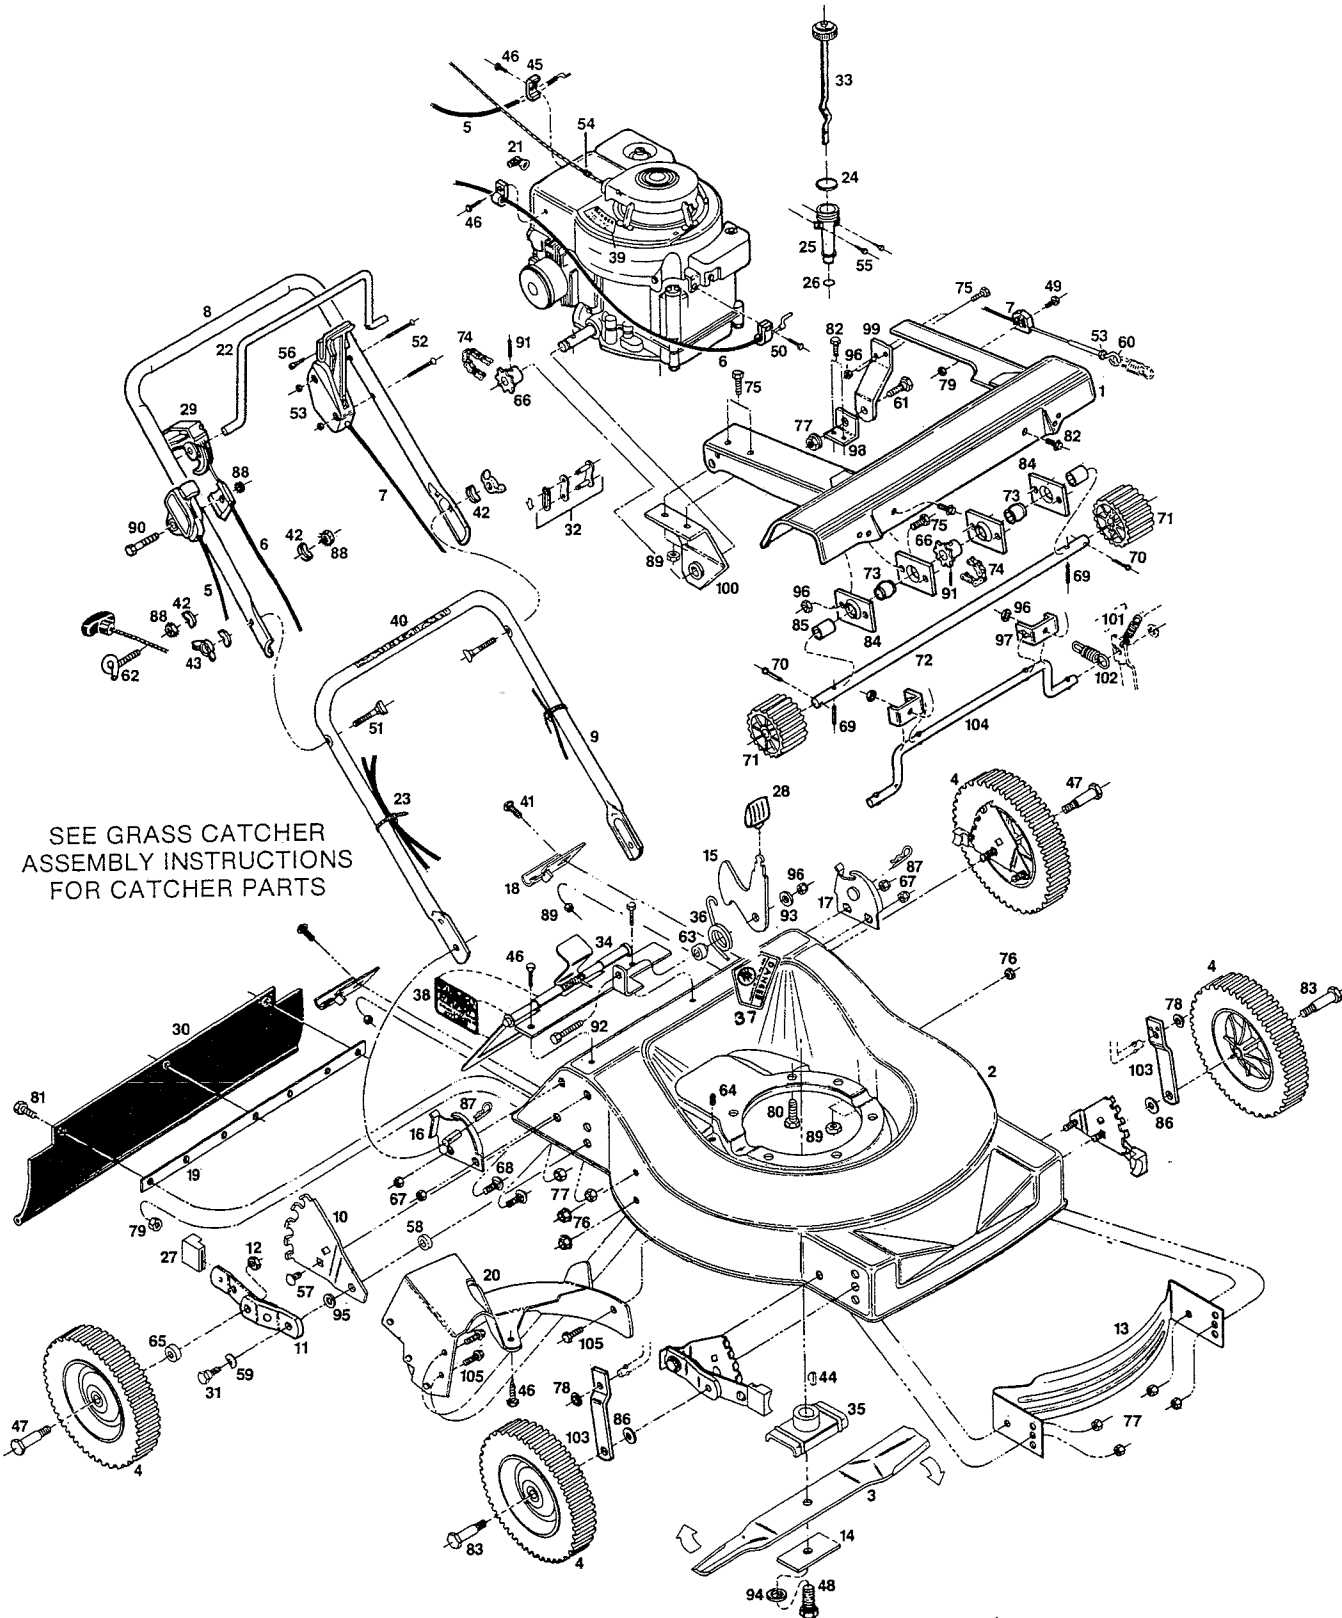

21" Rear Bagging Self Propelled Front Cog Drive Rotary Mower Model CORBSPH21F

**21" Rear Bagging Self Propelled Front Cog Drive
Rotary Mower
Model CRRBSPH21F**

Index Part No. No.	Description	Index Part No. No.	Description
1	012849 Drive Cover	52	151944 Bolt—Oval HD Mach., #10-24 x 2
2	013474 Deck-21"	53	151985 Nut—Hex #10-24
3	030338 Blade 21"	54	152074 Rope Stop
4	Wheel Assemblies*	55	152082 Screw—Oil Dip Stick*
	040741 8" Plastic—White—Cog—Nylon Bearing	56	152181 Screw—Ball Retaining
	041095 8" Steel—White—Cog—Flange Bearing	57	152405 Bolt—Carriage 3/8-16 x 3/4
5	051227 Control—Throttle w/Cable	58	156182 Washer—Plastic—Height Adjuster
6	051532 Cable—Engine/Blade Control	59	152421 Washer—Spring—Height Adjuster
7	051631 Drive Control	60	153890 Eyebolt—10-24 x 2
8	071092 Handle—Upper	61	153643 Shoulder Bolt
	071100 Handle—Upper with Cushion Grip*	62	152371 Rope Guide
9	071449 Handle—Lower	63	152637 Spacer—Catcher Latch
10	090589 Back Plate—Height Adjuster	64	111856 Bolt Cap
11	091033 Wheel Arm Assy	65	152686 Spacer—Rear Wheel
12	715524 Locknut 3/8-16 Jam	66	170142 Sprocket—8 Tooth
13	105825 Baffle—Front	67	310151 Locknut—5/16-18 Nylock
14	106005 Blade Washer	68	450346 Bolt—Hex 5/16-18 x 3/4
15	108324 Catcher Latch	69	314096 Rollpin 3/16 x 1-1/4
16	097162 Handle Bracket—Right Hand	70	317016 Cotter Pin 1/8 x 1
17	097170 Handle Bracket—Left Hand	71	416693 Pinion
18	109546 Catcher Frame Bracket	72	417741 Shaft
19	109496 Backing Strip—Trailing Shield	73	423319 Bearing
20	127191 Baffle Assembly—Rear	74	128900 Chain
21	110833 Cover—Spark Plug	75	449587 Bolt—Hex 1/4-20 x 5/8
22	097659 Bail—Engine/Blade Control	76	451419 Locknut 1/4-20 Flanged Top
23	110379 Cable Tie	77	451492 Nut—3/8-16 Top Lock Flanged
24	110494 O'Ring*	78	452250 Push Nut-3/8
25	111112 Oil Fill Tube*	79	452318 Nut #10-24 Hex Nylon Insert
26	111120 O'Ring*	80	457168 Bolt—3/8-16 x 7/8 Thread Forming
27	112540 Plastic Tip—Height Adjuster	81	458687 Bolt—Hex Head 10-24 x 1/2
28	111724 Knob—Catcher Latch	82	459206 Bolt 1/4-20 x 5/8
29	111526 Actuator—Engine Control	83	156166 Shoulder Bolt—Wheel Front
30	111625 Trailing Shield	84	463778 Bearing Plate
31	156125 Shoulder Bolt	85	468397 Spacer
32	120295 Master Link	86	715607 Washer-Belleville 3/8
33	125237 Oil Dip Stick and Cap*	87	715011 Hitch Pin #3
34	127167 Door Assembly	88	715037 Locknut 1/4-20 Keps
35	126466 Blade Adapter	89	715078 Nut 1/4-20 Flange Whiz
36	133371 Torsion Spring—Catcher Latch	90	153874 Bolt-Hex Head 1/4-20 x 2-1/4
37	143115 Decal—Danger	91	715193 Rollpin 3/16 x 1
38	002451 Decal—Door Caution	92	715292 Bolt—Hex Head 1/4-20 x 1
39	001206 Decal—Blade Warning	93	715300 Washer 1/4"
40	144899 Decal—Starting Instructions	94	156919 Lockwasher-3/8 HD Split
41	150011 Bolt—Carriage 1/4-20 x 5/8 Gr. 5	95	156877 Washer—3/8 Hardened
42	150201 Washer—Curved 5/16	96	715508 Locknut 1/4-20 Top
43	150235 Wing Nut 5/16-18	97	771691 Bracket
44	150276 Woodruff Key No. 6	98	109058 Bracket—Pivot
45	150318 Cable Clamp	99	109017 Bracket—Arm
46	150623 Screw—Hex Head Sheet Metal #10 x 5/8	100	108951 Bracket—R.H.
47	156133 Shoulder Bolt—Wheel Rear	101	775817 Spring
48	157255 Bolt—Blade 3/8-24 x 1 1/4	102	775858 Spring—Drive Control
49	151522 Bolt #10-24 x 3/4	103	778696 Arm—Actuator
50	151613 Bolt—Hex Head SEMS 10-32 x 3/8	104	783605 Rod—Engagement
51	151928 Bolt—Curved Head Crg 5/16-18 x 1-3/4	105	156851 Bolt—1/4-20 x 3/8 SH HD