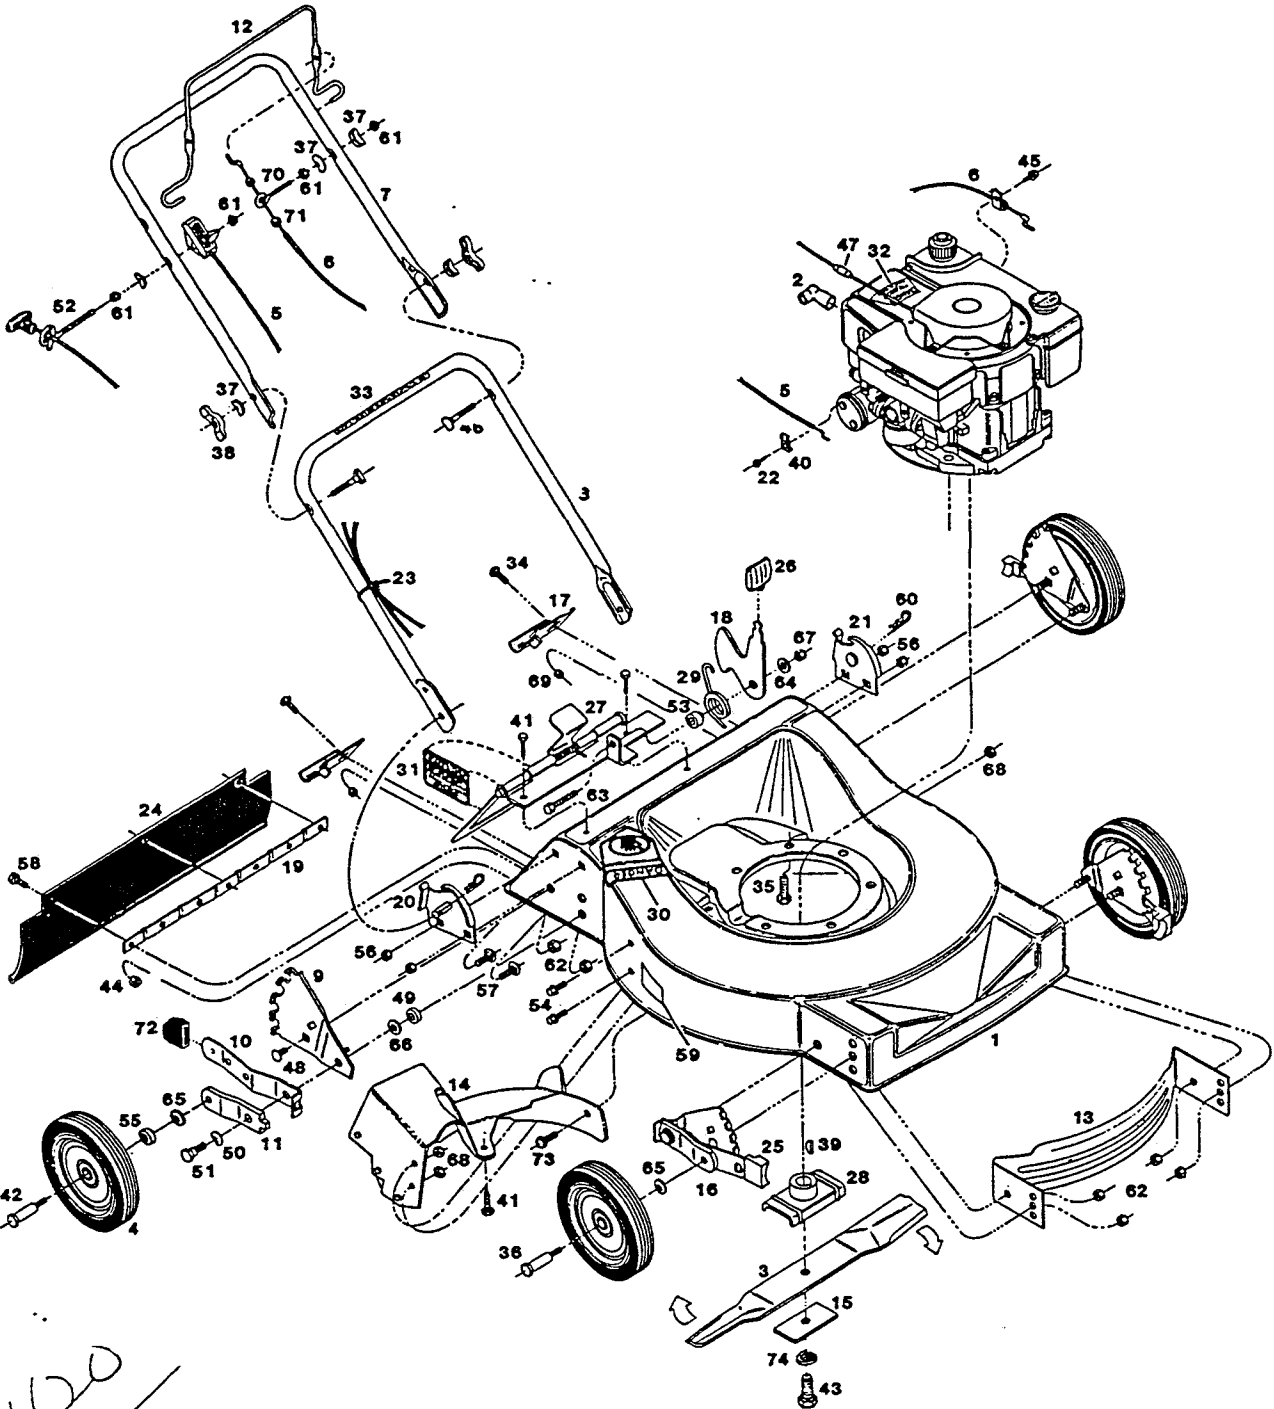

**21" Rear Bagging Rotary Mower
Model: CRP-5E
Grass Catcher Included**

**NOTE: PARTS ARE RIGHT OR LEFT HAND AS VIEWED FROM THE OPERATOR POSITION.
* INDICATES OPTIONAL EQUIPMENT**

237420

**21" Rear Discharge Rotary Mower
Model: CRP-5E
Grass Catcher Included**