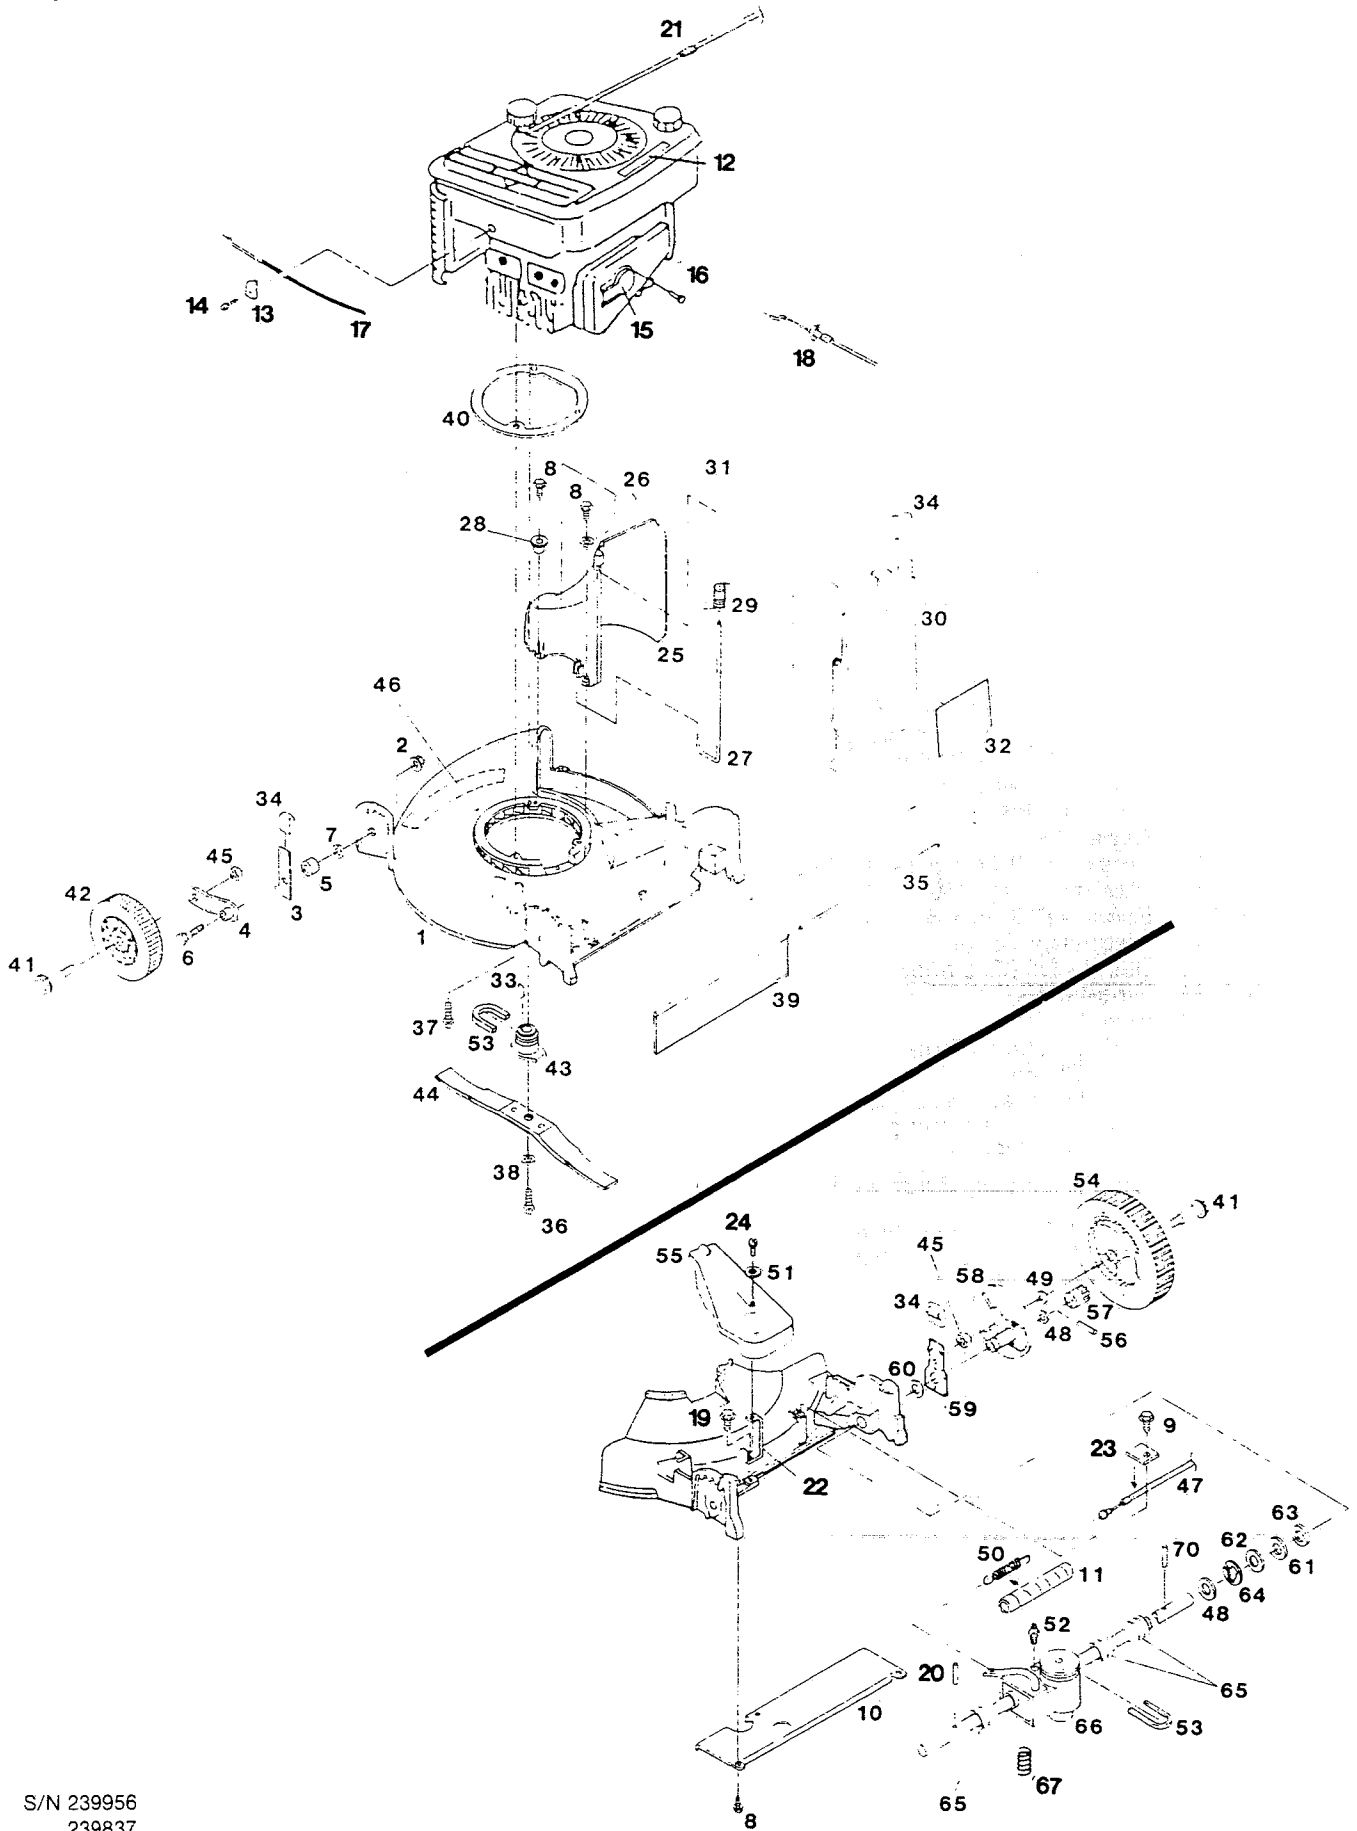

MODEL: CWPSB21P/5AM - WPSB21P/5M
5 hp 21" CUT REAR-BAGGING SELF-PROPELLED MOWER

S/N 239956
239837
P/L 082533
O/M 082582
E/M 082690

**MODEL: CWPSB21P/5AM - WPSB21P/5M
5 hp 21" CUT REAR-BAGGING SELF-PROPELLED MOWER**

INDEX PART

NO.	NO.	DESCRIPTION
1	589492	Deck - 21" Red
2	159236	Nut - 5/16 Flg. Lock
3	586051	Setting Lever Assembly
4	585794	Wheel Arm
5	581274	Spacer - Wheel
6	581490	Bolt - Height Adjuster
7	715185	Washer - Flat 5/16
8	583021	Screw - 1/4-20 x 3/4 Hex Tap
9	158089	Screw - 1/4-20 x 1/2 Hex Tap
10	116776	Cover - Rear
11	581526	Spring Cover
12	799503	Decal - Blade Warning
13	157552	Clamp - Cable
14	150623	Screw - #10-16 x 5/8" Tap
15	581514	Deflector - Muffler
16	583023	Screw - #8-32 x 3/8 Tap
17	589498	Control - Throttle w/cable
18	589461	Control - Engine/Blade
19	583044	Screw - #10-16 x 1/2 Hex Hd. Tap
20	583400	Roll Pin - 1/8 x 7/8
21	152074	Rope Stop
22	116772	Bracket - Belt Cover Blk
23	586626	Clamp - Drive Control Cable
24	583022	Screw - 1/4-20 x 3/4 Phillips Tap
25	589594	Discharge Chute
26	587522	Decal - CPSC Danger
27	581483	Hinge Pin
28	583531	Eyelet
29	587976	Spring - Door Chute
30	589489	Door Chute
31	615690	Washer - Flat 1/4
32	588798	Decal - Door Warning
33	162636	Key - Woodruff #61
34	579717	Plastic Tip - Height Adjuster

INDEX PART

NO.	NO.	DESCRIPTION
35	581486	Rod - Trailing Shield
36	582964	Bolt - 3/8-24 x 1-1/4 HHCS Gr. 8
37	583026	Bolt - 3/8-16 x 2-1/4 HHCS Gr. 5
38	156919	Washer - 3/8 Lock H.D.
39	581515	Trailing Shield - Plastic
40	587233	Engine Ring
41	382879	Wheel Bolt
42	588697	Wheel - 8" Front
43	589387	Adapter - Blade
44	589413	Blade - 21"
45	715524	Nut - 3/8-16 Lock
46	799563	Decal - Logo
47	586633	Cable - Drive Control
48	580632	Washer - Flat
49	581584	Washer - Flat
50	581933	Spring - Extension
51	151555	Washer - Plain
52	586247	Vent
53	588705	V-Belt
54	588709	Wheel - 8" Power Propelled
55	589349	Cover - Drive
56	589363	Drive Pin
57	589417	Pinion R.H.
	589418	Pinion L.H.
58	586041	Drive Wheel Support Ass'y - Blk
59	586795	Setting Lever Ass'y - Blk
60	581477	Spacer - Rear Hgt. Adj.
61	579094	Washer - Shim
62	581005	Washer - Flat
63	583308	Washer - Wave
64	583355	E-Ring
65	585871	Dust Shield - Plastic
66	589406	Gear Reducer
67	589468	Spring - Compression

ASK FOR SIDE DISCHARGE CHUTE MODEL APMRB-SDC

S/N 239956
239837
P/L 082533
O/M 082582
E/M 082690