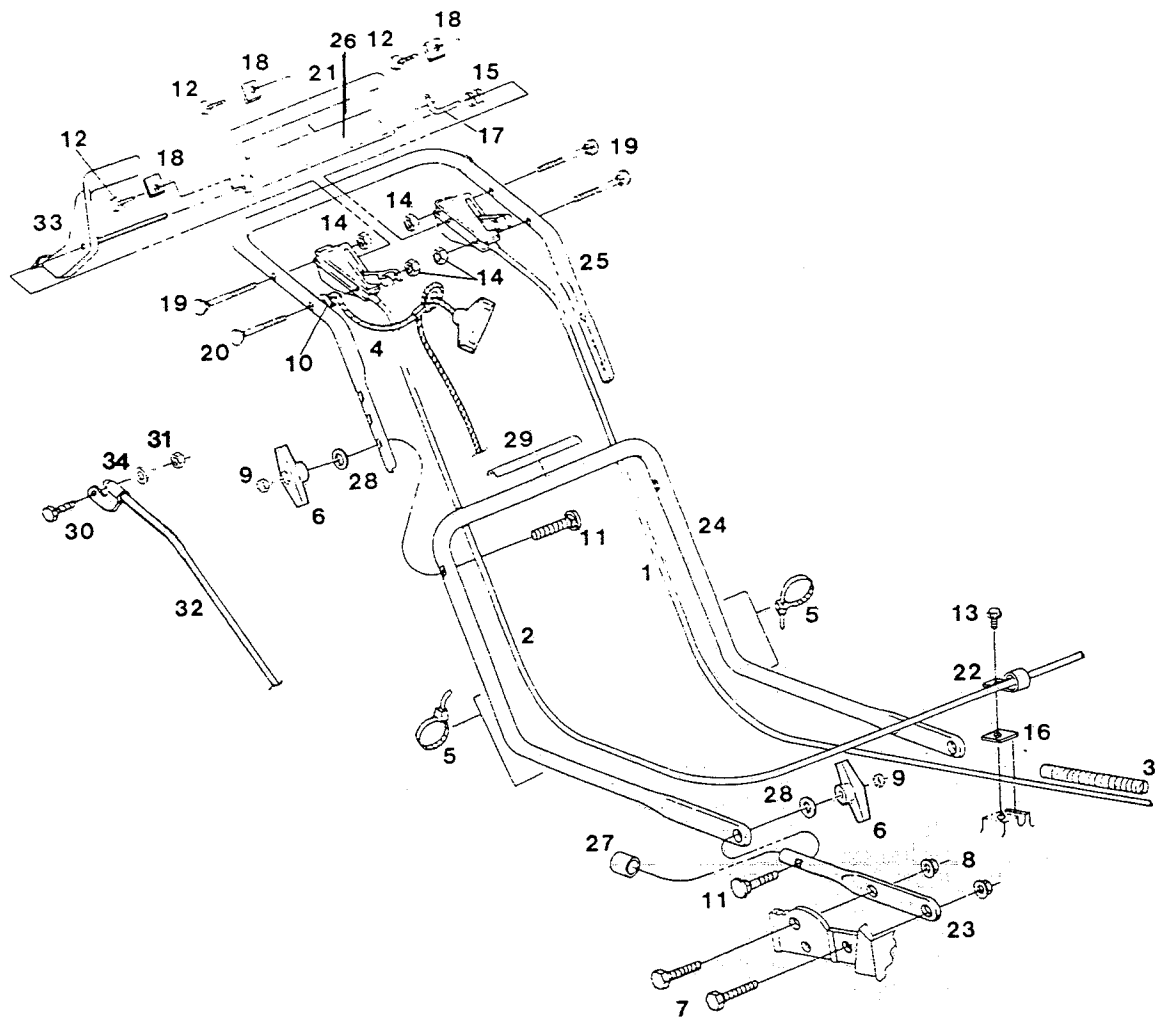

MODEL: CWPSB21P/5AM - WPSB21P/5M
5 hp 21" CUT REAR-BAGGING SELF-PROPELLED MOWER

INDEX PART

NO.	NO.	DESCRIPTION
1	589498	Control - Throttle w/Cable
2	589461	Control - Engine/Blade
3	589494	Cover - Cable
4	589661	Grip Restraint
5	110379	Cable Tie
6	113589	Wing Nut
7	152108	Bolt - 5/16-18 x 1 HHCS Gr. 8
8	159236	Nut - 5/16-18 Flg. Lock
9	310045	Nut - 5/16-18 Hex
10	580335	Washer - Curved 1/4
11	581463	Bolt - 5/16-18 x 2 Carriage
12	583024	Screw - 1/4-10 x 5/8 Phillips Tap
13	158089	Screw - 1/4-20 x 1/2 Hex Tap
14	583166	Nut - 1/4-20 Hex Lock
15	586090	Spring - Compression
16	586626	Clamp - Throttle Cable
17	587708	Pivot - Shaft

INDEX PART

NO.	NO.	DESCRIPTION
18	587716	Clamp - Pivot Shaft
19	587955	Bolt - 1/4-20 x 2 Carriage
20	587965	Bolt - 1/4-20 x 2-1/4 Carriage
21	588154	Bail - Engine/Blade Control
22	588983	Clamp - Engine Control Cable
23	589362	Stub - Handle Mounting
24	589364	Handle - Lower
25	589398	Handle - Upper
26	799610	Decal - Cyclo Action
27	589412	Cap - Plug
28	715185	Washer - Flat 5/16
29	715557	Decal - Starting Instructions
30	582847	Bolt - 1/4-20 x 1-1/2 HHCS
31	310052	Nut - 1/4-20 Hex
32	586633	Cable - Drive Control
33	589672	Lever - Ground Drive Control
34	583240	Washer - Split Lock 1/4