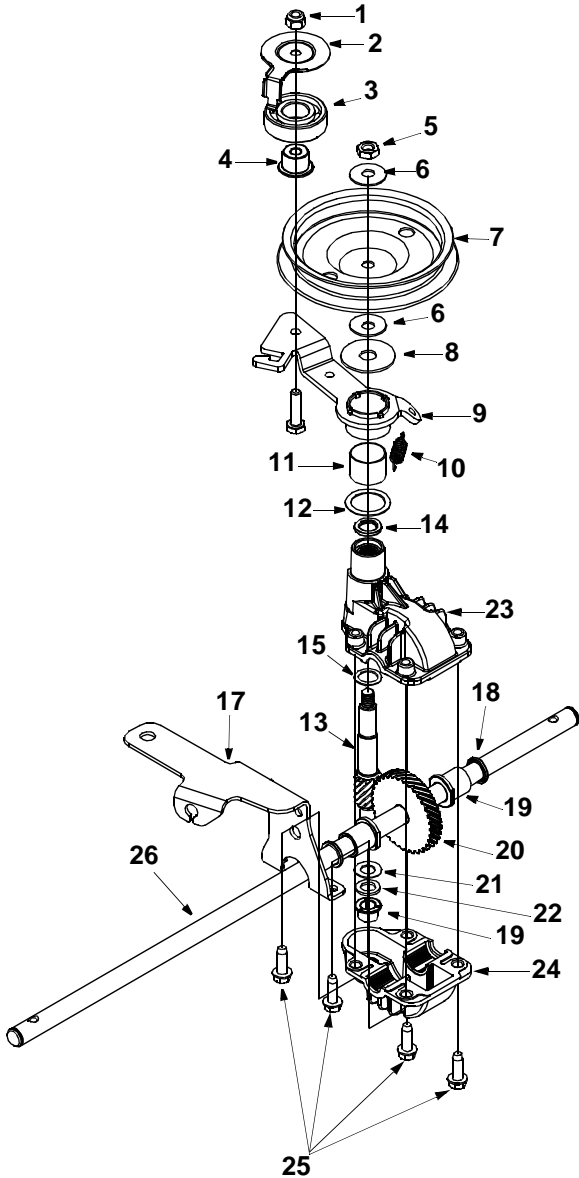

Ref No.	Part No.	Description
1.	712-0896	L-Nut 1/4-28
2.	782-7598	Belt Keeper
3.	741-0124	Ball Bearing
4.	750-1050	Flange Bearing
5.	712-3025	Hex Jam Nut 5/16-24
6.	736-0425	Bell Washer .325 x .930 x .45
7.	656-0047	Pulley, 3.82 x .313 x .68
8.	736-0406	Flat Washer .422 x 1.38 x .060
9.	682-0028	Idler Bracket Pulley
10.	732-04001	Extension Spring
11.	741-0682A	Bearing Sleeve
12.	736-0570	Fl-Wash. .865 x 1.145 x .030
13.	711-1492	Pinion Shaft 10T
14.	741-0699	Needle Bearing .438 x .625 x .500
15.	736-0520	Fl-Wash. .504 x .700 x .030
16.	717-1492	Pinion Shaft
17.	682-0030	Cable Idler Brkt.
18.	721-0329	Oil Seal .500 x .687 x .094
19.	741-0673	Flange Bearing
20.	611-0105	Output Shaft
21.	736-0314	Thrust Washer .375 x .070 x .030
22.	736-0569	Thrust Washer .388 x .625 x .062
23.	618-0300A	Upper Housing
24.	618-0299A	Lower Housing
25.	710-1276	Hex Screw w/Washer 1/4-20 x .750
26.	618-04006	Transmission Assembly Comp.