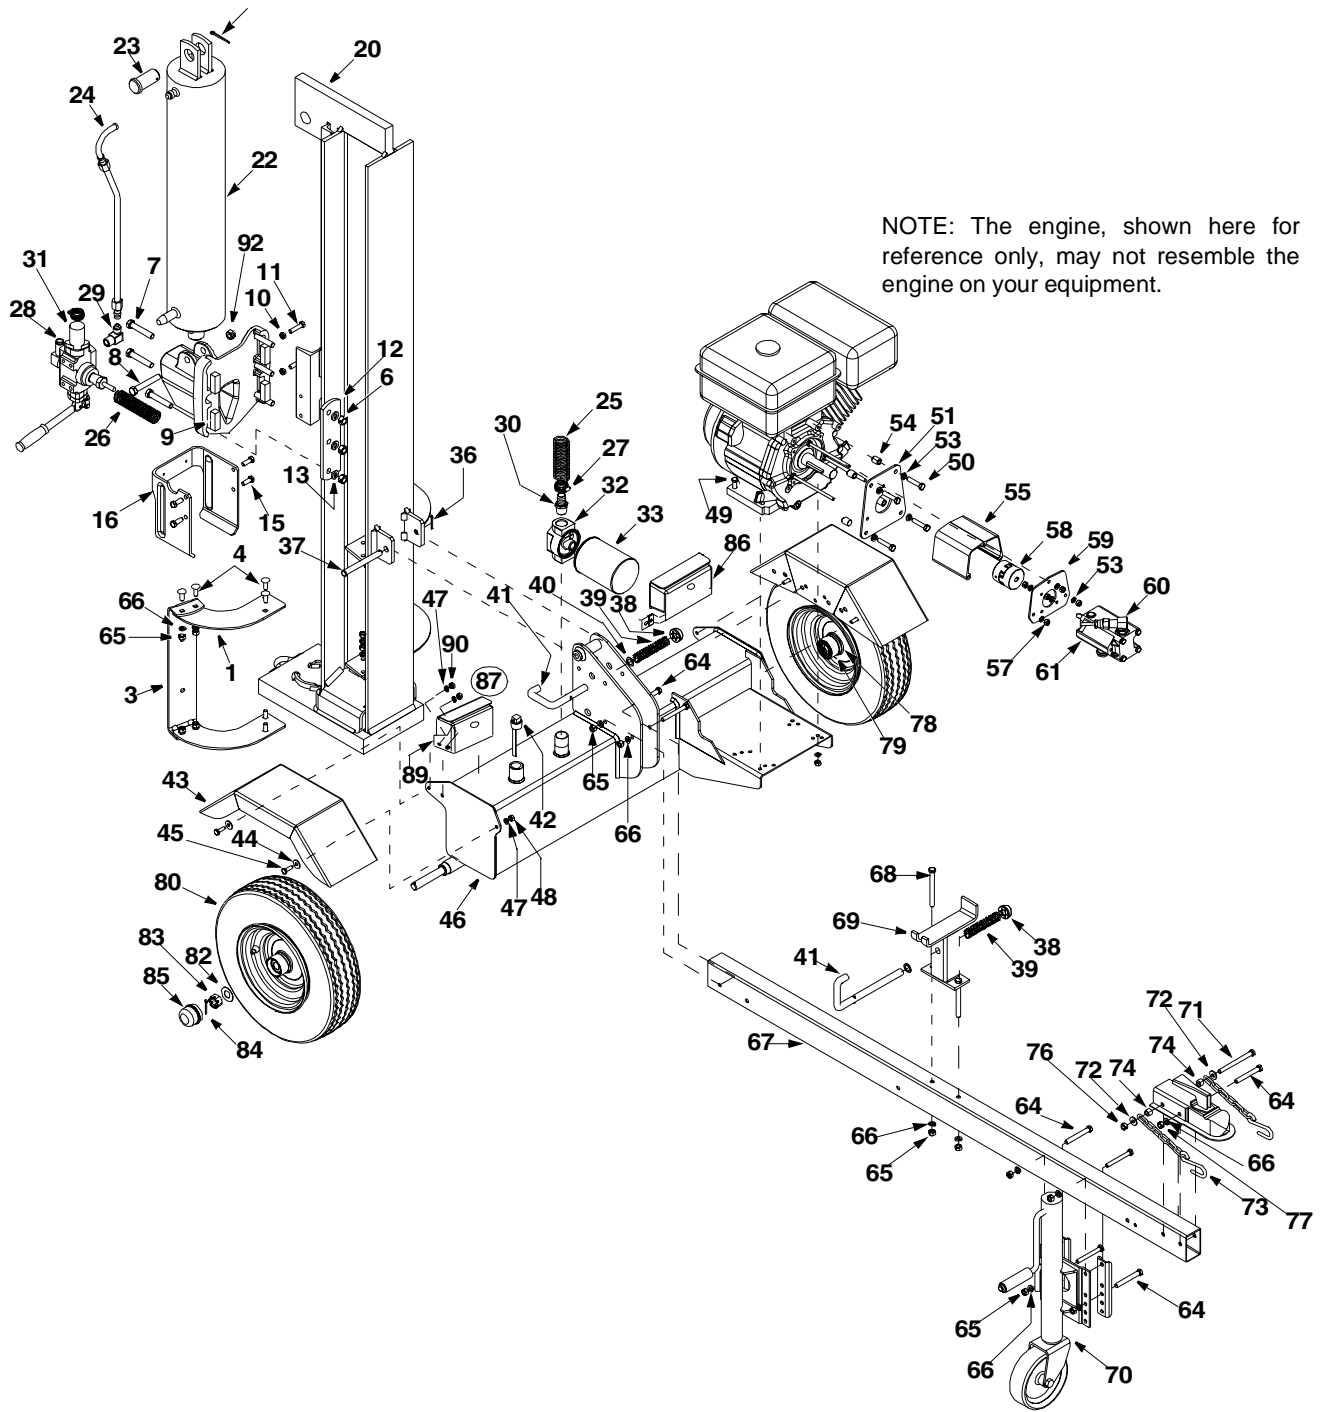

Model LS338

NOTE: The engine, shown here for reference only, may not resemble the engine on your equipment.

Model LS338

Ref. No.	Part No.	Part Description	Ref. No.	Part No.	Part Description
1.	781-0686	Log Tray Bracket	48.	712-0123	Hex Nut 5/16-24
3.	781-0682	Log Tray	49.	710-0409	Hex Cap Screw 5/16-24 x 1.75
4.	710-3097	Carriage Bolt 3/8-16 x 1.0	50.	710-1253	Hex Cap Screw 5/16-24 x 5.25
5.	719-0550	Wedge Assembly	51.	781-0098A	Front Support Bracket Coupling
6.	712-0239	Lock Nut 1/2-20	53.	736-0119	Lock Washer 5/16
7.	710-1018	Hex Cap Screw 1/2-20 x 2.75	54.	710-0237	Hex Cap Screw 5/16-24 x .625
8.	710-1806	Hex Screw 1/2-13 x 3.25	55.	719-0315	Shoulder Spacer
9.	781-0351	Adjustable Gib	56.	714-0114	Key
10.	712-0711	Hex Jam Nut 3/8-24	57.	712-0123	Hex Screw 5/16
11.	710-0459A	Hex Cap Screw 3/8-24 x 1.5	58.	718-0685	Flex Coupling
12.	781-0790	Back Plate	59.	781-0097	Rear Coupling Support Bracket
13.	736-0921	Lock Washer 1/2	60.	737-0264	Adapter 7/8-14
14.	736-0300	Flat Washer .406 ID x .875 OD	61.	718-0684	Pump (16 gmp)
15.	710-0514	Hex Screw 3/8-16 x 1.0	62.	726-0174	Hose Clamp
16.	781-0525	Dislodger	63.	727-0451	Suction Hose
20.	681-0129A	Beam Assembly	64.	710-0521	Hex Cap Screw 3/8-16 x 3.0
21.	714-0211	Cotter Pin	65.	712-0798	Hex Nut 3/8-16
22.	718-0313	Hydraulic Cylinder 31/33 Ton	66.	736-0169	Lock Washer 3/8
23.	711-1135	Clevis Pin	67.	781-0680A	Tube
24.	727-0471	Hydraulic Tube	68.	710-0411	Hex Cap Screw 3/8-16 x 4.0
25.	727-0443	Return Hose 3/4" ID x 44" Lg.	69.	681-0110	Support Beam Assembly
26.	781-0526	Hose Guard	70.	681-0006	Adjustable Jack Stand
27.	726-0132	Hose Clamp 5/8"	71.	710-0944	Hex Cap Screw 3/8-16 x 4.25
28.	737-0153	Return Elbow	72.	736-0262	Flat Washer .385 ID x .870 OD
29.	737-0264	90 Degree Solid Male Adapter	73.	713-0433	Chain
30.	737-0312	3/4" Hose Adapter	74.	750-0497	Spacer
31.	718-0481	Control Valve	75.	727-0311	Hitch Coupler
32.	737-0316	Filter Housing	76.	712-0375	Lock Nut 3/8-16
33.	723-0405	Oil Filter	77.	712-3008	Hex Jam Nut 3/8-16
34.	727-0502	High Pressure Hydraulic Hose	78.	721-0168	Bearing Seal
35.	781-0538	Hose Guard	79.	741-0987	Bearing Cone
36.	714-0470	Cotter Pin 1/8"	80.	634-0186	Wheel Assembly
37.	738-0805	Hinge Pin 1/2 x 4.8" Lg.	81.	634-0180	Rim Assembly
38.	726-0214	Push Cap	82.	736-0351	Flat Washer .76" ID x 1.5" OD
39.	732-0583	Compression Spring 4"	83.	712-0359	Slotted Nut 3/4-16
40.	736-0116	Flat Washer .635 ID x .93 OD	84.	714-0162	Cotter Pin 5/32" x 1-1/4" Lg.
41.	781-0690	Locking Rod	85.	734-0873	Hub Cap
42.	737-0348	Vented Dipstick	86.	681-0074	Light Bracket Assembly LH
43.	781-04002	Fender Assembly	87.	625-0009	Tail Light Assembly
44.	736-0371	Lock Washer 5/16	89.	781-0624	Light Bracket Assembly RH
45.	710-3038	Hex Screw	90.	712-3010	Hex Nut
46.	681-0178A	Frame Assembly 7.0 Gal	92.	712-3022	Lock Nut 1/2-13
47.	736-0119	Lock Washer 5/16