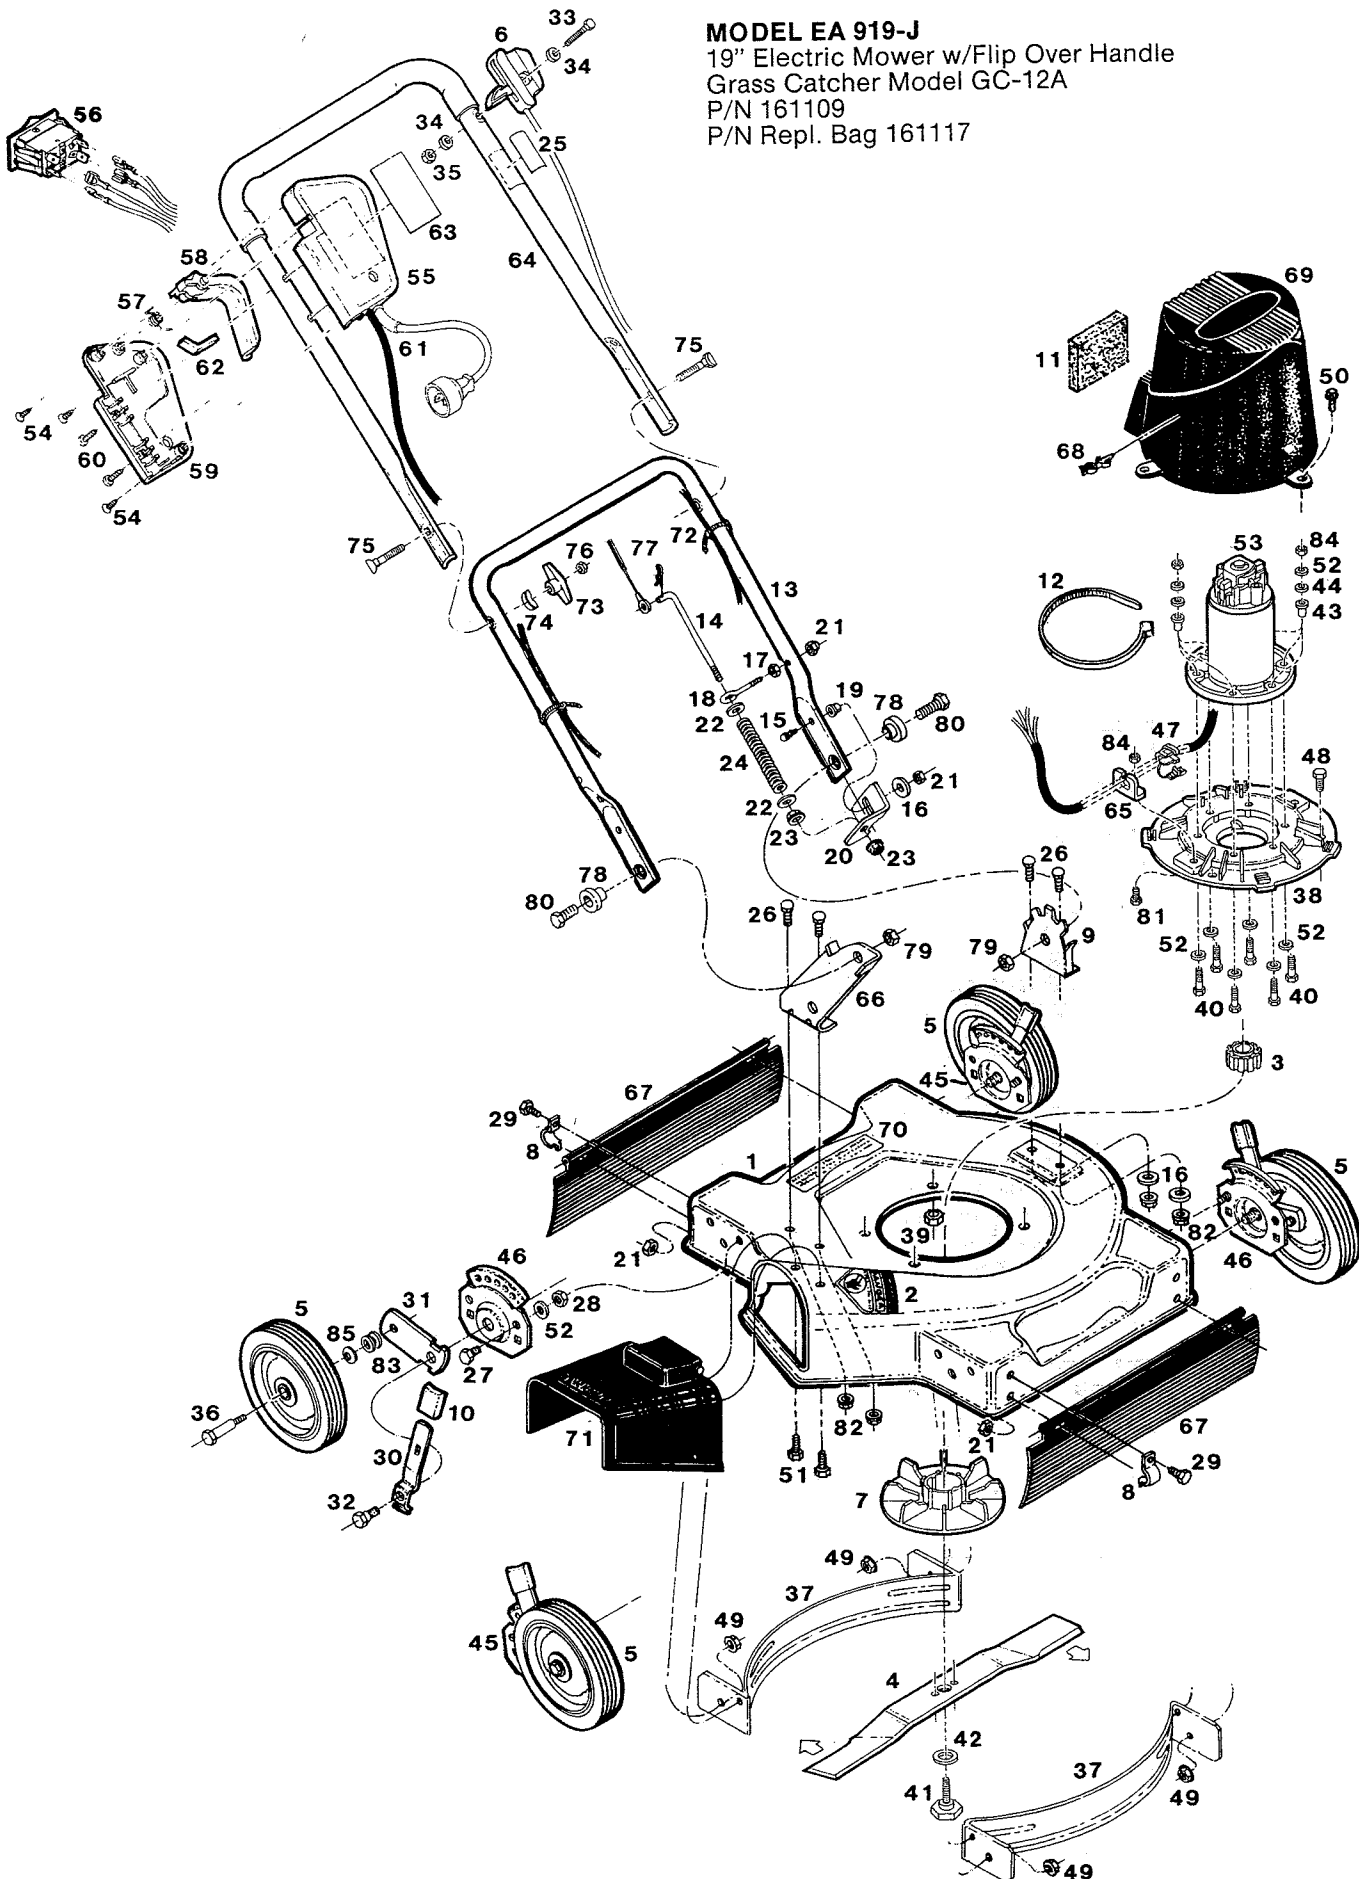

MODEL EA 919-J
19" Electric Mower w/Flip Over Handle
Grass Catcher Model GC-12A
P/N 161109
P/N Repl. Bag 161117

MODEL EA 919-J
19" Electric Mower w/Flip Over Handle
Grass Catcher Model GC-12A
P/N 161109
P/N Repl. Bag 161117

Index No.	Part No.	Description	Index No.	Part No.	Description
1	018499	Deck 19"	44	380584	Washer - Plastic
2	007518	Decal - Danger	45	428664	Back Plate - Ht. Adj., R.H. Front, L.H. Rear
3	018507	Adapter-Blade	46	428714	Back Plate-Ht. Adj., L.H. Front, R.H. Rear
4	018515	Blade-19"	47	447771	Strain Relief-Electric Cord
5	041780	Wheel - 7" White-Plastic	48	450346	Bolt-5/16-18 x 3/4
6	050708	Control-Handle Release	49	451492	Nut - 3/8-16 Toplock Flg.
7	099705	Fan - Electric Motor	50	457192	Screw - #10-32 x 1/2 Self Tap
8	106914	Clip - Trailing Shield	51	457499	Bolt - 1/4-20 x 7/16 Self Tap
9	107318	Handle Bracket L.H.	52	462093	Washer - Flat 1/4"
10	114462	Tip-Adjuster Lever	53	610154	Motor - Electric
11	113761	Filter-Electric Motor	54	152801	Screw - #8 - 12 x 3/4"
12	113951	Cable Tie 15"	55	630277	Switch Box Body
13	073106	Handle-Lower	56	630285	Switch - Control
14	107805	Rod-Handle Lock	57	630293	Spring - Lever
15	151522	Screw - #10-24 x 3/4 Hex	58	630301	Lever - Switch Box
16	151555	Washer - Flat 1/4" I.D. 1 O.D.	59	630327	Switch Box Cover
17	151985	Nut - #10-24 Hex	60	630343	Screw - #10-8 x 1 1/4"
18	153890	Eye bolt #10-24 x 2	61	630350	Wire Harness Assembly
19	154047	Spacer - Lock Plate	62	667113	Bracket - Switch
20	179341	Plate - Lock	63	680793	Decal - Handle Control
21	452318	Nut - #10-24 Nylock	64	073080	Handle - Upper Coated
22	462093	Washer - Flat 1/4"	65	664144	Bracket - Cord
23	715078	Nut - 1/4-20 Flange Whiz	66	665281	Handle Bracket RH.
24	775825	Spring - Handle Latch	67	673236	Shield - Trailing
25	147421	Decal - Handle Control	68	673277	Clip - Cord
26	150011	Bolt-Carriage 1/4-20 x 5/8	69	673814	Shroud - Electric Motor
27	715045	Bolt - 1/4-20 x 3/4	70	680801	Decal - U.L. Control No.
28	715508	Nut - 1/4-20 Toplock	71	713263	Chute Deflector
29	458687	Screw - #10 - 24 x 1/2	72	110379	Cable Tie
30	776500	Setting Lever - Ht. Adj.	73	113589	Knob - Wing
31	777862	Wheel Arm	74	150201	Curved Washer
32	153650	Shoulder Bolt - Ht. Adj.	75	151928	Bolt - Curved Head 5/16 - 18 x 1 3/4
33	154112	Bolt - Plastic Handle Control	76	310045	Nut - 5/16 - 18
34	154120	Washer - Plastic Handle Control	77	490011	Hairpin - Cotter
35	154138	Nut - Plastic Handle Control	78	673251	Bushing Pivot Plastic
36	157420	Wheel Bolt	79	715086	Nut - 3/8 - 16 Top Lock
37	171389	Baffle - Deck	80	715326	Bolt - 3/8 - 16 x 1"
38	172080	Plate - Motor	81	715052	Bolt - 1/4 - 20 x 1/2"
39	310151	Nut - 5/16-18 Nylock	82	715078	Nut - 1/4 - 20 Flange Lock
40	312108	Bolt - 1/4"-20 x 1-1/4	83	715417	Washer - Flat
41	380527	Bolt - Blade	84	715508	Nut - 1/4 - 20 Top Lock
42	380535	Washer - Blade Plastic	85	715607	Washer - 3/8 Belleville
43	380576	Bushing - Nylon Flange