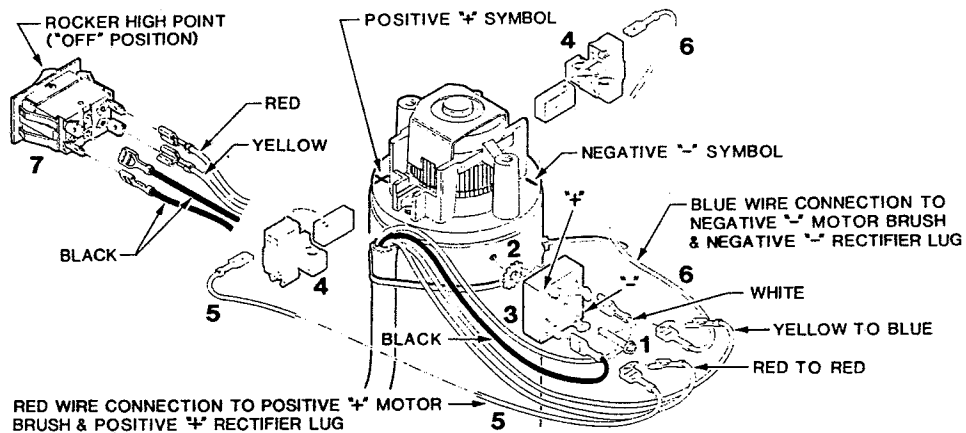

Index No.	Part No.	Description	Index No.	Part No.	Description
1	380543	Screw - #10 - 24 x 3/4 Hex	5	828459	Wire - Red (+)
2	461715	Washer - External Tooth	6	828467	Wire - Blue (-)
3	630012	Rectifier Full Wave	7	630285	Switch - Control
4	630459	Brush Holder Assembly			