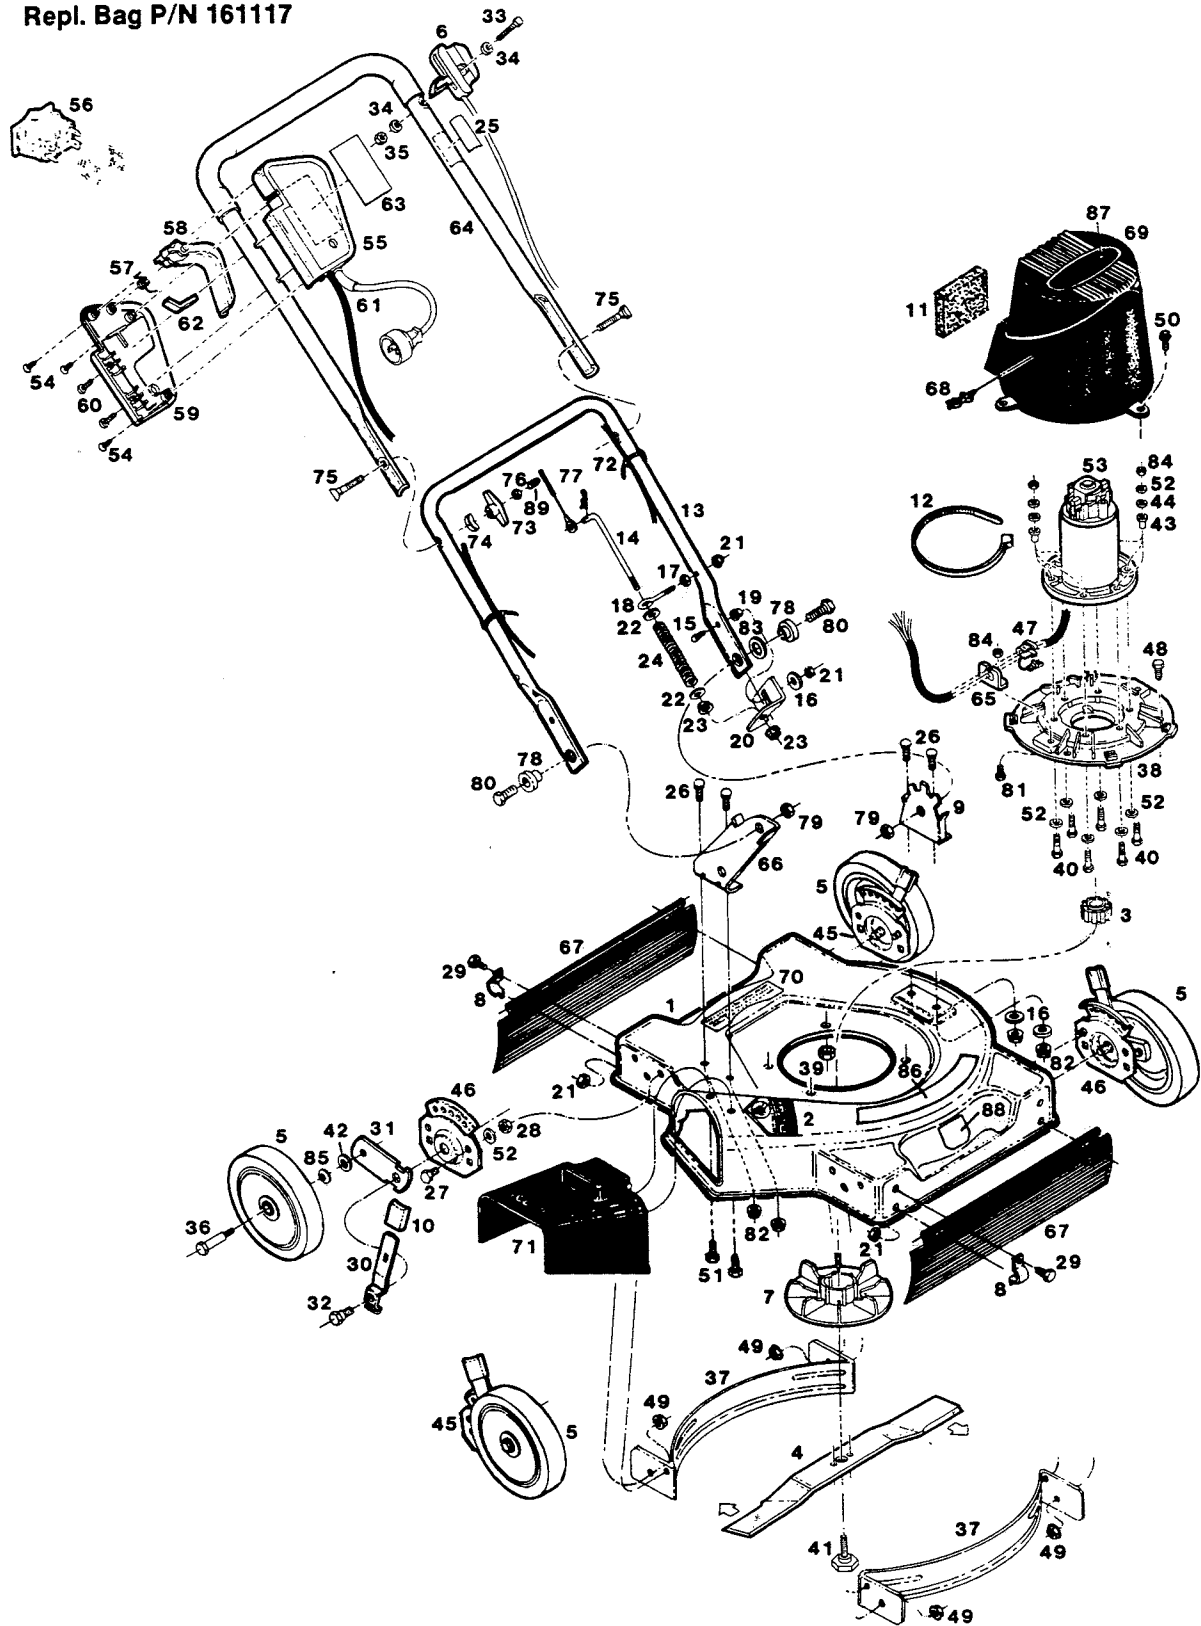

**MODEL EA919L**  
**Electric 19" Side-Discharge Rotary Mower**  
**Uses Grass Catcher Model GC12A**  
**Grass Catcher P/N 161109**  
**Repl. Bag P/N 161117**

S/N 227991  
P/L 082222  
O/M 188920

**MODEL EA919L**  
**Electric 19" Side-Discharge Rotary Mower**  
**Uses Grass Catcher Model GC12A**  
**Grass Catcher P/N 161109**  
**Repl. Bag P/N 161117**