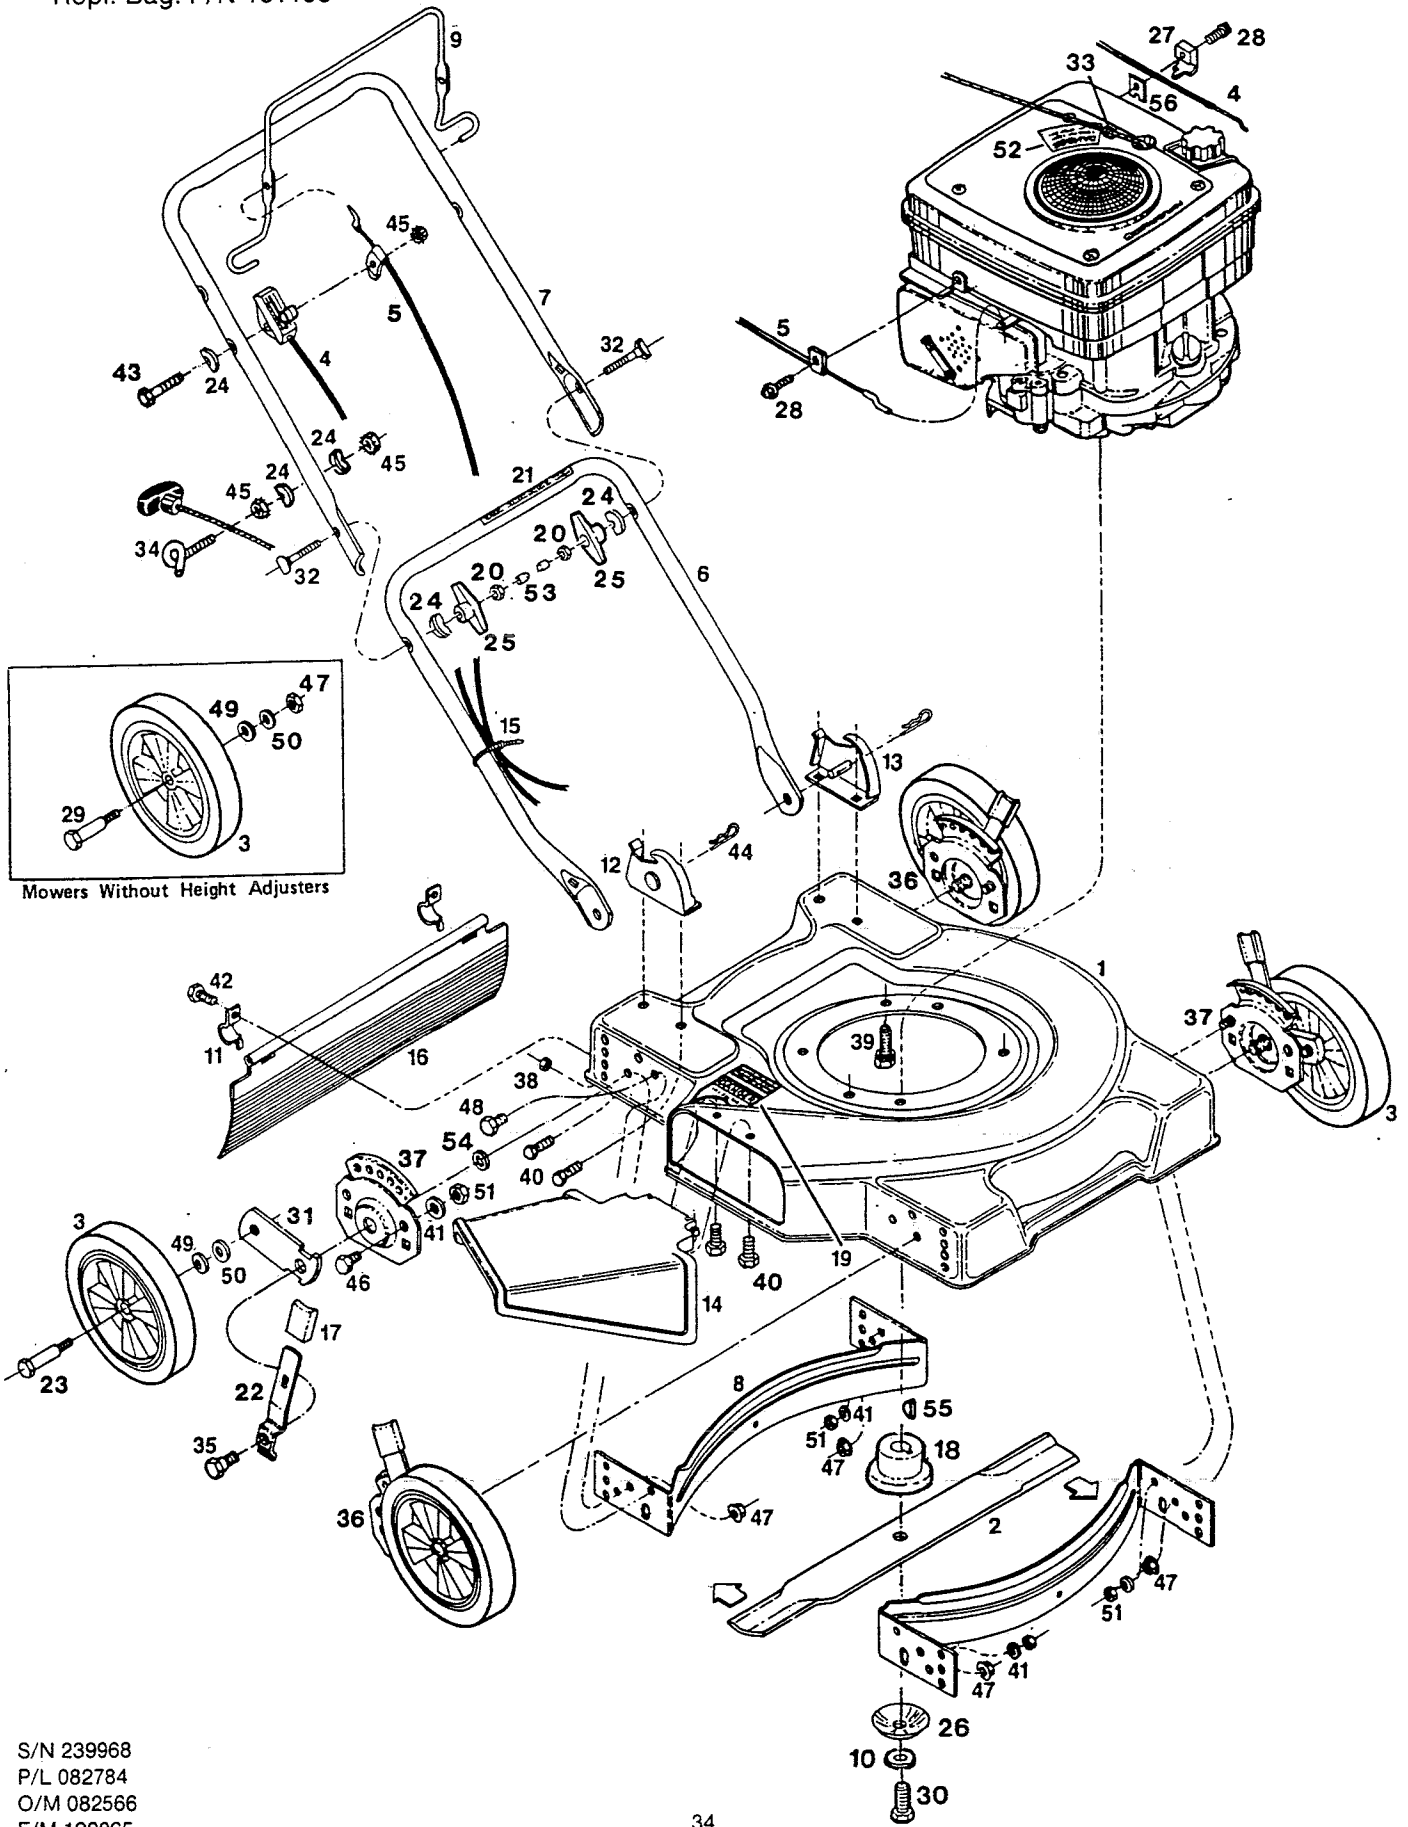

MODEL: FUB22M
3.5 hp 22" CUT SIDE-DISCHARGE MOWER
Grass Catcher Model: GC6AA
Grass Catcher: P/N 161018
Repl. Bag: P/N 161158

S/N 239968
P/L 082784
O/M 082566
E/M 199265

MODEL: FUB22M
3.5 hp 22" CUT SIDE-DISCHARGE MOWER
Grass Catcher Model: GC6AA
Grass Catcher: P/N 161018
Repl. Bag: P/N 161158

Index No.	Part No.	Description	Index No.	Part No.	Description
1	019034	Deck 20"	23	116619	Wheel Bolt w/Hgt. Adj.*
	023822	Deck 22"	24	150201	Washer - Curved 5/16
2	030031	Blade - 20" Flat	25	113589	Wing - Knob
	030049	Blade - 22" Flat	26	164681	Washer - Conical
3		Wheel Assembly*	27	157552	Cable Clamp
	041533	6½" Plastic - White - Diamond	28	156366	Screw - Sheet Metal #10 x 5/8
	042739	7" Plastic - White - Diamond - Mag	29	166620	Wheel Bolt w/o Hgt. Adj.*
	043000	7" Plastic - White - Diamond	30	157255	Bolt - Blade
	041525	7" Plastic - White - Diamond - 3 spoke	31	092668	Wheel Lever - Height Adjuster*
	041863	7" Steel - White-Rib-Flange Bearing	32	151936	Bolt - Curved Head 5/16-18 x 2-1/4
	042432	8" Plastic - White - Diamond	33	152074	Rope Stop
	043018	8" Plastic - White - Diamond	34	152371	Rope Guide
	041111	8" Steel - White - Rib - Flange Bearing	35	153650	Shoulder Bolt - Hgt. Adj.*
4	051458	Control - Throttle w/Cable	36	092650	Back Plate - Height Adjuster R.H. Front L.H. Rear*
5	051425	Cable - Engine Blade Control	37	092643	Back Plate - Height Adjuster L.H. Front R.H. Rear*
6	071563	Handle - Lower	38	452318	Nut - #10-24 HX Nylon Insert
7	071076	Handle - Upper	39	164999	Bolt - 3/8-16 x 7/8 Thread Forming
	072181	Handle - Upper Cushion Grip	40	164998	Bolt - 1/4-20 x 1/2 Thread Forming
8	101519	Baffle 20/22" Rear or Front*	41	462093	Washer - Flat 1/4"*
9	104687	Bail - Engine/Blade Control	42	458687	Bolt - Hex Head #10-24 x 1/2
	109470	Bail - Engine/Blade Control Vinyl Grip	43	153874	Bolt - 1/4-20 x 2-1/4 Hex Head
10	156877	Washer - 3/8 Hardened	44	715011	Hairpin Cotter
11	106914	Clip - Trailing Shield	45	715037	Nut - Keps 1/4-20
12	092601	Handle Bracket - Right Hand	46	715045	Bolt - Hex Head 1/4-20 x 3/4*
13	092619	Handle Bracket - Left Hand	47	156406	Locknut 3/8-16 Lock
14	394619	Chute Deflector Assembly	48	715201	Bolt - Hex 3/8-16 x 3/4 w/o Hgt. Adj.*
15	110379	Cable Tie	49	715607	Washer - Belleville
16	114405	Trailing Shield - 20/22" w/o Hgt. Adj.	50	158469	Washer 3/8 SAE*
	114421	Trailing Shield - 20/22" w/Hgt. Adj.	51	715508	Locknut 1/4-20 Top
17	114462	Plastic Tip - Setting Lever*	52	001206	Decal - Blade Warning
18	094934	Blade Adapter	53	110064	Cap - Plastic
19	144063	Decal - Danger	54	311340	Washer - Hght. Adjuster *
20	310045	Nut - 5/16-18 Hex	55	150276	Key - Woodruff
21	799559	Decal - Starting Instructions	56	157560	Plate - casing
22	776500	Setting Lever - Height Adjuster*			

• INDICATES OPTIONAL EQUIPMENT

• INDICATES OPTIONAL EQUIPMENT

NOTE: This parts list covers several different mower models. Not all of the Parts listed may be used on your particular mower.