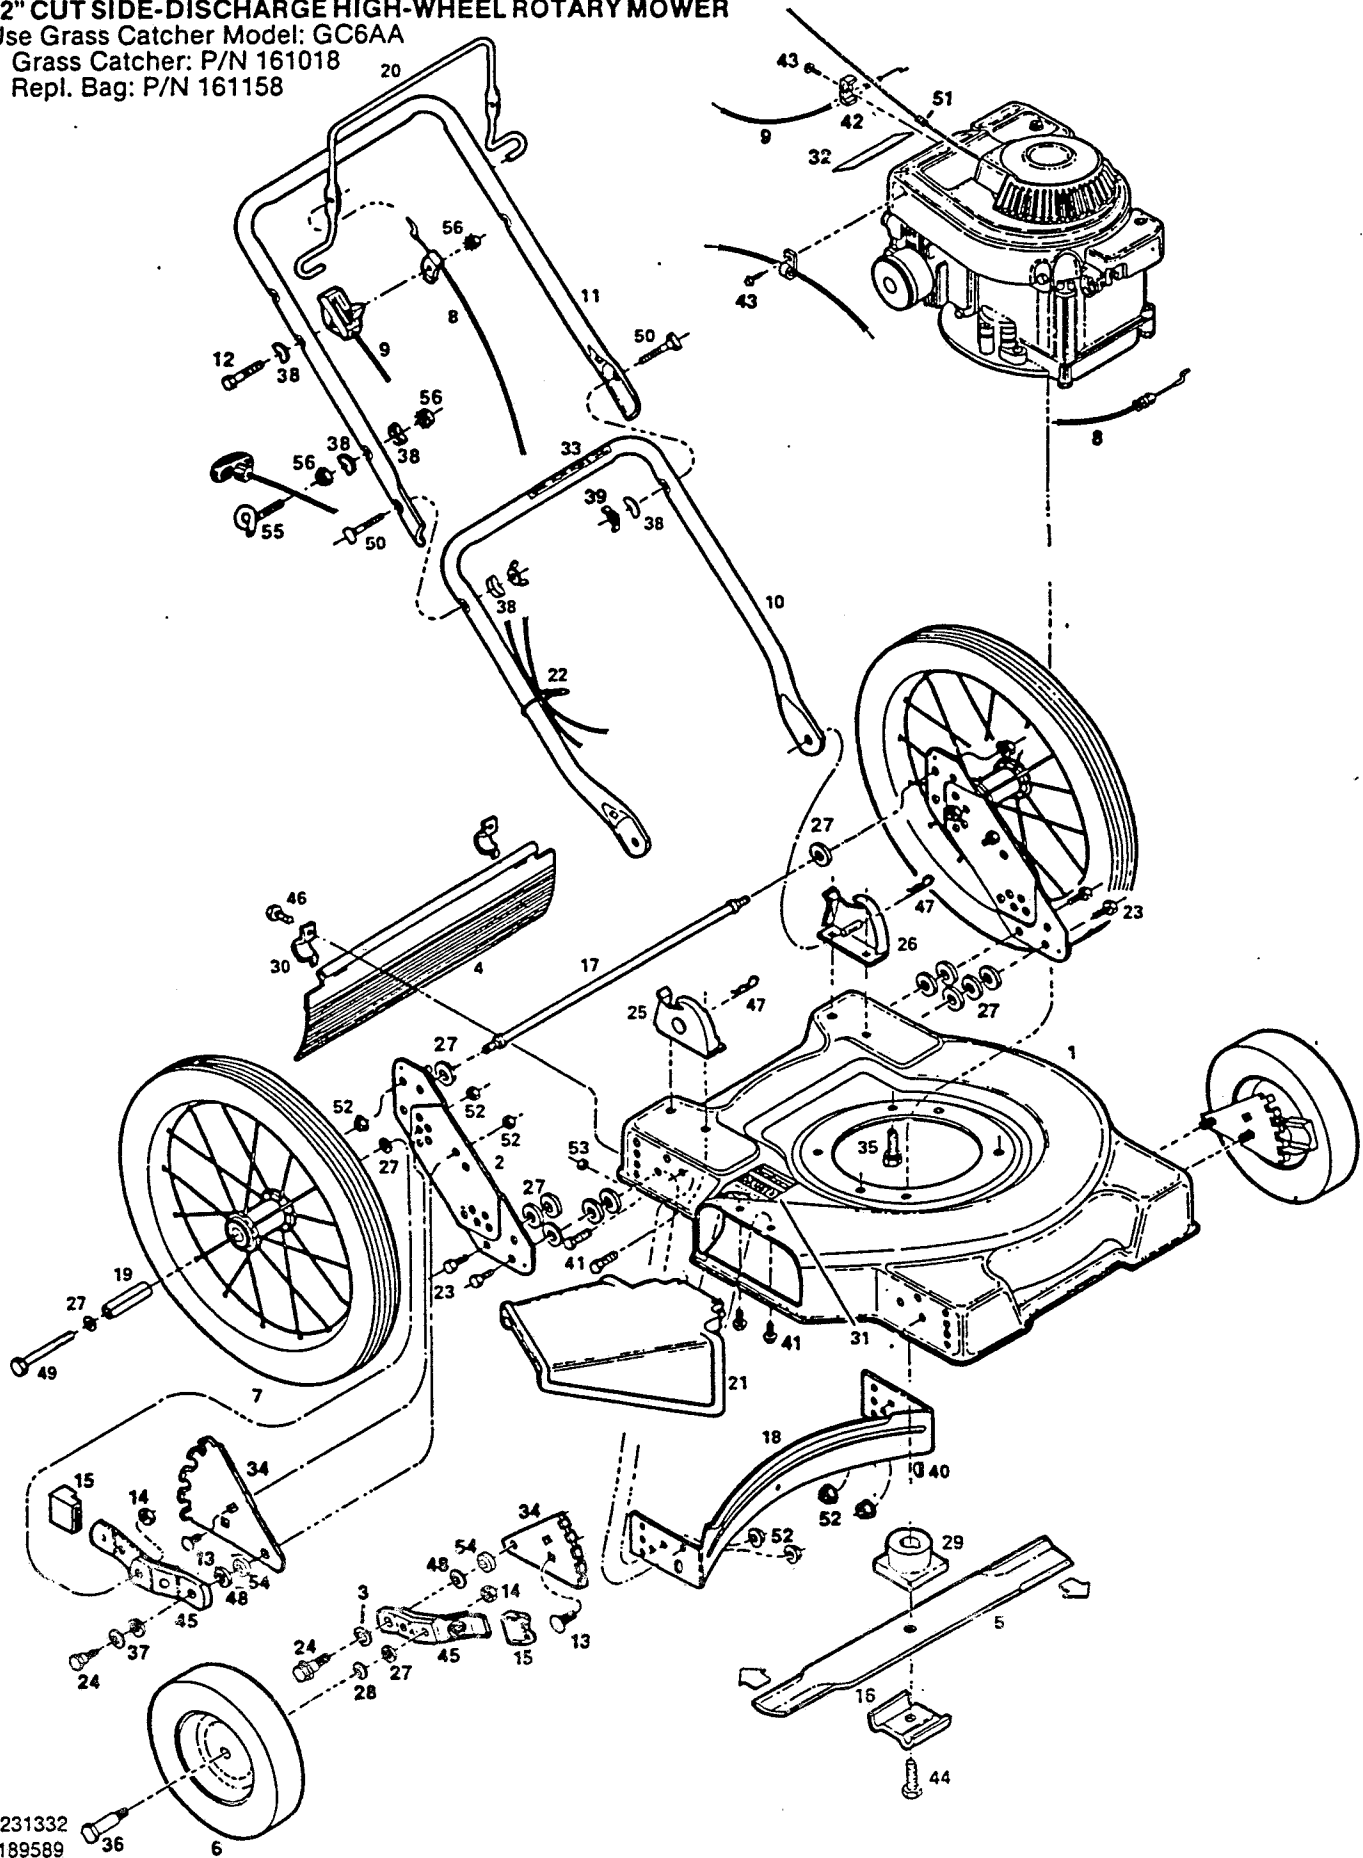

MODEL: FUDH22L
22" CUT SIDE-DISCHARGE HIGH-WHEEL ROTARY MOWER
Use Grass Catcher Model: GC6AA
Grass Catcher: P/N 161018
Repl. Bag: P/N 161158

S/N 231332
P/L 189589
O/M 082566
E/M 189985

MODEL: FUDH22L
22" CUT SIDE-DISCHARGE HIGH-WHEEL ROTARY MOWER
Use Grass Catcher Model: GC6AA
Grass Catcher: P/N 161018
Repl. Bag: P/N 161158

Index No.	Part No.	Description	Index No.	Part No.	Description
1	019760	Deck 22"-Red	25	088369	Bracket—RH Handle
	021931	Deck 22"-Burgundy	26	088377	Bracket—LH Handle
	019778	Deck 22"-Green	27	715417	Washer—3/8 SAE Flat
2	019125	Bracket—Wheel-Red	28	715607	Washer—3/8 Belleville
	019117	Bracket—Wheel-Black	29	133231	Adapter—Blade
3	152421	Washer—Spring	30	106914	Clip—Trailing Shield
4	114439	Shield—Plastic Trailing	31	144063	Decal—C.P.S.C. Danger
5	030049	Blade—22" Flat	32	009415	Decal—Blade Warning
6		Wheel Assemblies*	33	715557	Decal—Starting Instructions
	041939	7" Plastic-White-Diamond-Nylon Bearing	34	091249	Back Plate—Height Adjuster
	041863	7" Steel-White-Rib-Flange Bearing	35	457168	Bolt—3/8-16 x 7/8 Hx Hd Thd Forming
	042432	8" Plastic-White-Diamond-Nylon Bearing (3-Spoke)	36	150730	Bolt—Front Wheel
	041909	8" Plastic-White-Diamond-Nylon Bearing (4-Spoke)	37	152553	Washer, Flat—Height Adjuster
	041848	8" Steel-White-Rib-Flange Bearing	38	150201	Washer—5/16 Curved
7	040410	Wheel—16 x 1.75	39	150235	Wingnut—5/16-18
8	052142	Cable—Engine/Blade Control	40	150276	Key—#6 Woodruff
9	051219	Control—Throttle w/Cable	41	457499	Bolt—1/4-20 x 1/2 Hx Hd Thd Forming
10	071563	Handle—Lower	42	150318	Clamp—Cable
11	071076	Handle—Upper	43	150623	Screw—#10 x 5/8 Self-Tap
	071084	Handle—Upper with Cushion Grip*	44	162024	Bolt—Blade
12	153874	Bolt—1/4-20 x 2-1/4 Hx Hd	45	085019	Wheel Arm Assembly
13	152405	Bolt—3/8-16 x 3/4 Carriage	46	458687	Bolt—#10-24 x 1/2 Hx Hd
14	715524	Locknut 3/8-16 Jam	47	715011	Pin—#3 Hitch
15	110510	Plastic Tip—Height Adjuster	48	156877	Washer—3/8 Hardened
16	106336	Washer—Blade	49	380394	Bolt—3/8-16 x 3-3/4 Hx Hd
17	100396	Bar—Stabilizer	50	151928	Bolt—5/16-18 x 1-3/4 Curved Hd
18	101519	Baffle—Deck	51	152074	Stop—Rope
19	103424	Spacer—Wheel Sleeve	52	156406	Nut—3/8-16 Flange Lock
20	104687	Bail—Engine/Blade Control	53	452318	Nut—#10-24 Nylon Insert
21	394619	Chute Deflector Assembly	54	156182	Washer, Plastic—Height Adjuster
22	110379	Tie—Cable	55	152371	Guide—Rope
23	715326	Bolt—3/8-16 x 1 Hx Hd	56	715037	Nut—1/4-20 Keps
24	156125	Bolt, Shoulder Height Adjuster			

• INDICATES OPTIONAL EQUIPMENT

• INDICATES OPTIONAL EQUIPMENT

- When servicing this unit use only genuine General Power OEM replacement parts that are specifically designed and engineered for this particular model.
- Do not operate unit unless all parts are properly attached and in good working order.
- Parts are right or left hand as viewed from the operator's position.
- Specifications are subject to change without notice.