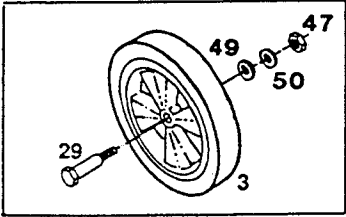

22" SIDE DISCHARGE ROTARY MOWER
MODEL: FUDR22H
Grass Catcher Model: GC 6AA - P/N 161018
Repl. Bag: P/N 160457

Mowers Without Height Adjusters

22" SIDE DISCHARGE ROTARY MOWER
MODEL: FUDR22H
Grass Catcher Model: GC 6AA - P/N 161018
Repl. Bag: P/N 160457

Index No.	Part No.	Description	Index No.	Part No.	Description
1	013425	Deck 20"	21	144899	Decal-Starting Instructions
	016311	Deck 22"	22	150011	Bolt-Carriage 1/4-20 x 5/8
2	030031	Blade-20" Flat	23	150060	Wheel Bolt w/Hgt. Adj.*
	030049	Blade-22" Flat	24	150201	Washer-Curved 5/16
3		Wheel Assembly*	25	150235	Wingnut 5/16-18
	041012	6" Plastic - White - Diamond	26	150276	Woodruff Key #6
	041533	6 1/2" Plastic - White - Diamond	27	150318	Cable Clamp
	040246	7" Plastic-White-Diamond	28	155366	Screw-Sheet Metal #10 x 5/8
	041525	7" Plastic-White-Diamond	29	150730	Wheel Bolt w/o Hgt. Adj.*
	041046	7" Steel - White-Rib-Flange Bearing	30	162024	Bolt-Blade
	040857	8" Plastic-White-Diamond	31	153874	Bolt-1/4-20 x 2 1/4 Hex Head
	040865	8" Plastic-White-Diamond-Roller Bearing	32	151928	Bolt-Curved Head 5/16-18 x 1 3/4
	041111	8" Steel-White-Rib-Flange Bearing	33	152074	Rope Stop
4	051235	Control-Throttle w/Cable	34	152371	Rope Guide
5	051466	Cable-Engine Blade Control (Flag Type)	35	153650	Shoulder Bolt-Hgt. Adj.*
6	071563	Handle-Lower	36	428664	Back Plate-Height Adjuster R.H. Front L.H. Rear*
7	071076	Handle-Upper	37	428714	Back Plate-Height Adjuster L.H. Front R.H. Rear*
	071084	Handle-Upper Vinyl Grip	38	452318	Nut-#10-24 HX Nylon Insert
	072181	Handle-Upper Cushion Grip	39	457168	Bolt-3/8-16 x 7/8 Thread Forming
8	101519	Baffle 20/22" Rear or Front*	40	457499	Bolt-1/4-20 x 1/2 Thread Forming
9	104687	Bail-Engine/Blade Control	41	462093	Washer-Flat 1/4"
	109470	Bail-Engine/Blade Control Vinyl Grip	42	458687	Bolt-Hex Head #10-24 x 1/2
10	106336	Washer-Blade Adapter	43	714170	Decal-Model Number
11	106914	Clip-Trailing Shield	44	715011	Hairpin Cotter
12	107086	Handle Bracket-Right Hand	45	715037	Nut-Keps 1/4-20
13	107094	Handle Bracket-Left Hand	46	715045	Bolt-Hex Head 1/4-20 x 3/4*
14	391706	Chute Deflector Assembly	47	451492	Locknut 3/8-16 Top TopLock Flange
15	110379	Cable Tie	48	715201	Bolt-Hex 3/8-16 x 3/4 w/o Hgt. Adj.
16	111609	Trailing Shield-20/22" w/o Hgt. Adj.	49	715607	Washer-Belleville
	111617	Trailing Shield-20/22" w/Hgt. Adj.	50	715417	Washer 3/8 SAE*
17	111559	Plastic Tip-Setting Lever*	51	715508	Locknut 1/4-20 Top
18	133231	Blade Adapter	52	776500	Setting Lever-Height Adjuster*
19	144063	Decal-Danger	53	777862	Wheel Lever-Height Adjuster*
20	001206	Decal-Blade Warning			

• INDICATES OPTIONAL EQUIPMENT

• INDICATES OPTIONAL EQUIPMENT

NOTE: This parts list covers several different mower models. Not all of the Parts listed may be used on your particular mower.
When servicing use only genuine factory replacement parts that are specifically for your particular model.
NOTE: Parts are right or left hand as viewed from the operator position.
Specifications subject to change without prior notice.