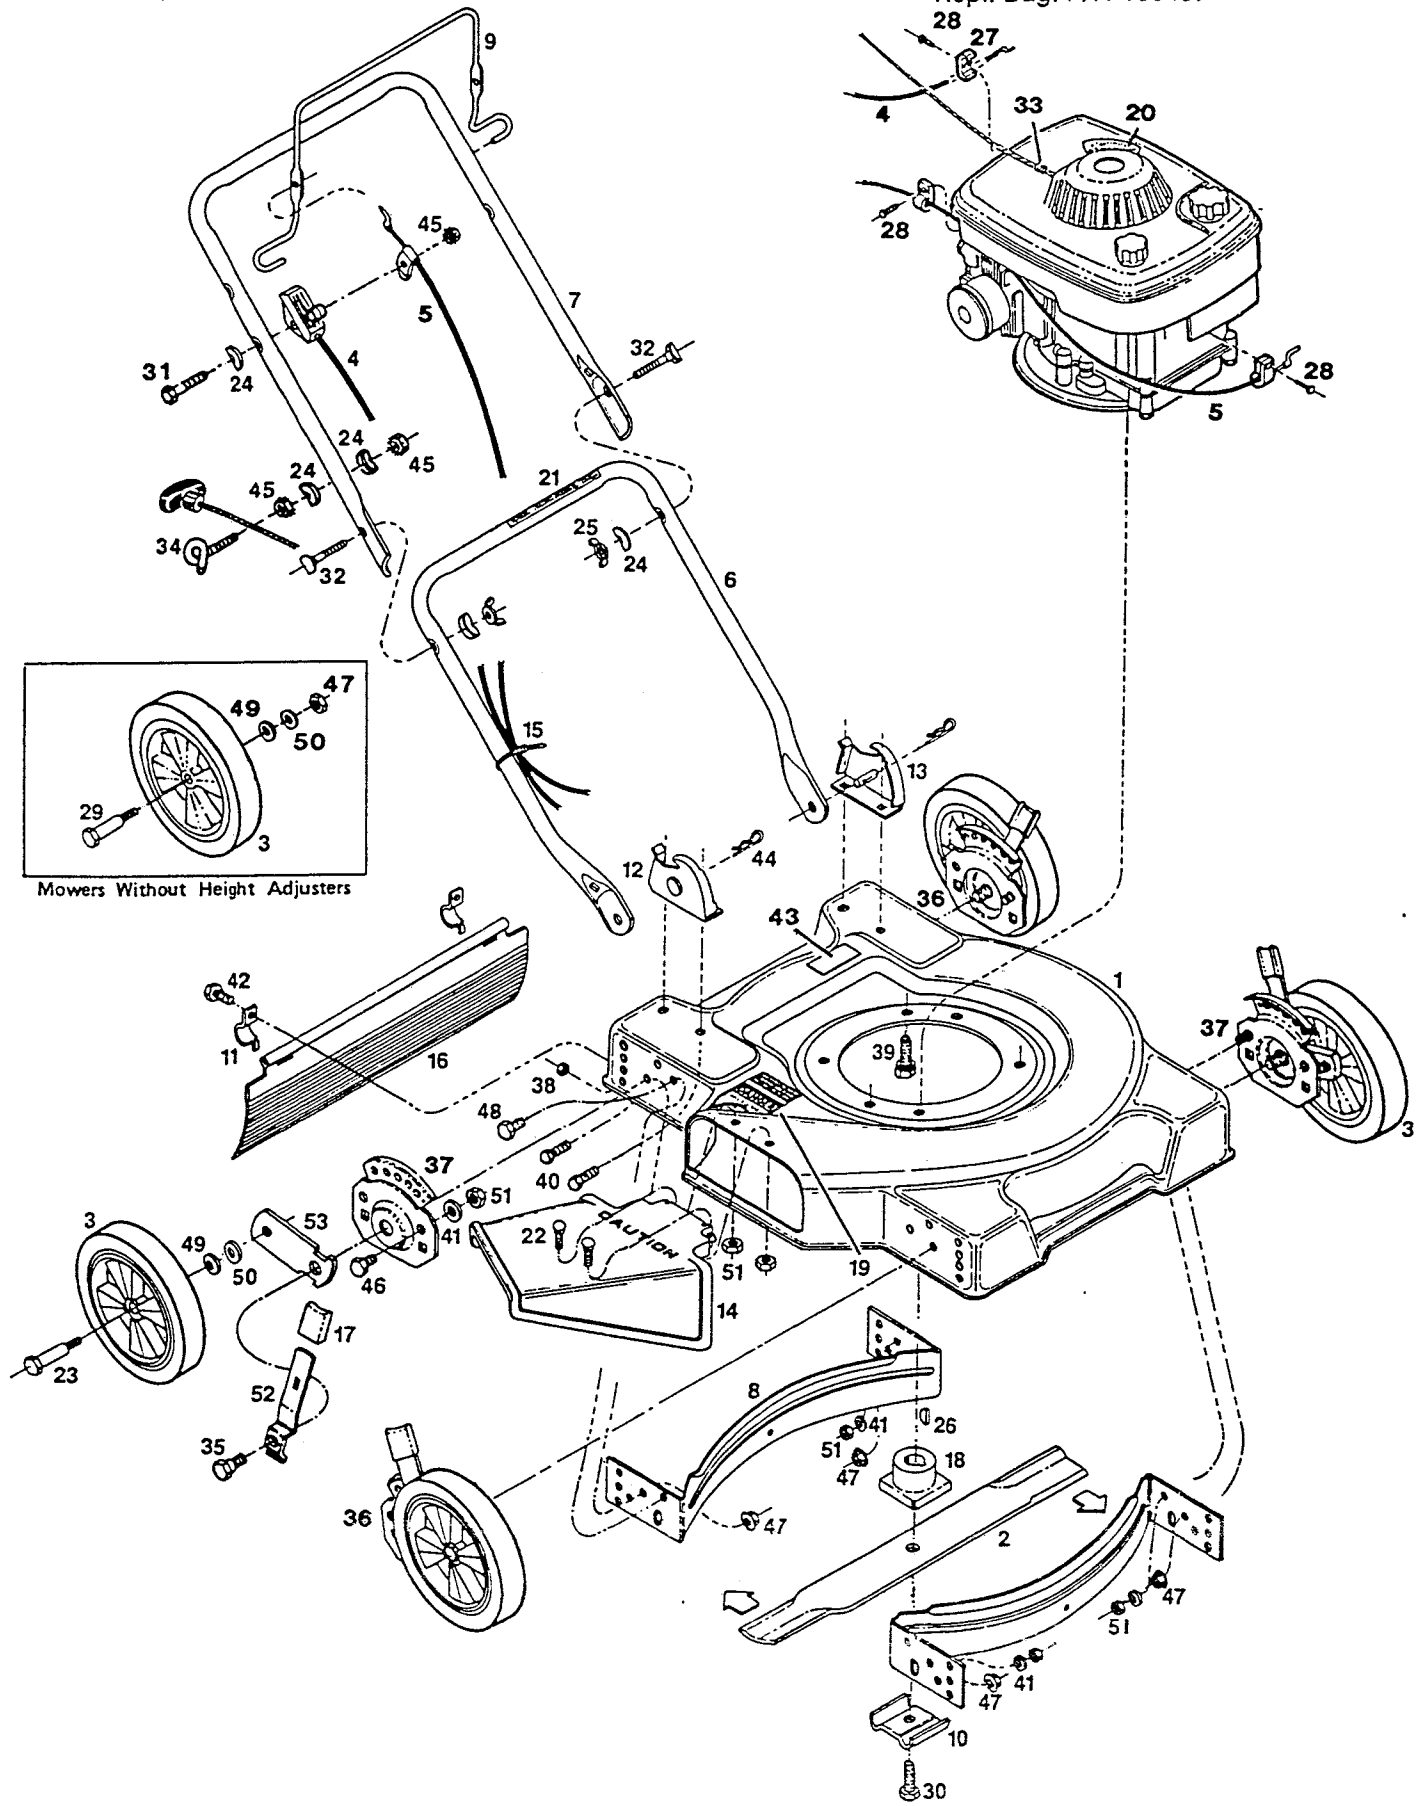

22" SIDE DISCHARGE ROTARY MOWER
MODEL: FUDR22H
Grass Catcher Model: GC 6AA - P/N 161018
Repl. Bag: P/N 160457

Mowers Without Height Adjusters

22" SIDE DISCHARGE ROTARY MOWER
MODEL: FUDR22H
Grass Catcher Model: GC 6AA - P/N 161018
Repl. Bag: P/N 160457

Index No.	Part No.	Description	Index No.	Part No.	Description
1	013425	Deck 20"	21	144899	Decal-Starting Instructions
	016311	Deck 22"	22	150011	Bolt-Carriage 1/4-20 x 5/8
2	030031	Blade-20" Flat	23	150060	Wheel Bolt w/Hgt. Adj.*
	030049	Blade-22" Flat	24	150201	Washer-Curved 5/16
3		Wheel Assembly*	25	150235	Wingnut 5/16-18
	041012	6" Plastic - White - Diamond	26	150276	Woodruff Key #6
	041533	6 1/2" Plastic - White - Diamond	27	150318	Cable Clamp
	040246	7" Plastic-White-Diamond	28	155366	Screw-Sheet Metal #10 x 5/8
	041525	7" Plastic-White-Diamond	29	150730	Wheel Bolt w/o Hgt. Adj.*
	041046	7" Steel - White-Rib-Flange Bearing	30	162024	Bolt-Blade
	040857	8" Plastic-White-Diamond	31	153874	Bolt-1/4-20 x 2 1/4 Hex Head
	040865	8" Plastic-White-Diamond-Roller Bearing	32	151928	Bolt-Curved Head 5/16-18 x 1 3/4
	041111	8" Steel-White-Rib-Flange Bearing	33	152074	Rope Stop
4	051235	Control-Throttle w/Cable	34	152371	Rope Guide
5	051466	Cable-Engine Blade Control (Flag Type)	35	153650	Shoulder Bolt-Hgt. Adj.*
6	071563	Handle-Lower	36	428664	Back Plate-Height Adjuster R.H. Front L.H. Rear*
7	071076	Handle-Upper	37	428714	Back Plate-Height Adjuster L.H. Front R.H. Rear*
	071084	Handle-Upper Vinyl Grip	38	452318	Nut-#10-24 HX Nylon Insert
	072181	Handle-Upper Cushion Grip	39	457168	Bolt-3/8-16 x 7/8 Thread Forming
8	101519	Baffle 20/22" Rear or Front*	40	457499	Bolt-1/4-20 x 1/2 Thread Forming
9	104687	Bail-Engine/Blade Control	41	462093	Washer-Flat 1/4"
	109470	Bail-Engine/Blade Control Vinyl Grip	42	458687	Bolt-Hex Head #10-24 x 1/2
10	106336	Washer-Blade Adapter	43	714170	Decal-Model Number
11	106914	Clip-Trailing Shield	44	715011	Hairpin Cotter
12	107086	Handle Bracket-Right Hand	45	715037	Nut-Keps 1/4-20
13	107094	Handle Bracket-Left Hand	46	715045	Bolt-Hex Head 1/4-20 x 3/4*
14	391706	Chute Deflector Assembly	47	451492	Locknut 3/8-16 Top TopLock Flange
15	110379	Cable Tie	48	715201	Bolt-Hex 3/8-16 x 3/4 w/o Hgt. Adj.
16	111609	Trailing Shield-20/22" w/o Hgt. Adj.	49	715607	Washer-Belleville
	111617	Trailing Shield-20/22" w/Hgt. Adj.	50	715417	Washer 3/8 SAE*
17	111559	Plastic Tip-Setting Lever*	51	715508	Locknut 1/4-20 Top
18	133231	Blade Adapter	52	776500	Setting Lever-Height Adjuster*
19	144063	Decal-Danger	53	777862	Wheel Lever-Height Adjuster*
20	001206	Decal-Blade Warning			

• INDICATES OPTIONAL EQUIPMENT

• INDICATES OPTIONAL EQUIPMENT

NOTE: This parts list covers several different mower models. Not all of the Parts listed may be used on your particular mower.
When servicing use only genuine factory replacement parts that are specifically for your particular model.
NOTE: Parts are right or left hand as viewed from the operator position.
Specifications subject to change without prior notice.