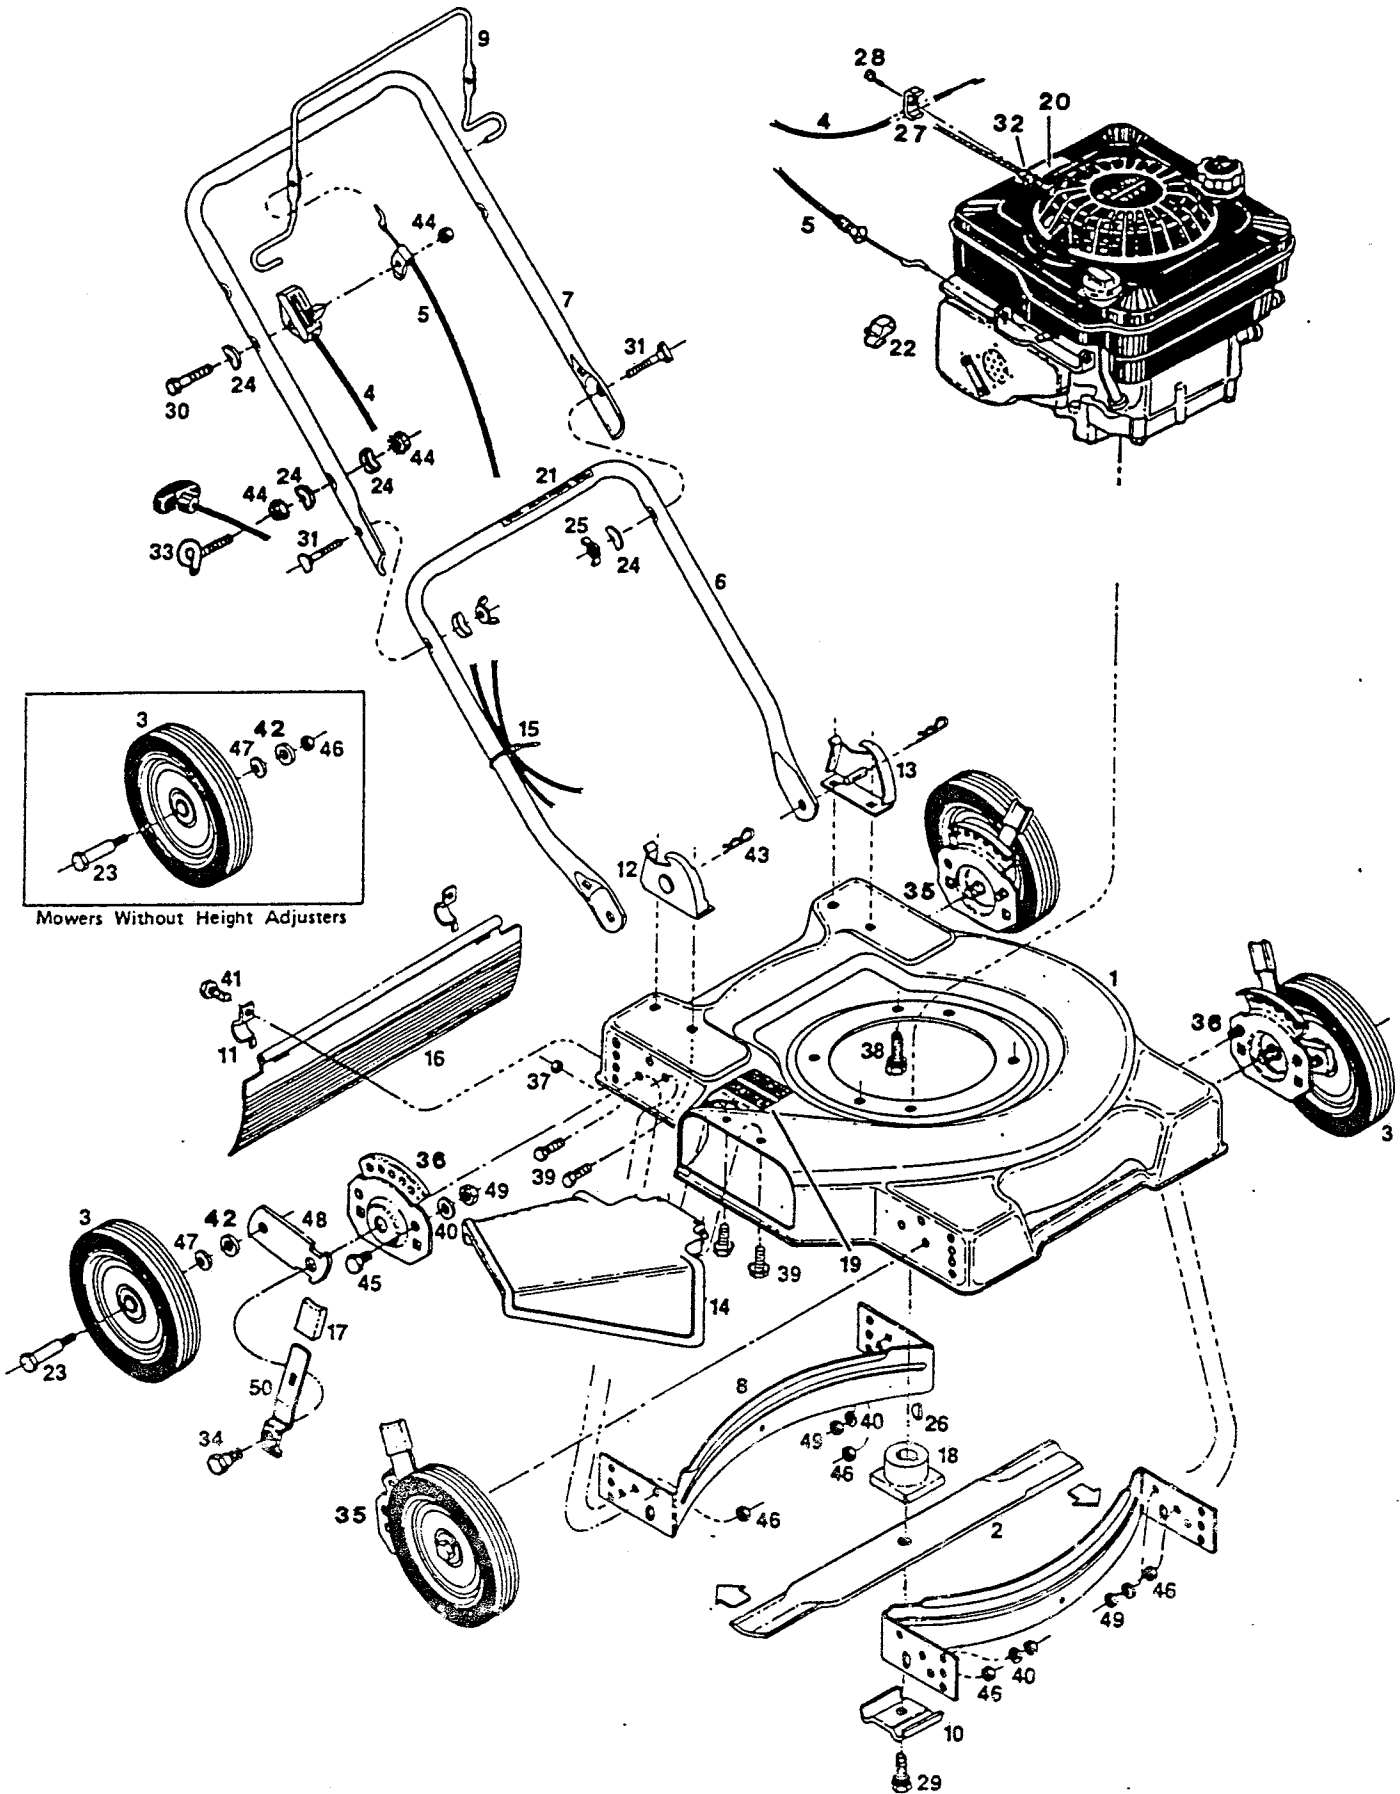

MODEL FUDR22K
22" SIDE DISCHARGE ROTARY MOWER
 Grass Catcher Model: GC6AA P/N 161018
 Repl. Bag: P/N 161158

Mowers Without Height Adjusters

MODEL FUDR22K
22" SIDE DISCHARGE ROTARY MOWER
 Grass Catcher Model: GC6AA P/N 161018
 Repl. Bag: P/N 161158