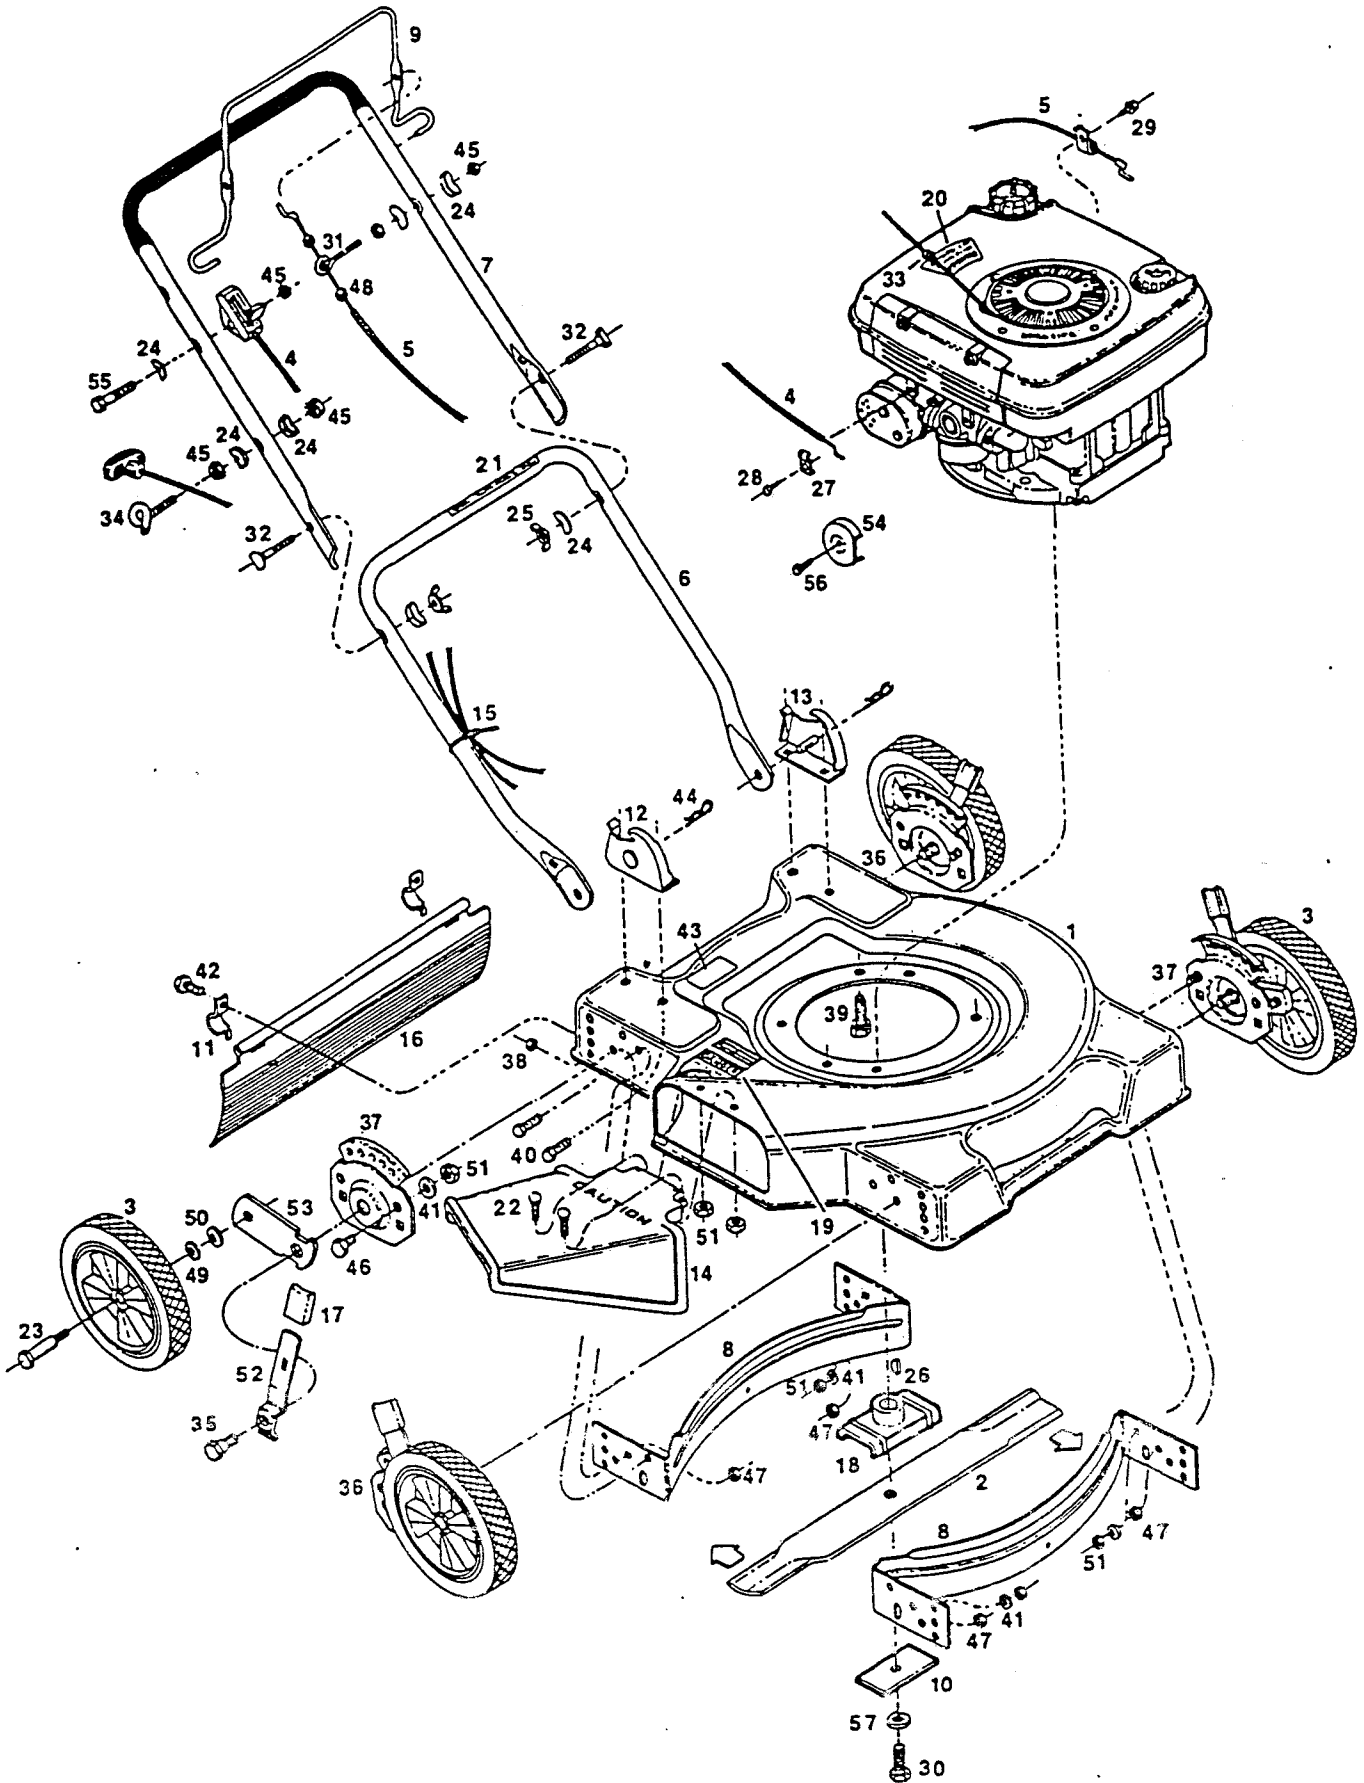

MODEL GRDR22K
22" SIDE DISCHARGE ROTARY MOWER
Grass Catcher Model: GC6AA P/N 161018
Repl. Bag: P/N 160457

MODEL GRDR22K
22" SIDE DISCHARGE ROTARY MOWER
Grass Catcher Model: GC6AA P/N 161018
Repl. Bag: P/N 160457

Index No.	Part No.	Description	Index No.	Part No.	Description
1	014043	Deck 22"	27	150318	Cable Clamp
2	030049	Blade-22" Flat	28	151613	Screw-Hex #10-32 x 3/8 SEMS
3		Wheel Assembly*	29	156869	Screw-Hex #10-32 x 3/8
	042432	8" Plastic - White - Diamond (3-spoke)	30	157255	Bolt-Blade
	040857	8" Plastic - White - Diamond (4-spoke)	31	155234	Eyebolt-Cable
	041111	8" Steel-White-Flange Bearing	32	151928	Bolt-Curved Head 5/16-18 x 1 3/4
4	051219	Control-Throttle w/Cable	33	152074	Rope Stop
5	051474	Cable-Engine/Blade Control	34	152371	Rope Guide
6	071563	Handle-Lower	35	153650	Shoulder Bolt-Hgt. Adj.
7	071076	Handle-Upper*	36	428664	Back Plate-Height Adjuster R.H. Front L.H. Rear
	072413	Handle-Upper w/Cushion	37	428714	Back Plate-Height Adjuster L.H. Front R.H. Rear
	071084	Handle-Upper Coated	38	452318	Nut-#10-24 HX Nylon Insert
8	101519	Baffle Deck*	39	457168	Bolt-3/8-16 x 7/8 Thread Forming
9	104687	Bail-Engine/Blade Control	40	457499	Bolt-1/4-20 x 1/2 Thread Forming
	109470	Bail Coated	41	462093	Washer-Flat 1/4
10	106005	Washer-Blade Adapter	42	458687	Bolt-Hex Head #10-24 x 1/2
11	106914	Clip-Trailing Shield	43	714170	Decal-Model Number
12	107086	Handle Bracket-Right Hand	44	715011	Hairpin Cotter
13	107094	Handle Bracket-Left Hand	45	715037	Nut-Keps 1/4-20
14	391706	Chute Deflector Assembly	46	715045	Bolt-Hex Head 1/4-20 x 3/4
15	110379	Cable Tie	47	451492	Locknut 3/8-16
16	111617	Trailing Shield	48	152223	Nut-Hex 5/16-24 Jam
17	111559	Plastic Tip-Setting Lever	49	715607	Washer-Belleville
18	126466	Blade Adapter	50	715417	Washer 3/8 SAE
19	144063	Decal-Danger	51	715508	Locknut 1/4-20 Top
20	001206	Decal-Blade Warning	52	776500	Setting Lever-Height Adjuster
21	144899	Decal-Starting Instructions	53	777862	Wheel Lever-Height Adjuster
22	150011	Bolt-Carnage 1/4-20 x 5/8	54	133629	Deflector-Muffler*
23	150060	Wheel Bolt	55	450379	Bolt-1/4-20 x 1-3/4
24	150201	Washer-Curved 5/16	56	159574	Screw 8-32 x 3/8*
25	150235	Wingnut 5/16-18	57	156919	Washer-split lock
26	150276	Woodruff Key #6.			

• INDICATES OPTIONAL EQUIPMENT

• INDICATES OPTIONAL EQUIPMENT

- *Contact engine manufacturer's authorized service dealer for parts and warranty
- When servicing use only **Genuine Factory Replacement Parts (OEM)** that are specifically designed for the particular model that you are working with.
- Parts are right or left hand as viewed from the operator's position.
- Model specifications are subject to change without prior notice.
- Do not operate the mower unless all parts are attached and in good working order.
- Lawn mower deck and/or other painted parts differing in color may be substituted without notice