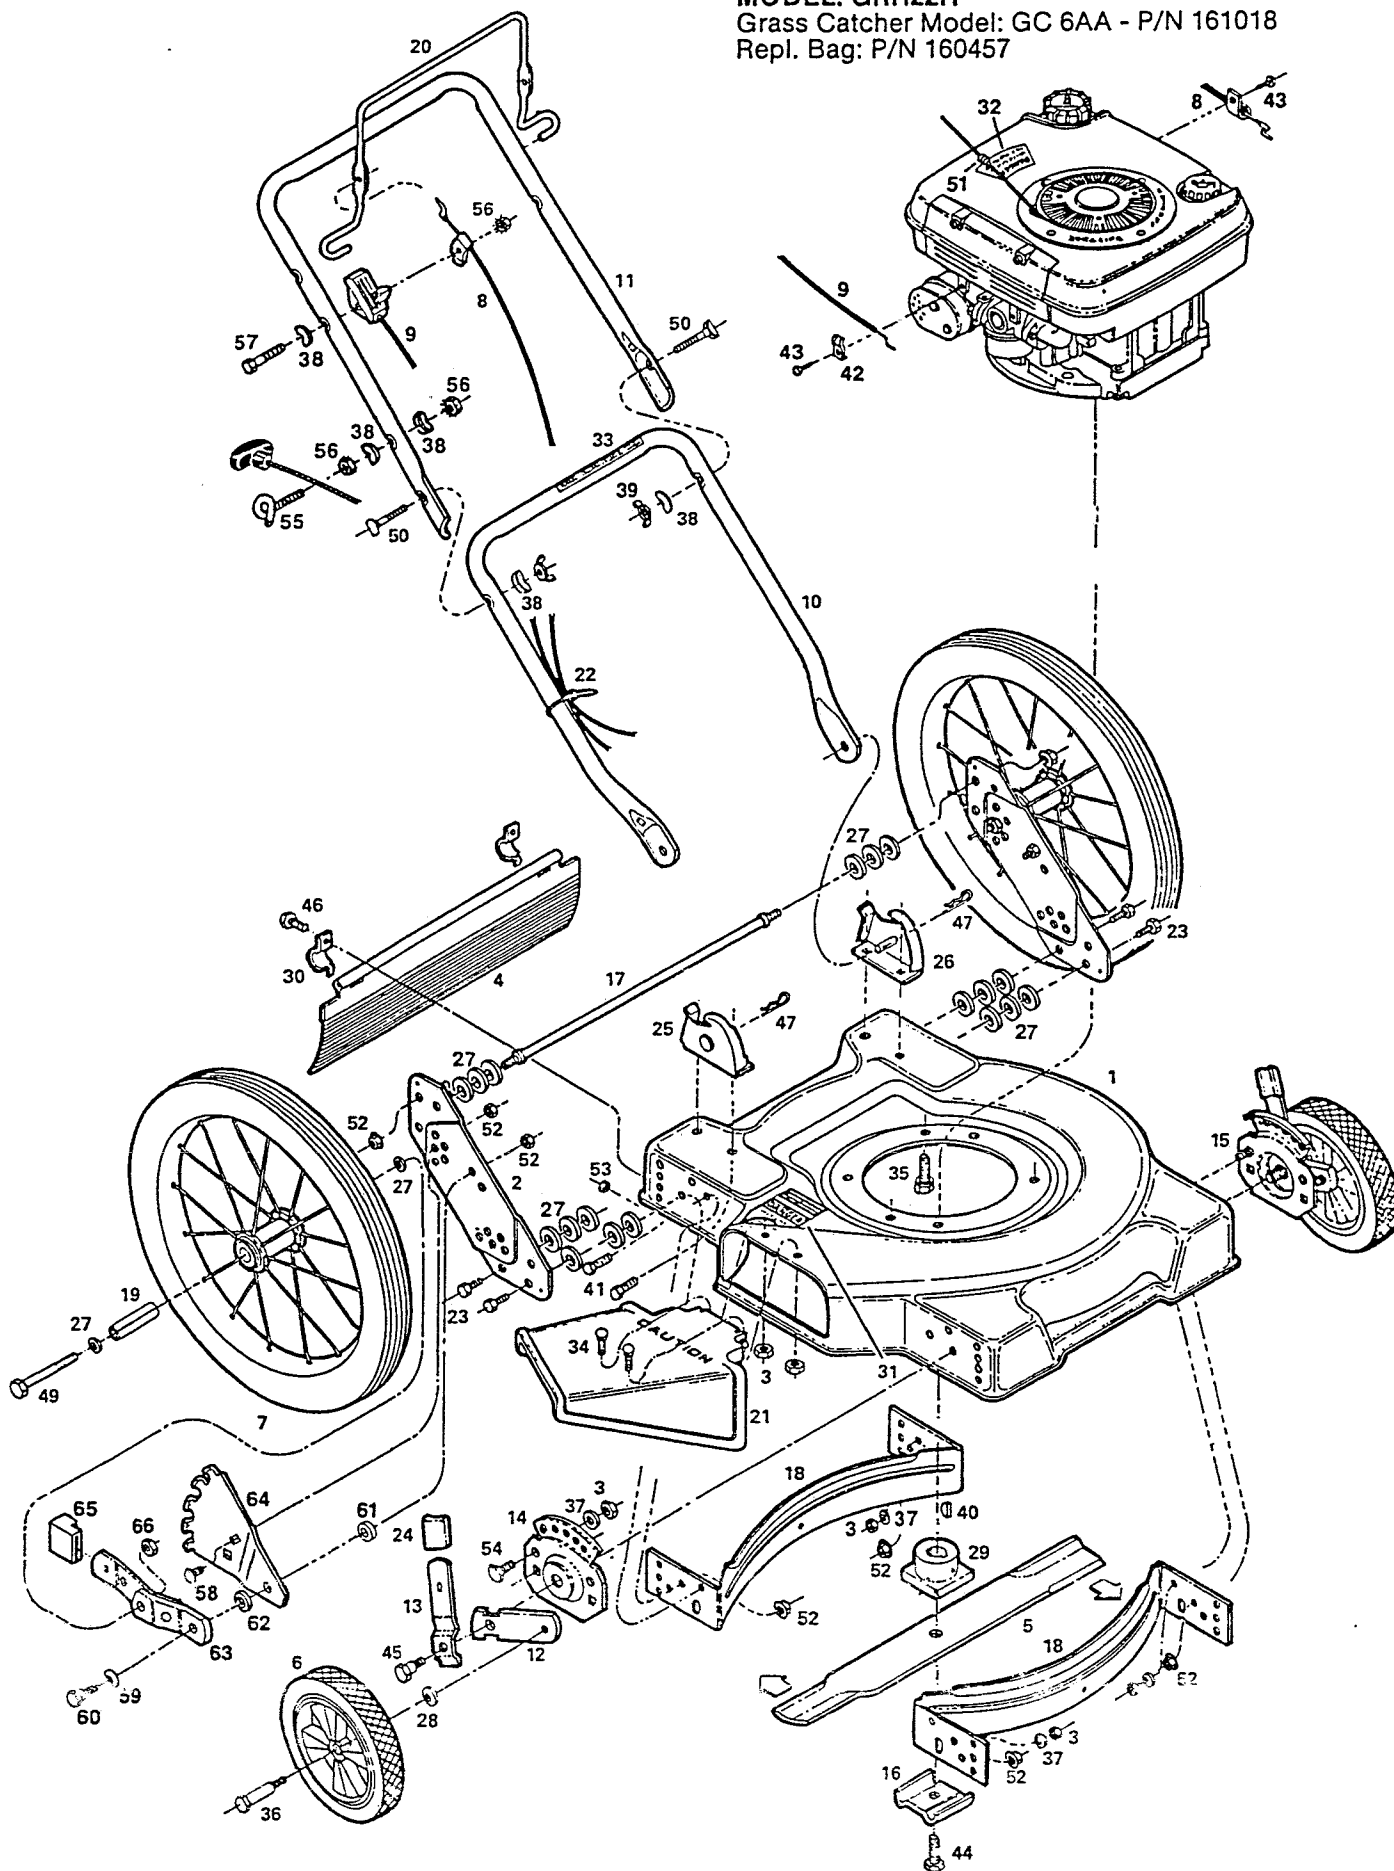

22" SIDE DISCHARGE HIGH-WHEEL ROTARY MOWER
MODEL: GRH22H
Grass Catcher Model: GC 6AA - P/N 161018
Repl. Bag: P/N 160457

**22" SIDE DISCHARGE HIGH-WHEEL ROTARY MOWER
MODEL: GRH22H**

Grass Catcher Model: GC 6AA - P/N 161018

Repl. Bag: P/N 160457

Index Part No.	Index Part No.	Description	Index Part No.	Index Part No.	Description
1	013433	Deck 22"	31	144063	Decal—C.P.S.C. Danger
2	018101	Bracket—Wheel	32	001206	Decal—Blade Warning
3	715508	Nut—1/4-20 Hx Lock	33	144899	Decal—Starting Instructions
4	111617	Shield—Plastic Trailing	34	150011	Bolt—1/4-20 x 5/8 Carriage
5	030049	Blade—22" Flat	35	457168	Bolt—3/8-16 x 7/8 Hx Hd Thd Forming
6		Wheel Assemblies*	36	150060	Bolt—Front Wheel
	040246	7" Plastic-White-Diamond-Nylon Bearing	37	462093	Washer—1/4" Flat
	041046	7" Steel-White-Rib-Flange Bearing	38	150201	Washer—5/16 Curved
	042432	8" Plastic-White-Diamond-Nylon Bearing (3-Spoke)	39	150235	Wingnut—5/16-18
	040857	8" Plastic-White-Diamond-Nylon Bearing (4-Spoke)	40	150276	Key—#6 Woodruff
	041111	8" Steel-White-Rib-Flange Bearing	41	457499	Bolt—1/4-20 x 1/2 Hx Hd Thd Forming
7	040410	Wheel—16 x 1.75	42	150318	Clamp—Cable
8	051474	Cable—Engine/Blade Control	43	150623	Screw—#10 x 5/8 Self-Tap
9	015219	Control—Throttle w/Cable	44	162024	Bolt—Blade
10	071563	Handle—Lower	45	153650	Bolt—Shoulder Height Adjuster
11	071076	Handle—Upper	46	458687	Bolt—#10-24 x 1/2 Hx Hd
	071084	Handle—Upper with Cushion Grip*	47	715011	Pin—#3 Hitch
12	777862	Wheel Lever—Height Adjuster	48	151613	Bolt—#10-32 x 3/8 Hx Hd SEMS
13	776500	Setting Lever—Height Adjuster	49	380394	Bolt—3/8-16 x 3-3/4 Hx Hd
14	428664	Back Plate—Height Adjuster RH Front	50	151928	Bolt—5/16-18 x 1-3/4 Curved Hd
15	428714	Back Plate—Height Adjuster LH Front	51	152074	Stop—Rope
16	106336	Washer—Blade	52	451492	Nut—3/8-16 TopLock Flange
17	100396	Bar—Stabilizer	53	452318	Nut—#10-24 Nylon Insert
18	101519	Baffle—Deck	54	715045	Bolt—1/4-20 x 3/4 Hx Hd
19	103424	Spacer—Wheel Sleeve	55	152371	Guide—Rope
20	104687	Bail—Engine/Blade Control	56	715037	Nut—1/4-20 Keps
21	391706	Chute Deflector Assembly	57	153874	Bolt—1/4-20 x 2-1/4 Hx Hd Gr 2
22	110379	Tie—Cable	58	152405	Bolt—3/8-16 x 3/4 Carriage
23	715326	Bolt—3/8-16 x 1 Hx Hd	59	152421	Washer, Spring—Height Adjuster
24	110510	Plastic Tip—Setting Lever	60	156125	Bolt, Shoulder—Height Adjuster
25	107086	Bracket—RH Handle	61	156182	Washer, Plastic—Height Adjuster
26	107094	Bracket—LH Handle	62	156877	Washer—3/8 Hardened
27	715417	Washer—3/8 SAE Flat	63	091033	Wheel Arm Assembly
28	715607	Washer—3/8 Belleville	64	091249	Back Plate—Height Adjuster
29	133231	Adapter—Blade	65	111559	Plastic Tip—Height Adjuster
30	106914	Clip—Trailing Shield	66	715524	Locknut 3/8-16 Jam

• INDICATES OPTIONAL EQUIPMENT

• INDICATES OPTIONAL EQUIPMENT

When servicing use only genuine factory replacement parts that are specifically for your particular model.

NOTE: Parts are right or left hand as viewed from the operator position.

Specifications subject to change without prior notice.