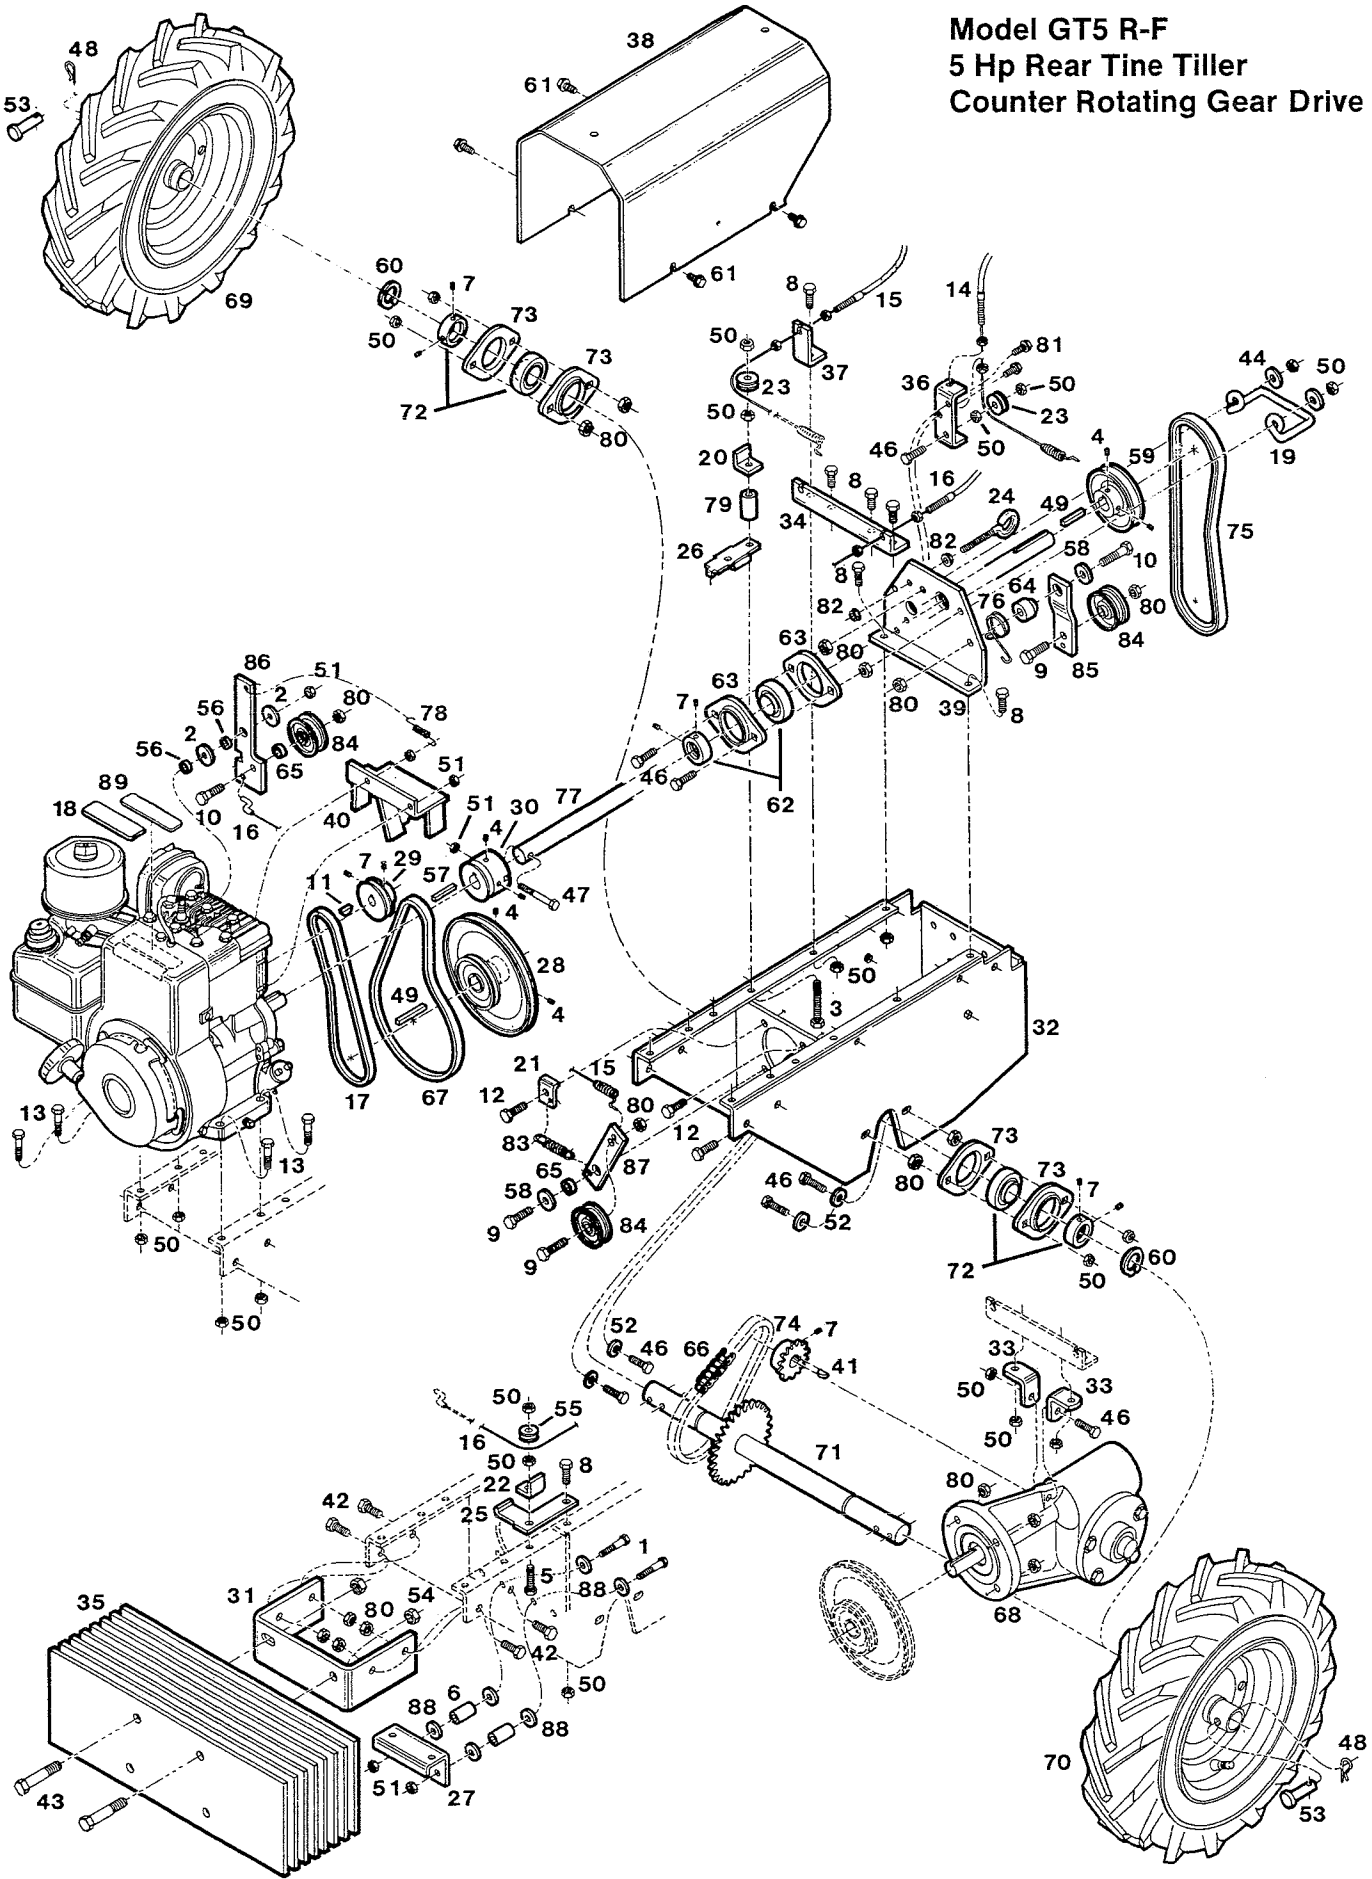

**Model GT5 R-F  
5 Hp Rear Tine Tiller  
Counter Rotating Gear Drive**

**Model GT5 R-F  
5 Hp Rear Tine Tiller  
Counter Rotating Gear Drive**

**WHEEL DRIVE TRANSMISSION**

Ref. No.	Part No.	Description
1.	311118	Lockwasher - 5/16 Split
2.	615500	Plug-Pipe
3.	616417	Washer-Thrust
4.	616425	Ring-Retaining
5.	616433	Plug-"O" Ring
6.	616441	Ring-"O"
7.	616755	Gasket-Gear Cover
8.	617019	Bolt-5/16-18x7/8 HX HD
9.	621334	Shim-.003
10.	621342	Shim-.005
11.	622175	Elbow-Street
12.	622381	Transmission Housing w/Bearings and Seals
13.	622399	Cover Assembly
14.	155515	Pin-1/4x1-1/8
15.	616730	Worm
16.	617084	Shaft-Worm
17.	616466	Pin-3/8x2 Drive-Lok
18.	616698	Wheel-Worm
19.	621854	Shaft-Axle
20.	616383	Seal-Oil
21.	616391	Seal-Double Oil
22.	616524	Bearing-Needle
23.	622324	Bearing-Sleeve
24.	572289	Cover
25.	545582	Bearing Assembly
26.	621862	Transmission Assembly