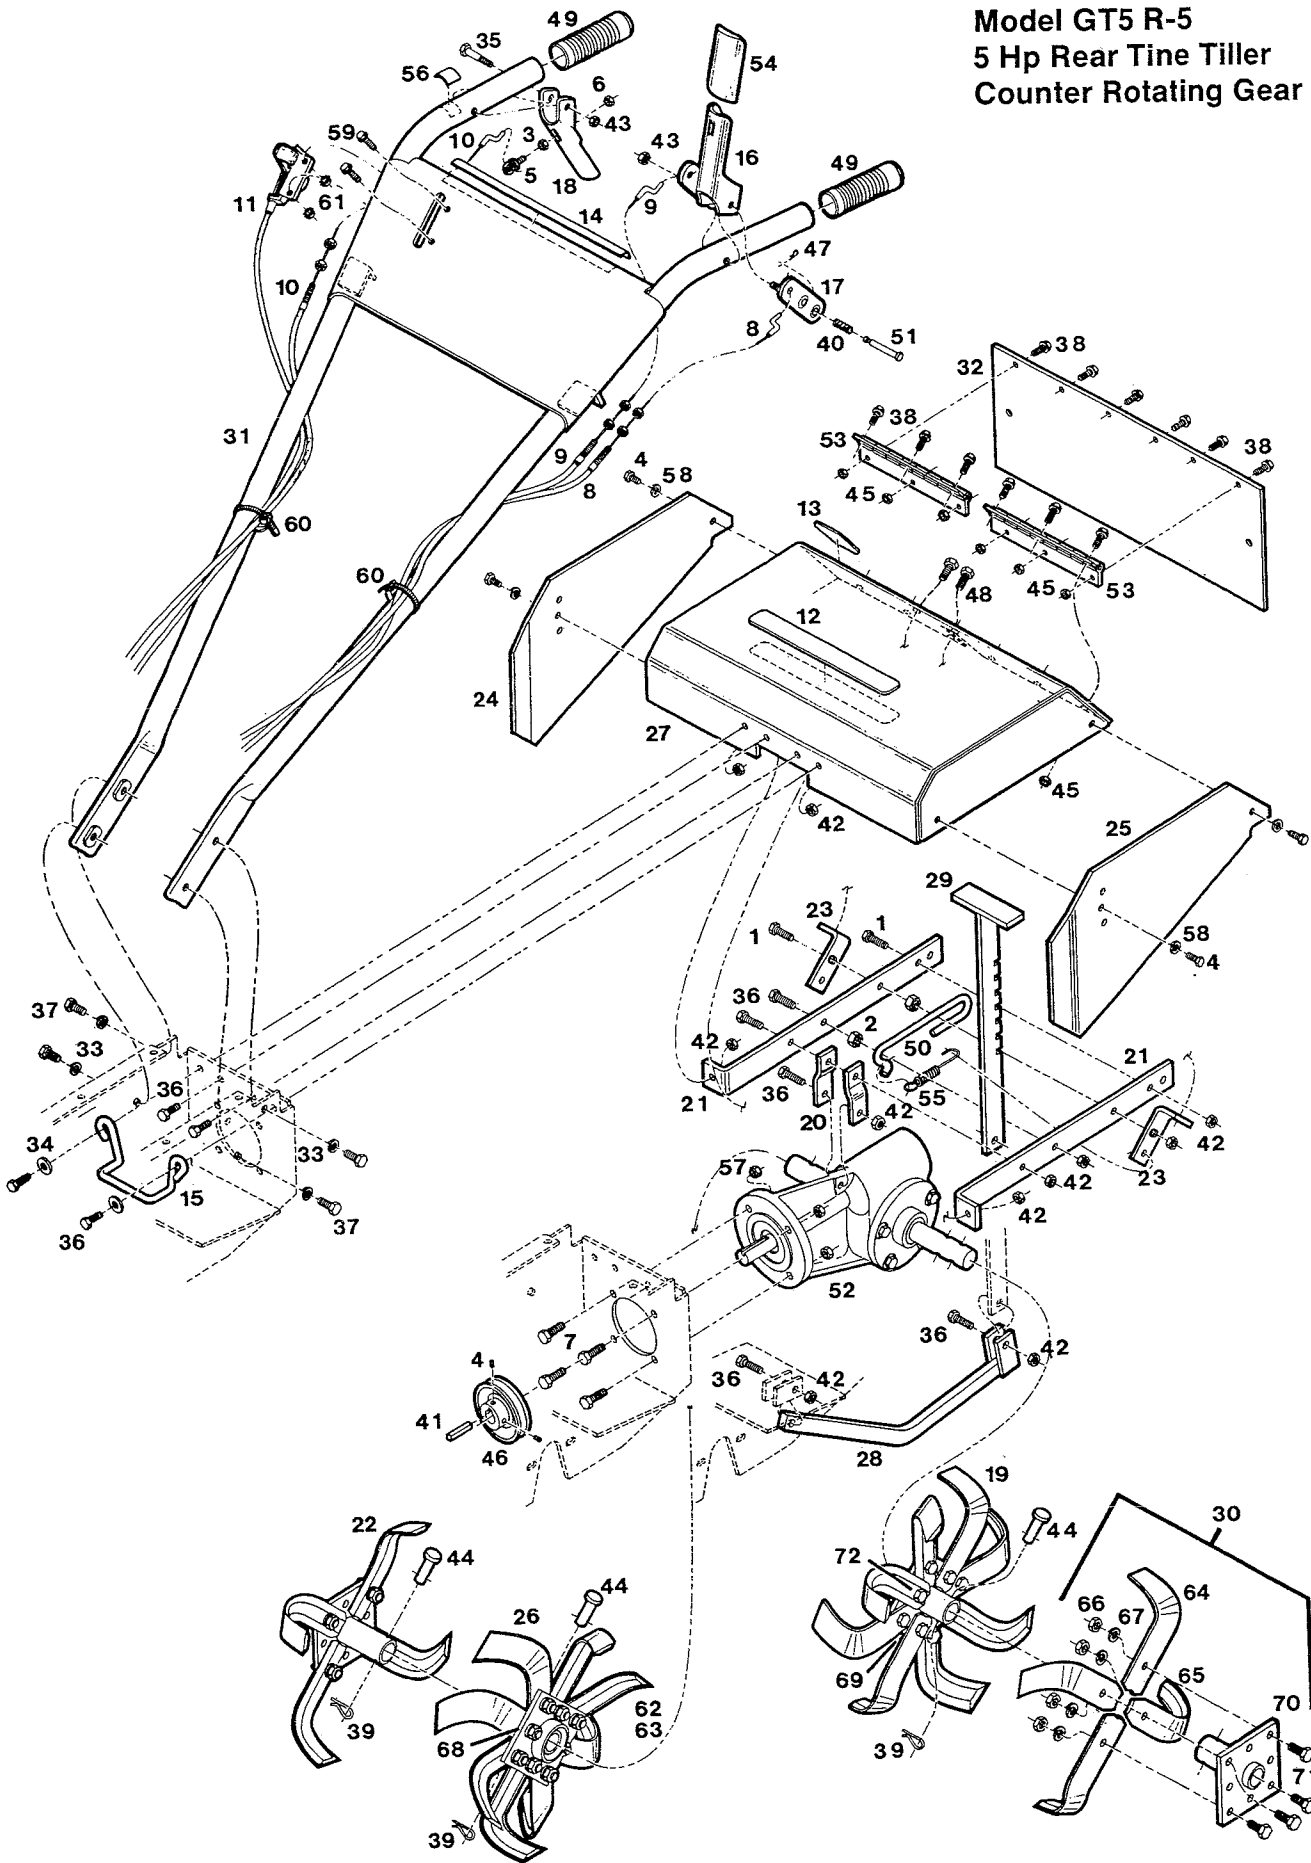

Model GT5 R-5
5 Hp Rear Tine Tiller
Counter Rotating Gear Drive

PARTS LIST

**Model GT5 R-5
5 Hp Rear Tine Tiller
Counter Rotating Gear Drive**

Ref. No.	Part No.	Description	Ref. No.	Part No.	Description
1.	150250	Bolt-5/16x1½ HX HD	37	616128	Bolt-¾-16x¾ HX HD
2.	310003	Nut-½-13 HX	38	616177	Screw-10-24x½ WSR HD
3.	310052	Nut-¼-20 HX	39	616227	Pin-Hair
4.	449587	Bolt-¼-20x5/8 HX HD	40	616243	Spring
5.	450478	Bolt-Spade	41	616276	Key-3/16x1¾
6.	452615	Nut-¼-20 Elastic	42	616342	Nut-5/16-18 Lock
7.	457176	Bolt-¾-16x1¼ HX HD GR 5	43	616375	Nut-¼-20 Lock
8.	530022	Cable-Tine Drive	44	616532	Pin-Clevis
9.	530030	Cable-Ground Drive	45	616615	Nut-#10-24 Lock
10.	530048	Cable-Reverse Drive	46	616870	Pulley-3½ OD
11.	530055	Control Throttle	47	617126	Pin-Hair
12.	551648	Decal-Caution	48	617514	Screw-5/16-18 Self-tapping
13.	551655	Decal-Warning	49	619221	Grip-Handle
14.	551663	Decal-Grd Drive and Tine Instructions	50	620310	Pusher-Depth Bar
15.	555235	Keeper-Lower Belt	51	621235	Pin-Clutch Clevis
16.	555433	Lever-Wheel Clutch	52	621870	Transmission Assembly
17.	555441	Lever-Tine	53	622183	Hinge
18.	555714	Lever-Reverse Clutch	54	622662	Jacket-Clutch Lever
19.	571299	Tine Assembly	55	623058	Spring-Depth Bar
20.	571323	Bracket-Transmission Support	56	623462	Decal-Reverse
21.	571372	Bar-Dirt Shield Support	57	624908	Nut-¾-16 Lock
22.	571380	Tine Assembly	58	715094	Lockwasher-¼ Split
23.	571414	Bracket-Dirt Shield	59	458687	Screw-#10-24x½ Slt. HX HD
24.	571489	Plate-RH Side	60	621672	Tie-Cable
25.	571497	Plate-LH Side	61	715334	Nut-#10-24 Keps
26.	571505	Tine Assembly	62	556209	Tine-11" RH
27.	571604	Weldment-Dirt Shield	63	556217	Tine-11" LH
28.	571679	Weldment-Skid Bar	64	556225	Tine-13" RH
29.	571687	Weldment-Depth Bar	65	556233	Tine-13" LH
30.	571729	Tine Assembly	66	615633	Nut-¾-24 HX
31.	574319	Weldment-Handle	67	615666	Lockwasher-¾ Split
32.	574228	Flap-Dirt Shield	68	617720	Weldment-Tube and Plate
33.	615666	Washer-¾ Nom Lock	69	617787	Spacer-Tine
34.	615708	Washer-5/16 Nom Flat	70	622290	Weldment-Tube and Plate
35.	615773	Bolt-¼-20x2 HX HD	71	624940	Bolt-¾-24x1 HX HD GR 5
36.	615831	Bolt-5/16x1¼ HX HD	72	624957	Bolt-¾-24x1¼ HX HD GR 5