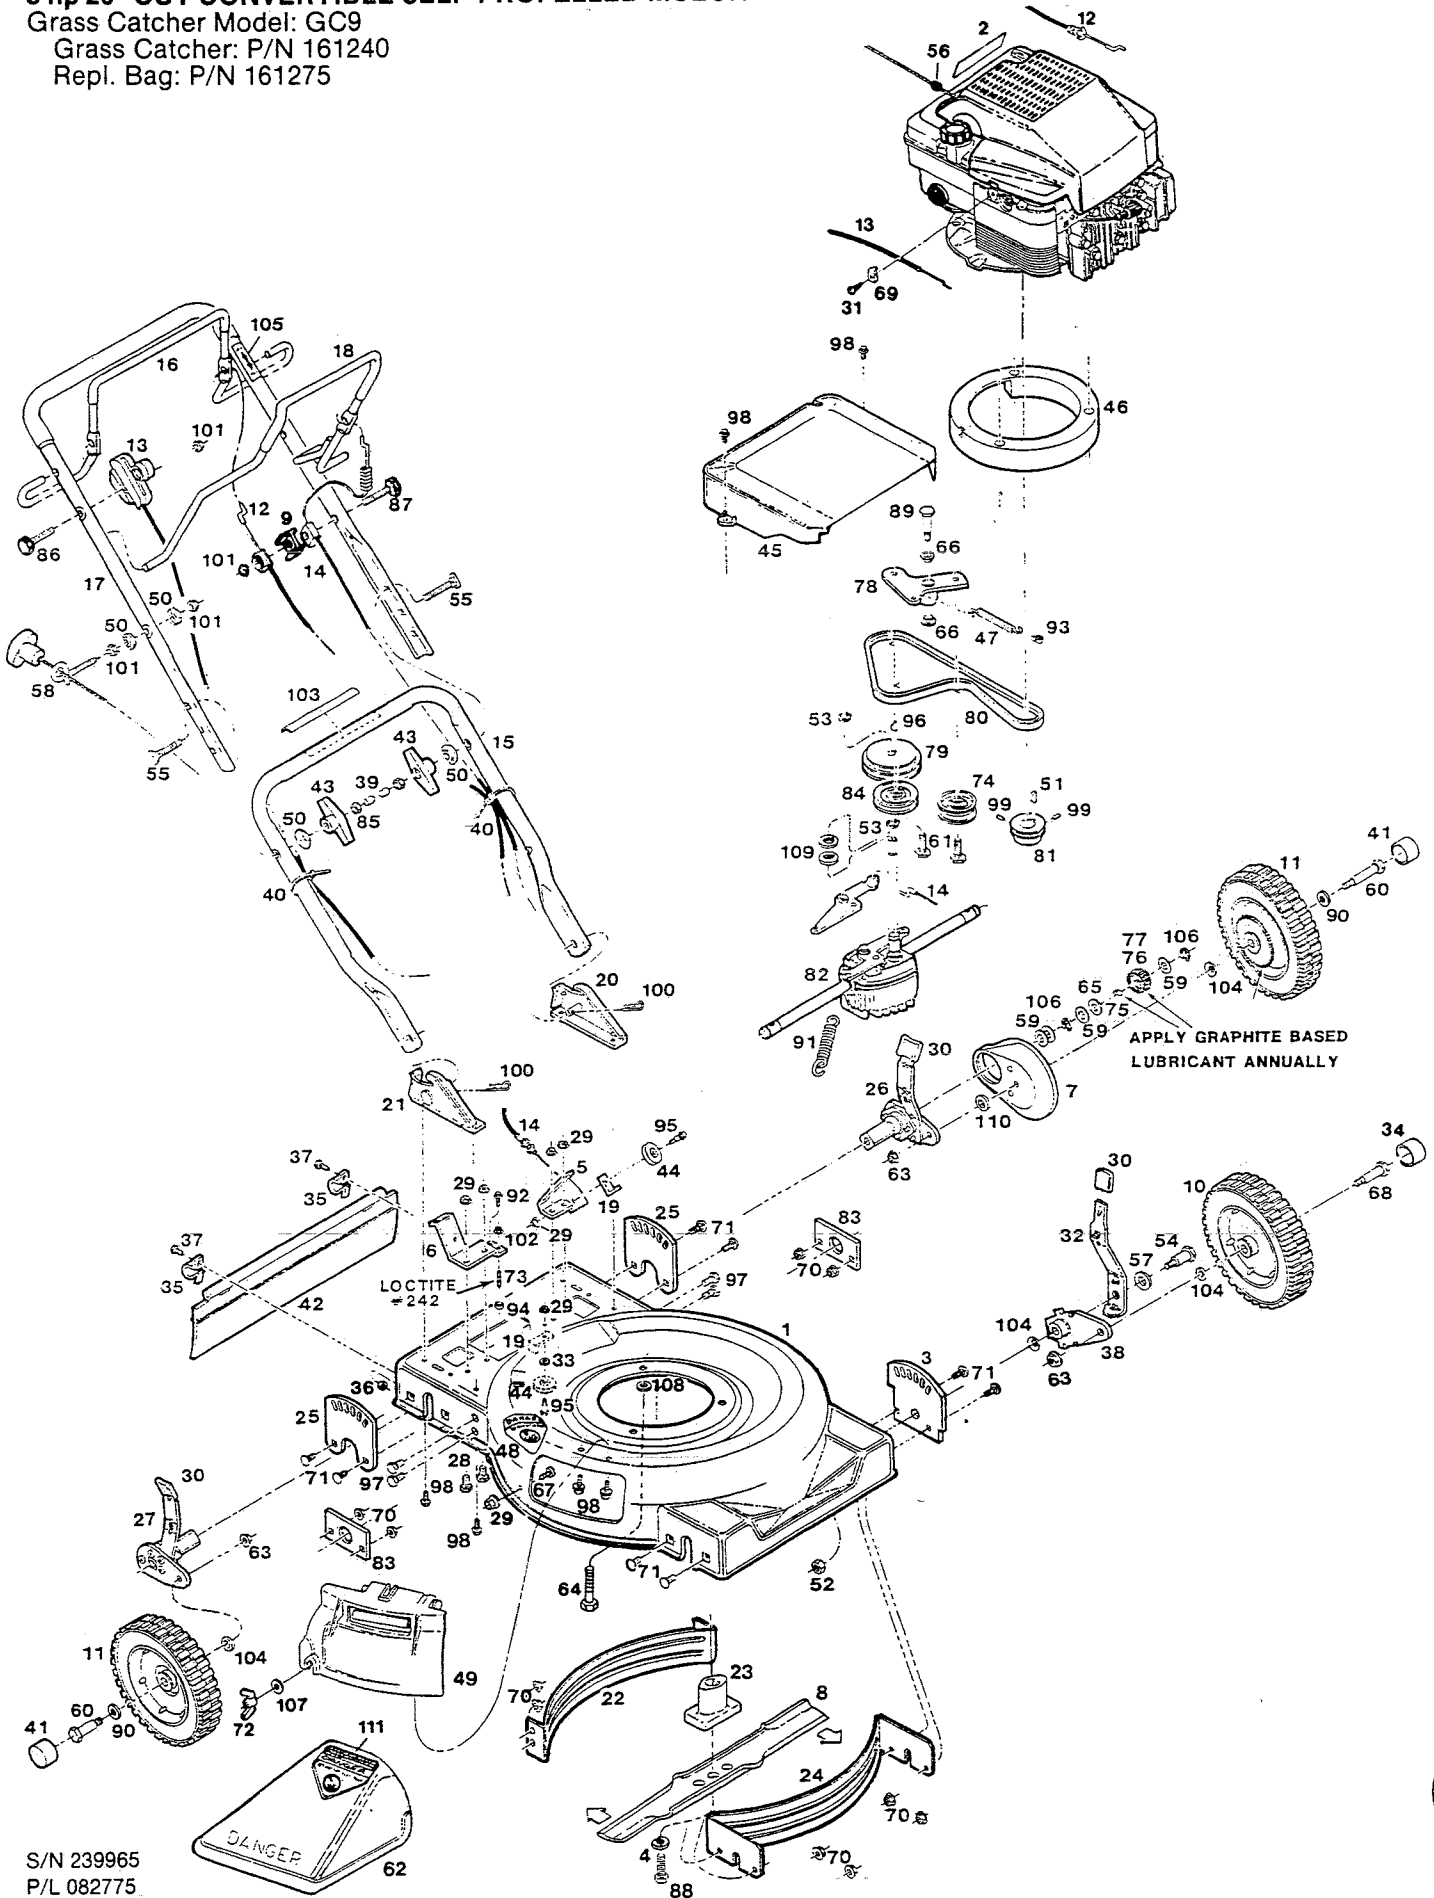

MODEL: HAMC5SPAM
5 hp 20" CUT CONVERTIBLE SELF-PROPELLED MULCHING MOWER

Grass Catcher Model: GC9
Grass Catcher: P/N 161240
Repl. Bag: P/N 161275

S/N 239965
P/L 082775
O/M 082796
E/M 082690

MODEL: HAMC5SPAM
5 hp 20" CUT CONVERTIBLE SELF-PROPELLED MULCHING MOWER
Grass Catcher Model: GC9
Grass Catcher: P/N 161240
Repl. Bag: P/N 161275

Index No.	Part No.	Description	Index No.	Part No.	Description
1	023805	Deck 20" Mulcher	57	164020	Washer - Hardened
2	009415	Decal - Warning Blade Rotation	58	152371	Rope Guide
3	093146	Plate - Height Adjuster - Front	59	152553	Washer-Thrust 1/2
4	156919	Lockwasher 3/8 H.D.	60	154328	Bolt - Wheel, Rear
5	088674	Bracket - Pulley Mounting	61	154369	Bolt - 3/8-16 x 1 1/4 Shaved Head
6	088658	Bracket - Trans Pulley	62	115295	Chute Deflector Assembly
7	022236	Cover - Drive Wheel	63	156406	Nut - Hex 3/8-16 Flange
8	031401	Blade - 20" Mulcher	64	382892	Screw - 5/16 - 16 x 2 1/4 Sems
9	115337	Spacer - Cable Mount	65	156638	Washer - Flat 1/2
10	043226	Wheel - Front 8"	66	156653	Bearing - Flange Nylon
11	043225	Wheel - Rear 8" w/Gear	67	166631	Stud - 1/4-20
12	053097	Cable - Engine/Blade Control	68	166620	Bolt - Wheel, Front
13	053066	Cable - Throttle Control	69	157552	Clamp - Cable
14	052522	Cable - Drive Engagement	70	157610	Locknut - Flange 5/16-18
15	072991	Handle - Lower	71	158907	Bolt - Carriage 5/16-18 x 5/8
16	109389	Bail - Engine/Blade Control	72	587998	Wing Nut
17	073197	Handle - Upper	73	163840	Stud - Short
18	022764	Bail - Ground Drive	74	170621	Pulley - Idler, Flat
19	096305	Bracket Cable Retainer	75	171041	Dog - Drive
20	093161	Bracket - Handle LH	76	171058	Gear - Drive RH
21	093153	Bracket - Handle RH	77	171066	Gear - Drive LH
22	087080	Baffle - Rear	78	171496	Arm - Idler
23	093443	Blade Adapter	79	171819	Pulley - 2 Speed
24	087288	Baffle - Front	80	171652	V-Belt
25	093120	Plate - Height Adjuster - Rear	81	171660	Sheave - Engine
26	089987	Wheel Arm Assembly L.H. Rear	82	171751	Transmission Assembly
27	089979	Wheel Arm Assembly R.H. Rear	83	179176	Support - Wheel Hub
28	457044	Bolt - 1/4-20 x 1/2	84	305367	Pulley - Idler V-Groove
29	715078	Nut - 1/4-20 Flange Lock	85	310045	Nut - 5/16-18
30	114462	Tip - Plastic	86	150433	Bolt - 1/4 - 20 x 2
31	150623	Screw - Hex Slotted #10 x 5/8	87	153874	Bolt - 1/4 - 20 x 2 1/4
32	091817	Lever Height Adjuster - Front	88	164533	Bolt - Blade 3/8-24 x 2 1/2 Gr. 8
33	158956	Washer - 1/4	89	381665	Bolt - Shoulder
34	672345	Cap - Hub (Front)	90	156620	Washer 1/2 x 1
35	106914	Clip-Trailing Shield	91	381780	Spring - Transmission Return
36	452318	Nut #10-24 Hex Nylon Insert	92	150326	Screw #10-24 x 1/2 Hex Slot Head
37	458687	Bolt #10-24 x 1/2	93	381889	Clip - "U" Tinnerman
38	091819	Wheel Arm - Front	94	382150	Spacer
39	110064	Cap - Plastic Bolt	95	158683	Bolt - Shoulder 1/4-20
40	110379	Cable Tie	96	446450	Key - Woodruff
41	112045	Cap - Hub (Rear)	97	159780	Bolt - Hex 5/16-18 x 5/8 Flange
42	114421	Trailing Shield - Plastic	98	164998	Bolt - 1/4-20 x 1/2 Thread Forming
43	113589	Knob - Handle	99	315093	Screw Set 5/16-18 x 1/4
44	112177	Pulley - Drive Cable	100	715011	Hairpin Cotter
45	115488	Cover - Transmission	101	715037	Nut - 1/4-20 Keps
46	115489	Spacer - Engine	102	715334	Nut #10-24 Keps
47	135665	Spring - Extension	103	799599	Decal - Starting Instructions
48	144063	Decal - Warning CPSC	104	715607	Washer - Belleville
49	093922	Mulch Cover Assembly	105	794412	Decal - Drive Control
50	150201	Washer - Curved 5/16	106	153940	Ring - Transmission - Axle
51	150276	Woodruff Key #6	107	615690	Washer - 1/4 Flat
52	715441	Nut 3/8-16 Twin Whiz	108	150771	Washer - Flat
53	151282	Ring - Transmission - Top	109	162289	Spacer - Notched
54	164897	Bolt - Shoulder	110	158469	Washer - 3/8 flat
55	151936	Bolt - Curved Head 5/16-18 x 2 1/4	111	143115	Decal - Danger
56	152074	Rope Stop			

S/N 239965
P/L 082775
O/M 082796
E/M 082690