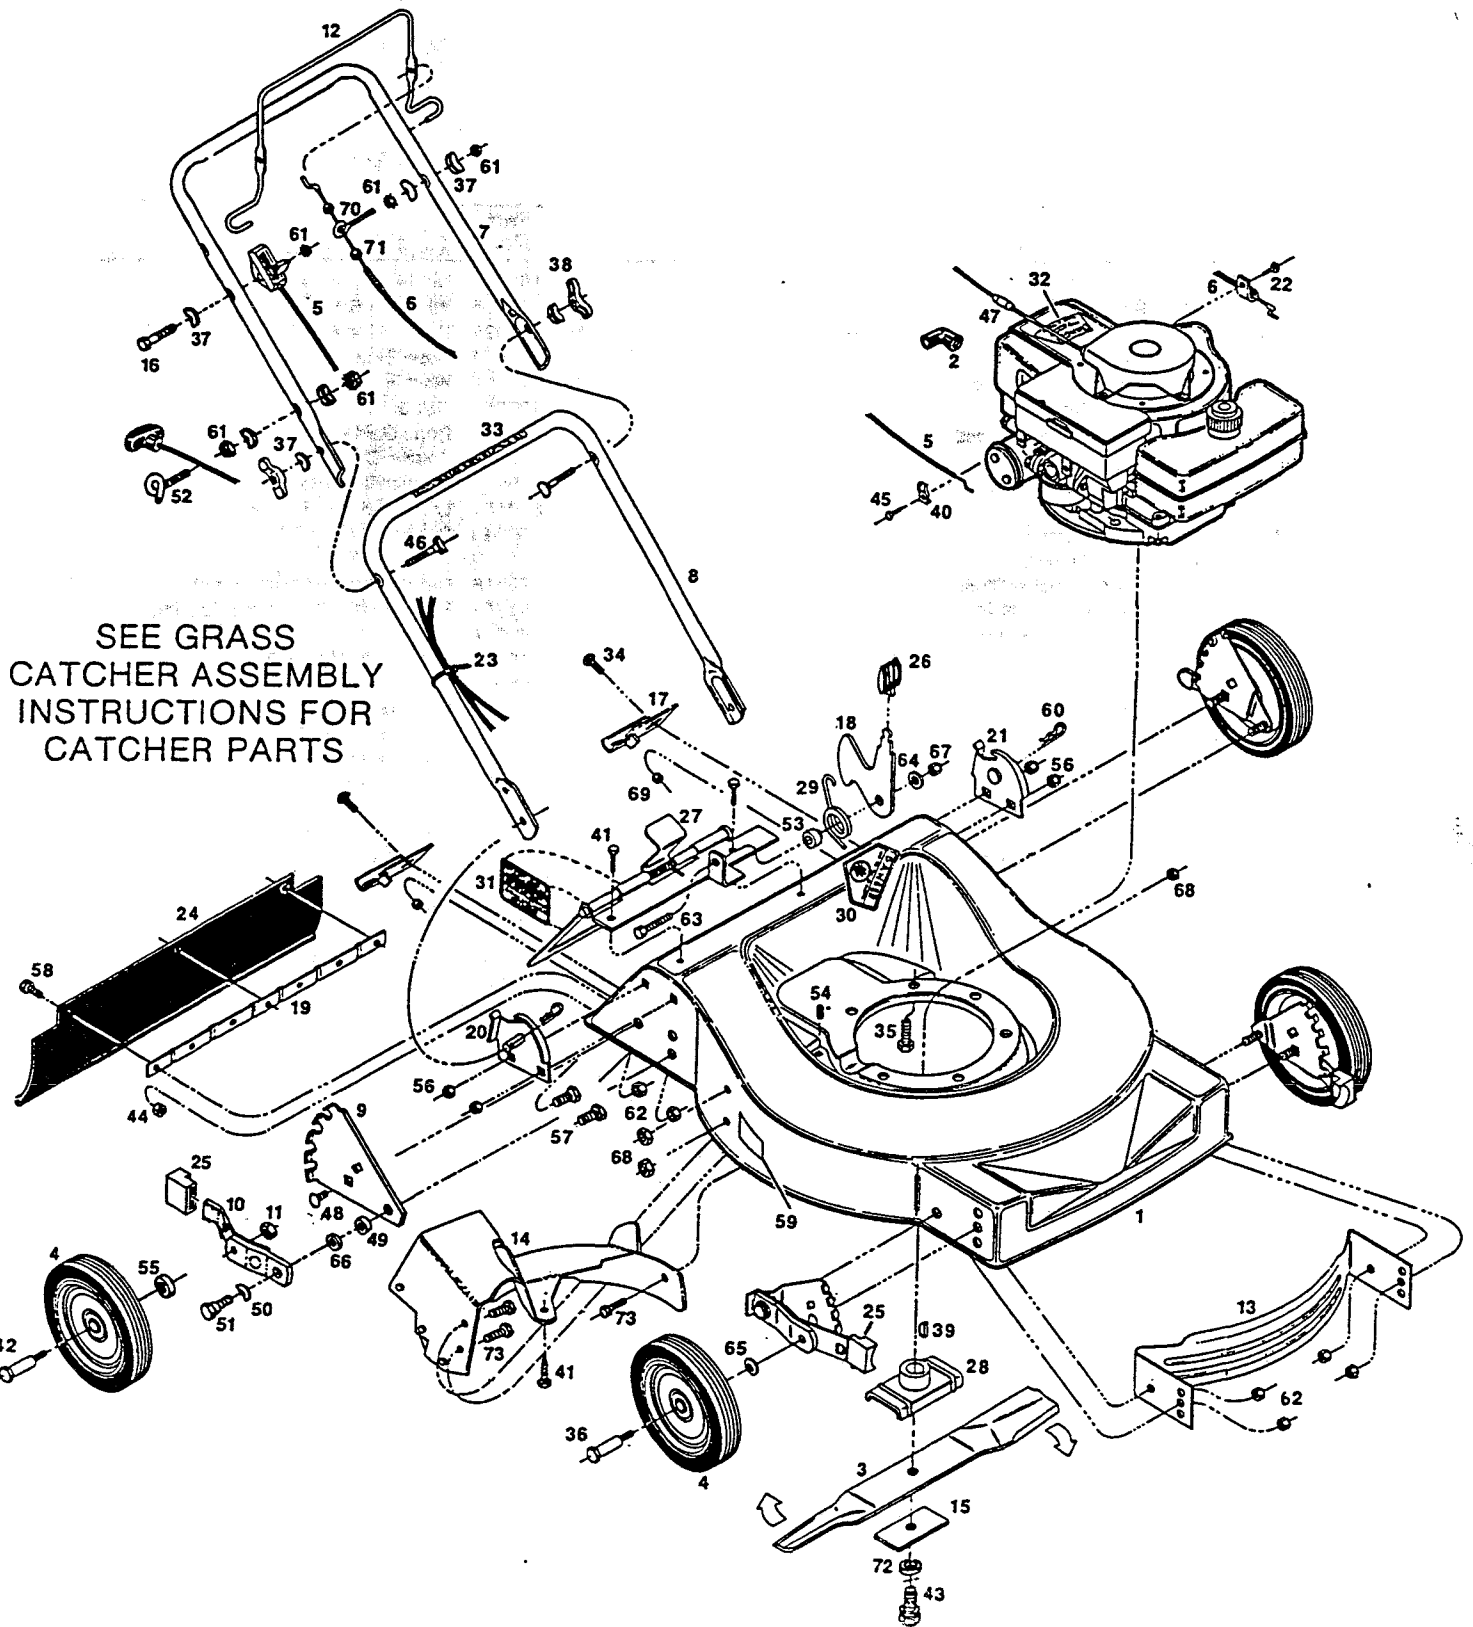

**21" REAR BAGGING ROTARY MOWER
MODEL HDRB21TG**
Grass Catcher see p. 62

**21" REAR BAGGING ROTARY MOWER
MODEL HDRB21TG**
Grass Catcher see p. 62

Index No.	Part No.	Description	Index No.	Part No.	Description
1	013441	Deck—21"	38	150235	Wing Nut 5/16-18
2	110833	Cover-Spark Plug	39	150276	Woodruff Key #6
3	030338	Blade—21"	40	150318	Cable Clamp
4	042432	8" Plastic-White-Diamond-Nylon Bearing	41	150623	Screw—Hex Head Sheet Metal #10 X 5/8
5	051227	Control—Throttle w/Cable	42	156133	Shoulder Bolt—Wheel Rear
6	051524	Cable—Engine/Blade Control	43	157255	Bolt—Blade
7	071076	Handle—Upper	44	452318	Locknut—10-24 Hex
8	071449	Handle—Lower	45	151613	Screw-Hex #10-32 X 3/8 SEMS
9	091249	Back Plate—Height Adjuster	46	151928	Bolt—Curved Head Crg 5/16-18 X 1-3/4
10	091264	Wheel Arm Assembly	47	152074	Rope Stop
11	715524	Nut-Lock 3/8-16	48	152405	Bolt—Carriage 3/8-16 X 3/4
12	104687	Bail—Engine/Blade Control	49	156182	Washer—Plastic—Height Adjuster
13	105825	Baffle—Front	50	152421	Washer—Spring—Height Adjuster
14	127191	Baffle Assembly—Rear	51	156125	Shoulder Bolt—Height Adjuster
15	106005	Blade Washer	52	152371	Rope Guide
16	450379	Bolt-1/4-20 X 1-3/4 Hex	53	152637	Spacer—Catcher Latch
17	109546	Catcher Frame Bracket	54	111856	Cap-Bolt
18	108324	Catcher Latch	55	152686	Spacer—Rear Wheel
19	109496	Trailing Shield Mounting Strip	56	310151	Locknut—5/16-18 Nylok
20	097162	Handle Bracket—Right Hand	57	450346	Bolt—Hex 5/16-18 X 3/4
21	097170	Handle Bracket—Left Hand	58	458687	Bolt—Hex Head 10-24 X 1/2
22	156869	Screw—Hex Washer Head 10-32 X 3/8	59	714170	Decal—Rating Plate
23	110379	Cable Tie	60	715011	Hitch Pin #3
24	111625	Trailing Shield—Plastic	61	715037	Locknut 1/4-20 Keps
25	112540	Tip—Height Adjuster	62	451492	Locknut 3/8-16 TopLock
26	111724	Knob—Catcher Latch	63	715292	Bolt-Hex Head 1/4-20 X 1
27	013706	Door Assembly	64	715300	Washer 1/4"
28	126466	Blade Adapter	65	715607	Washer—Spring Wheel
29	133371	Torsion Spring—Catcher Latch	66	156877	Washer—3/8 Hardened
30	143115	Decal—Danger	67	715508	Locknut 1/4-20 Top
31	002451	Decal—Door Warning	68	451419	Locknut 1/4-20 Flanged Top
32	001461	Decal—Blade Warning	69	715078	Nut—Flange Whiz 1/4-20
33	144899	Decal—Starting Instructions	70	155234	Eyebolt—Cable
34	150011	Bolt—Carriage 1/4-20 X 5/8 Gr. 5	71	152223	Nut-Hex 5/16-24 Jam
35	457168	Bolt-3/8-16 X 7/8 Thread Forming	72	156919	Lockwasher 3/8 HD split
36	150730	Shoulder Bolt—Wheel Front	73	156851	Bolt 1/4-20 X 3/8 Shaved HD
37	150201	Washer—Curved 5/16			