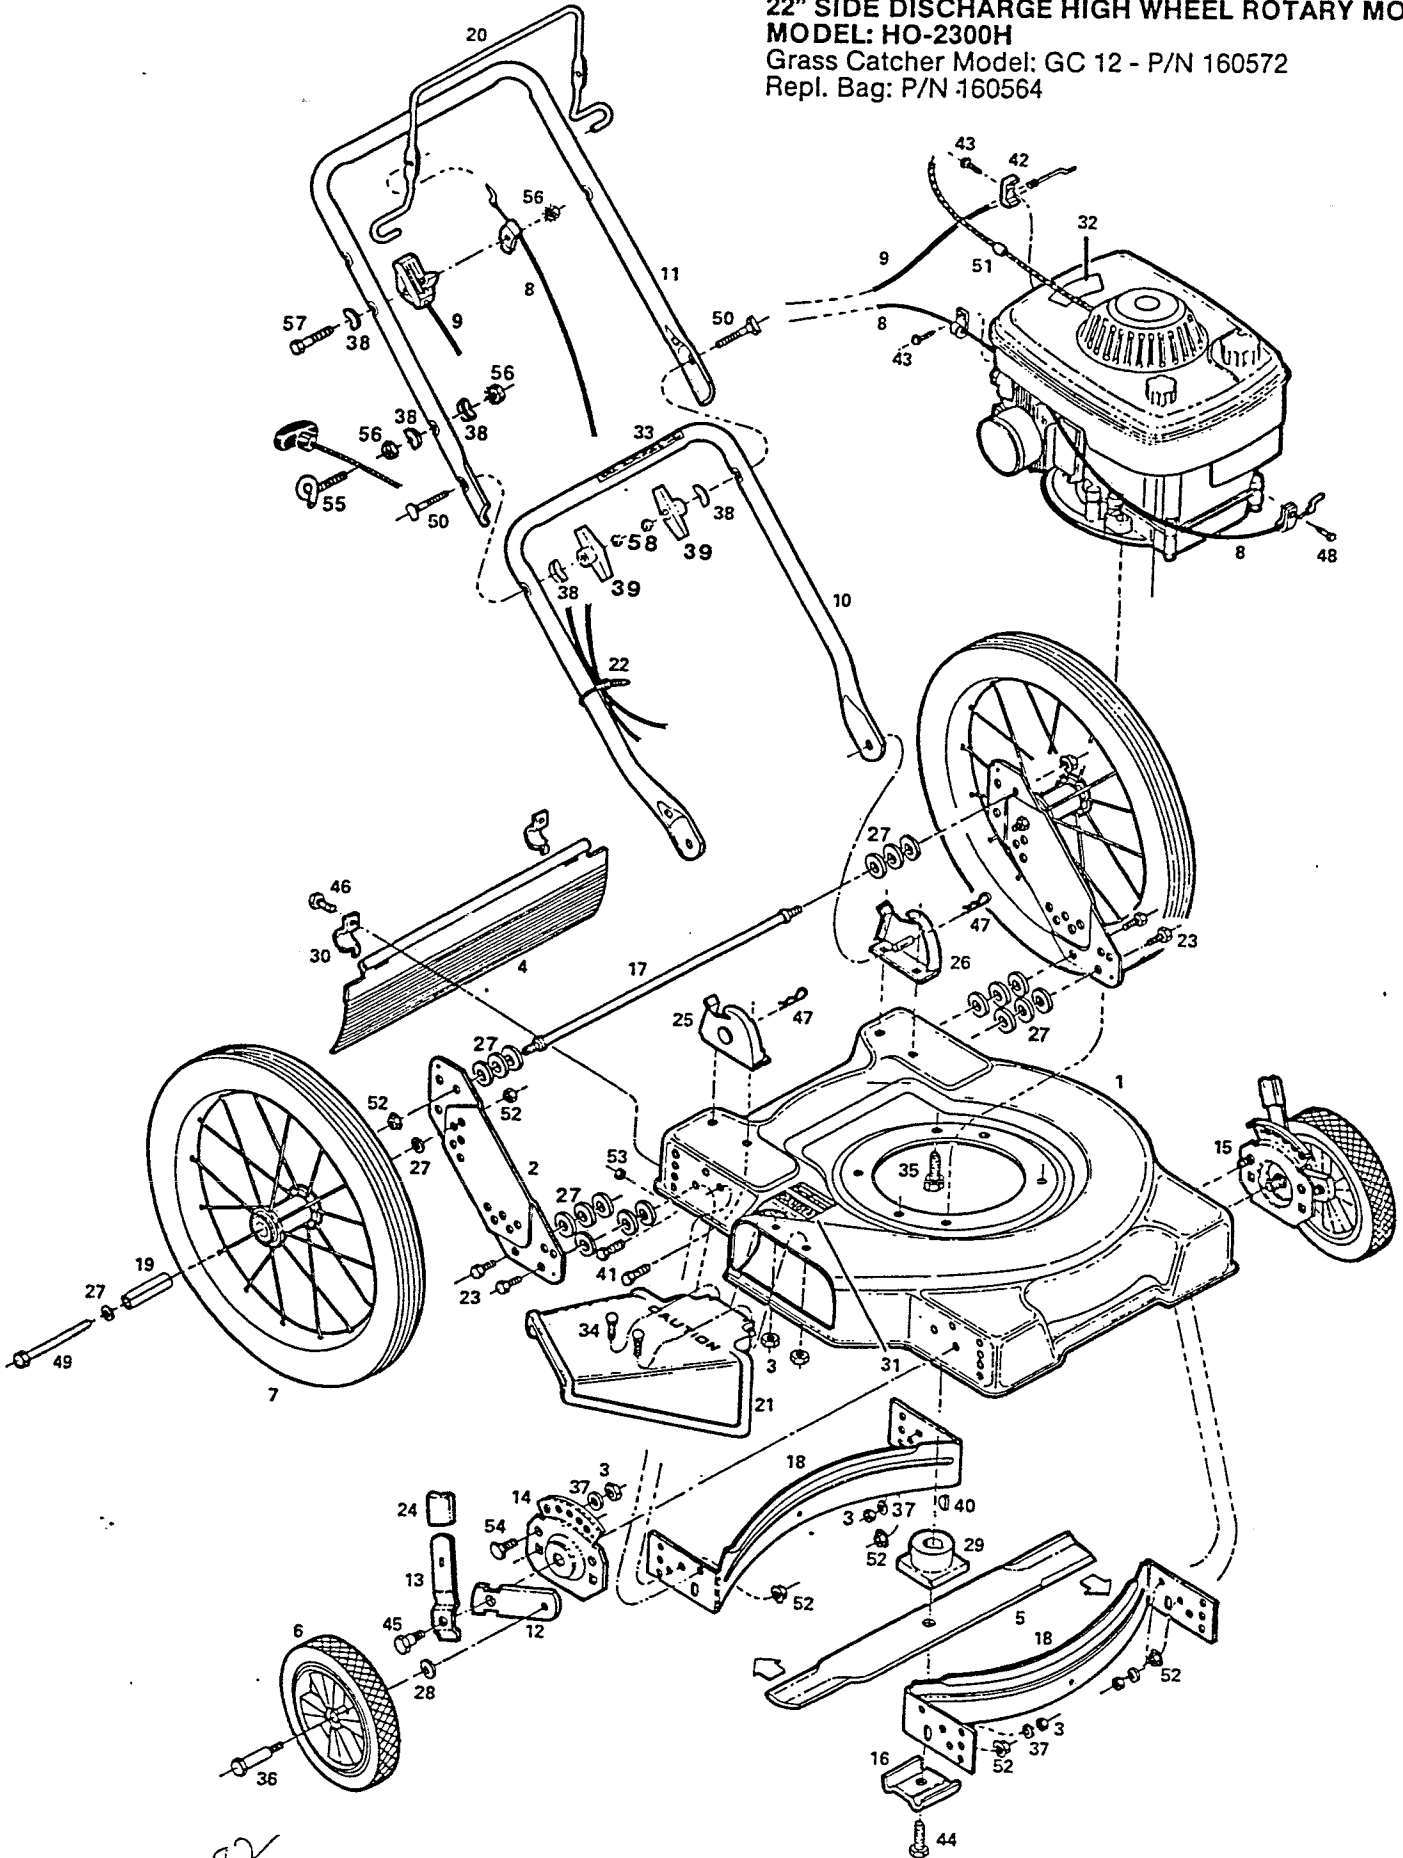

22" SIDE DISCHARGE HIGH WHEEL ROTARY MOWER
MODEL: HO-2300H
Grass Catcher Model: GC 12 - P/N 160572
Repl. Bag: P/N 160564

22" SIDE DISCHARGE HIGH WHEEL ROTARY MOWER
MODEL: HO-2300H
Grass Catcher Model: GC 12 - P/N 160572
Repl. Bag: P/N 160564

Index No.	Part No.	Description	Index No.	Part No.	Description
1	013540	Deck 22" Red	28	715607	Washer - 3/8 Belleville
2	018101	Bracket - Wheel	29	133231	Adapter - Blade
3	715508	Nut - 1/4-20 Hx Lock	30	106914	Clip - Trailing Shield
4	111617	Shield - Plastic Trailing	31	144063	Decal - C.P.S.C. Danger
5	030049	Blade - 22" Flat	32	001206	Decal - Blade Warning
6		Wheel Assemblies*	33	144899	Decal - Starting Instructions
	040857	8" Plastic - White - Diamond - Nylon Bearing	34	150011	Bolt - 1/4-20 x 5/8 Carriage
	040865	8" Plastic - White - Diamond - Roller Bearing	35	457168	Bolt - 3/8-16 x 7/8 Hx Hd Thd Forming
	041111	8" Steel - White - Rib - Flange Bearing	36	150060	Bolt - Front Wheel
7	040410	Wheel - 16 x 1.75	37	462093	Washer - 1/4" Flat
8	051466	Cable - Engine/Blade Control	38	150201	Washer - 5/16 Curved
9	051235	Control - Throttle w/Cable	39	113589	Knob - Wing
10	071563	Handle - Lower	40	150276	Key - #6 Woodruff
11	071076	Handle - Upper	41	457499	Bolt - 1/4-20 x 1/2 Hx Hd Thd Forming
	071084	Handle-Upper with Cushion Grips*	42	150318	Clamp - Cable
12	777862	Wheel Lever - Height Adjuster*	43	150623	Screw - #10 x 5/8 Self-Tap
13	776500	Setting Lever - Height Adjuster*	44	162024	Bolt - Blade
14	428664	Back Plate - Height Adjuster RH Front*	45	153650	Bolt - Shoulder Height Adjuster*
15	428714	Back Plate - Height Adjuster LH Front*	46	458687	Bolt - #10-24 x 12 1/2 Hx Hd
16	106336	Washer - Blade	47	715011	Pin - #3 Hitch
17	100396	Bar - Stabilizer	48	151613	Bolt - #10-32 x 3/8 Hx Hd SEMS
18	101519	Baffle- Deck	49	151647	Bolt - 3/8-16 x 4 Hx Hd
19	103424	Spacer - Wheel Sleeve	50	151928	Bolt - 5/16-18 x 1-3/4 Curved Hd
20	104687	Ball - Engine/Blade Control	51	152074	Stop - Rope
21	391706	Chute Deflector Assembly	52	451492	Nut - 3/8-16 Top Lock Flange
22	110379	Tie - Cable	53	452318	Nut - #10-24 Nylon Insert
23	715326	Bolt - 3/8-16 x 1 Hx Hd	54	715045	Bolt - 1/4-20 x 3/4 Hx Hd
24	111559	Plastic Tip - Setting Lever*	55	152371	Guide - Rope
25	107086	Bracket - RH Handle	56	715037	Nut - 1/4-20 Keeps
26	107094	Bracket - LH Handle	57	153874	Bolt - 1/4-20 x 2-1/4 Hx Hd Gr 2
27	715417	Washer - 3/8 SAE Flat	58	310045	Nut - 5/16-18 Hex

When servicing use only genuine factory replacement parts that are specifically for your particular model.

NOTE: Parts are right or left hand as viewed from the operator position.

Specifications subject to change without prior notice.

• Indicates optional equipment.

229682