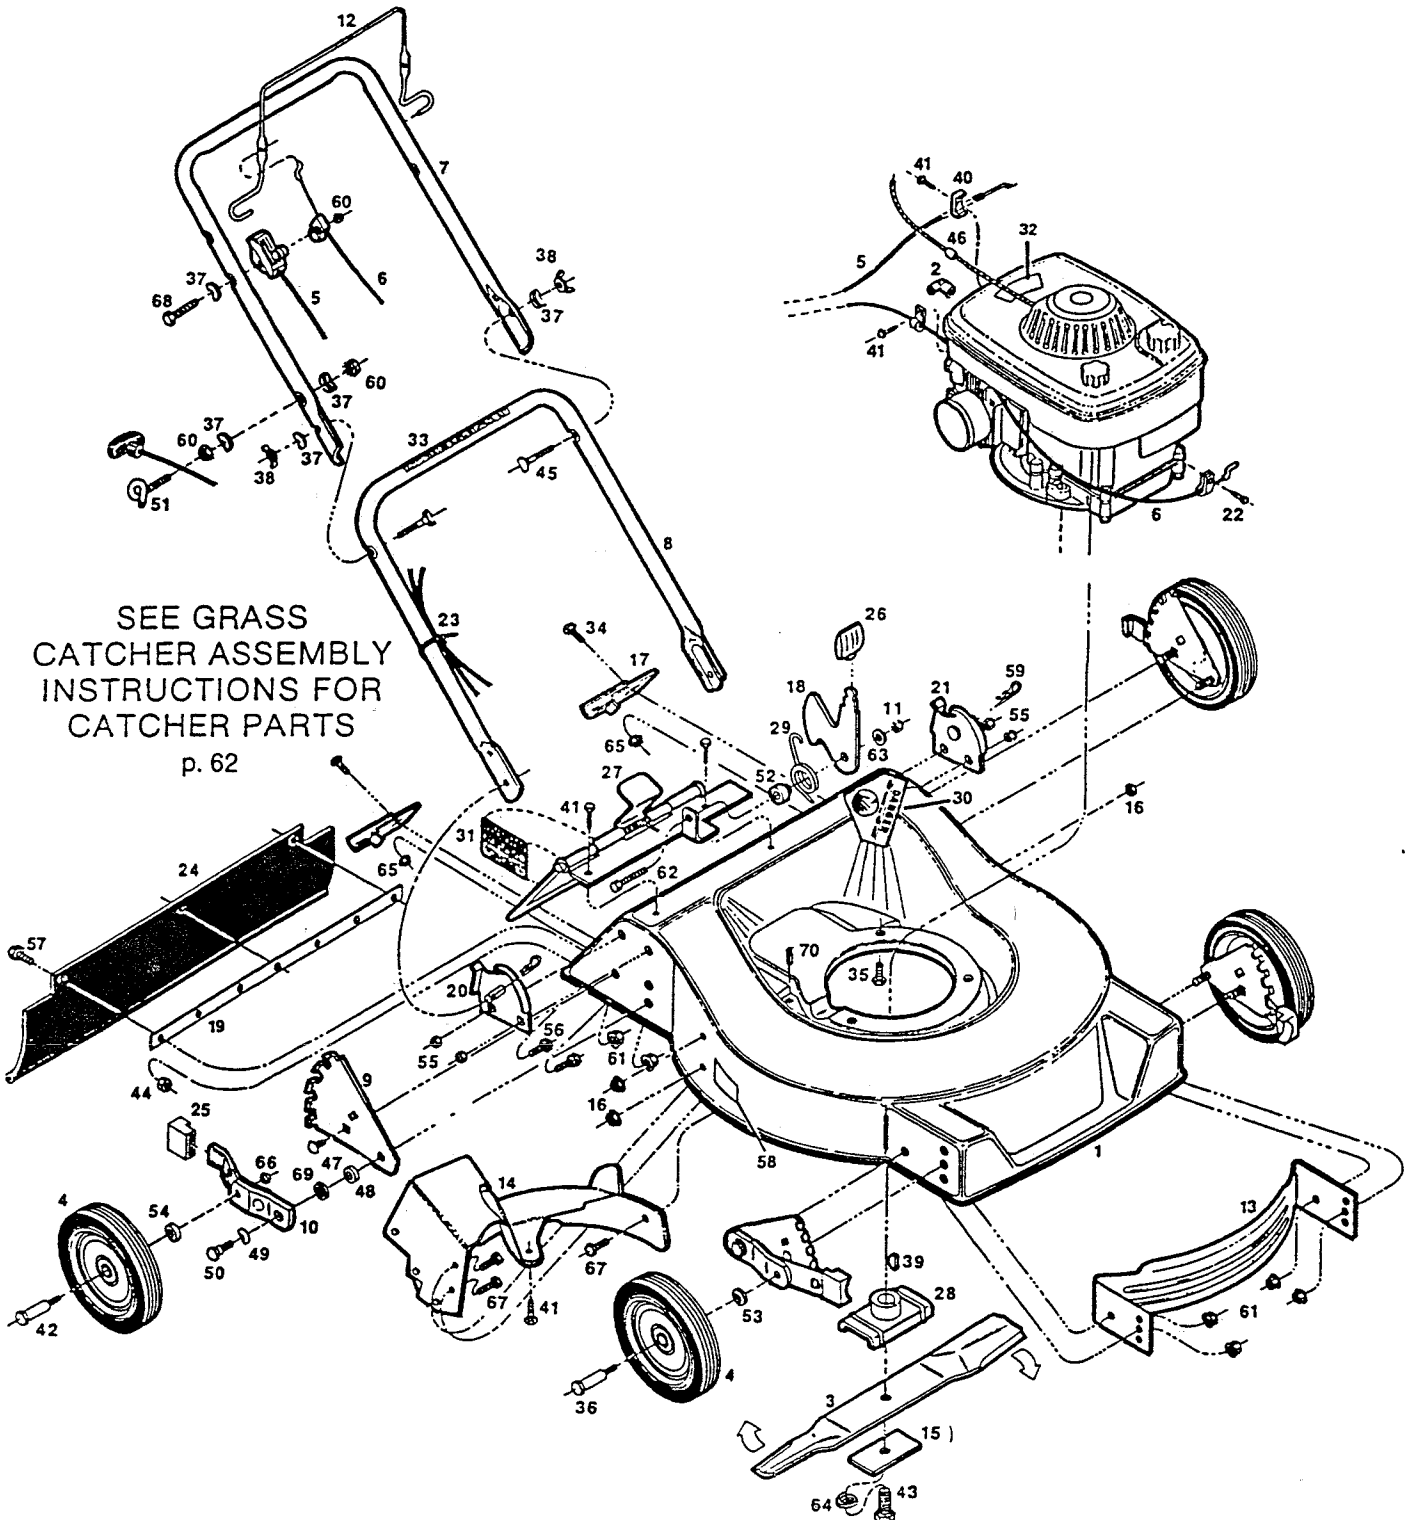

21" REAR BAGGING ROTARY MOWER
MODEL: HR4DH21H
ORBH421H
Grass Catcher Included: See p. 62

21" REAR BAGGING ROTARY MOWER
 MODEL: HR4DH21H
 ORBH421H
 Grass Catcher Included: See p. 62

Index No.	Part No.	Description	Index No.	Part No.	Description
1	014035	Deck—21"	35	457168	Bolt—3/8-16 x 7/8 Thread Forming
2	110833	Cover-Spark Plug	36	150730	Shoulder Bolt—Wheel Front
3	030338	Blade—21"	37	150201	Washer—Curved 5/16
4		Wheel Assemblies*	38	150235	Wing Nut 5/16-18
	040741	8" Plastic-White-Cog-Nylon Bearing	39	150276	Woodruff Key #6
	041111	8" Steel-White-Rib-Flange Bearing	40	150318	Cable Clamp
	042432	8" Plastic-White-Diamond-Nylon Bearing	41	150623	Screw—Hex Head Sheet Metal #10 x 5/8
5	051243	Control—Throttle w/Cable	42	156133	Shoulder Bolt—Wheel Rear
6	051482	Cable—Engine/Blade Control	43	157255	Bolt—Blade 3/8-24 x 1 Gr. 5
7	071084	Handle—Upper	44	452318	Locknut—10-24 Hex
8	071449	Handle—Lower	45	151928	Bolt—Curved Head Crg 5/16-18 x 1-3/4
9	091249	Back Plate—Height Adjuster	46	152074	Rope Stop
10	091033	Wheel Arm Assy	47	152405	Bolt—Carriage 3/8-16 x 3/4
11	715508	Locknut 1/4-20 Top	48	156182	Washer—Plastic—Height Adjuster
12	104687	Bail—Engine/Blade Control	49	152421	Washer—Spring—Height Adjuster
13	105825	Baffle—Front	50	156125	Shoulder Bolt—Height Adjuster
14	085100	Baffle Assembly-Rear	51	152371	Rope Guide
15	106005	Blade Washer	52	152637	Spacer—Catcher Latch
16	451419	Locknut 1/4-20 Flanged Top	53	715607	Washer - 3/8 Belleville
17	109546	Catcher Frame Bracket	54	152686	Spacer—Rear Wheel
18	108324	Catcher Latch	55	310151	Locknut—5/16-18 Nylok
19	109496	Trailing Shield Mounting Strip	56	450346	Bolt-5/16-18 x 3/4
20	097162	Handle Bracket—Right Hand	57	458687	Bolt—Hex Head 10-24 x 1/2
21	097170	Handle Bracket—Left Hand	58	714170	Decal—Rating Plate
22	151613	Screw—Hex Washer Head 10-32 x 3/8	59	715011	Hitch Pin #3
23	110379	Cable Tie	60	715037	Locknut 1/4-20 Keps
24	111625	Trailing Shield—Plastic	61	451492	Nut-3/8-16 TopLock Flange
25	112540	Plastic Tip—Height Adjuster	62	715292	Bolt—Hex Head 1/4-20 x 1
26	111724	Knob—Catcher Latch	63	715300	Washer 1/4"
27	013706	Door Assembly	64	156919	Lockwasher 3/8 HD Split
28	126466	Blade Adapter	65	715078	Nut-Flange Whiz 1/4-20
29	133371	Torsion Spring—Catcher Latch	66	715524	Nut-3/8-16 Lock
30	143115	Decal—Danger	67	156851	Bolt 1/4-20 x3/8 Shaved HD
31	002451	Decal—Door Warning	68	153874	Bolt-1/4-20 x 2 1/4 Hex Head
32	001206	Decal—Blade Warning	69	156877	Washer-3/8 Hardened
33	144899	Decal—Starting Instructions	70	111856	Cap - Bolt
34	150011	Bolt—Carriage 1/4-20 x 5/8 Gr. 5			