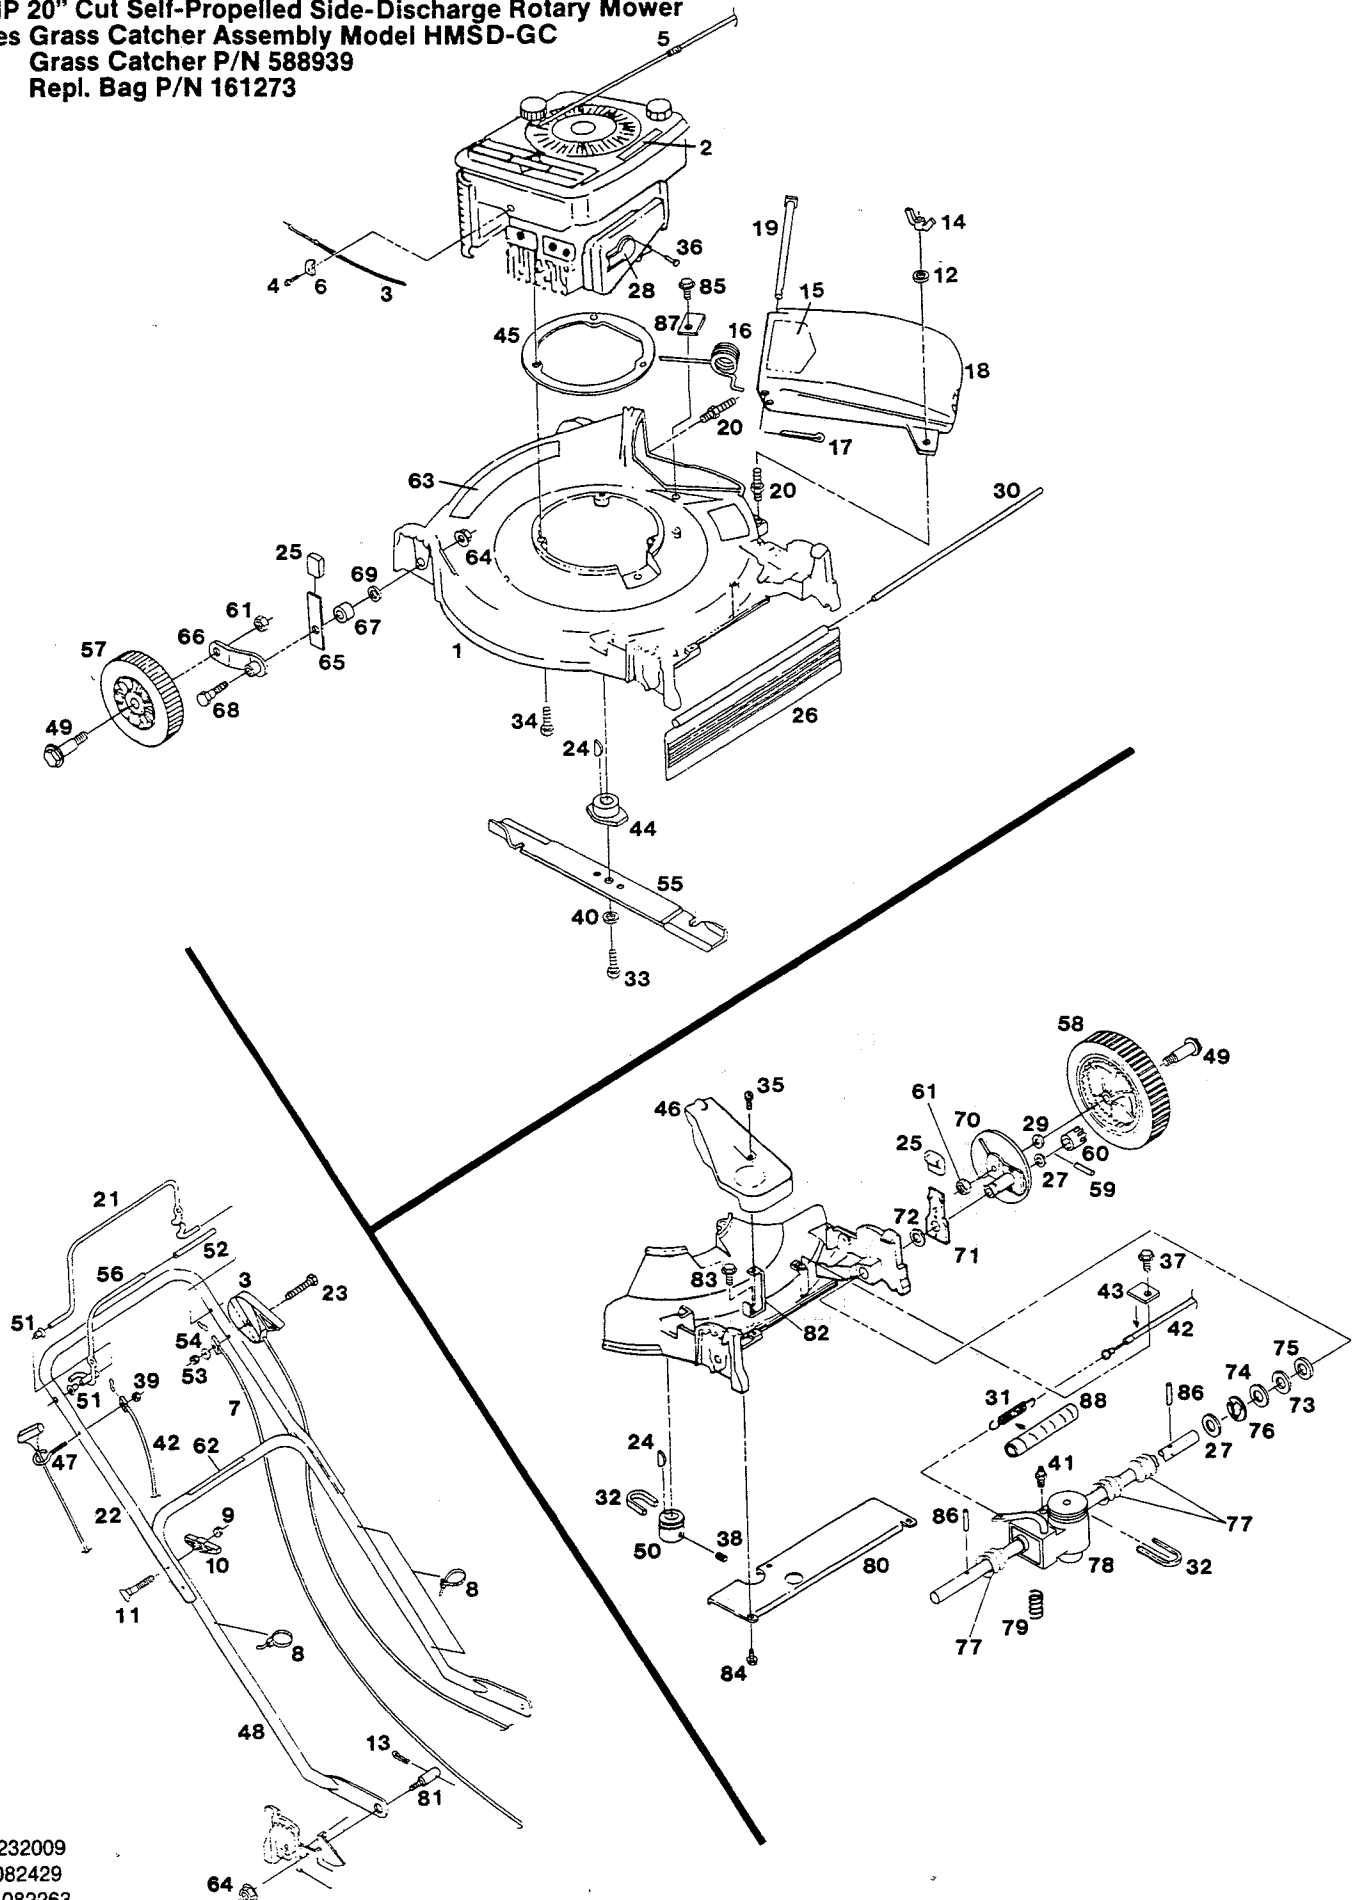

MODEL HSD20P/4L
4 HP 20" Cut Self-Propelled Side-Discharge Rotary Mower
Uses Grass Catcher Assembly Model HMSD-GC
Grass Catcher P/N 588939
Repl. Bag P/N 161273

S/N 232009
P/L 082429
O/M 082263
E/M 189142