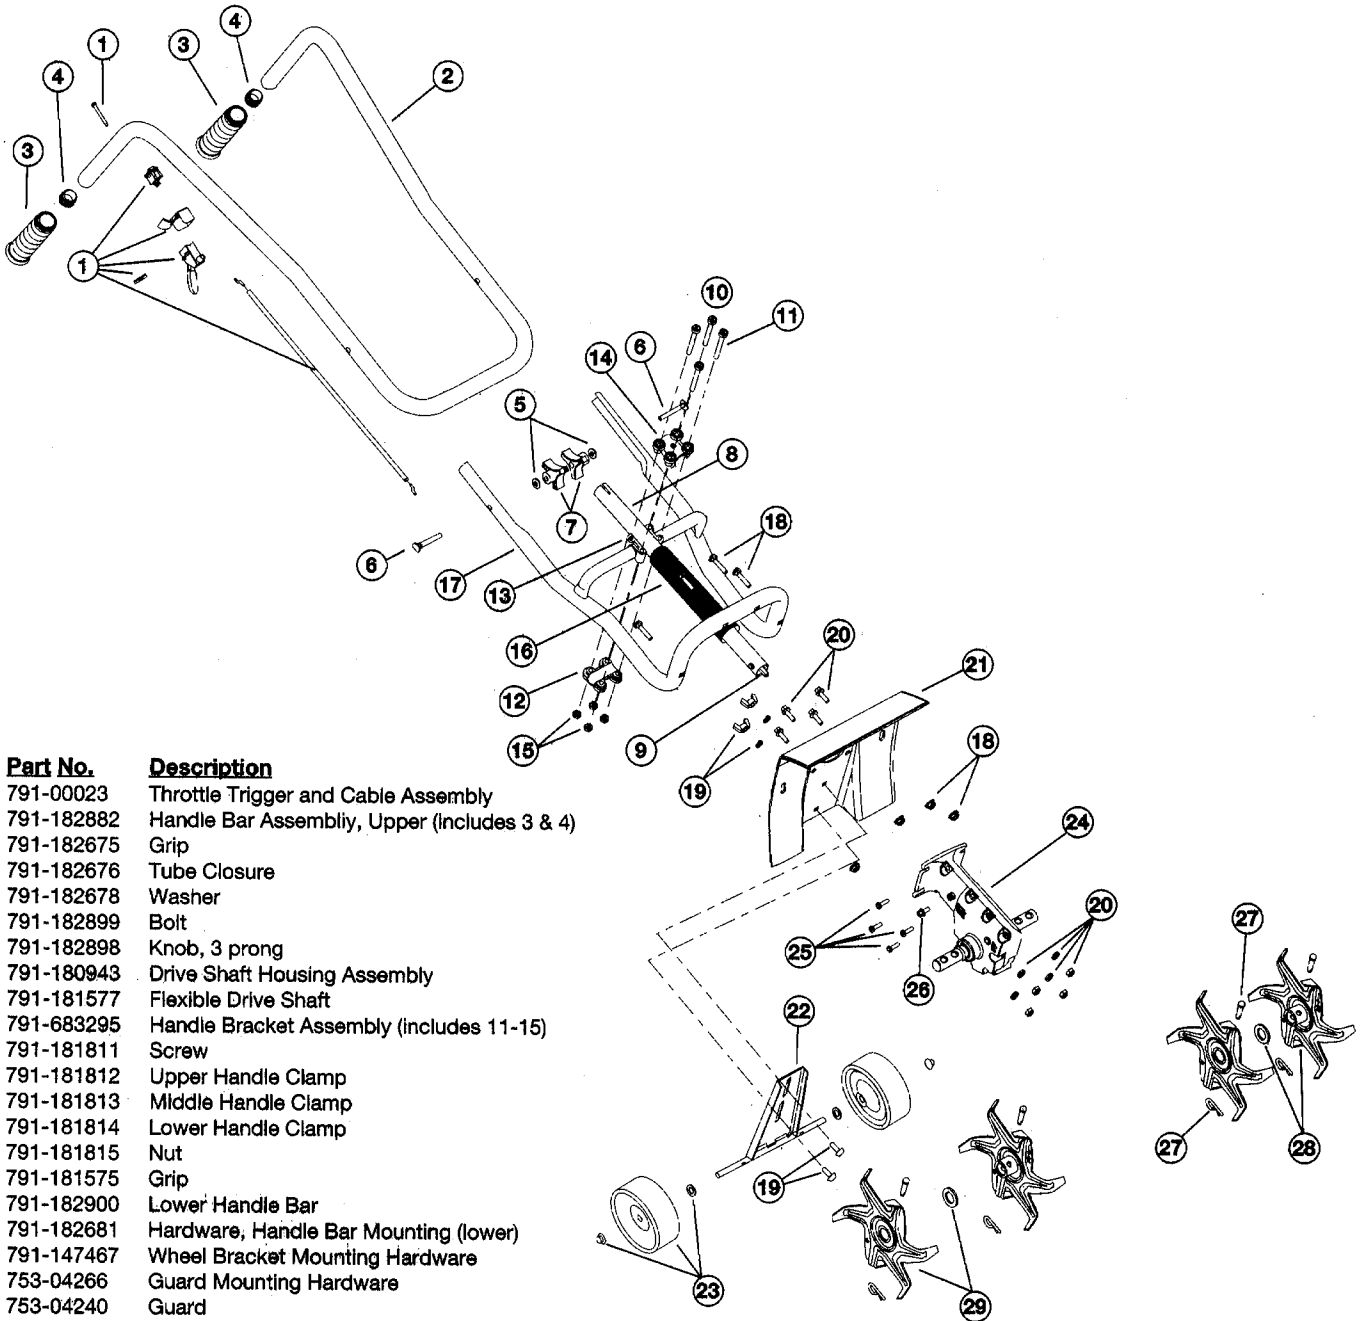

PARTS LIST

BOOM AND CULTIVATOR PARTS - MODEL BL410 2-CYCLE GAS CULTIVATOR 21BK410G163

Item	Part No.	Description
1	791-00023	Throttle Trigger and Cable Assembly
2	791-182882	Handle Bar Assembly, Upper (includes 3 & 4)
3	791-182675	Grip
4	791-182676	Tube Closure
5	791-182678	Washer
6	791-182899	Bolt
7	791-182898	Knob, 3 prong
8	791-180943	Drive Shaft Housing Assembly
9	791-181577	Flexible Drive Shaft
10	791-683295	Handle Bracket Assembly (includes 11-15)
11	791-181811	Screw
12	791-181812	Upper Handle Clamp
13	791-181813	Middle Handle Clamp
14	791-181814	Lower Handle Clamp
15	791-181815	Nut
16	791-181575	Grip
17	791-182900	Lower Handle Bar
18	791-182681	Hardware, Handle Bar Mounting (lower)
19	791-147467	Wheel Bracket Mounting Hardware
20	753-04266	Guard Mounting Hardware
21	753-04240	Guard
22	791-180320	Wheel Bracket Assembly
23	791-180944	Wheel Assembly
24	791-147474	Gear Box Assembly
25	791-182195	Screw
26	791-180288	Sleeve Retainer Bolt
27	791-147473	Tine Fastener Assembly
28	791-182729	Tine Assembly (Left Outer or Right Inner)
29	791-182730	Tine Assembly (Left Inner or Right Outer)

Optional Accessories

* 791-147543 2-Cycle Oil

* not shown