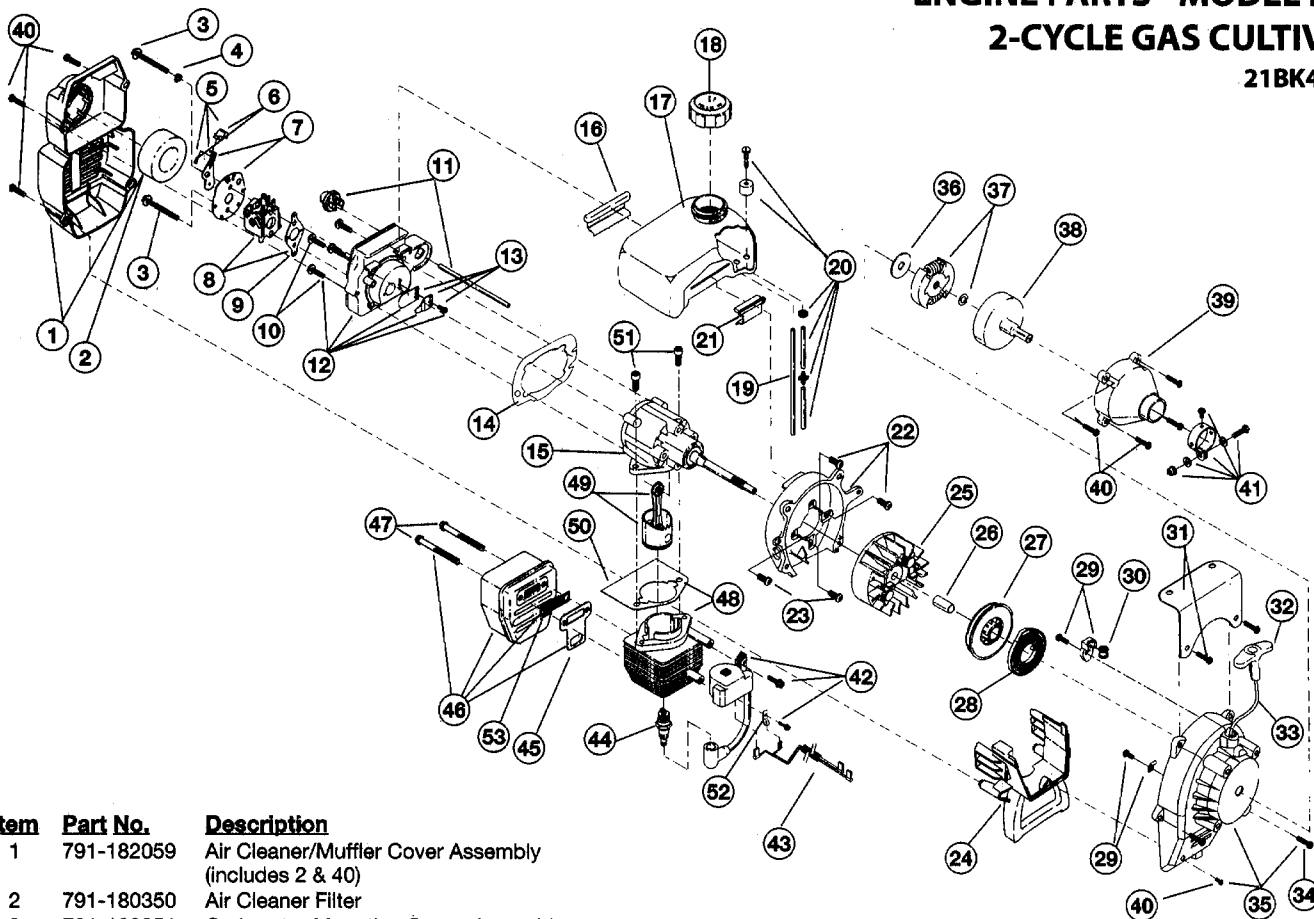

## ENGINE PARTS - MODEL BL410 2-CYCLE GAS CULTIVATOR 21BK410G163

| Item | Part No.   | Description  |
|------|------------|--|
| 1    | 791-182059 | Air Cleaner/Muffler Cover Assembly (includes 2 & 40) |
| 2    | 791-180350 | Air Cleaner Filter                                   |
| 3    | 791-180351 | Carburetor Mounting Screw Assembly                   |
| 4    | 791-180226 | Wavy Washer  |
| 5    | 791-182160 | Choke Lever Assembly (includes 6)                    |
| 6    | 791-182161 | Choke Knob and Screw                                 |
| 7    | 791-182162 | Choke Lever and Plate (includes 5)                   |
| 8    | 753-04333  | Carburetor Assembly (includes 9 & 20)                |
| 9    | 791-610675 | Carburetor Gasket                                    |
| 10   | 791-181860 | Carb Mount Screw                                     |
| 11   | 791-182607 | Primer and Hose Assembly                             |
| 12   | 753-1196   | Carb Mount Assembly (includes 10 & 14)               |
| 13   | 791-684451 | Reed Assembly  |
| 14   | 753-1208   | Carburetor Mount Gasket                              |
| 15   | 753-04369  | Crank Case Service Assembly (includes 10 & 23)       |
| 16   | 791-612134 | Rear Mounting Pad                                    |
| 17   | 753-04306  | Fuel Tank Assembly (includes 18-20)                  |
| 18   | 791-182612 | Fuel Cap Assembly                                    |
| 19   | 791-181168 | Fuel Return Line                                     |
| 20   | 791-682039 | Fuel Line Assembly                                   |
| 21   | 791-145308 | Front Mounting Pad                                   |
| 22   | 791-683065 | Shroud Assembly (includes 23)                        |
| 23   | 791-181861 | Shroud Screw   |
| 24   | 791-182064 | Shroud Extension and Stand                           |
| 25   | 791-182736 | Flywheel Assembly                                    |
| 26   | 791-181065 | Spacer   |
| 27   | 753-04232  | Recoil Pulley Assembly                               |
| 28   | 791-613102 | Recoil Spring  |
| 29   | 791-180930 | Pulley Retainer Assembly                             |
| 30   | 791-611061 | Rope Guide   |
| 31   | 791-180317 | Fuel Tank Guard Assembly                             |
| 32   | 791-181079 | Pull Handle  |
| 33   | 791-613103 | Rope   |
| 34   | 791-181912 | Screw  |