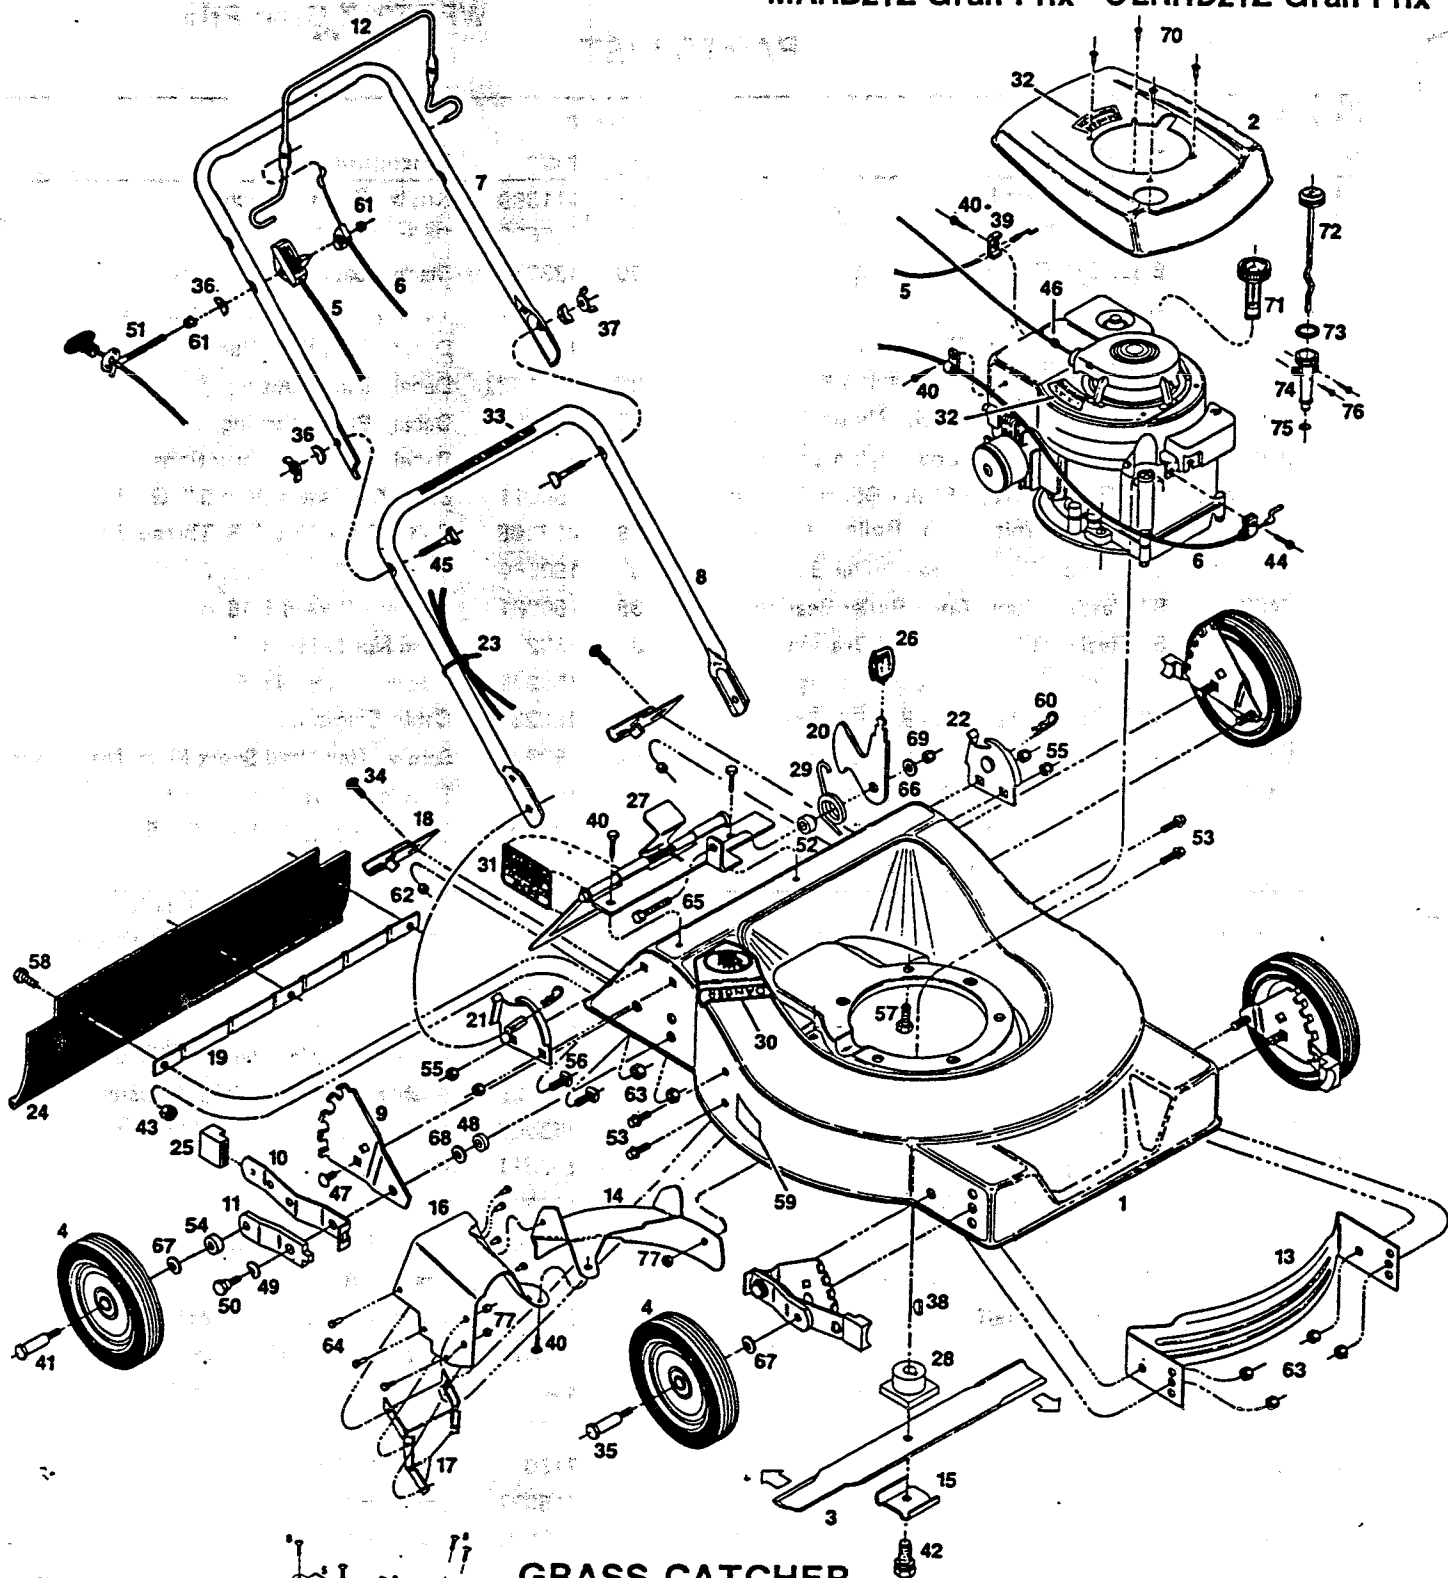

## GRASS CATCHER

Index No.	Part No.	Description
1	028464	Upper catcher frame
2	028910	Lower catcher frame
3	111302	Catcher top
4	111328	Catcher handle
5	111351	Catcher bottom
6	111641	Plastic push fastener
7	152694	Screw-slotted truss head 1/4-20 x 1/2
8	152652	Locknut 1/4-20 flanged whiz

Index No.	Part No.	Description
30	143115	Decal - C.P.S.C. Danger
31	144162	Decal - Door Caution
32	144204	Decal - Blade Warning
33	144899	Decal - Starting Instructions
34	150011	Bolt - Carriage ¼-20 x 5/8 Gr. 5
35	150060	Shoulder Bolt - Wheel Front
36	150201	Washer - Curved 5/16
37	150235	Wing Nut 5/16-18
38	150276	Woodruff Key No. 6
39	150318	Cable Clamp
40	150623	Screw-Hex Head Sheet Metal #10 x 5/8
41	150730	Shoulder Bolt - Wheel Rear
42	150862	Bolt-Blade 3/8-24 x 1 Gr. 5
43	452318	Nut #10-24 Hex Nylon Insert
44	151613	Bolt-Hex Head SEMS 10-32 x 3/8
45	151928	Bolt-Curved Head Crg 5/16-18 x 1 ¼
46	152074	Rope Stop
47	152405	Bolt-Carriage 3/8-16 x ¾
48	152413	Washer-Plastic-Height Adjuster
49	152421	Washer-Spring-Height Adjuster
50	153643	Shoulder Bolt-Height Adjuster
51	152629	Rope Guide
52	152637	Spacer - Catcher Latch
53	152660	Bolt-Hex Washer Head ¼-20 x ½
54	152686	Spacer-Rear Wheel
55	310151	Locknut-5/16-18 Nylock
56	313510	Bolt-Carriage 5/16-18 x ¾
57	457168	Bolt - 3/8-16 x 7/8 Thread Forming
58	458687	Bolt-Hex Head 10-24 x ½
59	714170	Decal-Rating Plate
60	715011	Hitch Pin #3
61	715037	Locknut ¼-20 Keps
62	715078	Nut ¼-20 Flange Whiz
63	715086	Locknut 3/8-16 Top
64	715276	Pop Rivet 1/8"
65	715292	Bolt-Hex Head ¼-20 x 1
66	715300	Washer ¼"
67	715409	Washer - Spring - Wheel
68	715417	Washer - 3/8 SAE
69	715508	Locknut ¼-20 Top
70	152199	Self Tap Screw #6 x ½ •
71	120014	Gas Gauge •
72	125237	Oil Dip Stick and Cap •
73	110494	'O'-Ring •
74	111112	Oil Fill Tube •
75	111120	'O'-Ring •
76	152082	Shoulder Screw-Oil Dip Stick •
77	451419	Locknut ¼-20 Flanged Top