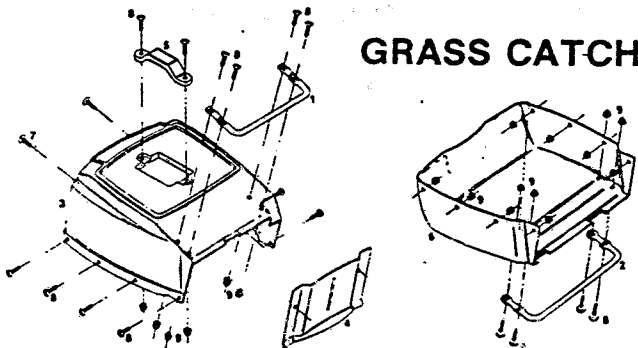

# 21" Rear Bagging Rotary Mower

LERB21Z Wheeler      OLRH21Z Gran Prix  
 MARB21Z Gran Prix    OLRHD21Z Gran Prix

## GRASS CATCHER

Index No.	Part No.	Description
1	028464	Upper catcher frame
2	028910	Lower catcher frame
3	111302	Catcher top
4	111328	Catcher handle
5	111351	Catcher bottom
6	111641	Plastic push fastener
7	152694	Screw-slotted truss head 1/4-20 x 1/2
8	152652	Locknut 1/4-20 flanged whiz