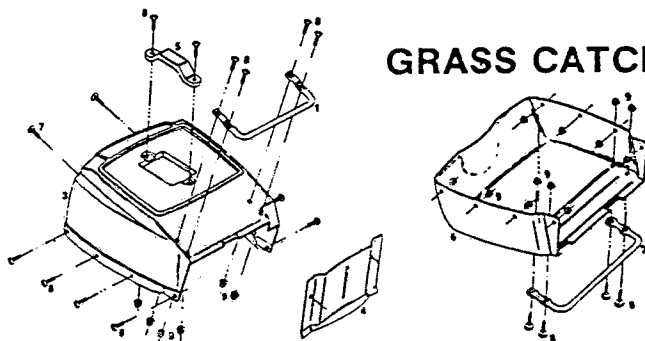

21" Self Propelled Rear Bagging Rotary Mower

LERBSP21Z Wheeler
ORHSP21Z Gran Prix

GRASS CATCHER

Index	Part No.	Description
1	026464	Upper catcher frame
2	028910	Lower catcher frame
3	111302	Catcher top
4	111328	Catcher baffle
5	111351	Catcher handle
6	111641	Catcher bottom notched
7	-152694	Plastic push fastener
8	152652	Screw-slotted truss head 1/2-20 x 1/4
9	715078	Locknut 1/2-20 flanged whiz