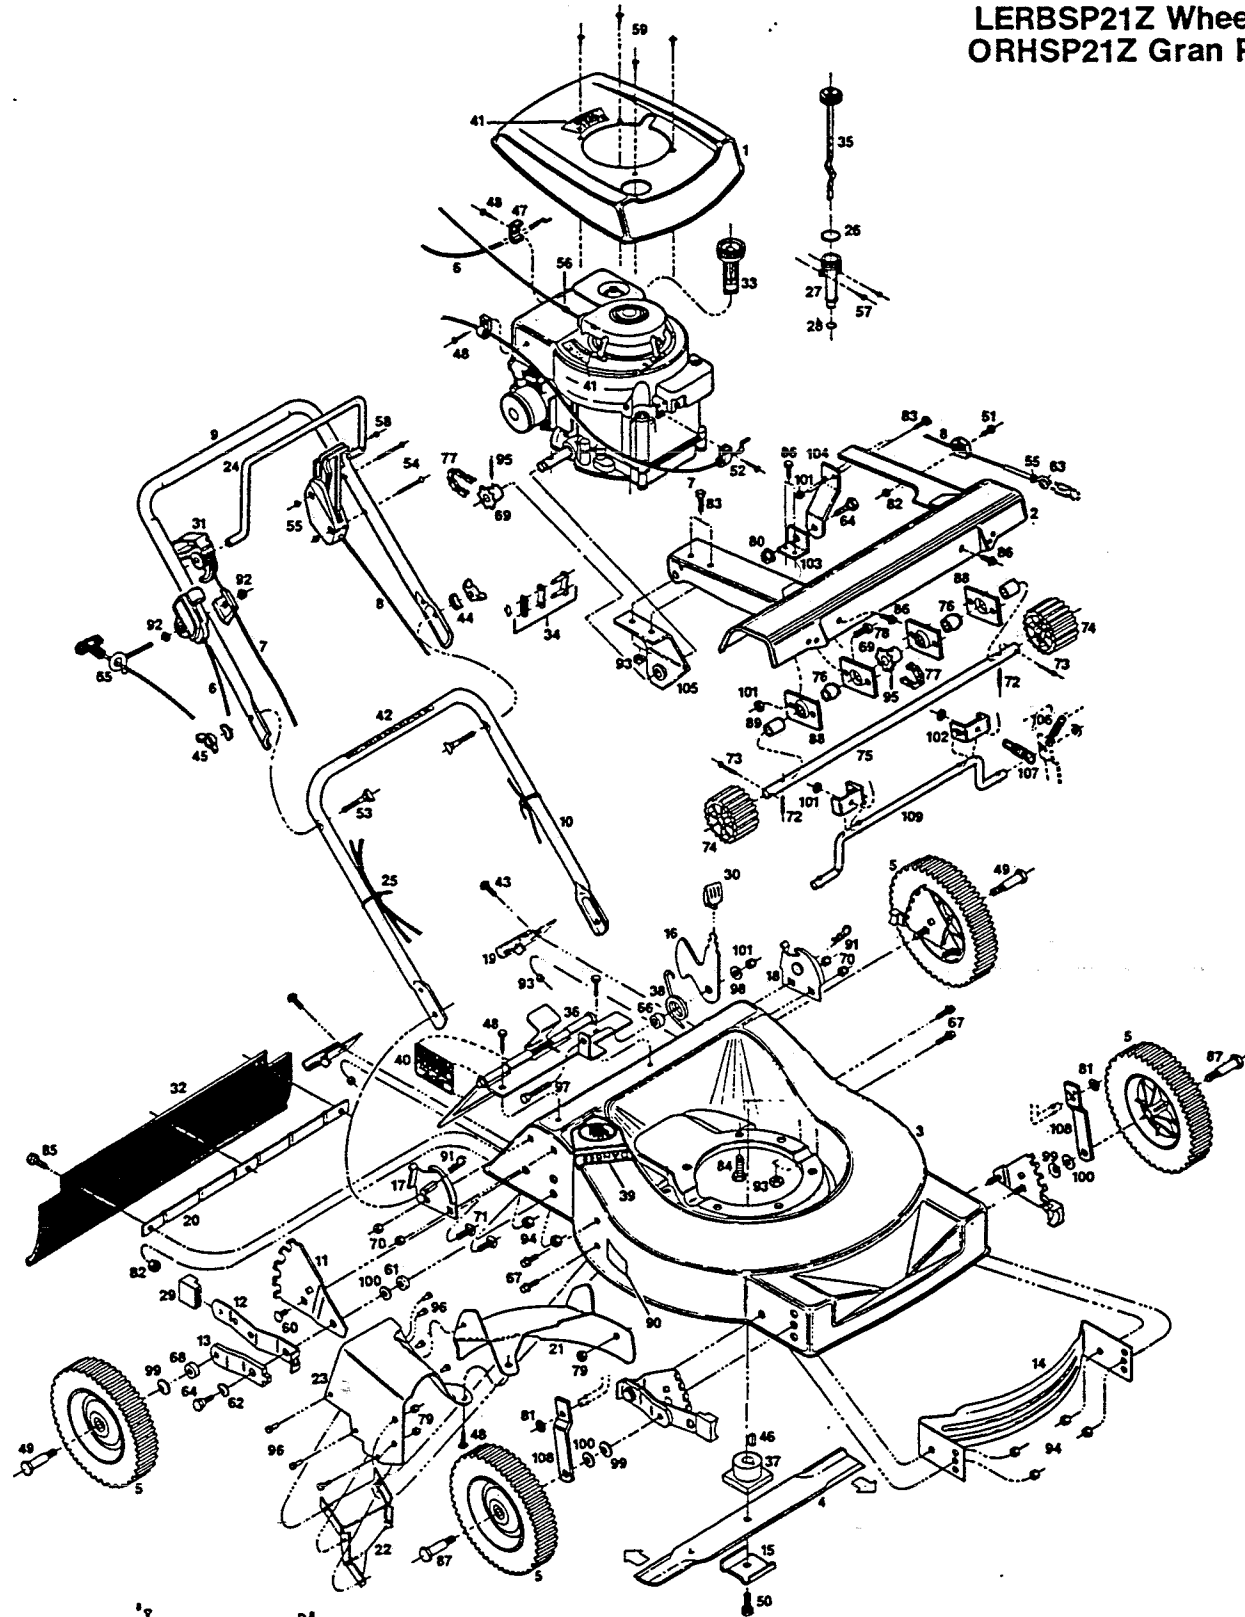

21" Self Propelled Rear Bagging Rotary Mower

LERBSP21Z Wheeler
ORHSP21Z Gran Prix

GRASS CATCHER

Index	Part No.	Description
1	026464	Upper catcher frame
2	028910	Lower catcher frame
3	111302	Catcher top
4	111328	Catcher baffle
5	111351	Catcher handle
6	111641	Catcher bottom notched
7	-152694	Plastic push fastener
8	152652	Screw-slotted truss head 1/2-20 x 1/4
9	715078	Locknut 1/2-20 flanged whiz