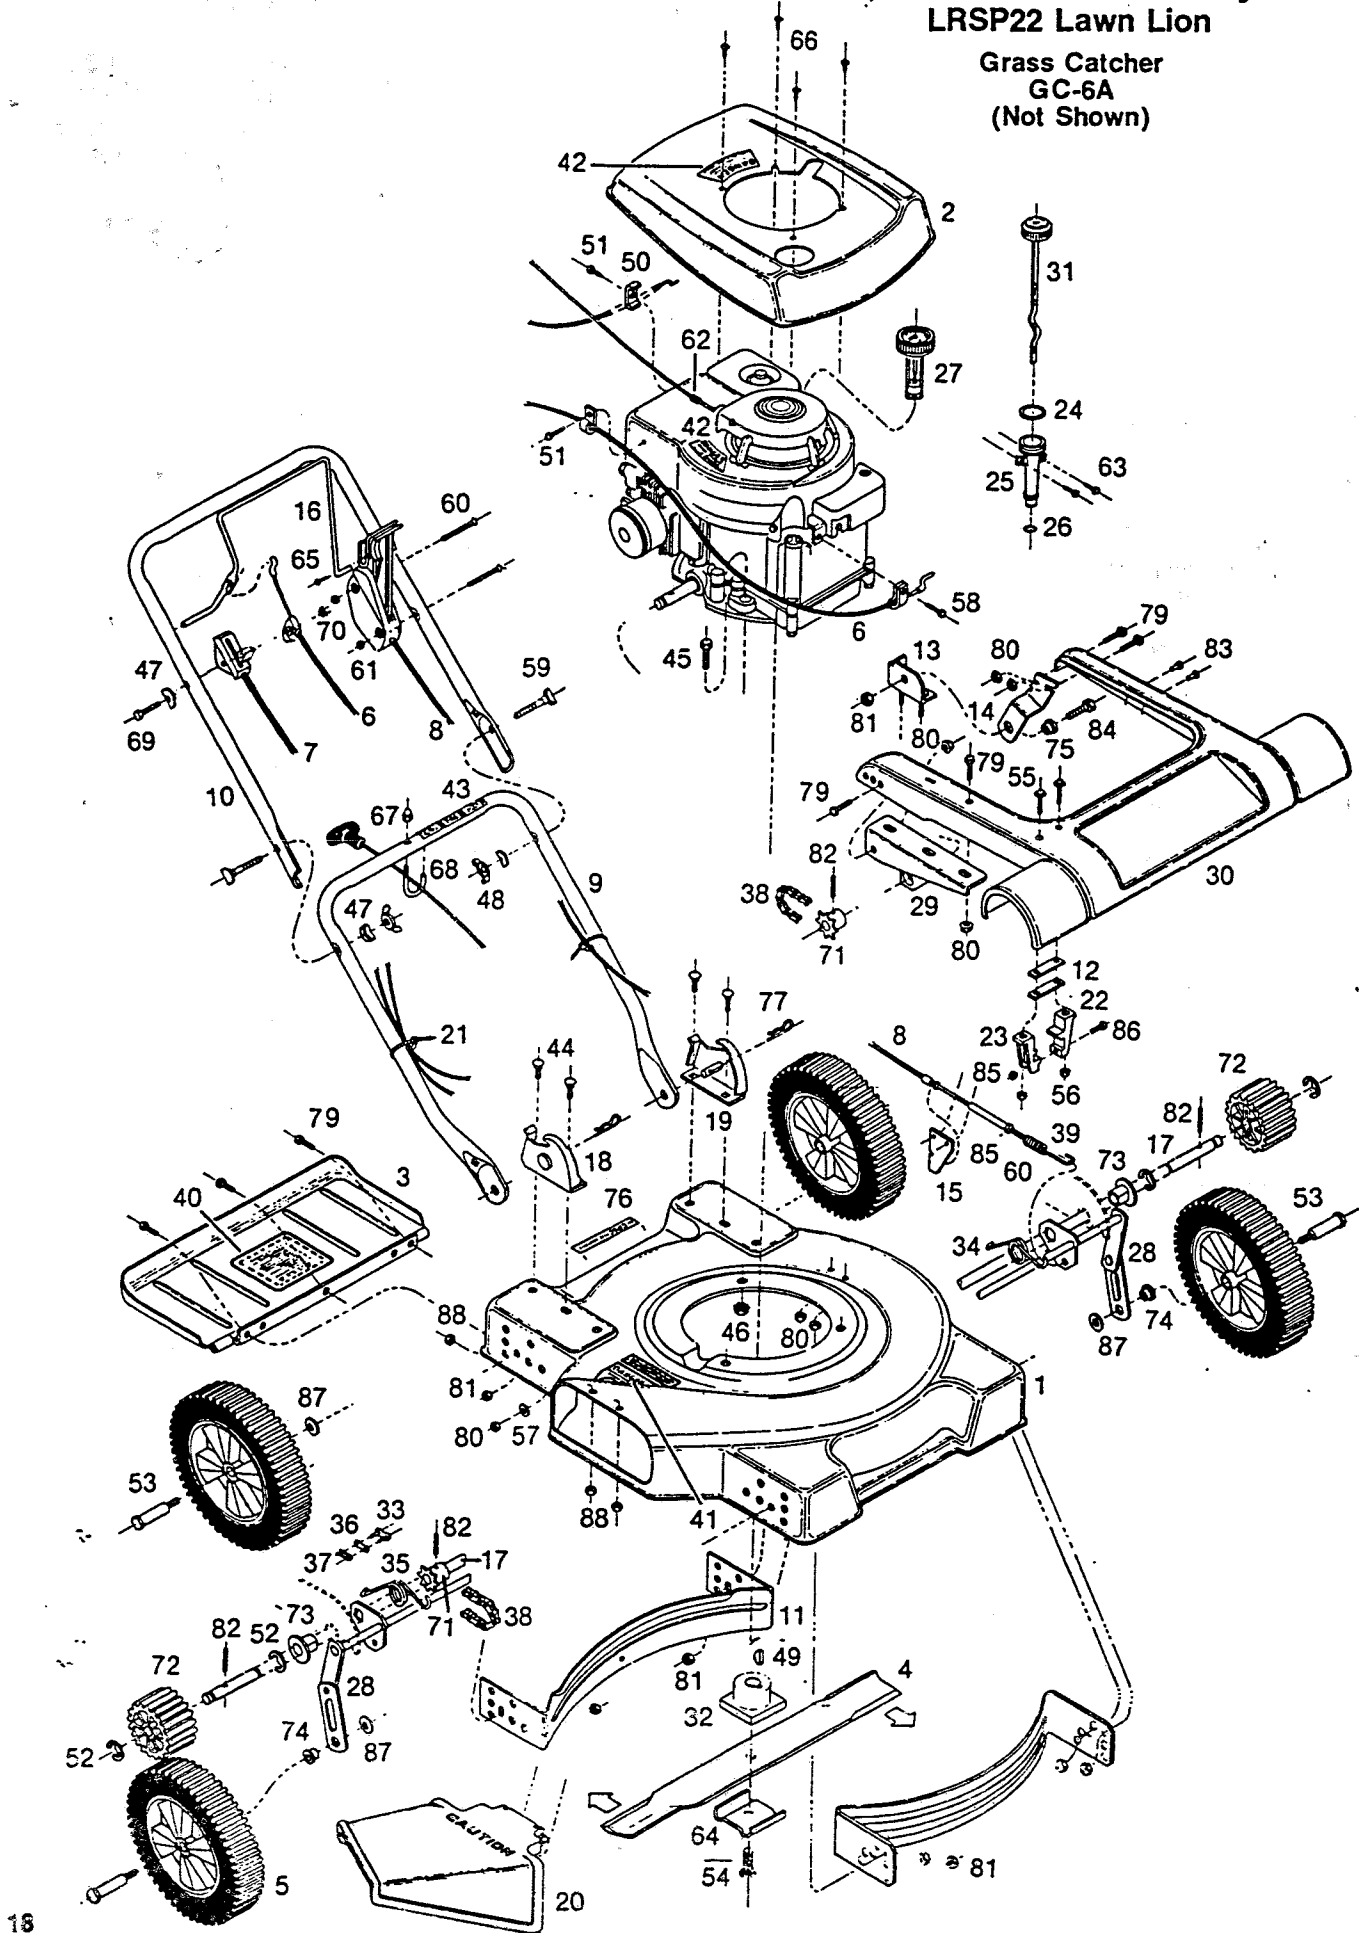

22" Self Propelled Rotary Mower

LRSP22 Lawn Lion

Grass Catcher
GC-6A
(Not Shown)

22" Self propelled Rotary Mower

LRSP22 Lawn Lion

GC-6A Grass Catcher (Not Shown)

PARTS LIST

Index No.	Part No.	Description
1	026740	Deck 22" Self Propelled
2	026807	Shroud - Steel •
3	027185	Trailing Shield Assembly •
4	030049	Blade - 22" Flat
5		Wheel Assemblies•
	040352	Wheel - 7" Plastic Gray Cog
	040761	Wheel - 7" Plastic White Cog
	040220	Wheel - 8" Plastic Gray Cog
	040741	Wheel - 8" Plastic White Cog
	040634	Wheel - 8" Steel White Cog
	040683	Wheel - 8" Steel Gray Cog
6	050500	Control Cable - Engine/Blade •
7	050385	Control - Throttle Plastic
	050435	Control - Throttle Steel •
8	050476	Control - Ground Drive
9	071050	Handle - Lower
10	071092	Handle -Upper
	071100	Handle - Upper with Cushion Grip •
11	101519	Baffle - Rear Standard (Front Optional)
12	101246	Reinforcing Washer
13	101345	Pivot Bracket Assembly
14	103929	Pivot Bracket - Self Propelled LH
15	103937	Lower Cable Mounting Bracket
16	104695	Control - Engine/Blade Ground Drive Crossbar
17	105106	Drive Shaft
18	105221	Handle Bracket - RH
19	105239	Handle Bracket - LH
20	110221	Chute Deflector Assembly •
21	110379	Cable Tie
22	110411	Chain Guide - LH
23	110429	Chain Guide - RH
24	110494	O-Ring •
25	111112	Oil Fill Tube •
26	111120	O-Ring •
27	120014	Gas Gauge •
28		Connect Rod Assembly •
	121103	For Mowers with 7" Wheels
	125021	For Mowers with 8" Wheels
29	123000	Drive Cover Mtg Bracket w Bushing
30	123083	Drive Cover Assembly
31	125237	Oil Dip Stick And Cap •
32	133231	Blade Adapter
33	130294	Chain Link
34	130302	Torsion Spring LH
35	130310	Torsion Spring RH
36	130484	Pin Link
37	130492	Spring Clip
38	131888	Roller Chain #65 - ½. 57 Pitch
39	132951	Spring Overtravel