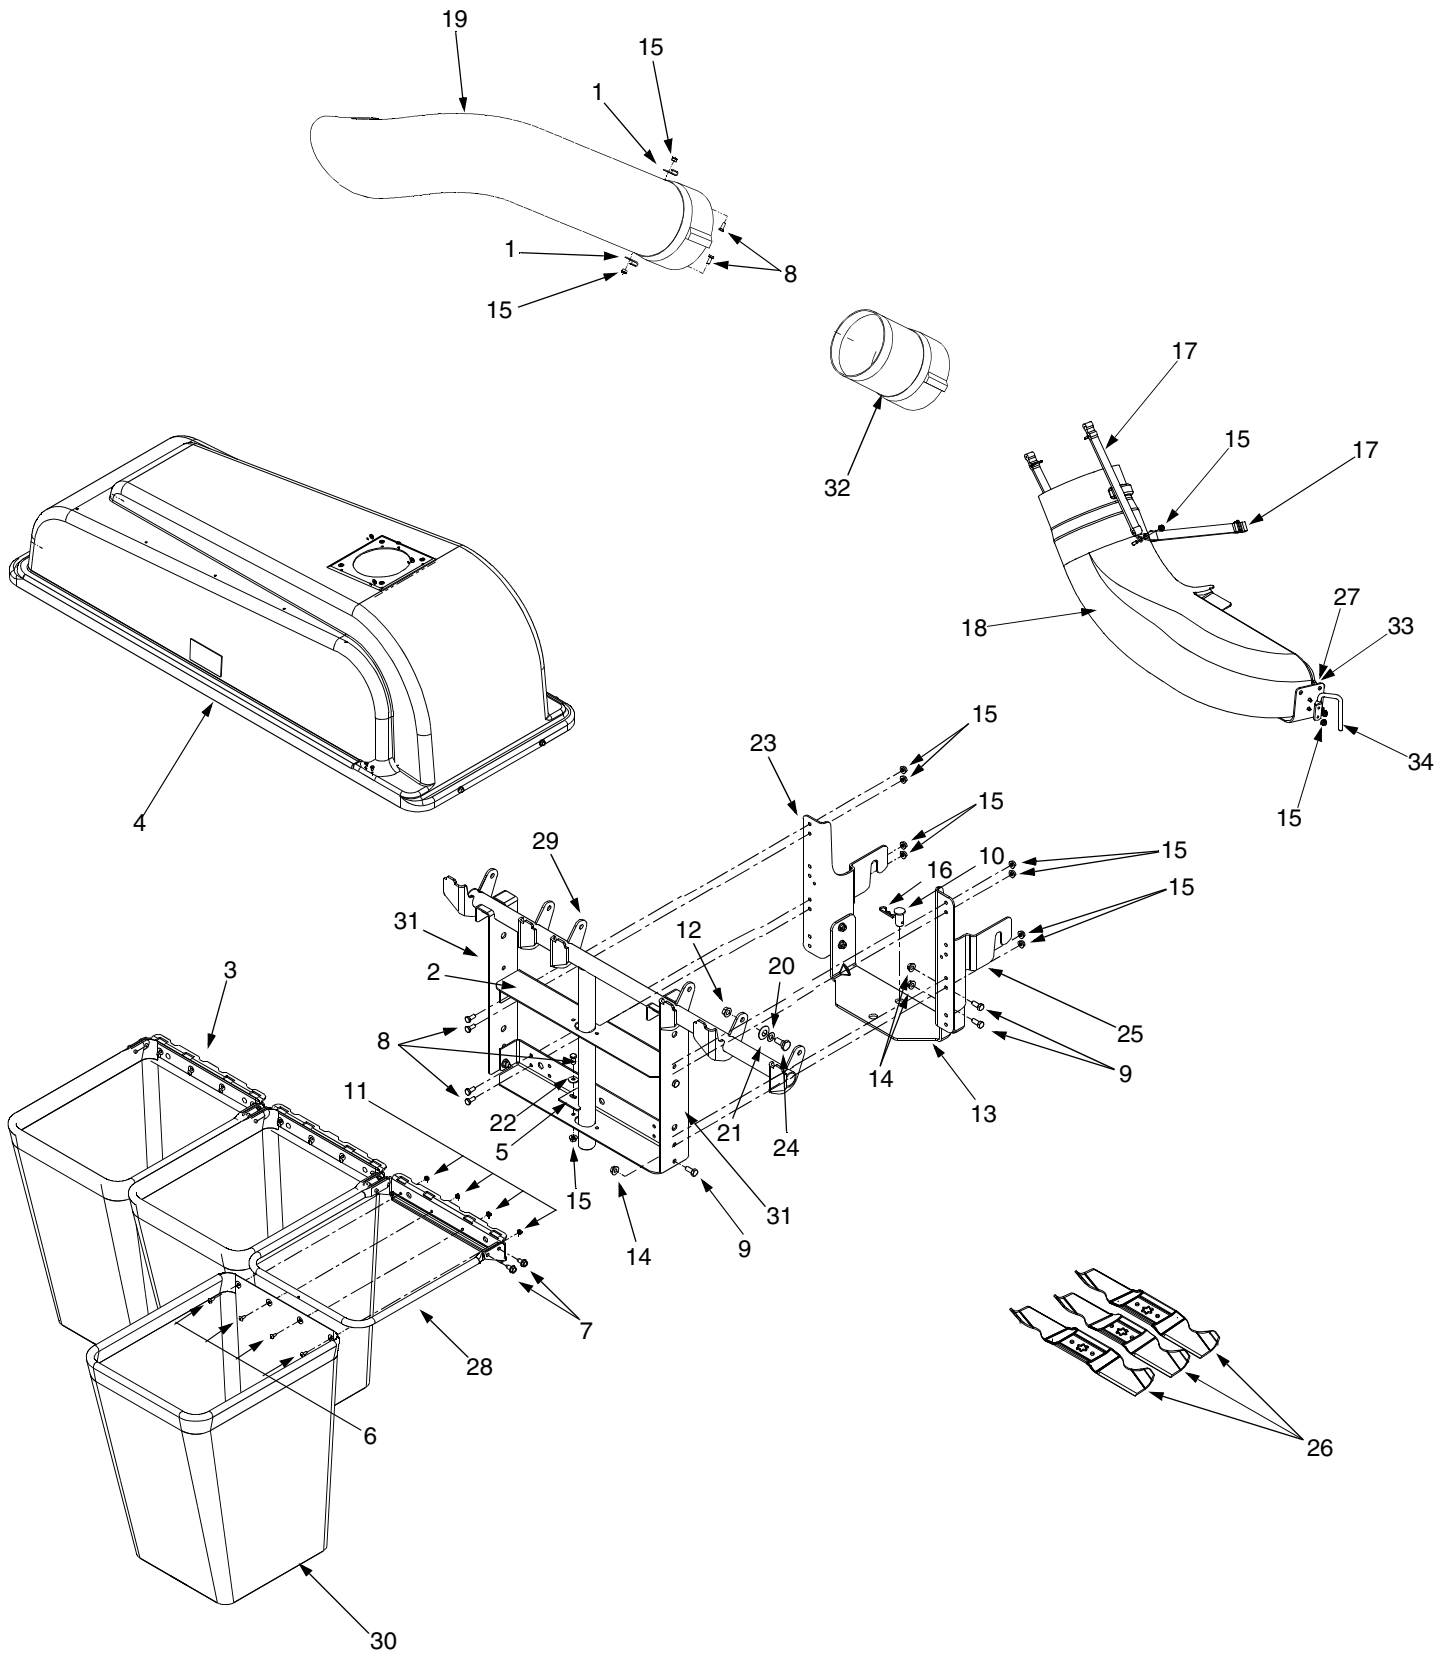

# Parts List

## Triple Rear Bagger

For FastAttach™ Compatible Garden Tractors

**Model**

**OEM-190-842 (for 54-inch decks)**

**MTD LLC, P.O. BOX 361131 CLEVELAND, OHIO 44136-0019**

PRINTED IN U.S.A.

FORM NO. 770-10592

(1/02)

## Model 842

Ref. No.	Part No.	Part Description	Ref. No.	Part No.	Part Description
1.	16606	Retainer Hook Bracket	18.	631-0221	Discharge Chute
2.	17200A	Catcher Support Bracket	19.	731-0926	Chute Tube
3.	17201A	Bag Frame Hanger Bracket	20.	736-0108	Flat Washer, .51 x .75 x .033
4.	17204	Cover Assembly Complete	21.	736-0253	Belleville Washer
5.	17247	Support Tube Bracket	22.	736-0270	Bell Washer, .265 x .75 x .062
6.	710-0473	Screw, #10-24 x .5	23.	783-0764	LH Catcher Support Bracket
7.	710-0604A	Self Tapping Screw, 5/16-18 x .625	24.	738-0380	Shoulder Screw, .50 x .27, 3/8-16
8.	710-0751	Hex Cap Screw, 1/4-20 x .62	25.	783-0673	RH Catcher Support Bracket
9.	710-3008	Hex Cap Screw, 5/16-18 x .75	26.	742-0679	High Lift Blades 18.50"
10.	711-0309A	Clevis Pin	27.	710-0788	Hex Washer Screw 1/4-20 x 1.0
11.	712-0272	Hex Sems Nut, 10-24	28.	749-0745A	Grassbag Frame Tube
12.	712-0431	Hex Flange Lock Nut, 3/8-16	29.	749-0750	Catcher Support Tube
13.	783-0765	Support Cross Bracket	30.	764-0251	Grassbag
14.	712-3004A	Hex Flange Lock Nut, 5/16-18	31.	783-0601	Catcher Support Bracket
15.	712-3027	Hex Flange Lock Nut, 1/4-20	32.	731-2299	Extension Tube
16.	714-0117	Internal Cotter Pin, .148 x 3	33.	736-0173	Flat Washer .28 ID x .74 OD
17.	723-0476	Retainer Strap Assembly	34.	747-2134	Mounting Rod