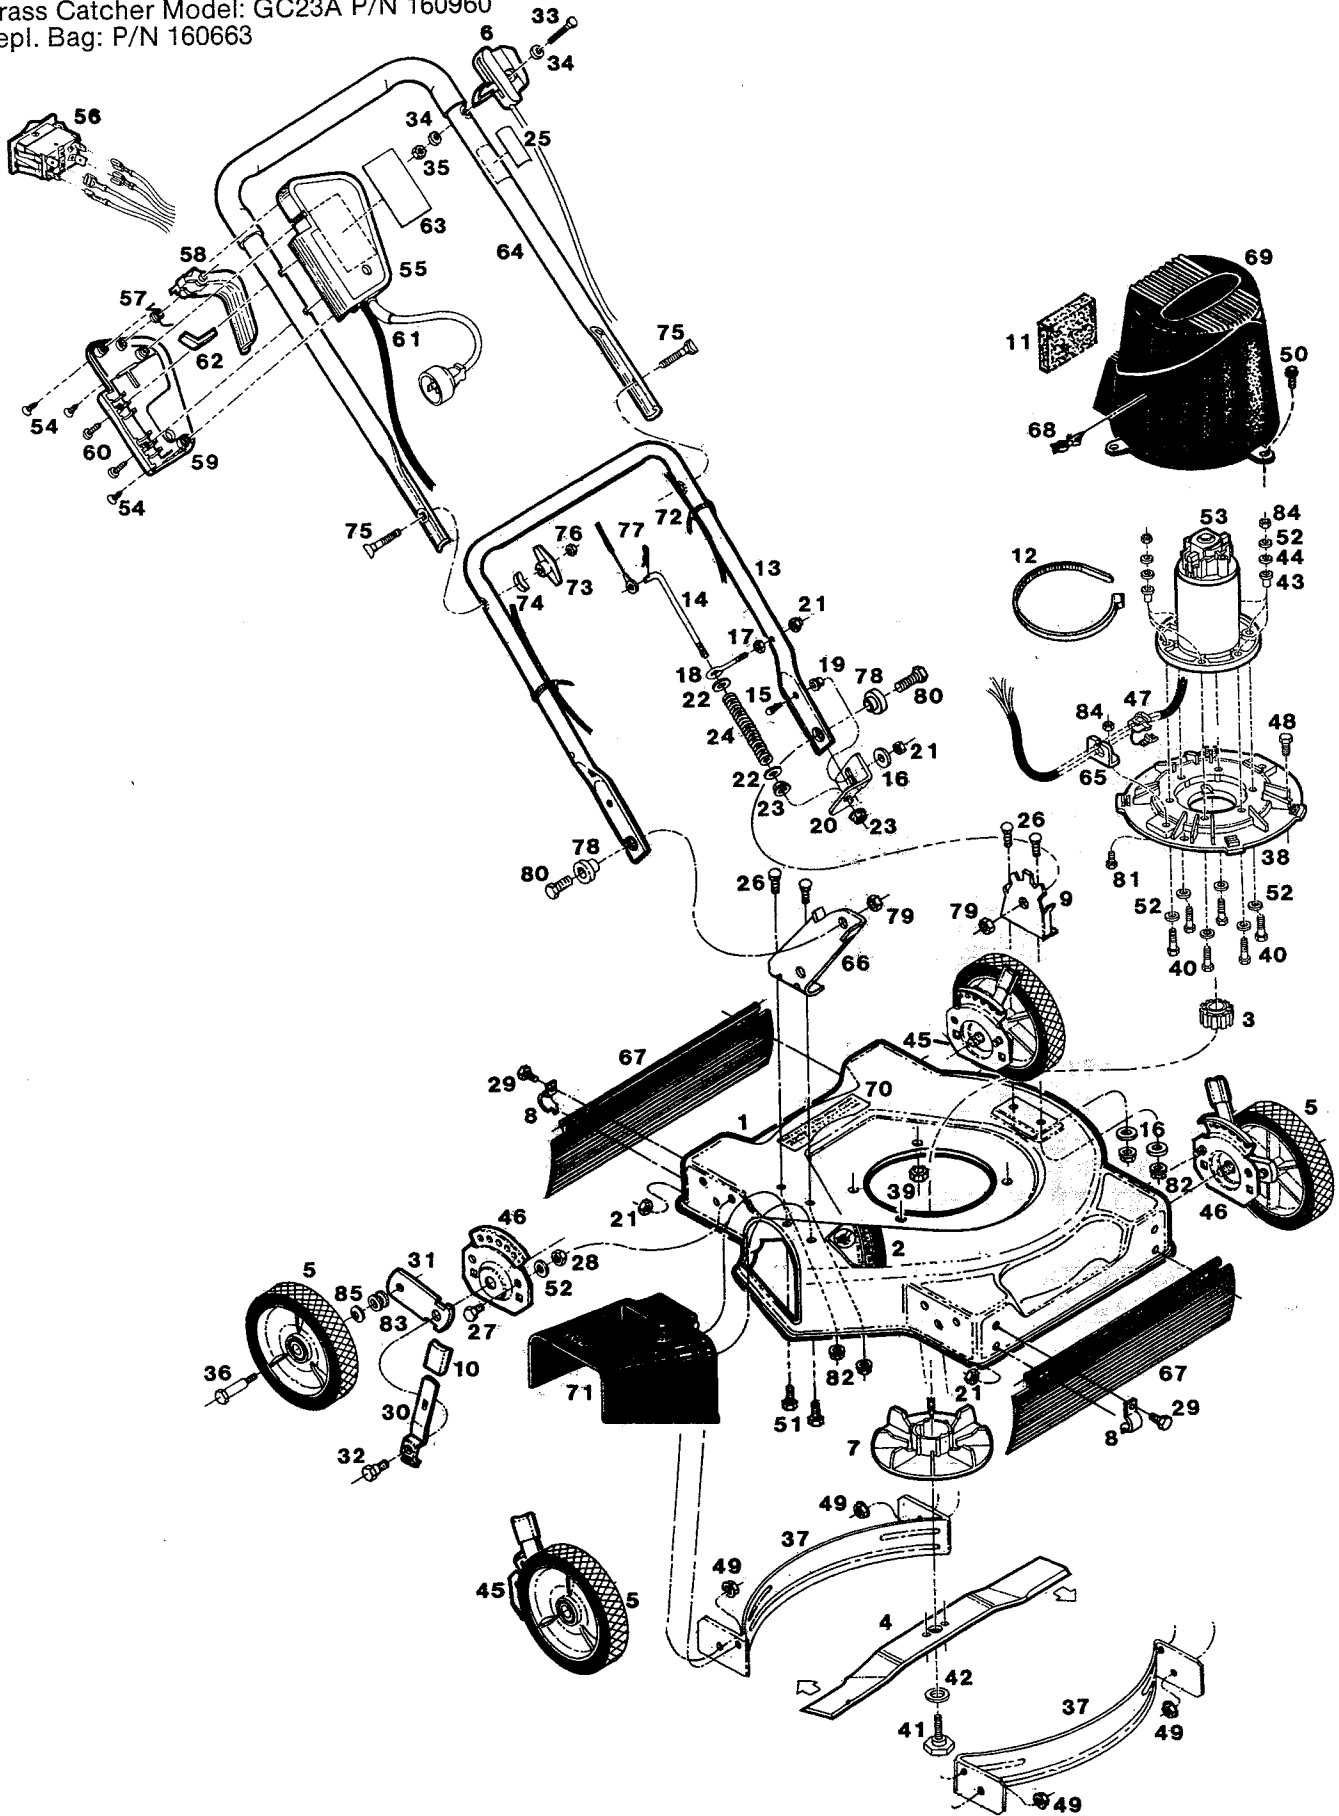

19" SIDE DISCHARGE ELECTRIC ROTARY MOWER

MODEL: OSO119-J

SMSO119-J

WSO119-J

Grass Catcher Model: GC23A P/N 160960

Repl. Bag: P/N 160663

19" SIDE DISCHARGE ELECTRIC ROTARY MOWER

MODEL: OSO119-J

SMSO119-J

WSO119-J

Grass Catcher Model: GC23A P/N 160960

Repl. Bag: P/N 160663

Index No.	Part No.	Description	Index No.	Part No.	Description
1	018499	Deck 19"	44	380584	Washer - Plastic
2	007518	Decal - Danger	45	428664	Back Plate - Ht. Adj., R.H. Front, L.H. Rear
3	018507	Adapter-Blade	46	428714	Back Plate-Ht. Adj., L.H. Front, R.H. Rear
4	018515	Blade-19"	47	447771	Strain Relief-Electric Cord
5	041525	Wheel - 7" White-Plastic	48	450346	Bolt-5/16-18 x 3/4
6	050708	Control-Handle Release	49	451492	Nut - 3/8-16 Toplock Flg.
7	099705	Fan - Electric Motor	50	457192	Screw - #10-32 x 1/2 Self Tap
8	106914	Clip - Trailing Shield	51	457499	Bolt - 1/4-20 x 7/16 Self Tap
9	107318	Handle Bracket L.H.	52	462093	Washer - Flat 1/4"
10	111559	Tip-Adjuster Lever	53	610147	Motor - Electric
11	113761	Filter-Electric Motor	54	152801	Screw - #8 - 12 x 3/4"
12	113951	Cable Tie 15"	55	630277	Switch Box Body
13	072751	Handle-Lower	56	630285	Switch - Control
14	107805	Rod-Handle Lock	57	630293	Spring - Lever
15	151522	Screw - #10-24 x 3/4 Hex	58	630301	Lever - Switch Box
16	151555	Washer - Flat 1/4" I.D. 1 O.D.	59	630327	Switch Box Cover
17	151985	Nut - #10-24 Hex	60	630343	Screw - #10-8 x 1 1/4"
18	153890	Eye bolt #10-24 x 2	61	630350	Wire Harness Assembly
19	154047	Spacer - Lock Plate	62	667113	Bracket - Switch
20	179341	Plate - Lock	63	680793	Decal - Handle Control
21	452318	Nut - #10-24 Nylock	64	657908	Handle - Upper Coated
22	462093	Washer - Flat 1/4"	65	664144	Bracket - Cord
23	715078	Nut - 1/4-20 Flange Whiz	66	665281	Handle Bracket RH.
24	775825	Spring - Handle Latch	67	673236	Shield - Trailing
25	147421	Decal - Handle Control	68	673277	Clip - Cord
26	150011	Bolt-Carriage 1/4-20 x 5/8	69	673814	Shroud - Electric Motor
27	715045	Bolt - 1/4-20 x 3/4	70	680801	Decal - U.L. Control No.
28	715508	Nut - 1/4-20 Toplock	71	713263	Chute Deflector
29	458687	Screw - #10 - 24 x 1/2	72	110379	Cable Tie
30	776500	Setting Lever - Ht. Adj.	73	113589	Knob - Wing
31	777862	Wheel Arm	74	150201	Curved Washer
32	153650	Shoulder Bolt - Ht. Adj.	75	151928	Bolt - Curved Head 5/16 - 18 x 1 3/4
33	154112	Bolt - Plastic Handle Control	76	310045	Nut - 5/16 - 18
34	154120	Washer - Plastic Handle Control	77	490011	Hairpin - Cotter
35	154138	Nut - Plastic Handle Control	78	673251	Bushing Pivot Plastic
36	157420	Wheel Bolt	79	715086	Nut - 3/8 - 16 Top Lock
37	171389	Baffle - Deck	80	715326	Bolt - 3/8 - 16 x 1"
38	172080	Plate - Motor	81	715052	Bolt - 1/4 - 20 x 1/2"
39	310151	Nut - 5/16-18 Nylock	82	715078	Nut - 1/4 - 20 Flange Lock
40	312108	Bolt - 1/4"-20 x 1-1/4	83	715417	Washer - Flat
41	380527	Bolt - Blade	84	715508	Nut - 1/4 - 20 Top Lock
42	380535	Washer - Blade Plastic	85	715607	Washer - 3/8 Belleville
43	380576	Bushing - Nylon Flange	86	461731	Washer - flat 3/8 (SB 187997)

- This parts list covers several different mower models; not all of the parts listed may be used on the particular model you are working with.
- When servicing use only **Genuine Factory Replacement Parts (OEM)** that are specifically designed for the particular model that you are working with.
- Parts are right or left hand as viewed from the operator's position.
- Model specifications are subject to change without prior notice.
- **Do not operate** the mower unless all parts are attached and in good working order.
- Lawn mower deck and/or other painted parts differing in color may be substituted without notice.