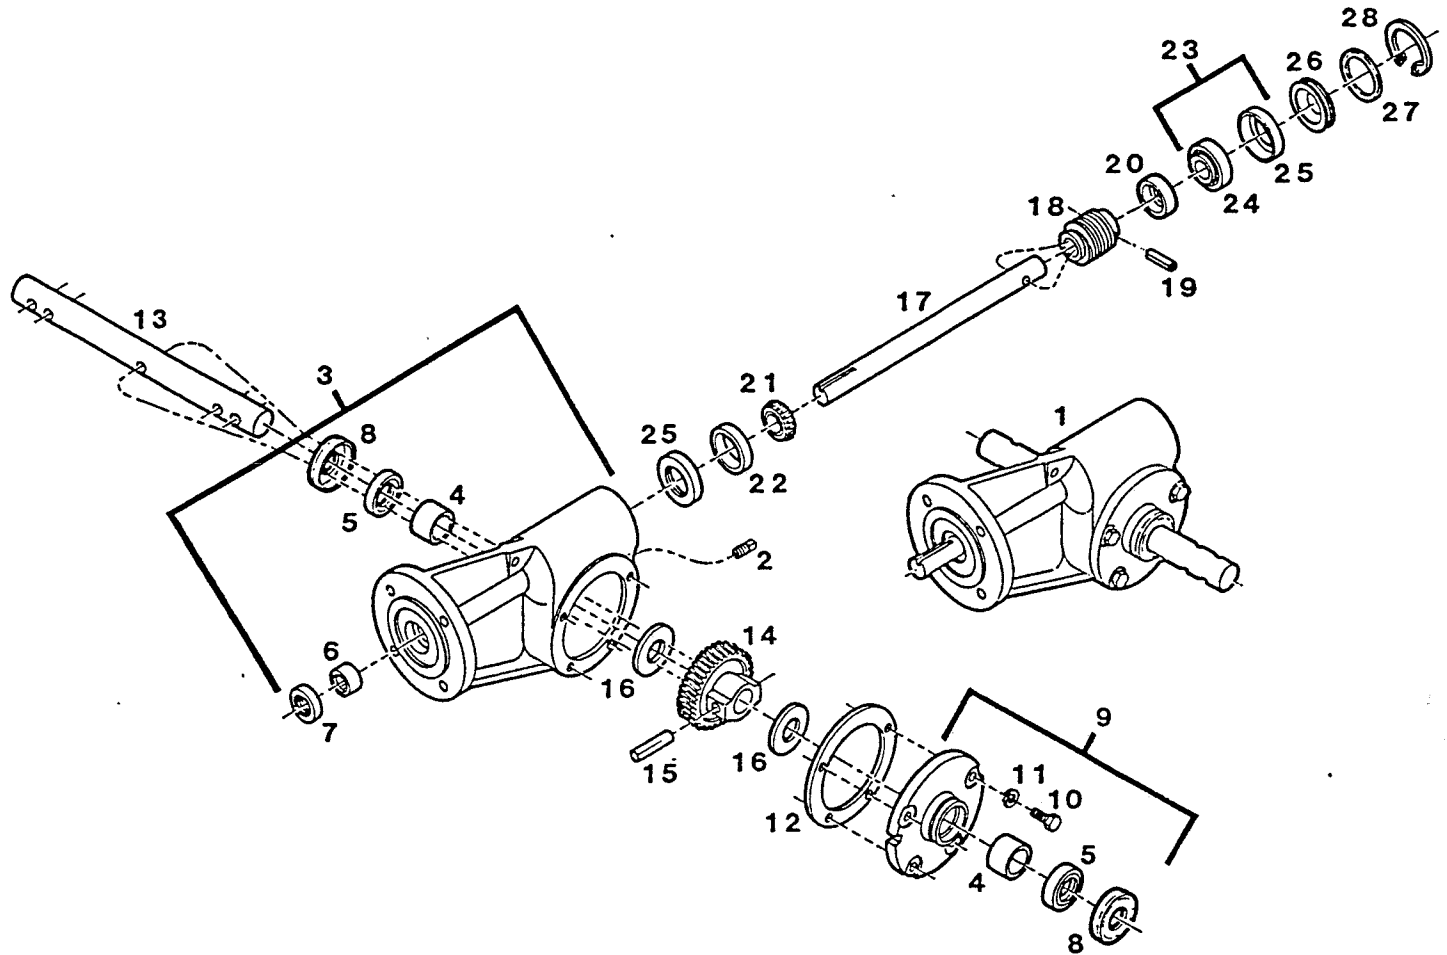

**MODEL RS5 LC-H**  
**5 HP Counter Rotating Rear Tine Tiller**  
**w/3 Speed Gear Box**

**PARTS LIST — TINE DRIVE TRANSMISSION**

Index No.	Part No.	Description	Index No.	Part No.	Description
1	592030	Transmission Assembly - tine drive	14	619536	Gear - worm
2	615500	Plug - pipe	15	616466	Pin - drive lok 3/8 x 2
	616912	Plug - breather	16	616417	Washer - thrust
3	592154	Case - transmission w/brngs & seals includes one each of 4,5,6,7 and 8	17	617084	Shaft - worm
4	617241	Bearing - needle	18	624262	Worm - drive
5	616391	Seal - oil, double	19	155515	Pin - spirol 1/4 x 1-1/8
6	616524	Bearing - needle	20	623504	Collar - pin retainer
7	616383	Seal - oil	21	617530	Cone - bearing
8	762245	Cover - axle seal	22	617548	Cup - bearing
9	592162	Cover - side w/brng & seals includes one each of 4,5 and 8	23	620898	Bearing - ball, with sleeve includes next two parts:
10	617019	Bolt - hex 5/16-18 x 7/8	24	620880	Bearing - ball
11	311118	Washer - split lock 5/16	25	617522	Sleeve - bearing
12	616755	Gasket - cover	26	616433	Plug - seal
13	616845	Axle - tine	27	616441	O-ring
			28	616425	Ring - retaining