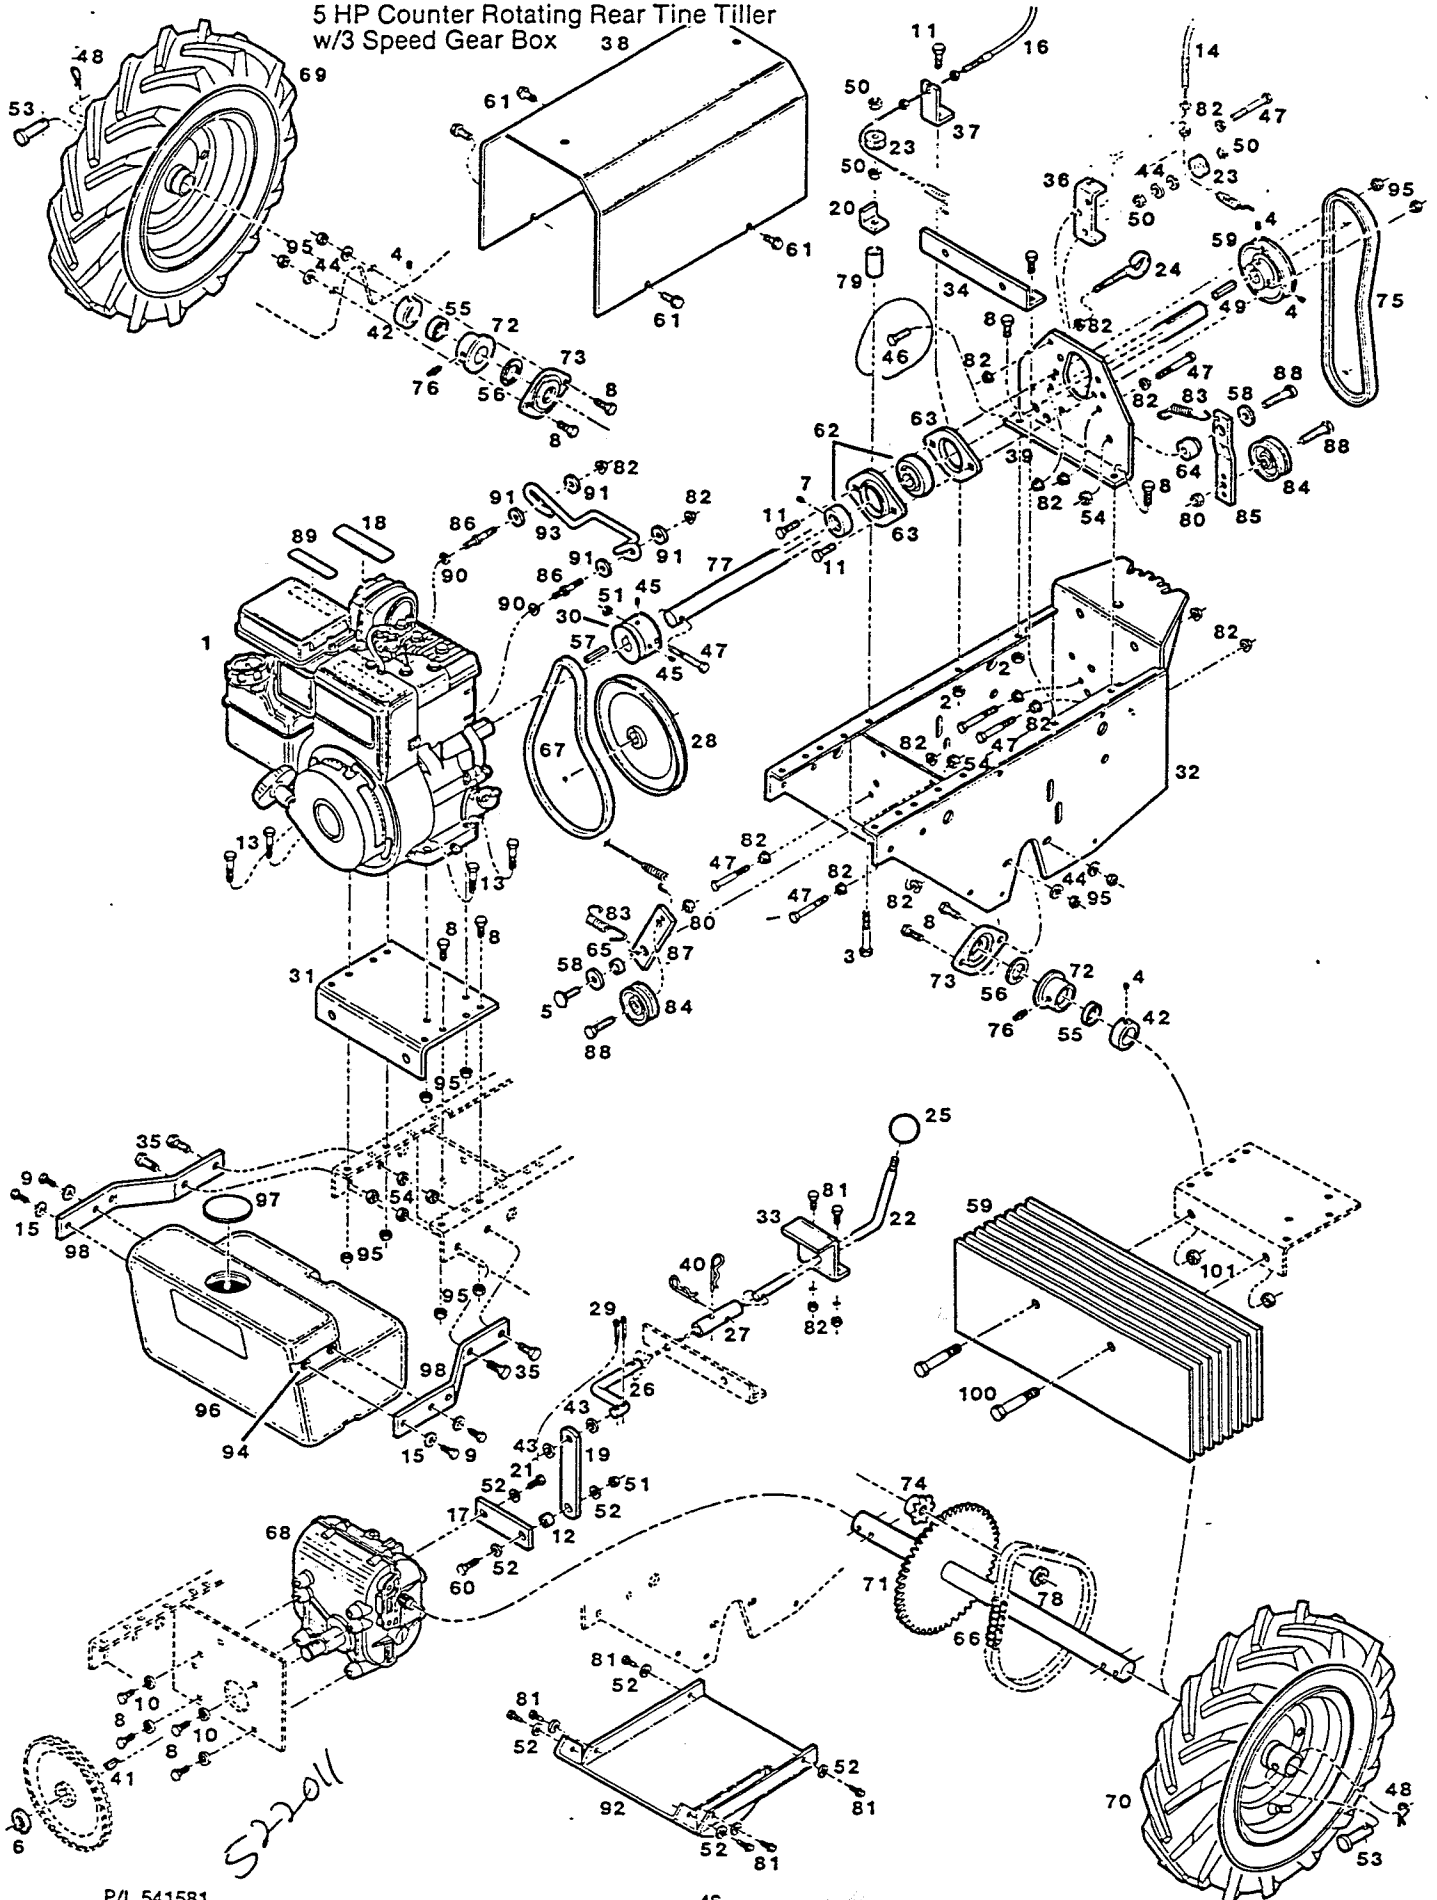

**MODEL RS5 LC-H**  
**5 HP Counter Rotating Rear Tine Tiller**  
**w/3 Speed Gear Box 38**

*S22011*

**MODEL RS5 LC-H**  
**5 HP Counter Rotating Rear Tine Tiller**  
**w/3 Speed Gear Box**

Index No.	Part No.	Description	Index No.	Part No.	Description
1	*	Engine - 5 H.P.	53	616532	Pin - clevis
2	157610	Nut - hex lock 5/16-18 flange	54	715086	Nut - hex lock 3/8-16
3	623439	Bolt - hex 5/16-18 x 2-1/2	55	616565	Seal - dust
4	315093	Set screw 5/16-18 x 1/4	56	584110	Seal - felt ring
5	154369	Bolt - hex shoulder 3/8-16 x 1-1/4	57	446757	Key - square 3/16 x 1-7/8
6	159285	Ring - retaining	58	616854	Washer - flat 3/8 special
7	157305	Set screw 1/4-20 x 1/4	59	616870	Pulley - drive, tine transmission
8	450346	Bolt - hex 5/16-18 x 3/4	60	158972	Bolt - hex 1/4-20 x 1
9	159004	Screw - hex 1/4-20 x 3/4	61	617514	Bolt - hex self tap 5/16-18 x 5/8
10	311118	Washer - split lock 5/16	62	617795	Bearing - drive shaft
11	152108	Bolt - hex 5/16-18 x 1	63	617811	Flange - bearing retainer
12	467829	Bushing - arm	64	617878	Bushing - pilot, idler arm
13	460311	Bolt - hex 5/16-18 x 1-3/4	65	617886	Bushing - idler arm
14	530493	Cable - engaging, tine drive	66	584086	Chain - drive 53 links
15	461715	Washer - ext. tooth lock	67	584128	Belt - wheel drive
16	530501	Cable - engaging, ground drive	68	171264**	Transmission - wheel drive (Tecumseh/Peerless Model 700-033)
17	558189	Lever - shift, on transmission	69	622118	Wheel - drive, w/tire RH
18	551713	Decal - Place Free Hand Here	70	622126	Wheel - drive, w/tire LH
19	558171	Link - shifter	71	099044	Axle - drive wheels w/sprocket
20	555318	Bracket - angle	72	584227	Bearing - axle
21	616144	Bolt - hex 1/4-28 x 1/2	73	558023	Flange - bearing retainer
22	098897	Lever - shift	74	620021	Sprocket - axle drive
23	112177	Roller - cable	75	584367	Belt - tine drive
24	555359	Guide - cable	76	624890	Fitting - lubrication
25	616359	Knob - shift lever	77	623181	Shaft - drive, tiller tines
26	557512	Rod - shift	78	620807	Ring - retaining
27	557520	Connector - shift rod/lever	79	156489	Spacer
28	098863	Pulley - wheel drive transmission	80	624908	Nut - hex lock 3/8-16
29	317016	Pin - cotter	81	158089	Screw - hex self tap 1/4-20 x 1/2
30	098871	Pulley - drive, on engine	82	715078	Nut - hex 1/4-20 whiz flange
31	014639	Plate - engine mount	83	584383	Spring - idler
32	575332	Frame - chassis	84	170530	Pulley - idler
33	558247	Guide - shift lever	85	557579	Arm - tine idler
34	558163	Bracket - shift rod	86	156885	Stud - belt keeper
35	715326	Bolt - hex 3/8-16 x 1	87	572149	Arm - drive idler
36	558148	Support - cable	88	159020	Bolt - hex 3/8-16 x 1-1/2
37	558155	Bracket - cable	89	551846	Decal - CAUTION Disengage
38	014647	Cover - belts and pulleys	90	715094	Washer - split lock 1/4
39	575670	Support - rear bearing	91	158956	Washer - flat 1/4
40	317040	Hairpin cotter	92	552836	Shield - dirt
41	615534	Key - woodruff #9	93	557298	Keeper - belt, engine
42	557447	Collar - axle	94	380238	Nut - insert 1/4-20
43	159921	Washer - flat	95	715490	Nut - hex top lock 5/16-18
44	715185	Washer - flat 5/16	96	584409	Tank - front weight
45	159608	Set screw 5/16-18 x 7/16	97	584417	Cap - weight tank
46	380402	Bolt - hex 5/16-18 x 1-1/2	98	575340	Bracket - weight tank
47	616094	Bolt - hex 1/4-20 x 2-1/2	99	571786	Plate - front weight
48	715011	Hairpin cotter	100	615617	Bolt - hex 1/2-13 x 2-3/4
49	616276	Key - square 3/16 x 1-3/8	101	616581	Nut - hex ctr lock 1/2-13
50	616342	Nut - hex lock 5/16-18			
51	715508	Nut - hex lock 1/4-20			
52	615690	Washer - flat			