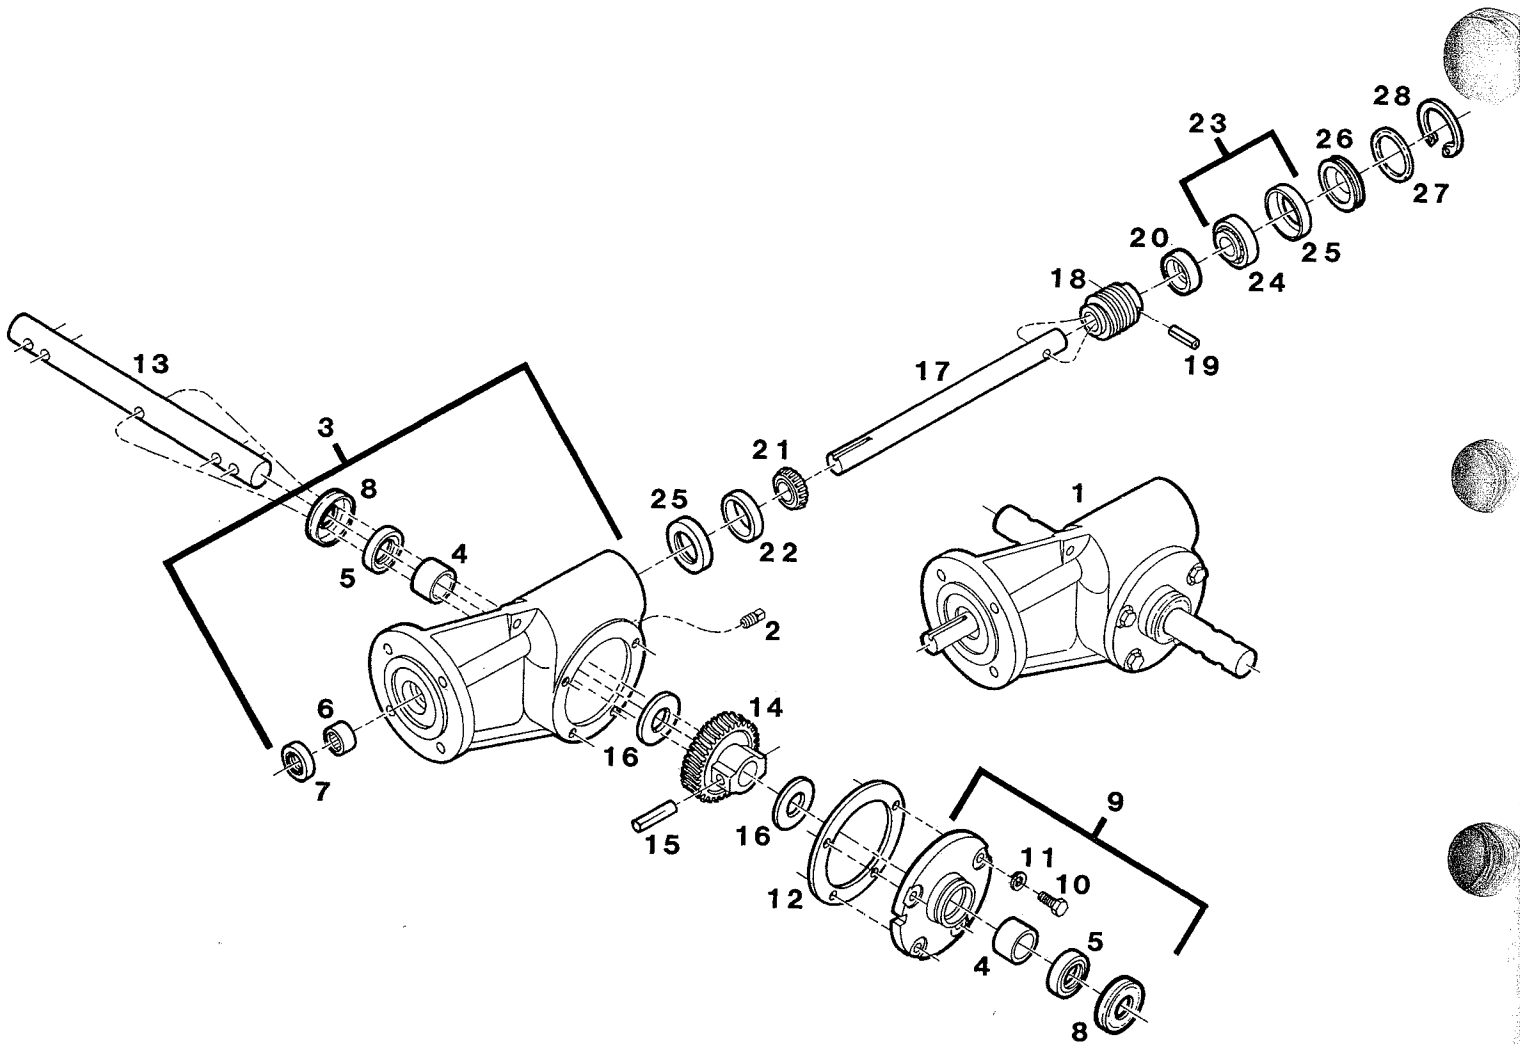

MODEL RS5 LC-J
5 HP Counter Rotating
Rear Tine Tiller

PARTS LIST — TINE DRIVE TRANSMISSION

Index No.	Part No.	Description	Index No.	Part No.	Description
1	592030	Transmission Assembly - tine drive	14	619536	Gear - worm
2	615500	Plug - pipe	15	616466	Pin - drive lok 3/8 x 2
	616912	Plug - breather	16	616417	Washer - thrust
3	592154	Case - transmission w/brngs & seals includes one each of 4,5,6,7 and 8	17	617084	Shaft - worm
4	617241	Bearing - needle	18	624262	Worm - drive
5	616391	Seal - oil, double	19	155515	Pin - spirol 1/4 x 1-1/8
6	616524	Bearing - needle	20	623504	Collar - pin retainer
7	616383	Seal - oil	21	617530	Cone - bearing
8	762245	Cover - axle seal	22	617548	Cup - bearing
9	592162	Cover - side w/brng & seals includes one each of 4,5 and 8	23	620898	Bearing - ball, with sleeve includes next two parts:
10	617019	Bolt - hex 5/16-18 x 7/8	24	620880	Bearing - ball
11	311118	Washer - split lock 5/16	25	617522	Sleeve - bearing
12	616755	Gasket - cover	26	616433	Plug - seal
13	617845	Axle - tine	27	616441	O-ring
			28	616425	Ring - retaining