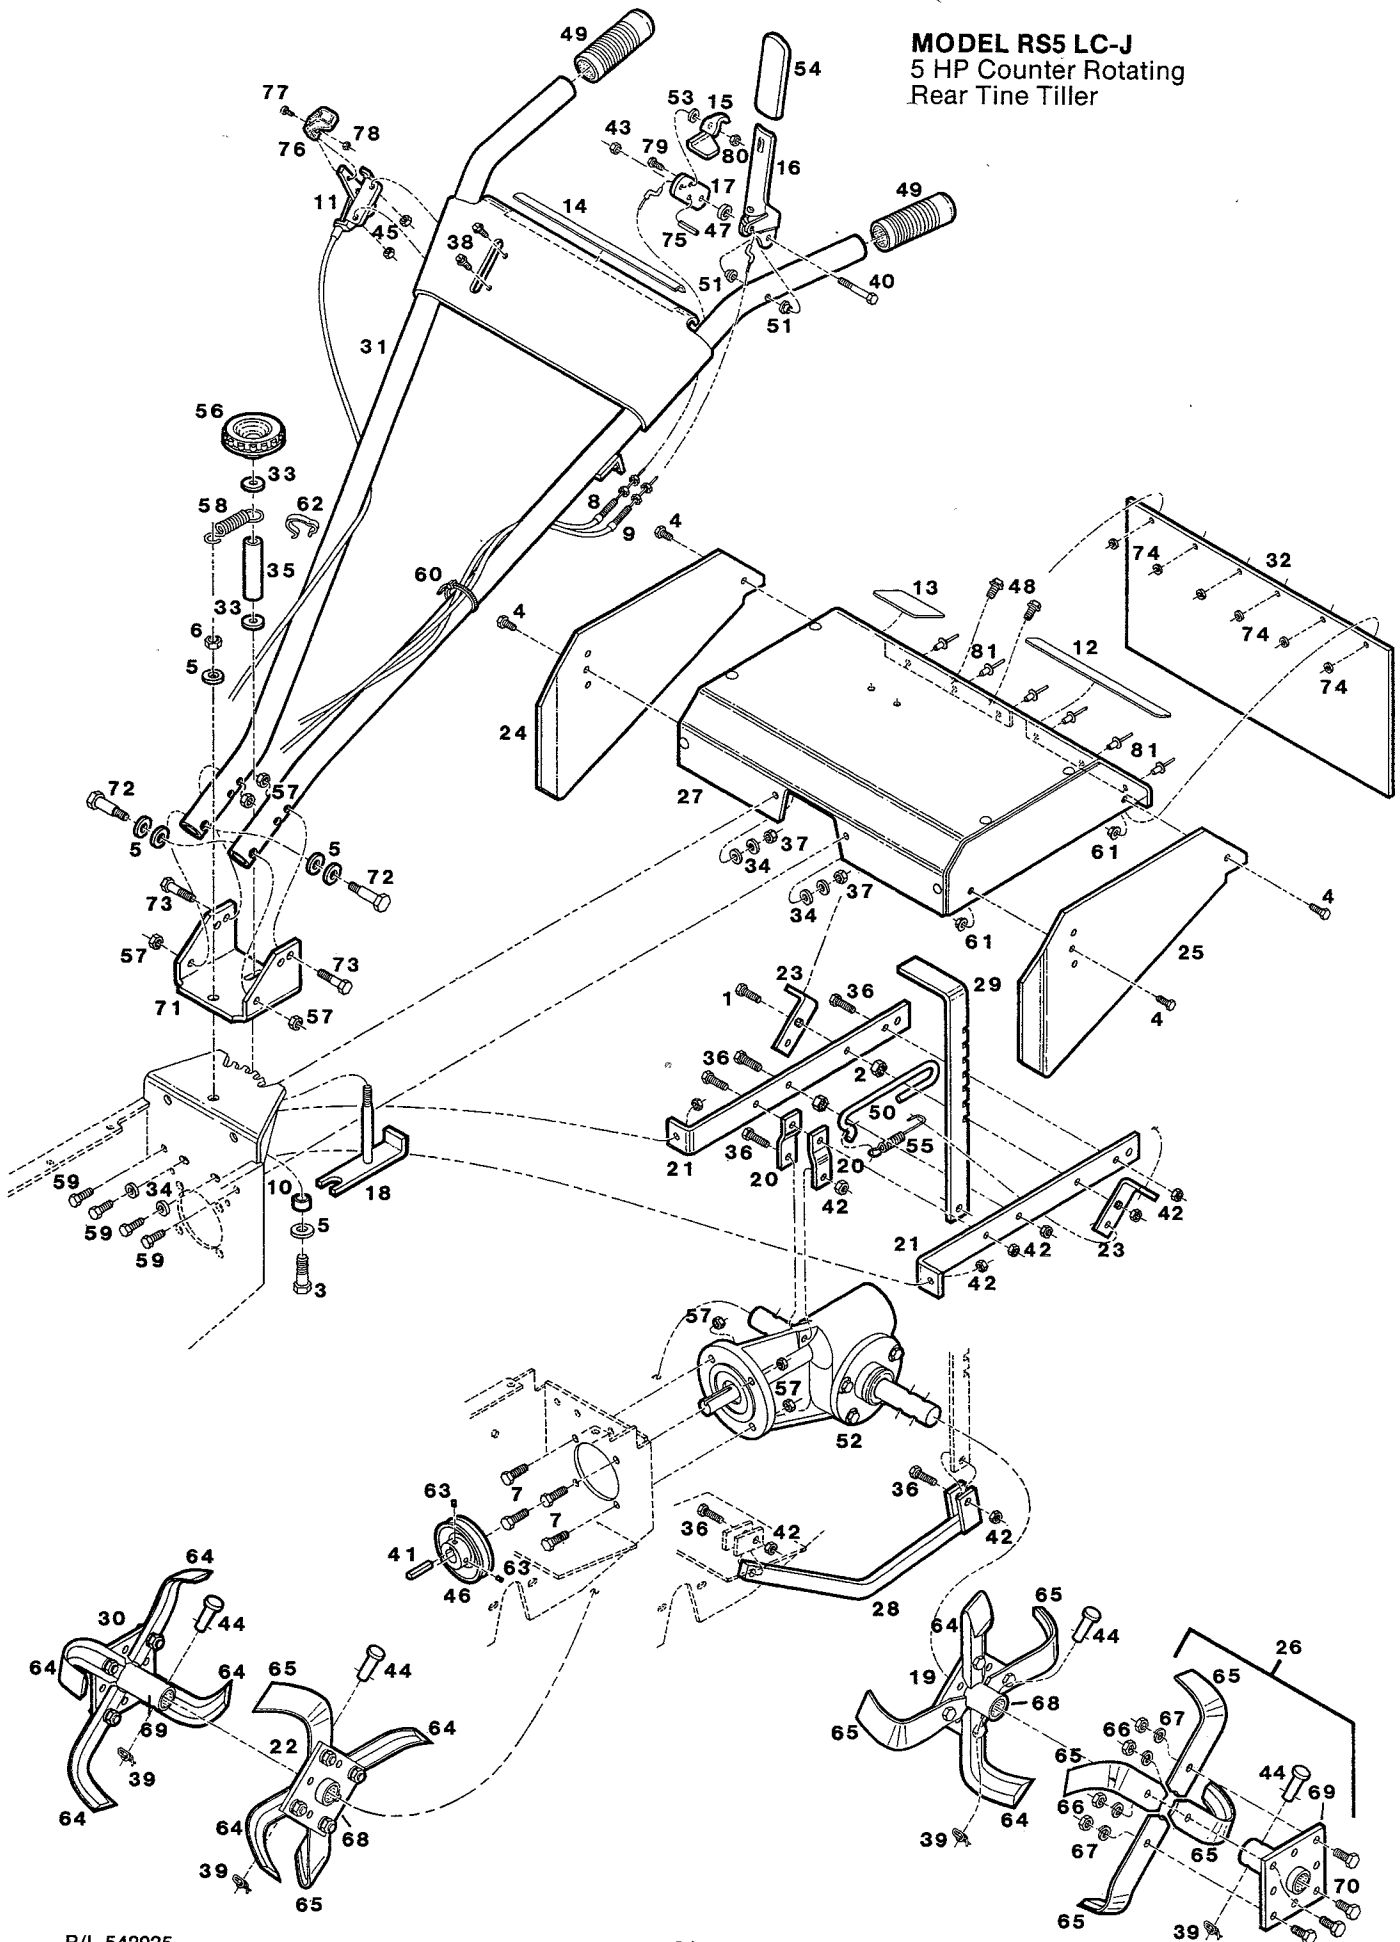

**MODEL RS5 LC-J**  
**5 HP Counter Rotating**  
**Rear Tine Tiller**

**MODEL RS5 LC-J**  
**5 HP Counter Rotating**  
**Rear Tine Tiller**

**PARTS LIST — 5 H.P. TILLER**

Index No.	Part No.	Description	Index No.	Part No.	Description
1	150250	Bolt - hex 5/16-18 x 1-1/2	42	616342	Nut - hex lock 5/16-18
2	310003	Nut - hex 1/2-13	43	715508	Nut - hex lock 1/4-20
3	615922	Bolt - hex 1/2-13 x 1-3/4	44	616532	Pin - clevis
4	158089	Screw - hex self tap 1/4-20 x 1/2	45	452318	Nut - hex lock #10-24
5	156075	Washer - flat 1/2	46	616870	Pulley - tine transmission
6	616581	Nut - hex lock 1/2-13	47	156182	Washer - plastic
7	457176	Bolt - hex 3/8-16 x 1-1/4	48	617514	Screw - tapping 5/16-18 x 5/8
8	530493	Cable - engaging, tine drive	49	619221	Grip - handle
9	530501	Cable - engaging, ground drive	50	620310	Pusher - depth bar
10	617787	Spacer - latch	51	584375	Bushing - nylon
11	530485	Control - throttle w/cable	52	592030	Transmission - tine drive
12	551648	Decal - CAUTION	53	154120	Washer - nylon
13	551655	Decal - WARNING	54	622662	Cover - clutch lever
14	552885	Decal - Grd Drive, Tine	55	584383	Spring - depth bar
15	558064	Catch - tine clutch arm	56	620195	Knob - handle lock
16	558049	Lever - clutch, ground drive	57	715086	Nut - hex lock 3/8-16
17	558080	Arm - clutch, tine drive	58	620203	Spring - pull bar
18	555615	Pull Bar - handle latch	59	152108	Bolt - hex 5/16-18 x 1
19	575654	Tine Assembly - LH inner	60	621672	Tie - cable
20	558098	Bracket - transmission	61	715078	Nut - hex lock 1/4-20 whiz
21	571372	Support - dirt shield	62	621003	Clip - throttle cable
22	575662	Tine Assembly - RH inner	63	315093	Set screw 5/16-18 x 1/4
23	558106	Bracket - dirt shield	64	574756	Tine - 13" RH
24	571984	Plate - side RH	65	574764	Tine - 13" LH
25	571992	Plate - side LH	66	615633	Nut - hex 3/8-24
26	575647	Tine Assembly - LH outer	67	150185	Washer - split lock 3/8
27	575357	Shield - dirt w/end plates	68	575969	Hub - tines, short
28	571679	Bar - skid	69	575977	Hub - tines, long
29	575704	Bar - depth	70	624940	Bolt - hex 3/8-24 x 1 GR5
30	575639	Tine Assembly - RH outer	71	575696	Bracket - handlebar
31	575688	Handlebar Assembly	72	157495	Bolt - shoulder 3/8-16 x 2-1/8
32	584359	Flap - dirt	73	312355	Bolt - hex 3/8-16 x 2
33	715417	Washer - flat 3/8	74	715136	Washer - flat
34	715185	Washer - flat 5/16	75	380477	Pin - roll
35	620187	Spacer - pull bar pin	76	112730	Knob - throttle control
36	615831	Bolt - hex 5/16-18 x 1-1/4	77	159335	Screw - phillips #8-32 x 3/8
37	157610	Nut - hex lock 5/16-18 flange	78	159244	Nut - hex #8-32
38	150326	Screw - hex #10-24 x 1/2	79	155366	Screw - hex #10-24 x 5/8
39	584391	Pin - retainer	80	452318	Nut - hex #10-24
40	615781	Bolt - hex 1/4-20 x 2-1/4	81	764225	Pop rivet
41	616276	Key - square 3/16 x 1-3/8			