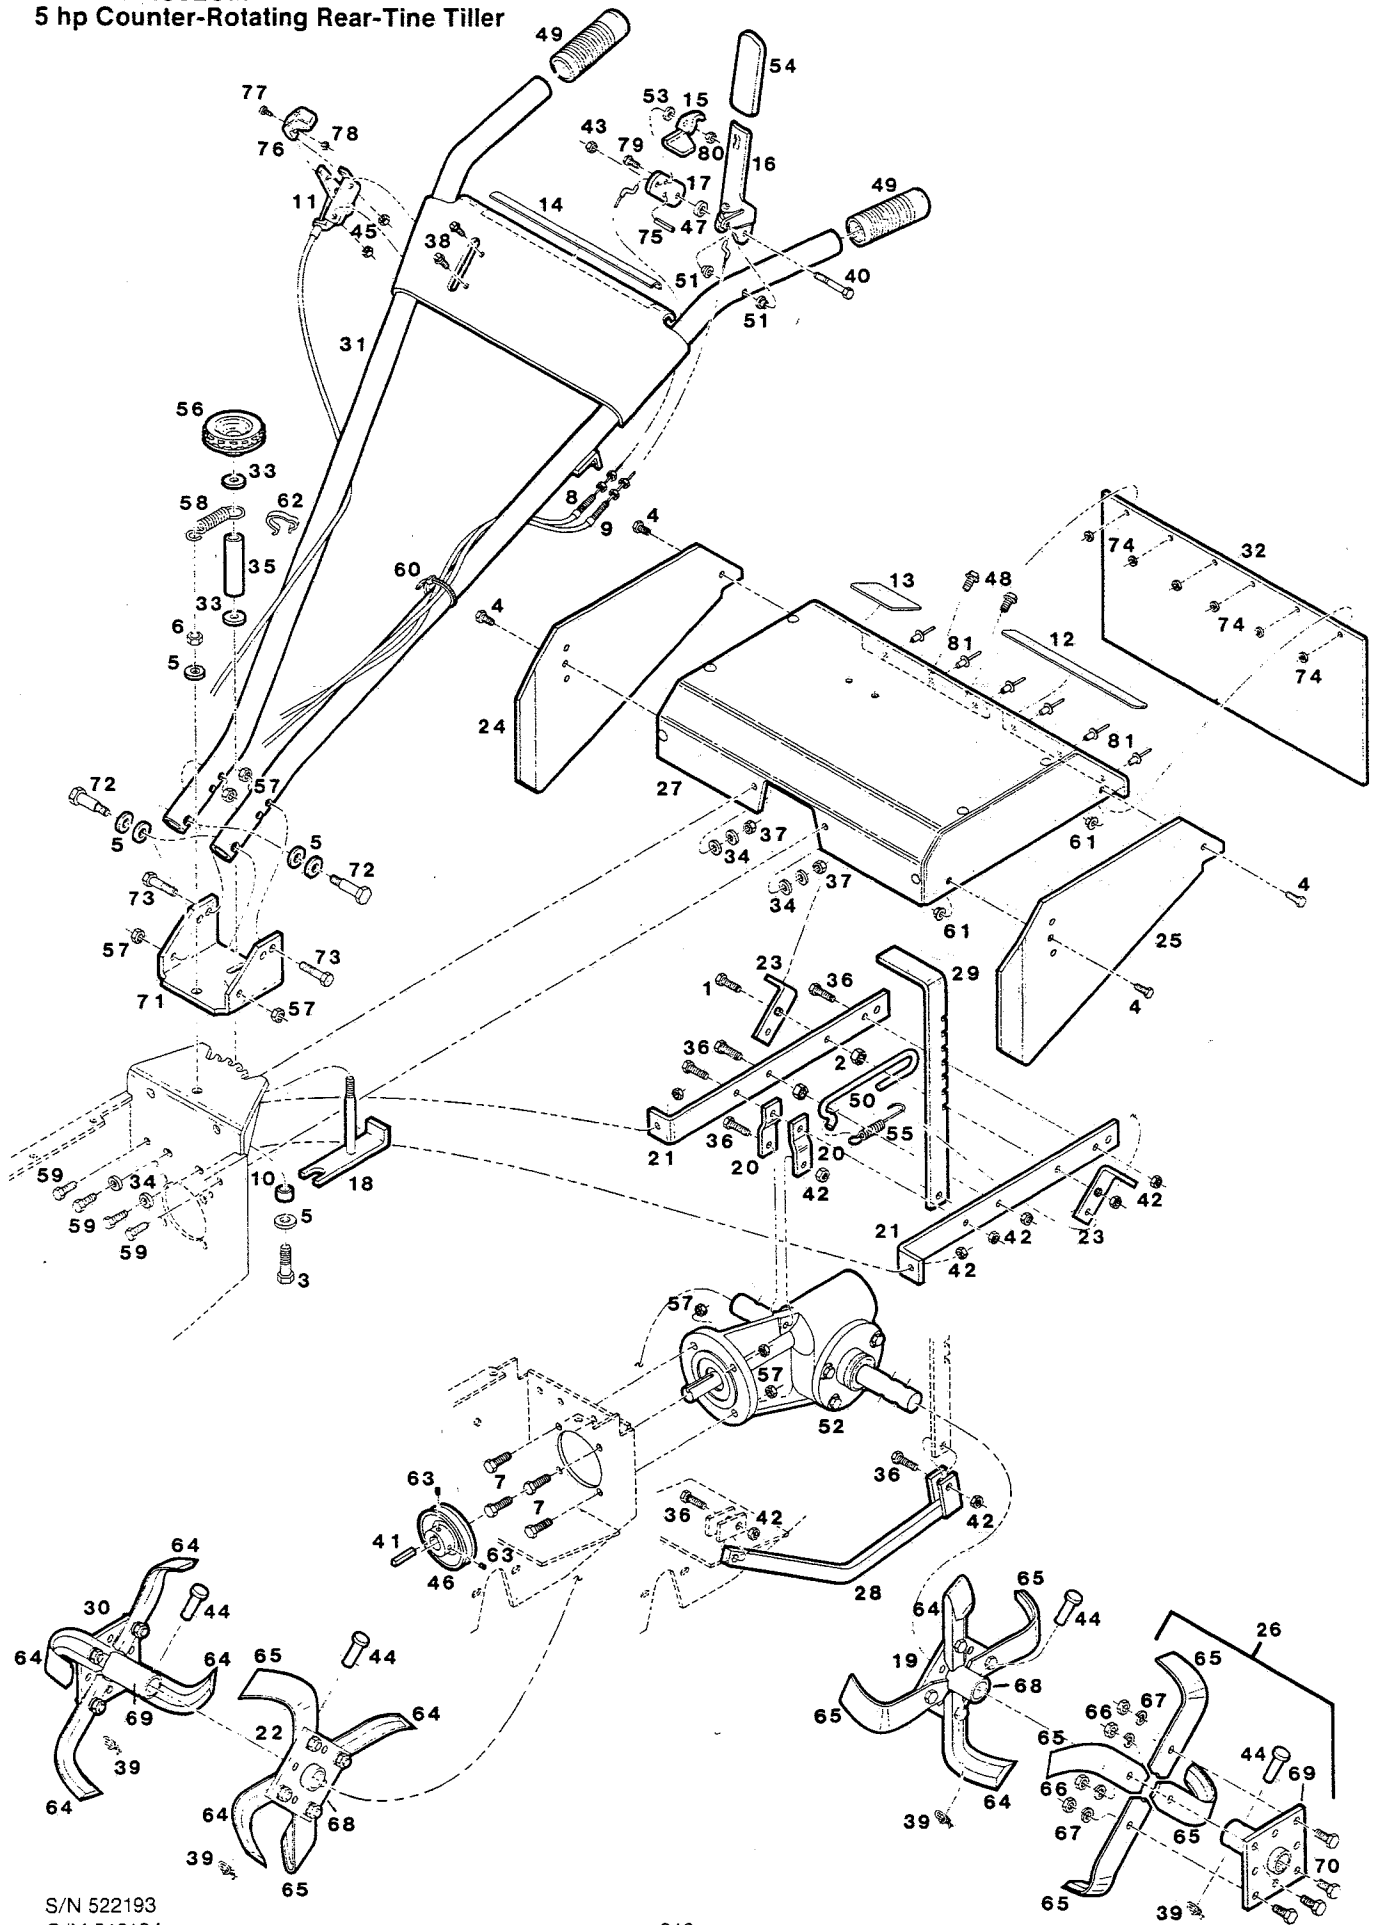

MODEL RS5LCM
5 hp Counter-Rotating Rear-Tine Tiller

S/N 522193
 O/M 542134

**MODEL RS5LCM
5 hp Counter-Rotating Rear-Tine Tiller**

5 H.P. TILLER

Index No.	Part No.	Description	Index No.	Part No.	Description
1	150250	Bolt - hex 5/16-18 x 1-1/2	42	616342	Nut - hex lock 5/16-18
2	310003	Nut - hex 1/2-13	43	715508	Nut - hex lock 1/4-20
3	615922	Bolt - hex 1/2-13 x 1-3/4	44	616532	Pin - clevis
4	158089	Screw - hex self tap 1/4-20 x 1/2	45	452318	Nut - hex lock #10-24
5	156075	Washer - flat 1/2	46	616870	Pulley - tine transmission
6	157537	Nut - hex lock 1/2-13	47	156182	Washer - plastic
7	457176	Bolt - hex 3/8-16 x 1-1/4	48	617514	Screw - tapping 5/16-18 x 5/8
8	530493	Cable - engaging, tine drive	49	619221	Grip - handle
9	530501	Cable - engaging, ground drive	50	620310	Pusher - depth bar
10	617787	Spacer - latch	51	584375	Bushing - nylon
11	530485	Control - throttle w/cable	52	592030	Transmission - tine drive
12	551648	Decal - CAUTION	53	154120	Washer - nylon
13	551655	Decal - WARNING	54	622662	Cover - clutch lever
14	552885	Decal - Grd Drive, Tine	55	584383	Spring - depth bar
15	558064	Catch - tine clutch arm	56	620195	Knob - handle lock
16	558049	Lever - clutch, ground drive	57	715086	Nut - hex lock 3/8-16
17	558080	Arm - clutch, tine drive	58	620203	Spring - pull bar
18	555615	Pull Bar - handle latch	59	152108	Bolt - hex 5/16-18 x 1
19	575654	Tine Assembly - LH inner	60	621672	Tie - cable
20	558098	Bracket - transmission	61	715078	Nut - hex lock 1/4-20 whiz
21	571372	Support - dirt shield	62	621003	Clip - throttle cable
22	575662	Tine Assembly - RH inner	63	315093	Set screw 5/16-18 x 1/4
23	558106	Bracket - dirt shield	64	574756	Tine - 13" RH
24	525253	Plate - side RH	65	574764	Tine - 13" LH
25	525261	Plate - side LH	66	615633	Nut - hex 3/8-24
26	575647	Tine Assembly - LH outer	67	150185	Washer - split lock 3/8
27	575357	Shield - dirt w/end plates	68	575969	Hub - tines, short
28	571679	Bar - skid	69	575977	Hub - tines, long
29	575704	Bar - depth	70	624940	Bolt - hex 3/8-24 x 1 GR5
30	575639	Tine Assembly - RH outer	71	575696	Bracket - handlebar
31	575688	Handlebar Assembly	72	157495	Bolt - shoulder 3/8-16 x 2-1/8
32	584359	Flap - dirt	73	312355	Bolt - hex 3/8-16 x 2
33	715417	Washer - flat 3/8	74	382192	Washer - flat
34	715185	Washer - flat 5/16	75	380477	Pin - roll
35	620187	Spacer - pull bar pin	76	112730	Knob - throttle control
36	615831	Bolt - hex 5/16-18 x 1-1/4	77	159335	Screw - phillips #8-32 x 3/8
37	157610	Nut - hex lock 5/16-18 flange	78	159244	Nut - hex #8-32
38	150326	Screw - hex #10-24 x 1/2	79	155366	Screw - hex #10-24 x 5/8
39	584391	Pin - retainer	80	452318	Nut - hex #10-24
40	615781	Bolt - hex 1/4-20 x 2-1/4	81	764225	Pop rivet
41	382184	Key - square 3/16 x 1-3/8			