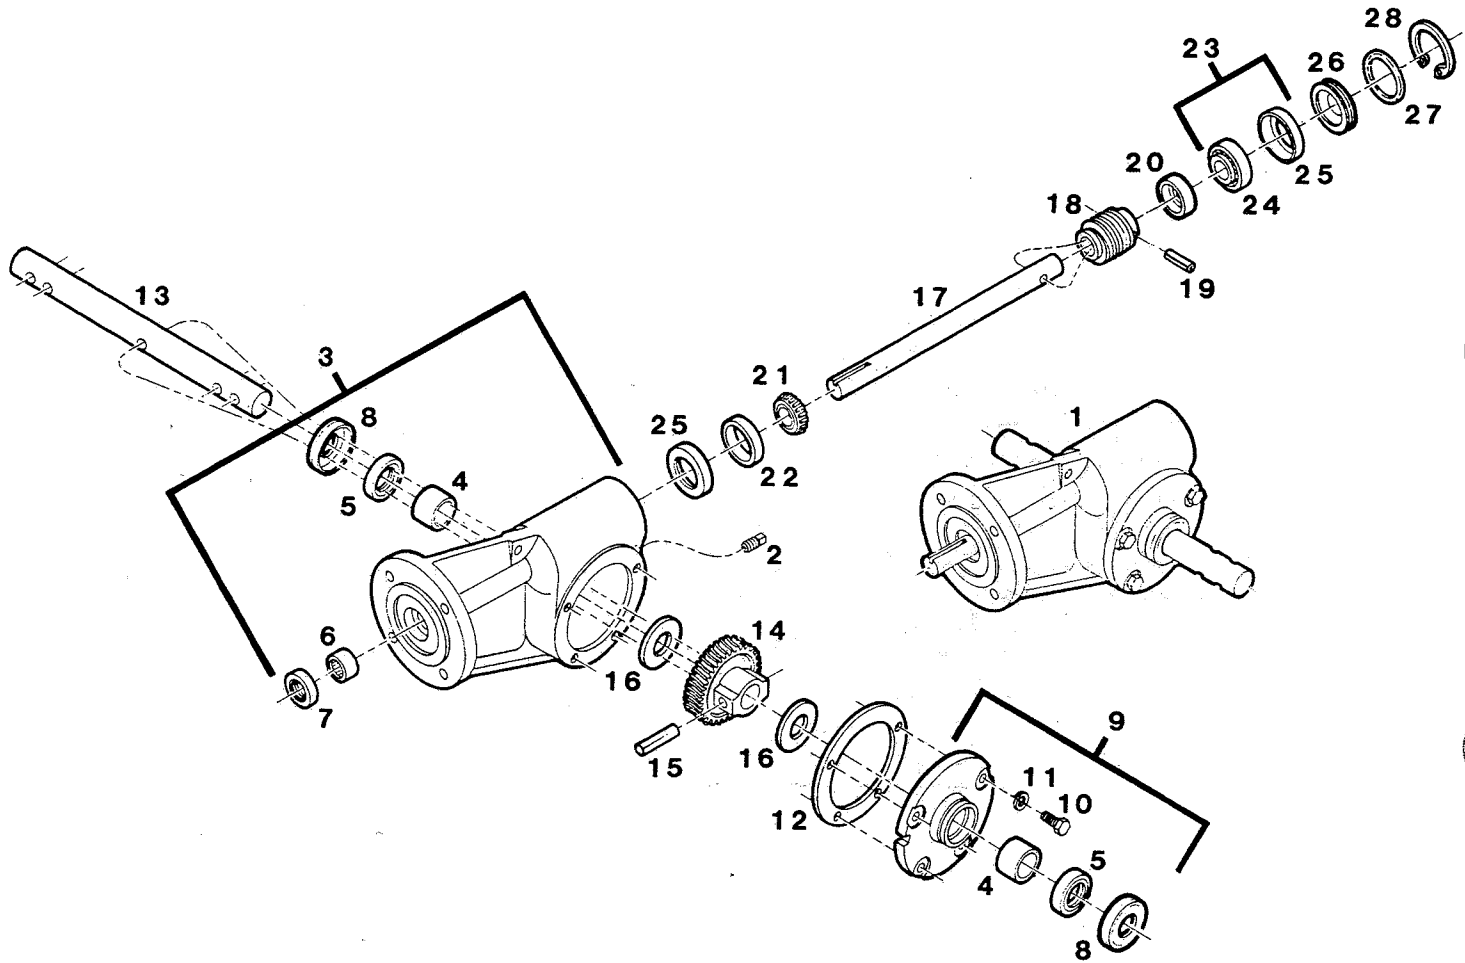

MODEL RS5LCM
5 hp Counter-Rotating Rear-Tine Tiller

TINE DRIVE TRANSMISSION

Index No.	Part No.	Description	Index No.	Part No.	Description
1	592030	Transmission Assembly - tine drive	14	619536	Gear - worm
2	615500	Plug - pipe	15	616466	Pin - drive lok 3/8 x 2
	616912	Plug - breather	16	616417	Washer - thrust
3	592154	Case - transmission w/brngs & seals includes one each of 4,5,6,7 and 8	17	617084	Shaft - worm
4	617241	Bearing - needle	18	624262	Worm - drive
5	616391	Seal - oil, double	19	155515	Pin - spirol 1/4 x 1-1/8
6	616524	Bearing - needle	20	623504	Collar - pin retainer
7	616383	Seal - oil	21	617530	Cone - bearing
8	762245	Cover - axle seal	22	617548	Cup - bearing
9	592162	Cover - side w/brng & seals includes one each of 4,5 and 8	23	620898	Bearing - ball, with sleeve includes next two parts:
10	617019	Bolt - hex 5/16-18 x 7/8	24	620880	Bearing - ball
11	311118	Washer - split lock 5/16	25	617522	Sleeve - bearing
12	616755	Gasket - cover	26	616433	Plug - seal
13	617845	Axle - tine	27	616441	O-ring
			28	616425	Ring - retaining