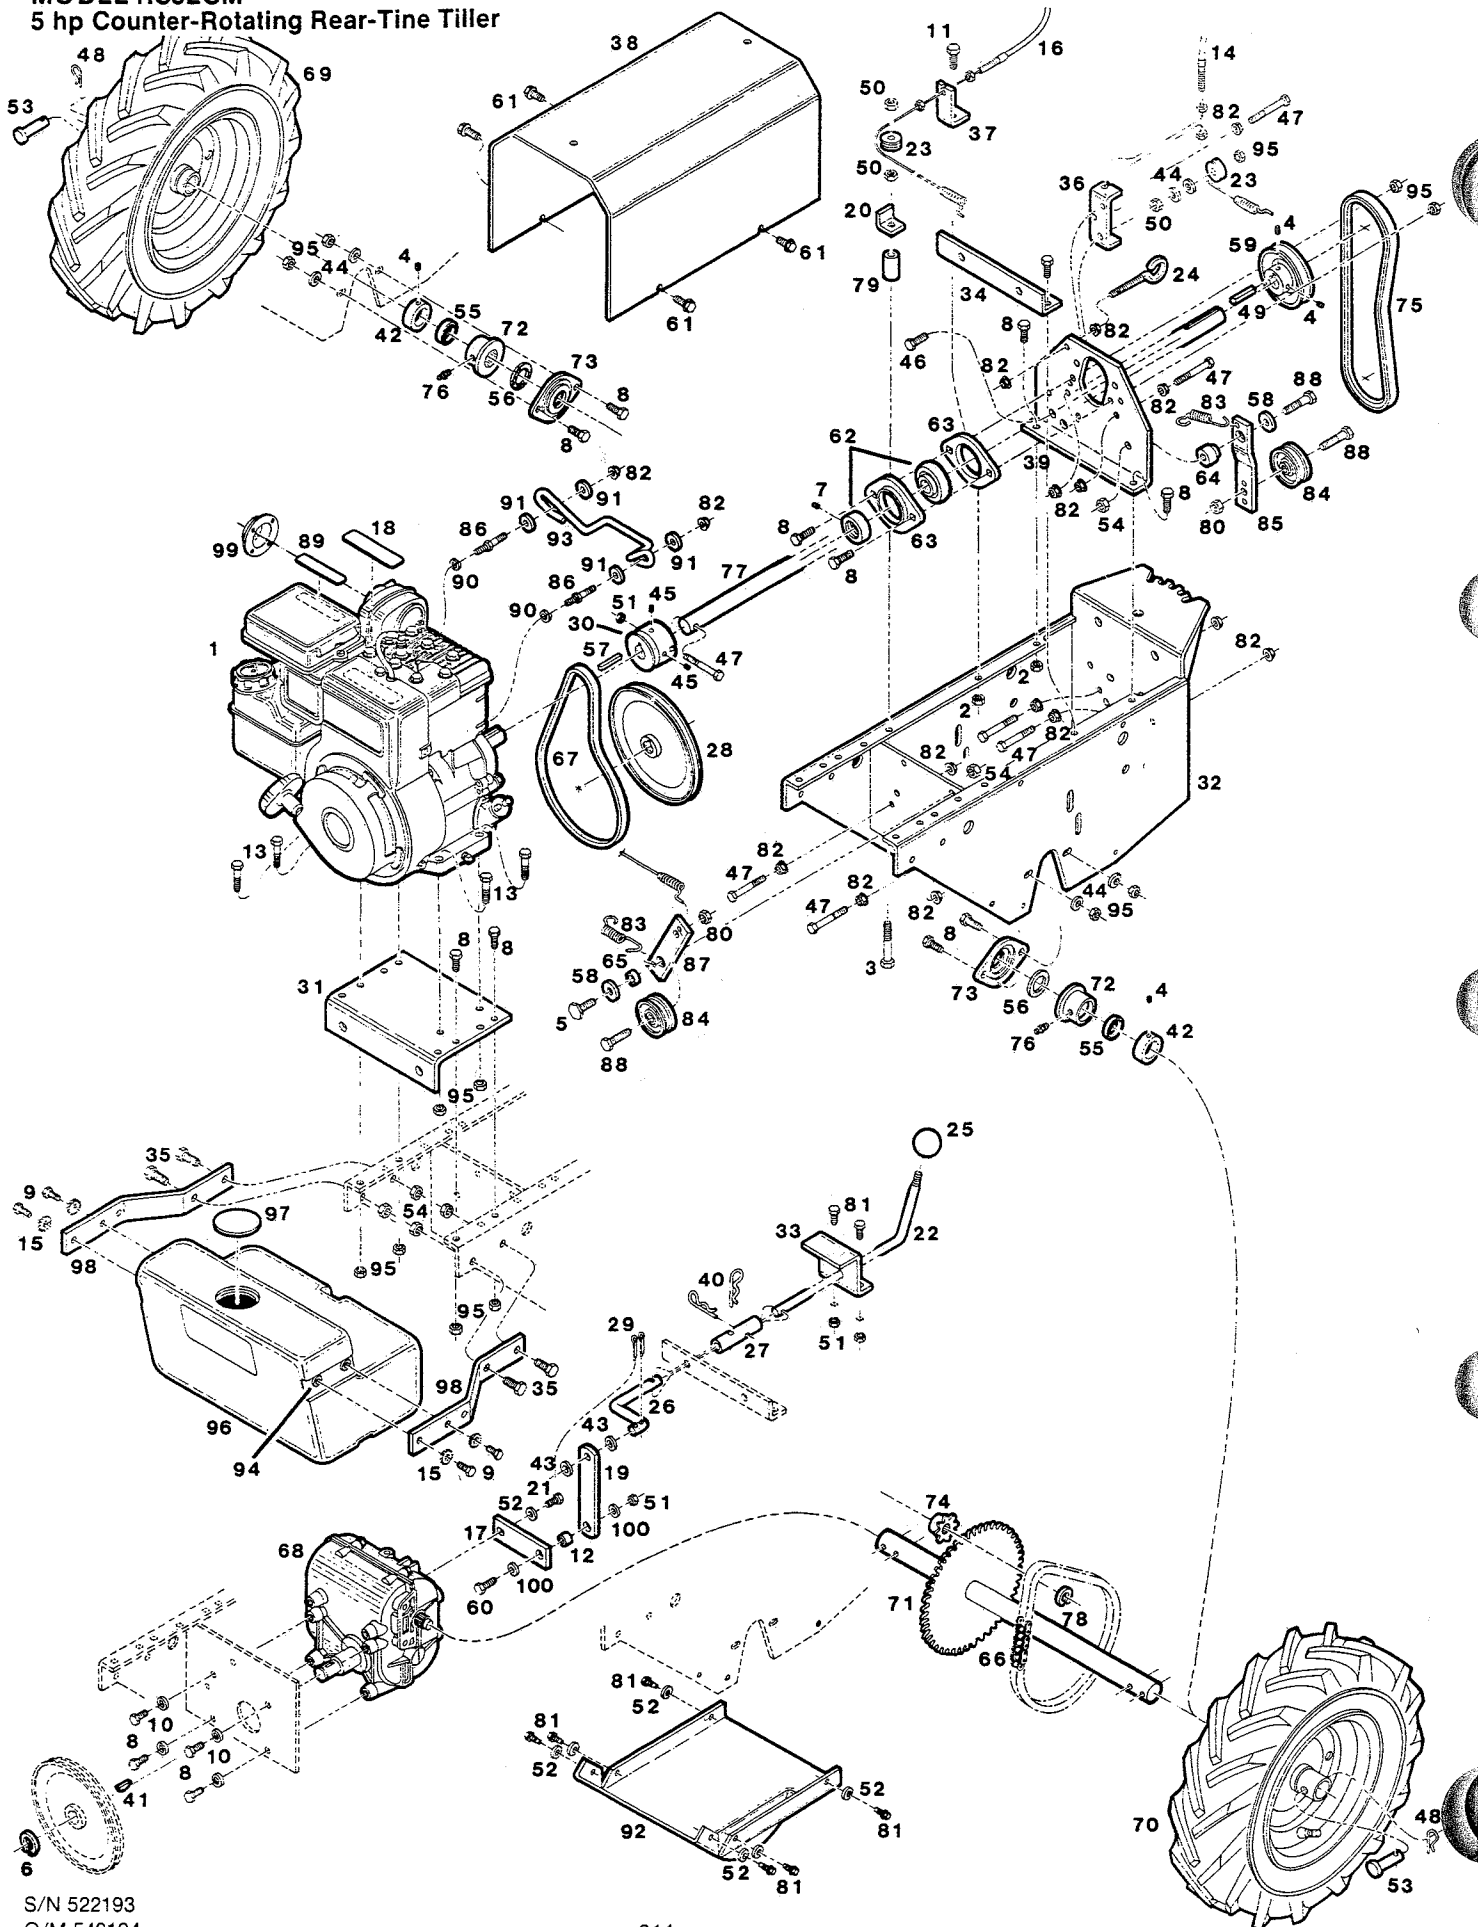

MODEL RS5LCM
5 hp Counter-Rotating Rear-Tine Tiller

S/N 522193
 O/M 542134

MODEL RS5LCM
5 hp Counter-Rotating Rear-Tine Tiller

5 H.P. TILLER

Index No.	Part No.	Description	Index No.	Part No.	Description
1	*	Engine - 5 H.P.	51	715508	Nut - hex lock 1/4-20
2	157610	Nut - hex lock 5/16-18 flange	52	615690	Washer - flat 1/4
3	623439	Bolt - hex 5/16-18 x 2-1/2	53	616532	Pin - clevis
4	315093	Set screw 5/16-18 x 1/4	54	715086	Nut - hex lock 3/8-16
5	154369	Bolt - hex shoulder 3/8-16 x 1-1/4	55	616565	Seal - dust
6	170035	Ring - retaining	56	584110	Seal - felt ring
7	157305	Set screw 1/4-20 x 1/4	57	446757	Key - square 3/16 x 1-7/8
8	450346	Bolt - hex 5/16-18 x 3/4	58	616854	Washer - flat 3/8 special
9	159004	Screw - hex 1/4-20 x 3/4	59	616870	Pulley - drive, tine transmission
10	311118	Washer - split lock 5/16	60	158972	Bolt - hex 1/4-20 x 1
11	152108	Bolt - hex 5/16-18 x 1	61	617514	Bolt - hex self tap 5/16-18 x 5/8
12	467829	Bushing - arm	62	617795	Bearing - drive shaft
13	460311	Bolt - hex 5/16-18 x 1-3/4	63	617811	Flange - bearing retainer
14	530493	Cable - engaging, tine drive	64	617878	Bushing - pilot, idler arm
15	461715	Washer - ext. tooth lock	65	617886	Bushing - idler arm
16	530501	Cable - engaging, ground drive	66	584086	Chain - drive 53 links
17	558189	Lever - shift, on transmission	67	584128	Belt - wheel drive
18	402016	Decal - Place Free Hand Here	68	171447**	Transmission - wheel drive (Tecumseh/Peerless Model 700-033)
19	558171	Link - shifter	69	558858	Wheel - drive, w/tire RH
20	555318	Bracket - angle	70	558866	Wheel - drive, w/tire LH
21	616144	Bolt - hex 1/4-28 x 1/2	71	099044	Axle - drive wheels w/sprocket
22	098897	Lever - shift	72	584227	Bearing - axle
23	112177	Roller - cable	73	558023	Flange - bearing retainer
24	555359	Guide - cable	74	620021	Sprocket - axle drive
25	616359	Knob - shift lever	75	584367	Belt - tine drive
26	557512	Rod - shift	76	624890	Fitting - lubrication
27	557520	Connector - shift rod/lever	77	623181	Shaft - drive, tiller tines
28	098863	Pulley - wheel drive transmission	78	620807	Ring - retaining
29	317016	Pin - cotter	79	156489	Spacer
30	584698	Pulley - drive, on engine	80	624908	Nut - hex lock 3/8-16
31	014639	Plate - engine mount	81	158089	Screw - hex self tap 1/4-20 x 1/2
32	576330	Frame - chassis	82	715078	Nut - hex 1/4-20 whiz flange
33	558247	Guide - shift lever	83	584383	Spring - idler
34	558163	Bracket - shift rod	84	170530	Pulley - idler
35	715326	Bolt - hex 3/8-16 x 1	85	557579	Arm - tine idler
36	558148	Support - cable	86	156885	Stud - belt keeper
37	558155	Bracket - cable	87	558254	Arm - drive idler
38	014647	Cover - belts and pulleys	88	159020	Bolt - hex 3/8-16 x 1-1/2
39	575670	Support - rear bearing	89	551846	Decal - CAUTION Disengage
40	317040	Hairpin cotter	90	715094	Washer - split lock 1/4
41	615534	Key - woodruff #9	91	158956	Washer - flat 1/4
42	557447	Collar - axle	92	552836	Shield - dirt
43	159921	Washer - flat	93	557298	Keeper - belt, engine
44	715185	Washer - flat 5/16	94	403337	Insert - threaded 1/4-20
45	159608	Set screw 5/16-18 x 7/16	95	715490	Nut - hex top lock 5/16-18
46	380402	Bolt - hex 5/16-18 x 1-1/2	96	592543	Tank - front weight
47	616094	Bolt - hex 1/4-20 x 2-1/2	97	584417	Cap - weight tank
48	715011	Hairpin cotter	98	575340	Bracket - weight tank
49	382184	Key - square 3/16 x 1-3/8	99	402636	Deflector - muffler
50	616342	Nut - hex lock 5/16-18	100	164541	Washer - flat 1/4