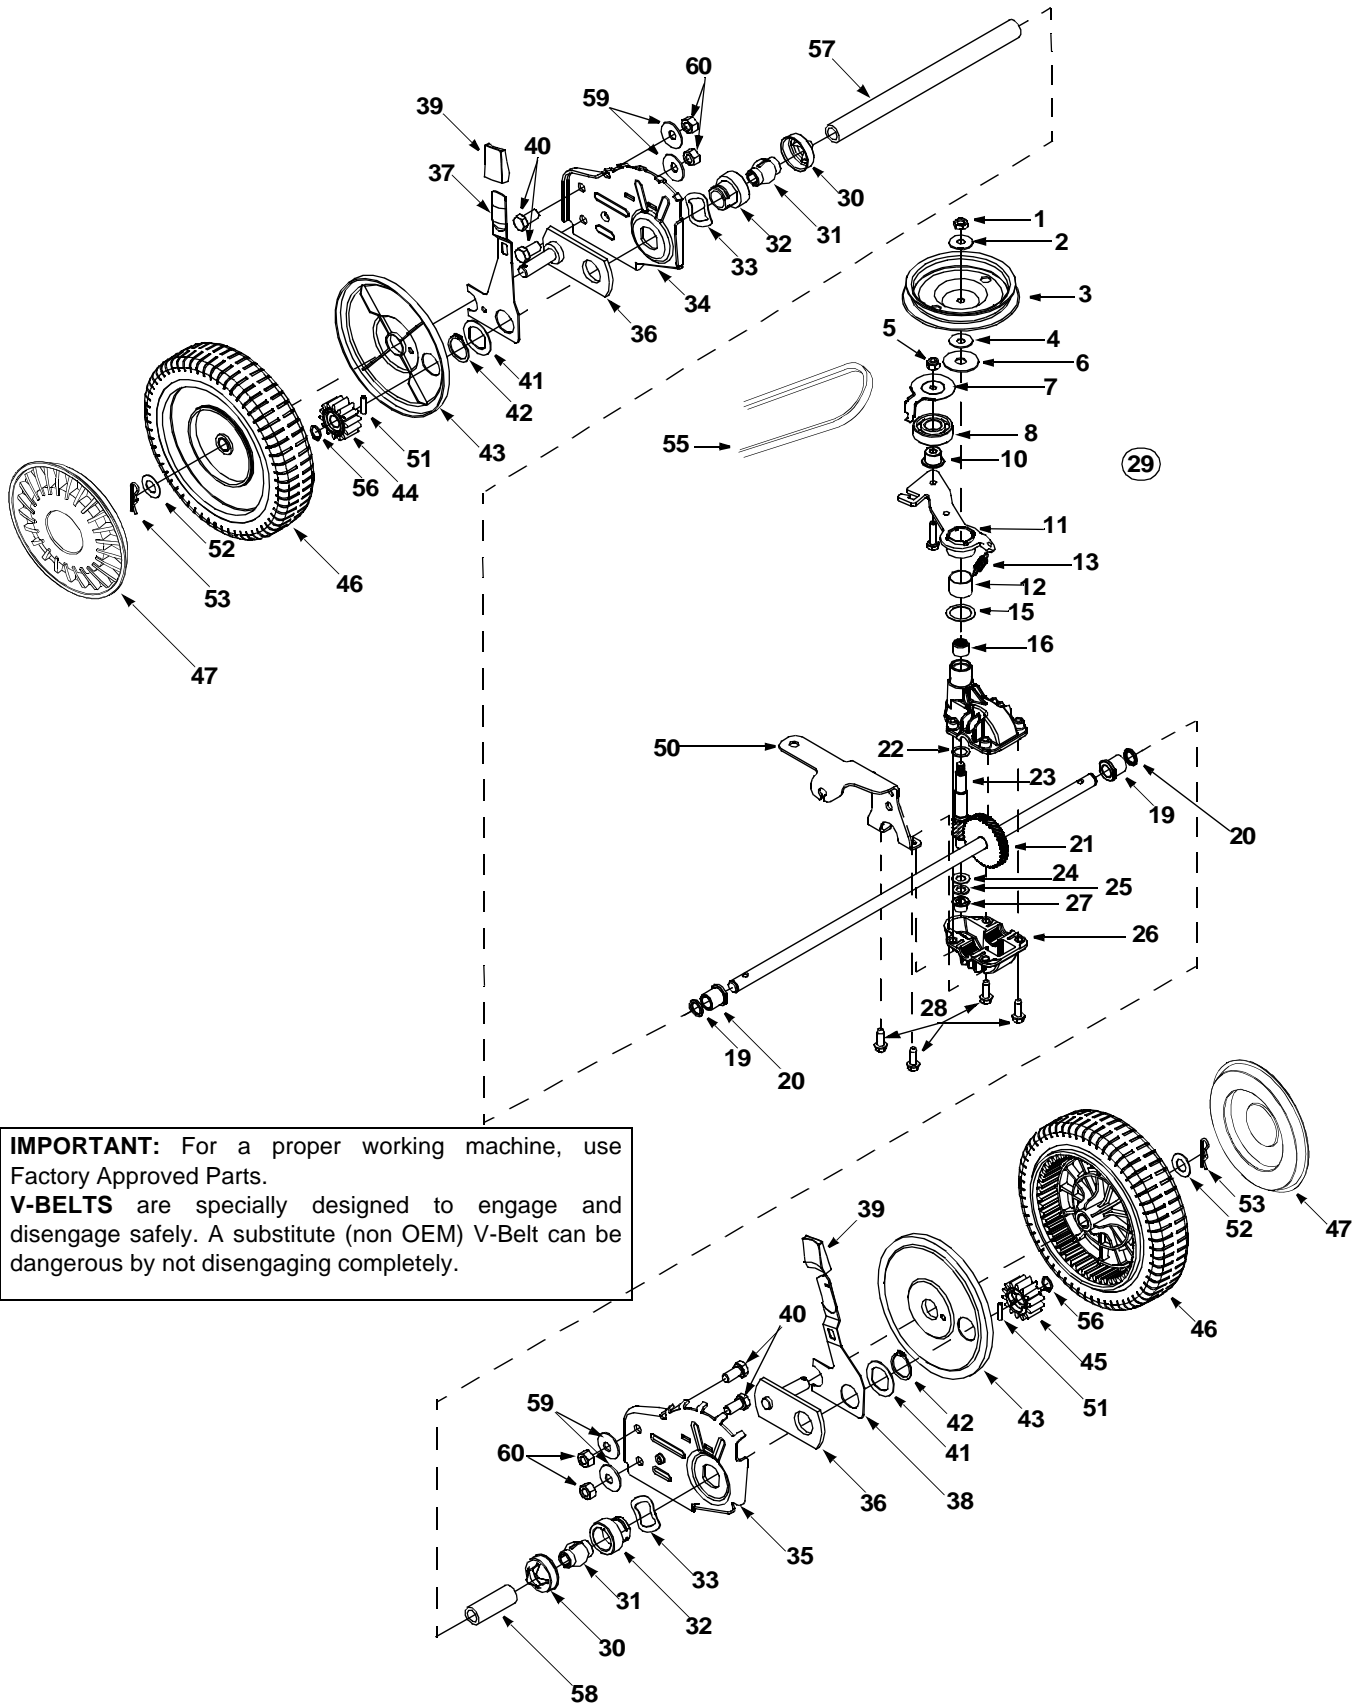

Model Series S449T401

Model Series S449T401

Ref. No	Part No.	Description	Ref. No	Part No.	Description
1.	712-3025	Hex Jam Nut 5/16-24	31.	741-0604	Bearing Sleeve .50 I.D.
2.	736-0425	Bell Washer .325 x .930 x .045	32.	748-0355	Bearing Support
3.	756-1042	Pulley, 3.82 x .313 x .68	33.	736-0447	Wave Washer 1.5 x 1.0 x .029
4.	736-0425	Bell Washer .325 x .930 x .045	34.	782-0512B	RH Height Adj. Plate
5.	712-0896	Lock Nut 1/4-28	35.	782-0511A	LH Height Adj. Plate
6.	736-0406	Flat Washer .442 x 1.38 x .060	36.	682-0509	Pivot Plate Assembly
7.	782-7598	Belt Keeper	37.	732-0706	RH Front Lever
8.	741-0124	Ball Bearing	38.	732-0707	LH Front Lever
9.	721-0457	Oil Seal	39.	720-0190	Knob
10.	750-1050	Flange Spacer	40.	710-0216	Hex Cap Screw 3/8-16 x .75
11.	682-0028	Idler Bracket Assembly	41.	736-0474	Washer DD 1.5" O.D.
12.	741-0682A	Bearing Sleeve	42.	716-0102	Snap Ring 1.0 dia.
13.	732-0849A	Flat Washer .504 x .700 x .030	43.	782-7551	Wheel Dust Cap
14.	710-0299	Hex Cap Screw 1/4-28 x 1.00	44.	717-1762	Gear 14T R.H.
15.	736-0570	Flat Washer .865 x 1.145 x .030	45.	717-1761	Gear 14T L.H.
16.	741-0699	Needle Bearing .438 x .625 x .500	46.	634-0021A	Wheel, 8x2 x 1.75
17.	721-0325	Plug 1/4 x .437	47.	731-1426	Hubcap: Yellow
18.	618-0300A	Upper Housing	48.	682-0512A	RH Height Adj. Complete
19.	721-0329	Oil Seal .500 x .687 x .094	49.	682-0511A	LH Height Adj. Complete
20.	741-0673	Flange Bearing	50.	682-0030	Cable Idler Bracket
21.	611-0105A	Output Shaft	51.	715-0221	Dowel Pin
22.	736-0520	Flat Washer .504 x .700 x .030	52.	736-3013	Flat Washer 1/2 x 1.00 x .063
23.	717-1492	Pinion Shaft 10T	53.	714-0101	Cotter Pin .08 x 1.42
24.	736-0314	Thrust Washer .375 x .70 x .030	54.	738-1002	Screw
25.	736-0569	Thrust Washer .388 x .625 x .062	55.	754-0465	Belt
26.	618-0299A	Lower Housing	56.	716-0865	Snap Ring
27.	741-0672	Flange Bearing .378 x .531 x .370	57.	750-1165	Slev. Spacer
28.	710-1276	Hex Screw w/Washer 1/4-20 x .750	58.	750-1166	Slev. Spacer
29.	618-0606	Transmission Assembly Comp. (Includes Ref. # 1 to Ref. #30)	59.	736-0331	Bell Washer
30.	732-0708	Bearing Retainer	60.	712-0798	Hex Nut 3/8-16