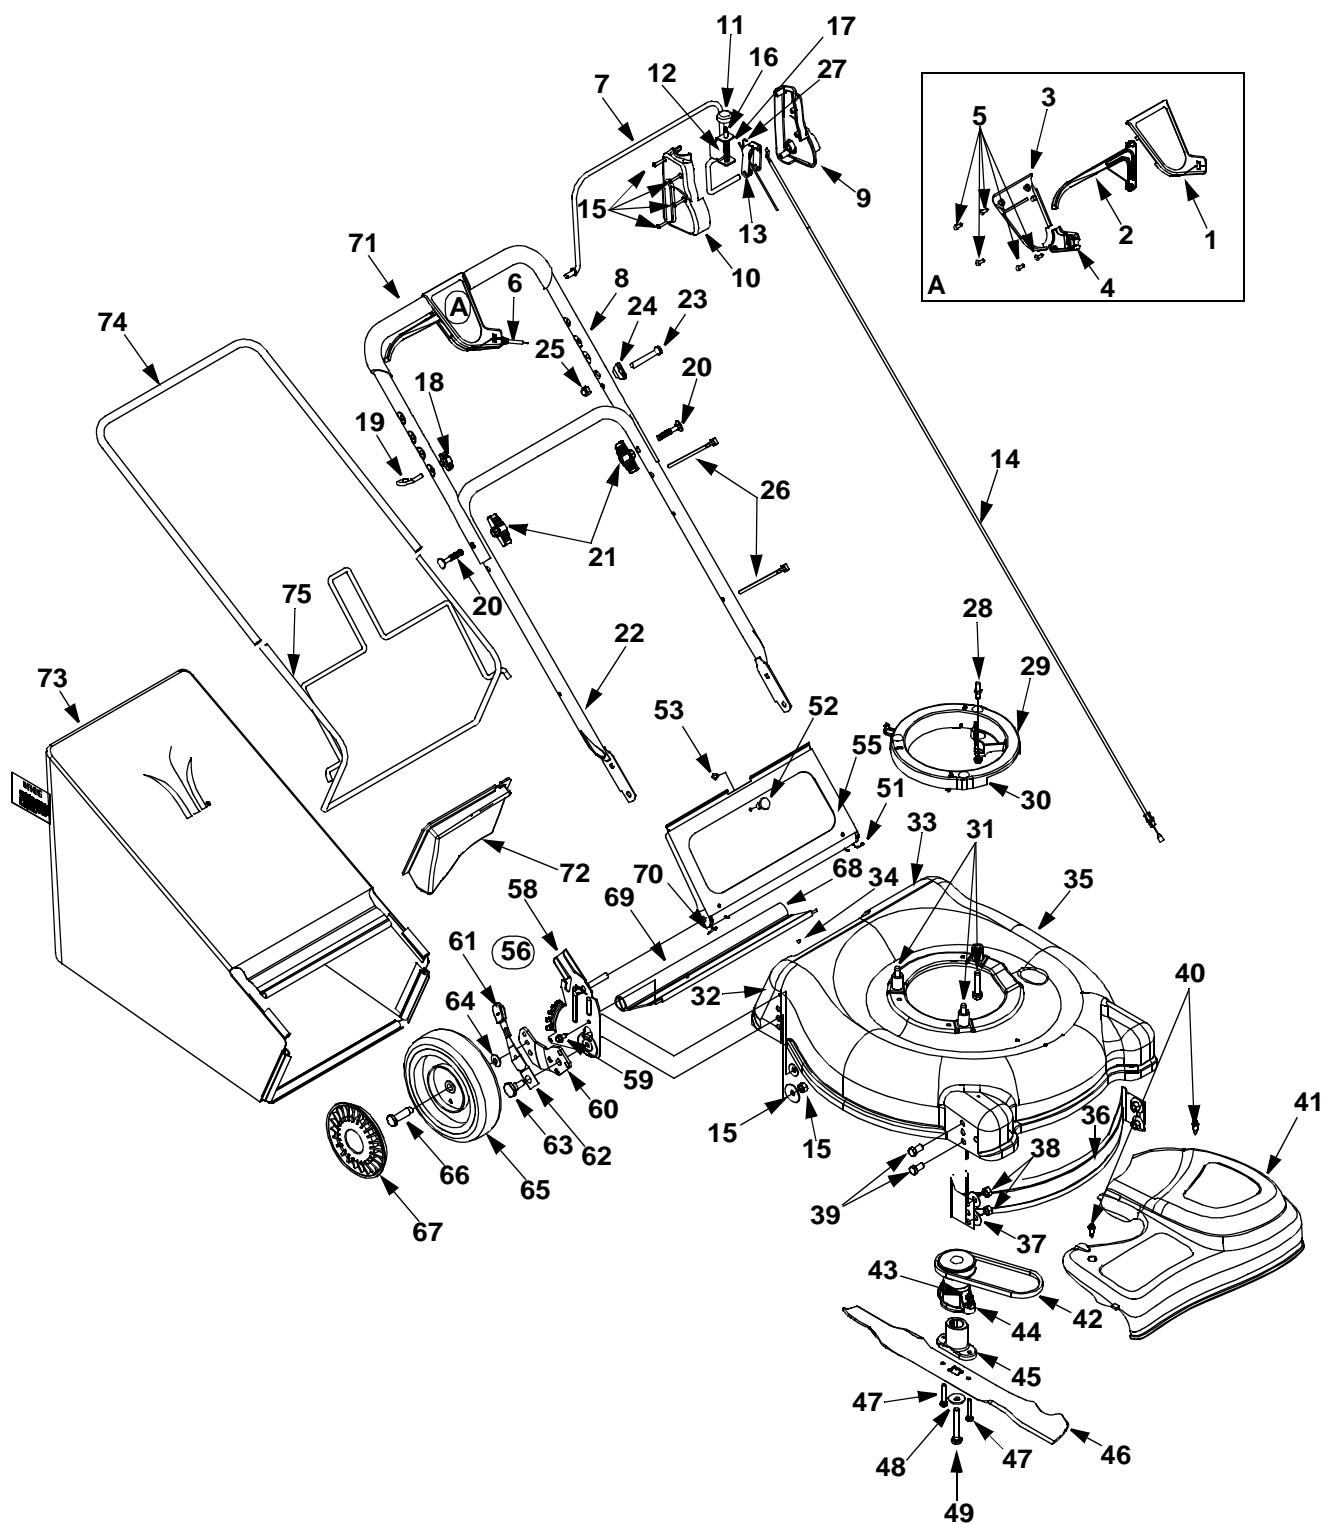

Model Series S449T401

Model Series S449T401

Ref. No	Part No.	Description	Ref. No	Part No.	Description
1	731-1057	Upper Drive Cover	41	731-1937A	Front Drive Cover - Yellow
2	731-0620	Drive Lever	42	754-0465	V-Belt
3	731-1058	Lower Drive Cover	43	712-0324	Hex Lock Nut 1/4-20
4	731-1059	Mounting Cap	44	756-1146A	Drive Pulley
5	710-1667A	Screw #10-12:75	45	748-0411	Blade Adapter
6	746-0960	Drive Cable	46	742-0741	21" Mulching Blade w/star
7	647-0058	Control Bail Lever	47	736-0452	Bell Washer .396 I.D. x 1.140 O.D. x
8	749-1405	Upper Handle	48	710-0606	Hex Screw 1/4-2 0x 1.50
9	731-2532	Control Cover LH	49	710-1257	Hex Screw 3/8-24 x 2.50
10	731-2533	Control Cover RH	50	712-3005	Hex Nut 3/8-16
11	720-0428	Button	51	732-0677	Torsion Spring L.H.
12	732-1171	Compression Spring	52	710-0192	Scr. Tr. Mach #10-24 x .380
13	782-0156	Lever	53	720-0275	Knob
14	746-1141	Control Cable 58.25" Lg.	54	714-0104	Cotter Pin
15	710-1256	Hi-Low Screw	55	782-7000	Rear Discharge Door
16	715-0168	Pin	56	682-0515A	Complete Handle Brkt Ass'y - LH
17	716-0209	Retention Ring		682-0516A	Complete Handle Brkt Ass'y - RH
18	720-0279	Knob	58	682-0511A	Handle Brkt Ass'y - LH
19	710-1205	Eye Bolt 1/4-20		682-0512A	Handle Brkt Ass'y - RH
20	710-1174	Carriage Bolt 5/16-18 x 2.0	59	710-0896	Hex Screw w/wsh. 1/4-14 x .62
21	720-0314	Knob	60	14766	Pivot Bar - LH
22	749-0928	Lower Handle		14765	Pivot Bar - RH
23	710-0501	Hex Hd. Cap Screw	61	720-0190	Knob
24	736-0451	Saddle Washer	62	732-0417A	Spring Lever
25	710-0324	Hex Lock Nut 1/4-20	63	738-0507B	Shldr Screw .500 Dia x .434 Long
26	726-0240	Cable Tie	64	736-0105	Bell Washer .380 x .880 x .062
27	732-1172	Torsion Spring	65	734-1979	Whl. Comp. 8 x 2 Pl. (Rear)
28	711-1293	Pin-Belt Keeper		734-1983	Wh. Comp. 8 x 2 Fwd. (Front)
29	631-0075B	Engine Spacer	66	738-0102	Shldr Screw .498 x 1.445
30	712-0271	Hex Nut 1/4-20 Thread	67	731-1426	Hubcap: Radial Spoke Yellow
31	710-1008	Tapp Screw w/Hex Lock Wash	68	732-0700	Wire
32	782-5004	Rear Baffle Right	69	731-1236	Rear Flap
33	782-5003	Rear Baffle Left	70	732-0678	Torsion Spring R.H.
34	710-1017	Scr. AB: 1/4-14 .625 Trust	71	720-0294	Foam Grip (2 required)
35	782-0080A	Deck 21" RD	72	782-5007A	Mulching Plug Baffle
36	782-5002	Front Baffle	73	764-0457A	Soft Top Grass Bag
37	712-0798	Bell Washer .39 x 1.13 x .062	74	764-0310	Grass Catcher Frame (Rear)
38	736-0331	Hex Nut 3/8-16	75	764-0311	Grass Catcher Frame (Front)
39	710-0216	Hex Screw 3/8-16 x .75	-	737-0208	Bottle of Oil (not shown)
40	7510042824	Screw #12 x .457