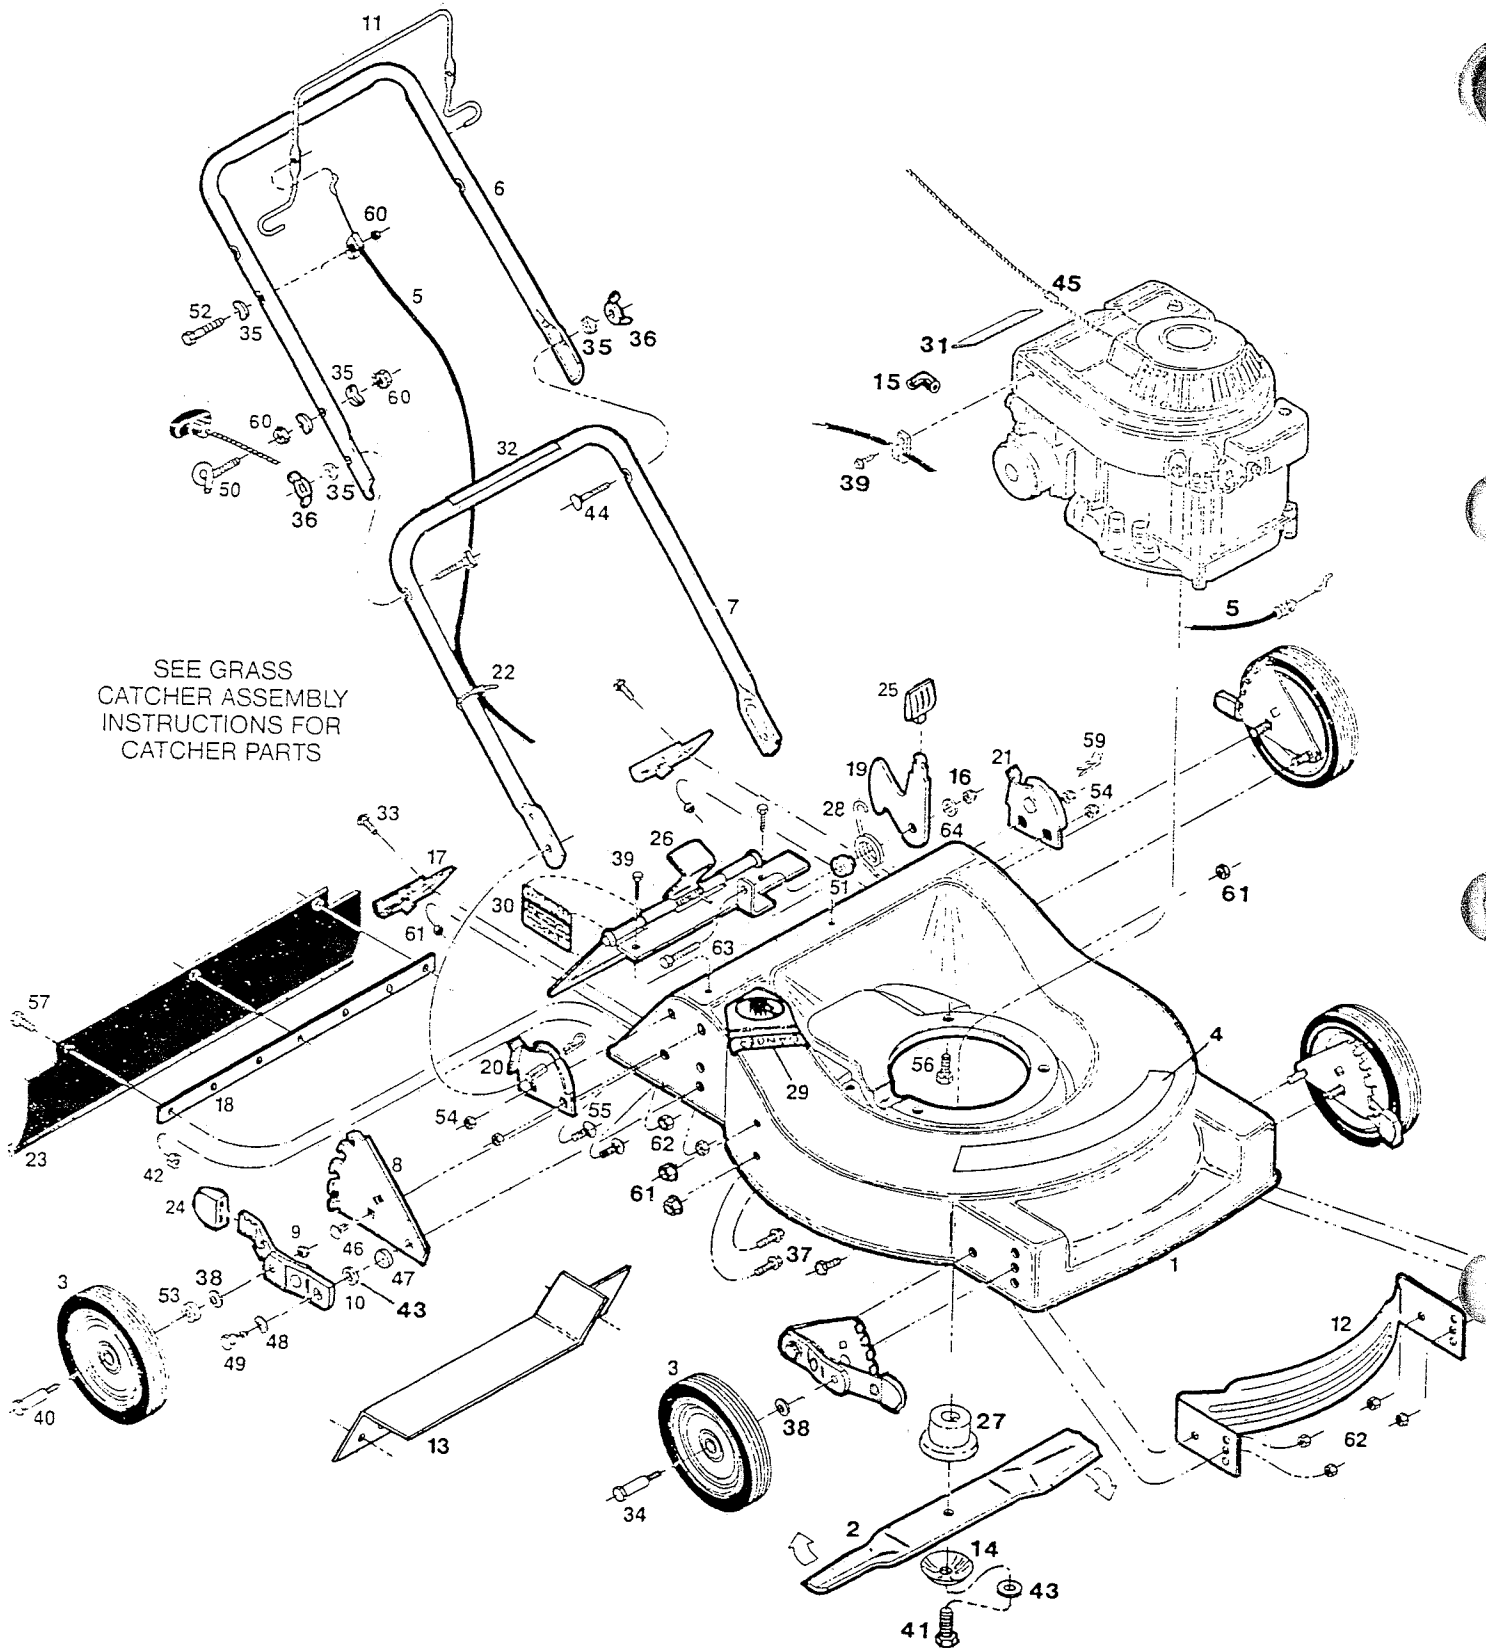

MODEL S80M
3.5 hp 21" Cut Rear-Bagging Mower
Grass Catcher Included
See p. 69 for Grass Catcher

S/N 239842
P/L 082608
O/M 082602
E/M 082689

MODEL S80M
3.5 hp 21" Cut Rear-Bagging Mower
Grass Catcher Included
See p. 69 for Grass Catcher

Index No.	Part No.	Description	Index No.	Part No.	Description
1	023721	Deck 21" Rear Bagger	33	150011	Bolt- Carriage 1/4-20 x 5/8 Gr. 5
2	031377	Blade 21" Offset	34	382325	Shoulder Bolt-Front, for plastic wheel
3	043018	Wheel - 8" Plastic, White, Diamond	35	150201	Washer - Curved 5/16
4	799820	Decal - Servess	36	150235	Wing Nut
5	053044	Cable - Engine/Blade Control	37	156851	Bolt - 1/4-20 x 3/8 Shaved Head
6	071076	Handle - Upper	38	715607	Washer - Belleville
7	071449	Handle - Lower	39	150623	Screw - Hex Head Sheet Metal #10x5/8
8	093104	Back Plate - Height Adjuster	40	382333	Bolt - Wheel Rear
9	715524	Locknut - 3/8-16 Jam	41	157255	Bolt - Blade 3/8-24 x 1-1/4
10	093088	Wheel Arm Assembly	42	452318	Nut #10-24 Hex Nylon Insert
11	109389	Bail - Engine/Blade Control	43	156877	Washer - 3/8 Hardened
12	092825	Baffle - Front	44	151928	Bolt - Curved Head Crg 5/16-18 x 1-3/4
13	023731	Baffle Assembly - Rear	45	152074	Rope Stop
14	164681	Blade Washer - Conical	46	152405	Bolt - Carriage 3/8-16 x 3/4
15	110833	Cover - Spark Plug	47	156182	Washer - Plastic-Height Adjuster
16	715508	Locknut - 1/4-20 Top	48	152421	Washer - Spring-Height Adjuster
17	109546	Catcher Frame Bracket	49	156125	Shoulder Bolt - Height Adjuster
18	109496	Backing Strip - Trailing Shield	50	152371	Rope Guide
19	108324	Catcher Latch	51	152637	Spacer - Catcher Latch
20	093054	Handle Bracket - Right Hand	52	150433	Bolt - 1/4-20 x 2
21	093062	Handle Bracket - Left Hand	53	152686	Spacer - Rear Wheel
22	110379	Cable Tie	54	310151	Locknut - 5/16-18 Nylock
23	111633	Trailing Shield	55	450346	Bolt - Hex 5/16-18 x 3/4
24	110510	Plastic Tip - Height Adjuster	56	164999	Bolt - 3/8-16 x 7/8 Thread Forming
25	111724	Knob - Catcher Latch	57	458687	Bolt - Hex Head 10-24 x 1/2
26	013706	Door Assembly	58	310045	Nut - 5/16-18 Hex
27	094933	Blade Adapter	59	715011	Hitch Pin #3
28	133371	Torsion Spring - Catcher Latch	60	715037	Locknut - 1/4-20 Keps
29	143115	Decal - Danger	61	715078	Nut - 1/4-20 Flange Whiz
30	795039	Decal - Door Warning	62	156406	Nut - 3/8-16 Flange Lock
31	009415	Decal - Blade Warning	63	715292	Bolt - Hex Head 1/4-20 x 1
32	799599	Decal - Starting Instructions	64	715300	Washer - 1/4

S/N 239842
O/M 082608
P/L 082602
E/M 082689