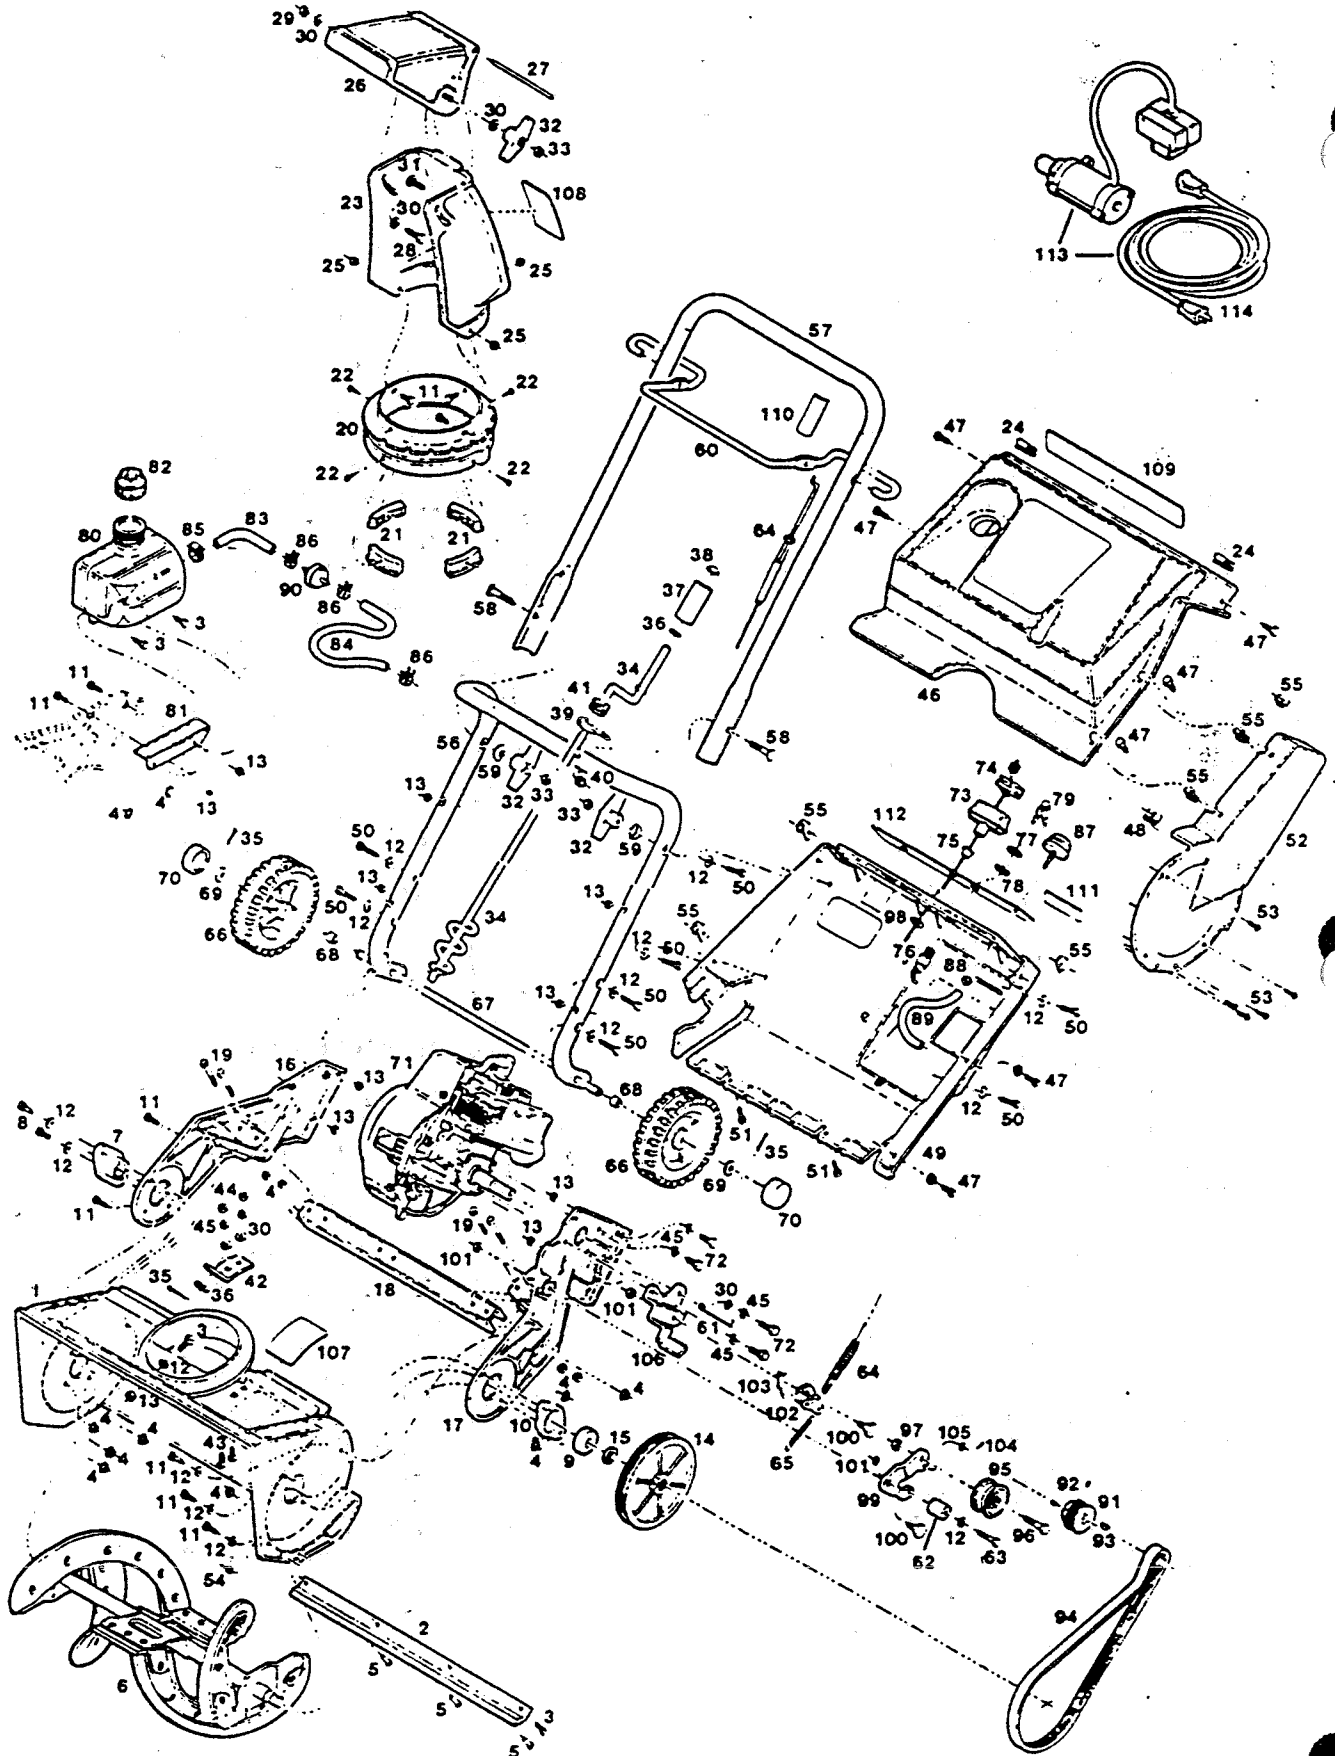

MODEL: SC320N - SC320ESN
3 HP 20" 2-CYCLE SINGLE-STAGE SNOWTHROWER

S/N 603229 - 603230
E/M 187146
O/M 690040

MODEL: SC320N - SC320ESN
3 HP 20" 2-CYCLE SINGLE-STAGE SNOWTHROWER

Index No.	Part No.	Description	Index No.	Part No.	Description
1	667527	Housing-auger w/chute ring	58	449942	Bolt-curved hd 5/16-18 x 2"
2	651026	Blade—scraper	59	150201	Washer-curved
3	457044	Bolt-hex 1/4-20 x 1/2	60	073015	Bail-auger drive control
4	451419	Nut-hex flange 1/4-20 top lock	61	087890	Guide-belt
5	382028	Rivet-1/4 x 5/8	62	087924	Roller-belt brake
6	613216	Auger Assembly	63	450072	Bolt-hex 1/4-20 x 1-1/2
7	613232	Bearing-auger RH	64	667683	Cable drive control
8	155341	Bolt-hex 1/4-20 x 7/8	65	166595	Spring-tension brake
9	613257	Bearing-auger LH	66	641429	Wheel w/tire 043248
10	613240	Retainer-bearing	67	667493	Axle-wheel
11	449587	Bolt-hex 1/4-20 x 5/8	68	152454	Spacer-wheel
12	615690	Washer-flat 1/4	69	462309	Washer-flat
13	715508	Nut-hex 1/4-20 toplock	70	672345	Cap-hub 043249
14	087981	Pulley-auger	71	.	Engine-two cycle, 3HP
15	381947	Spacer-pulley	72	450346	Bolt-hex 5/16-18 x 3/4
16	613422	Frame-side RH	73	645796	Grip-starter rope
17	087957	Frame-side LH	74	667477	Insert-grip
18	613406	Channel-support	75	164079	Eyelet-rope guide
19	150433	Bolt-hex 1/4-20 x 2	76	135988	Switch-ignition ON/OFF
20	651034	Ring-chute rotator	77	310102	Nut-switch 5/8-32
21	667352	Guide-ring	78	311241	Washer-lock, int tooth
22	154468	Screw-plastite #10-14 x 1/2	79	304352	Key-ignition (2 on a ring)
23	673947	Chute-discharge	80	673467	Tank-fuel
24	382374	Clip-retainer	81	613414	Bracket-fuel tank
25	452615	Nut-hex 1/4-20 nylok	82	673202	Cap-fuel tank
26	673954	Deflector-discharge chute	83	689604	Hose-fuel line 3 1/4"
27	698936	Pin-hinge	84	689612	Hose-fuel line 8"
28	152108	Bolt-hex 5/16-18 x 1	85	162404	Clamp-hose (worm type)
29	310151	Nut-hex 5/16-18 nylok	86	303859	Clamp-hose (spring type)
30	715185	Washer-flat 5/16	87	645762	Primer-fuel system
31	313536	Bolt-carriage 5/16-18 x 1 1/4	88	715037	Nut-primer 1/4-20 keps
32	113589	Knob-wing	89	672584	Hose-primer
33	310045	Nut-hex 5/16-18	90	432625	Filter-fuel
34	667535	Crank-chute control	91	708925	Pulley-drive, on engine
35	715029	Pin-cotter 3/32 x 3/4	92	157305	Screw-set 1/4 nylok
36	715417	Washer-flat 3/8	93	150276	Key-Woodruff #6
37	698852	Grip-chute crank	94	645986	Belt-auger drive
38	163774	Nut-push on	95	645994	Pulley-idler
39	381921	Bolt-eye	96	381970	Bolt-hex 3/8-16 x 1-1/2
40	451195	Nut-hex 3/8-16 nylok	97	715086	Nut-hex 3/8-16 toplock
41	672220	Grommet-eye bolt	98	164087	Washer-backup
42	613430	Bracket-chute crank	99	698837	Arm-idler pulley
43	158907	Bolt-carriage 5/16-18 x 5/8	100	381988	Bolt-shoulder 5/16-18 x 1/2
44	159145	Nut-hex 5/16-18 jam	101	715490	Nut-hex 5/16-18 toplock
45	311118	Washer-split lock 5/16	102	698829	Arm-idler pivot
46	651091	Cover-top	103	087932	Rod-linkage
47	380717	Screw-hex tap 1/4-14 x 3/4	104	155507	Pin-cotter 1/16 x 1/2
48	381962	Nut-speed U-type 1/4	105	153734	Washer-flat
49	698969	Cover-bottom, Includes items 75, 98, 111 & 112	106	698811	Bracket-idler mounting
50	450072	Bolt-hex 1/4-20 x 1-1/2	107	795351	Decal-DANGER, auger
51	158840	Screw-plastite 1/4-10 x 1/2	108	677690	Decal-DANGER, discharge chute
52	651083	Cover-belt	109	689521	Decal-STARTING INSTRUCTIONS
53	155366	Screw-slotted #10-24 x 5/8	110	760512	Decal-auger control
54	452318	Nut-hex #10-24 nylok	111	689422	Decal-choke
55	381954	Nut-speed j-type 1/4-10	112	689430	Decal-control panel
56	613380	Handle-lower	113	630194	Kit-electric starter
57	613455	Handle-upper	114	630483	Cord-extension, 10 foot electric start