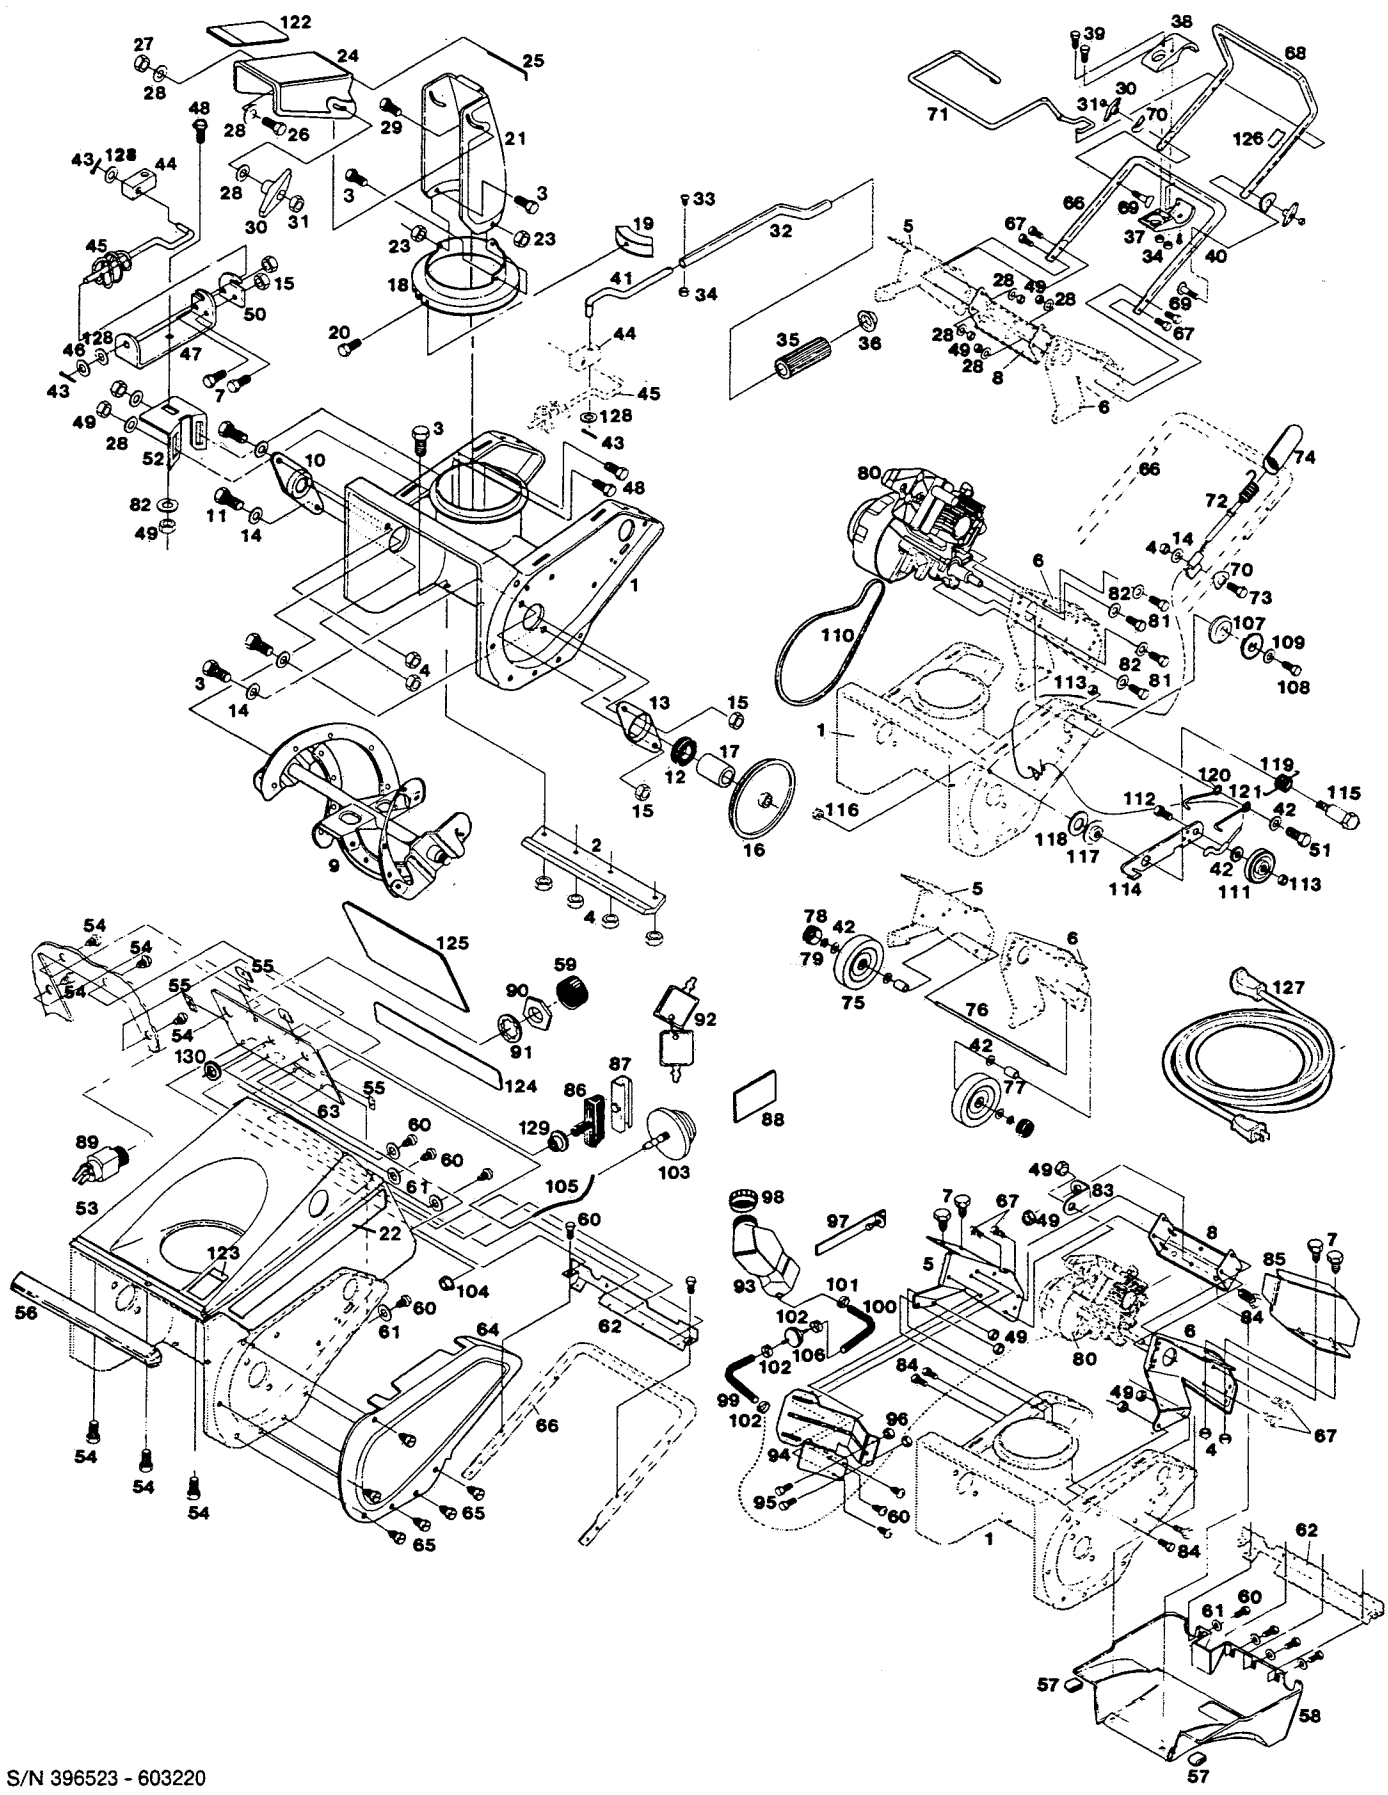

**MODEL: SC421M - SC421ESM
4.5 HP 21" 2-CYCLE SINGLE-STAGE SNOWTHROWER**

S/N 396523 - 603220
396531 - 603221
E/M 187146
O/M 690168

**MODEL: SC421M - SC421ESM
4.5 HP 21" 2-CYCLE SINGLE-STAGE SNOWTHROWER**