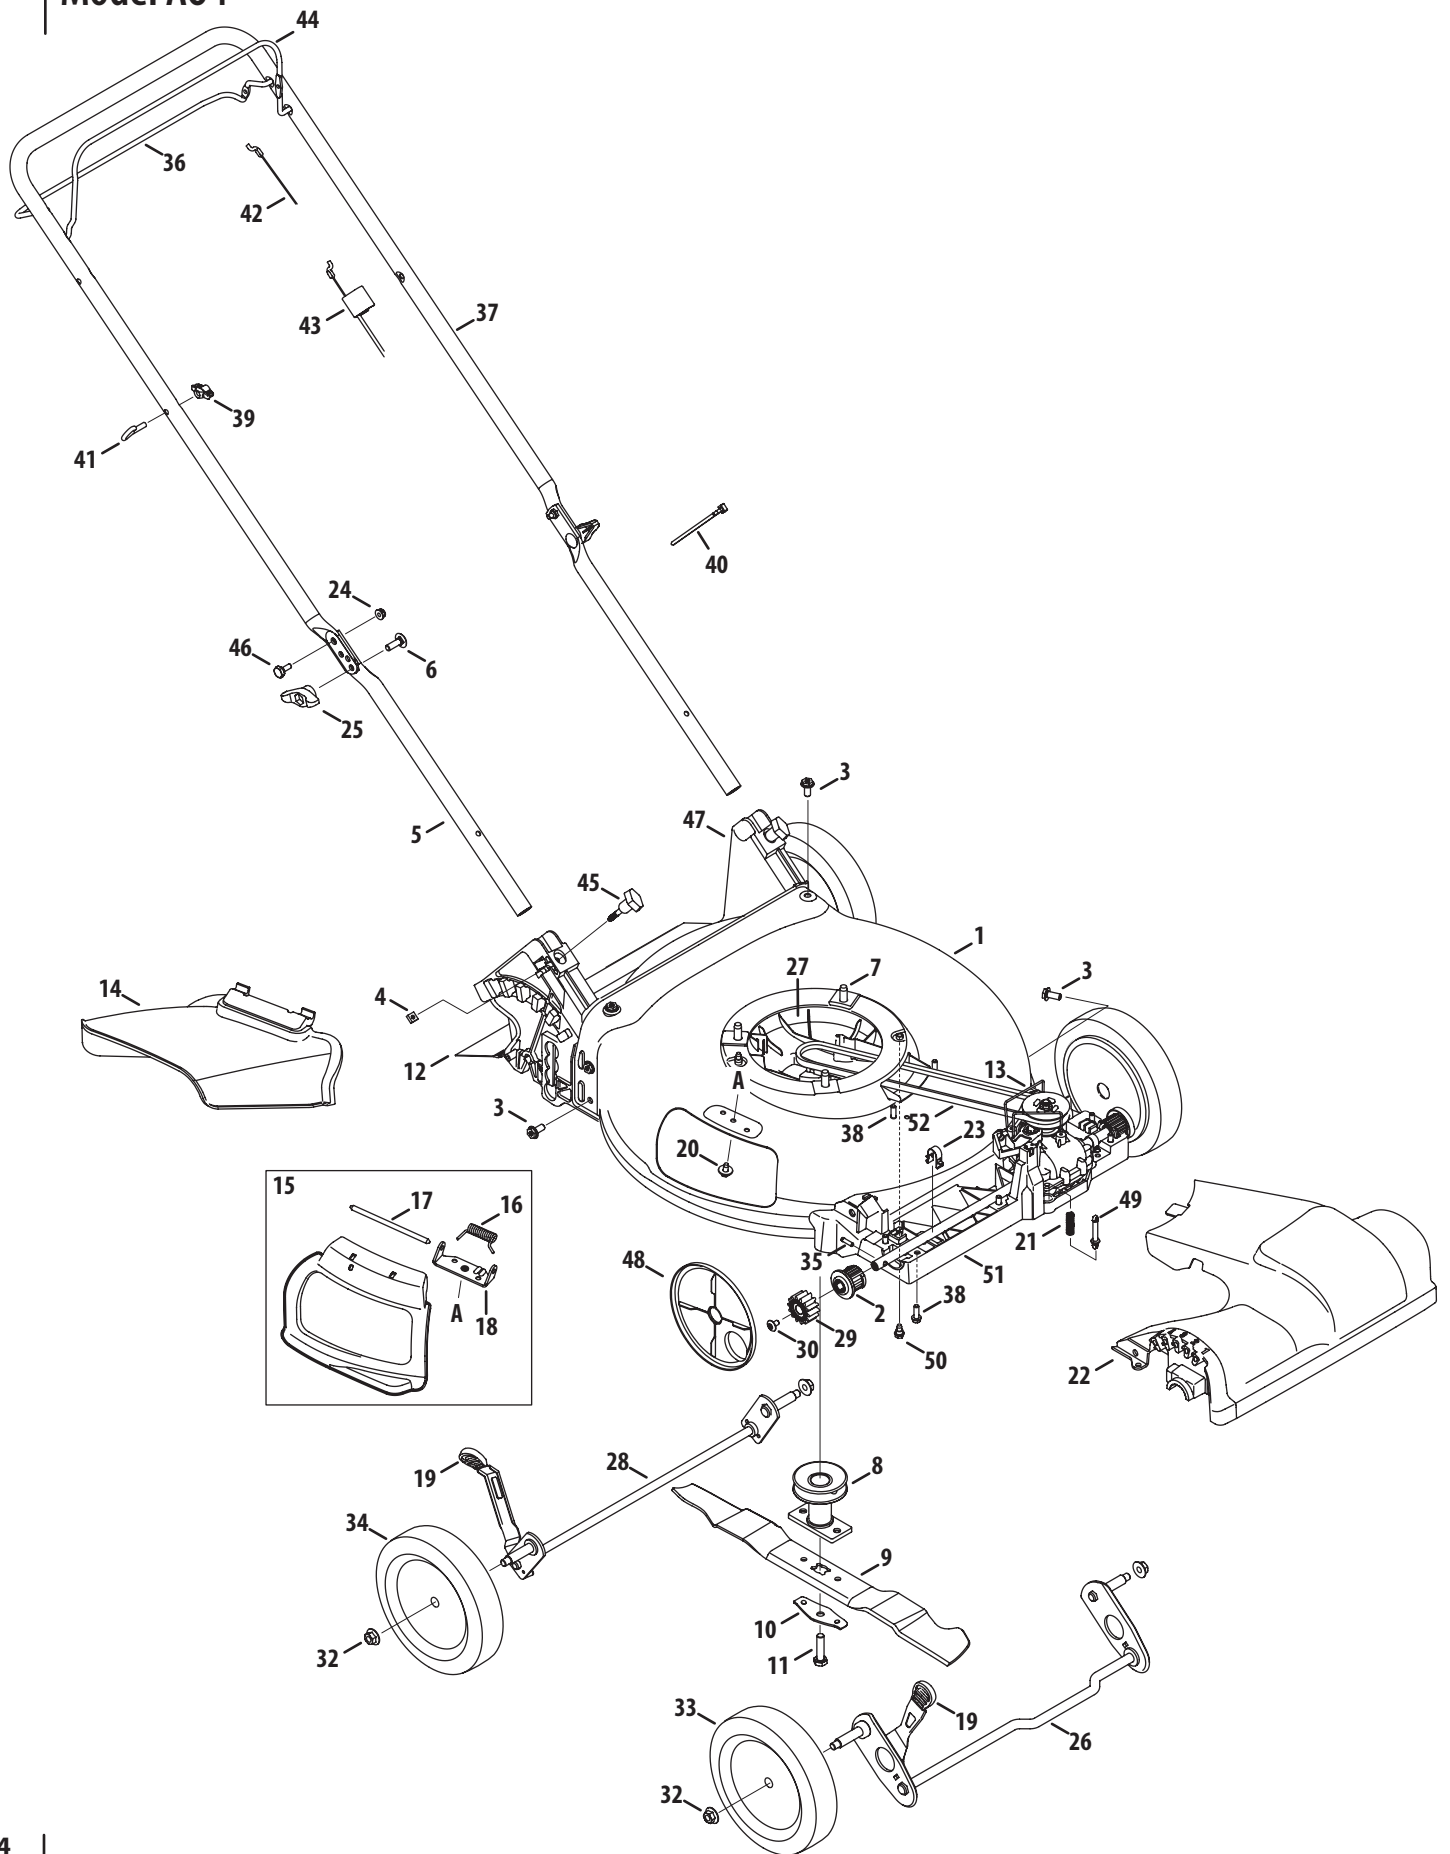

Model A04

Ref No.	Part Number	Description
1	787-01871	Deck , 21"
2	941-00019	Bearing Assembly
3	710-04995	Screw, 5/16-14 x .750
4	712-04222	Nut, Sq., 1/4-20
5	749-04608A	Lower Handle
6	710-04998	Carriage Screw ,5/16-18
7	710-0654A	Screw, 3/8-16 x 1.00
8	687-02539	Blade Adapter
9	942-0741A	Mulching Blade
10	736-0524B	Blade Bell Support
11	710-1044	Screw, 3/8-24 x 1.50
12	731-07203	Trailing Shield
13	732-04675A	Transmission Wire
14	731-07486	Side Discharge Chute
15	987-02516	Mulch Plug (Incl. 16-18)
16	732-1014	Torsion Spring
17	747-0710A	Hinge Pin
18	787-01779	Chute Deflector Bracket
19	720-04131A	Adjustment Lever Knob
20	710-05073	Screw, 1/4-20 x .500
21	732-04704	Compression Spring
22	731-07797	Front Cover
23	787-01793	Front Axle Clip
24	712-04064	Nut, Flange Lock, 1/4-20
25	720-04122	Wing Knob
26	911-04150	Front Axle Assembly
27	931-04535	Engine Baffle

Ref No.	Part Number	Description
28	911-04142	Rear Axle Assembly
29	917-04801	Spur Gear, 14T - RH
	917-04802	Spur Gear, 14T - LH
30	710-04531	Screw, 1/4-20 x .390
31	918-04881A	Transmission Assembly
32	712-04217	Flange Lock Nut, 3/8-16
33	734-04581	Front Wheel
34	734-04563	Rear Wheel
35	715-04099	Dowel Pin
36	747-05210A	Drive Control
37	749-04680	Upper Handle
38	710-0895	Screw, 1/4-15 x .750
39	720-0279	Knob
40	725-0157	Cable Tie
41	710-1205	Rope Guide
42	946-1113	Control Cable
43	946-04728	Drive Cable
44	747-05184A	Blade Control
45	720-04123A	Wing Nut
46	738-04419A	Sldr. Screw, .375 x .126 x 1/4-20
47	931-04486	Rear Baffle
48	731-07240	Wheel Dust Cover
49	731-07355	Spring Body
50	738-04278	Scr., Shldr., 1/4-20 x .50
51	731-07789	Lower Tray
52	954-04259A	V-Belt