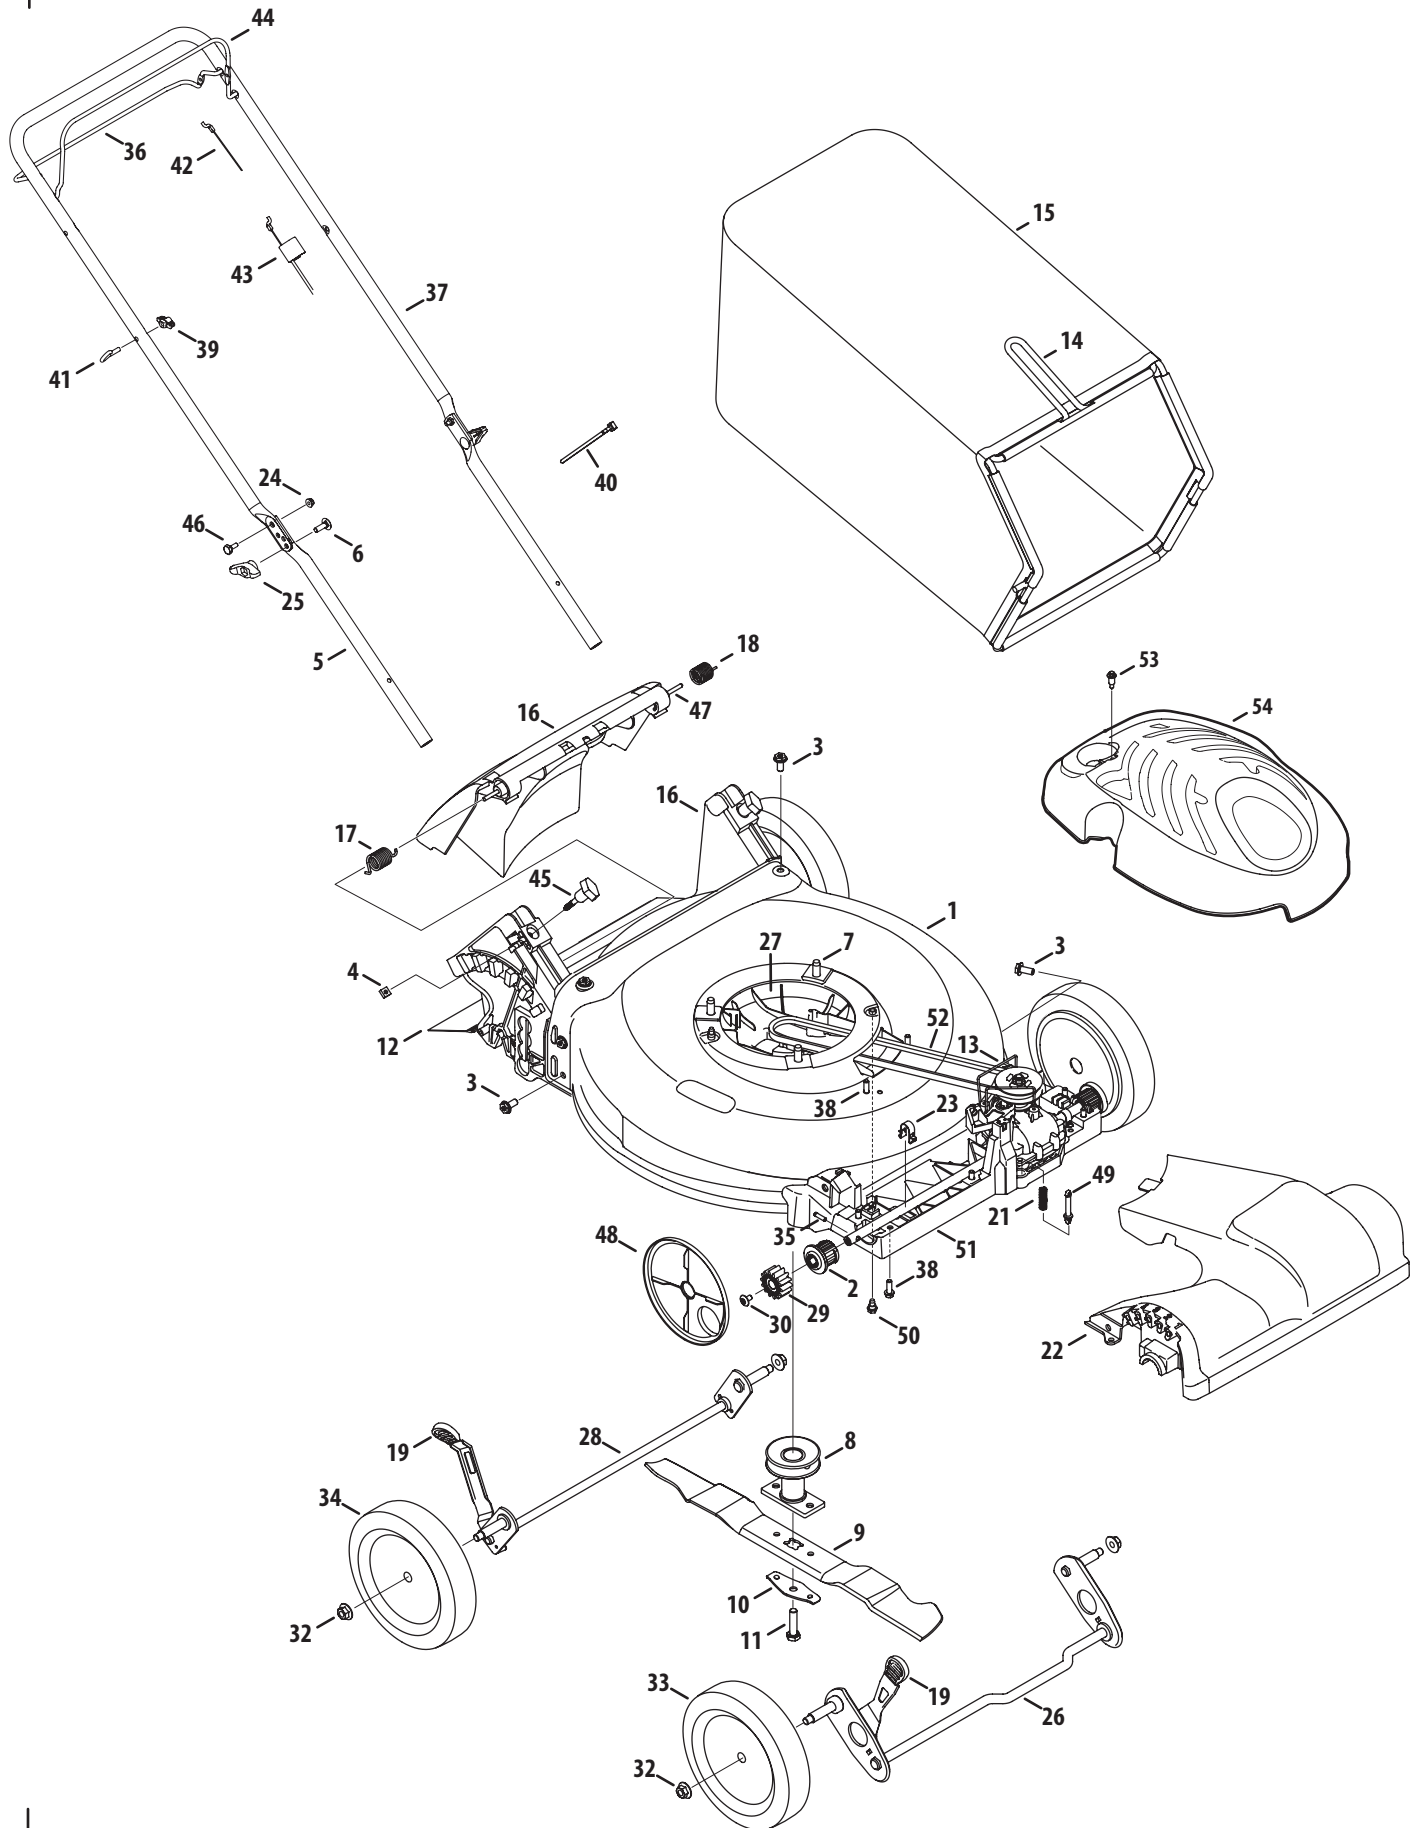

## Model Series A1X

Ref No.	Part Number	Description
1	787-01876	Deck , 21"
2	941-00019	Bearing Assembly
3	710-04995	Screw, 5/16-14 x .750
4	712-04222	Nut, Sq., 1/4-20
5	749-04608A	Lower Handle
6	710-04998	Carriage Screw ,5/16-18
7	710-0654A	Screw, 3/8-16 x 1.00
8	687-02539	Blade Adapter
9	942-0741A	Mulching Blade
10	736-0524B	Blade Bell Support
11	710-1044	Screw, 3/8-24 x 1.50
12	731-07203	Trailing Shield
13	732-04675A	Transmission Wire
14	747-05226	Grass Catcher Frame
15	764-04077A	Grass Bag
16	631-04369	Rear Discharge Door Assembly
	631-04511	Rear Door Assembly (Briggs)
	631-04567	Door Assembly International
17	732-04673	Torsion Spring - RH
18	732-04674	Torsion Spring - LH
19	720-04131A	Adjustment Lever Knob
20	710-05073	Screw, 1/4-20 x .500
21	732-04704	Compression Spring
22	731-07797	Front Cover
23	787-01793	Front Axle Clip
24	712-04064	Nut, Flange Lock, 1/4-20
25	720-04122	Wing Knob
26	911-04150	Front Axle Assembly
27	931-04535	Engine Baffle
28	911-04142	Rear Axle Assembly

Ref No.	Part Number	Description
29	917-04801	Spur Gear, 14T - RH
	917-04802	Spur Gear, 14T - LH
30	710-04531	Screw, 1/4-20 x .390
31	918-04881A	Transmission Assembly
32	712-04217	Flange Lock Nut, 3/8-16
33	734-04581	Front Wheel
34	734-04563	Rear Wheel
35	715-04099	Dowel Pin
36	747-05210A	Drive Control
37	749-04680	Upper Handle
	749-04681	Upper Handle International
38	710-0895	Screw, 1/4-15 x .750
39	720-0279	Knob
40	725-0157	Cable Tie
41	710-1205	Rope Guide
42	946-1114	Control Cable
	946-1113	Control Cable (Briggs)
43	946-04728	Drive Cable
44	747-05184A	Blade Control
45	720-04123A	Wing Nut
46	738-04419A	Sldr. Screw, .375 x .126 x 1/4-20
47	747-05183	Pivot Rod
48	731-07240	Wheel Dust Cover
49	731-07355	Spring Body
50	738-04278	Scr., Shldr., 1/4-20 x .50
51	731-07789	Lower Tray
52	954-04259A	V-Belt
53	710-04744†	Screw, #12-16 x 1.00
54	931-04474†	Engine Shroud