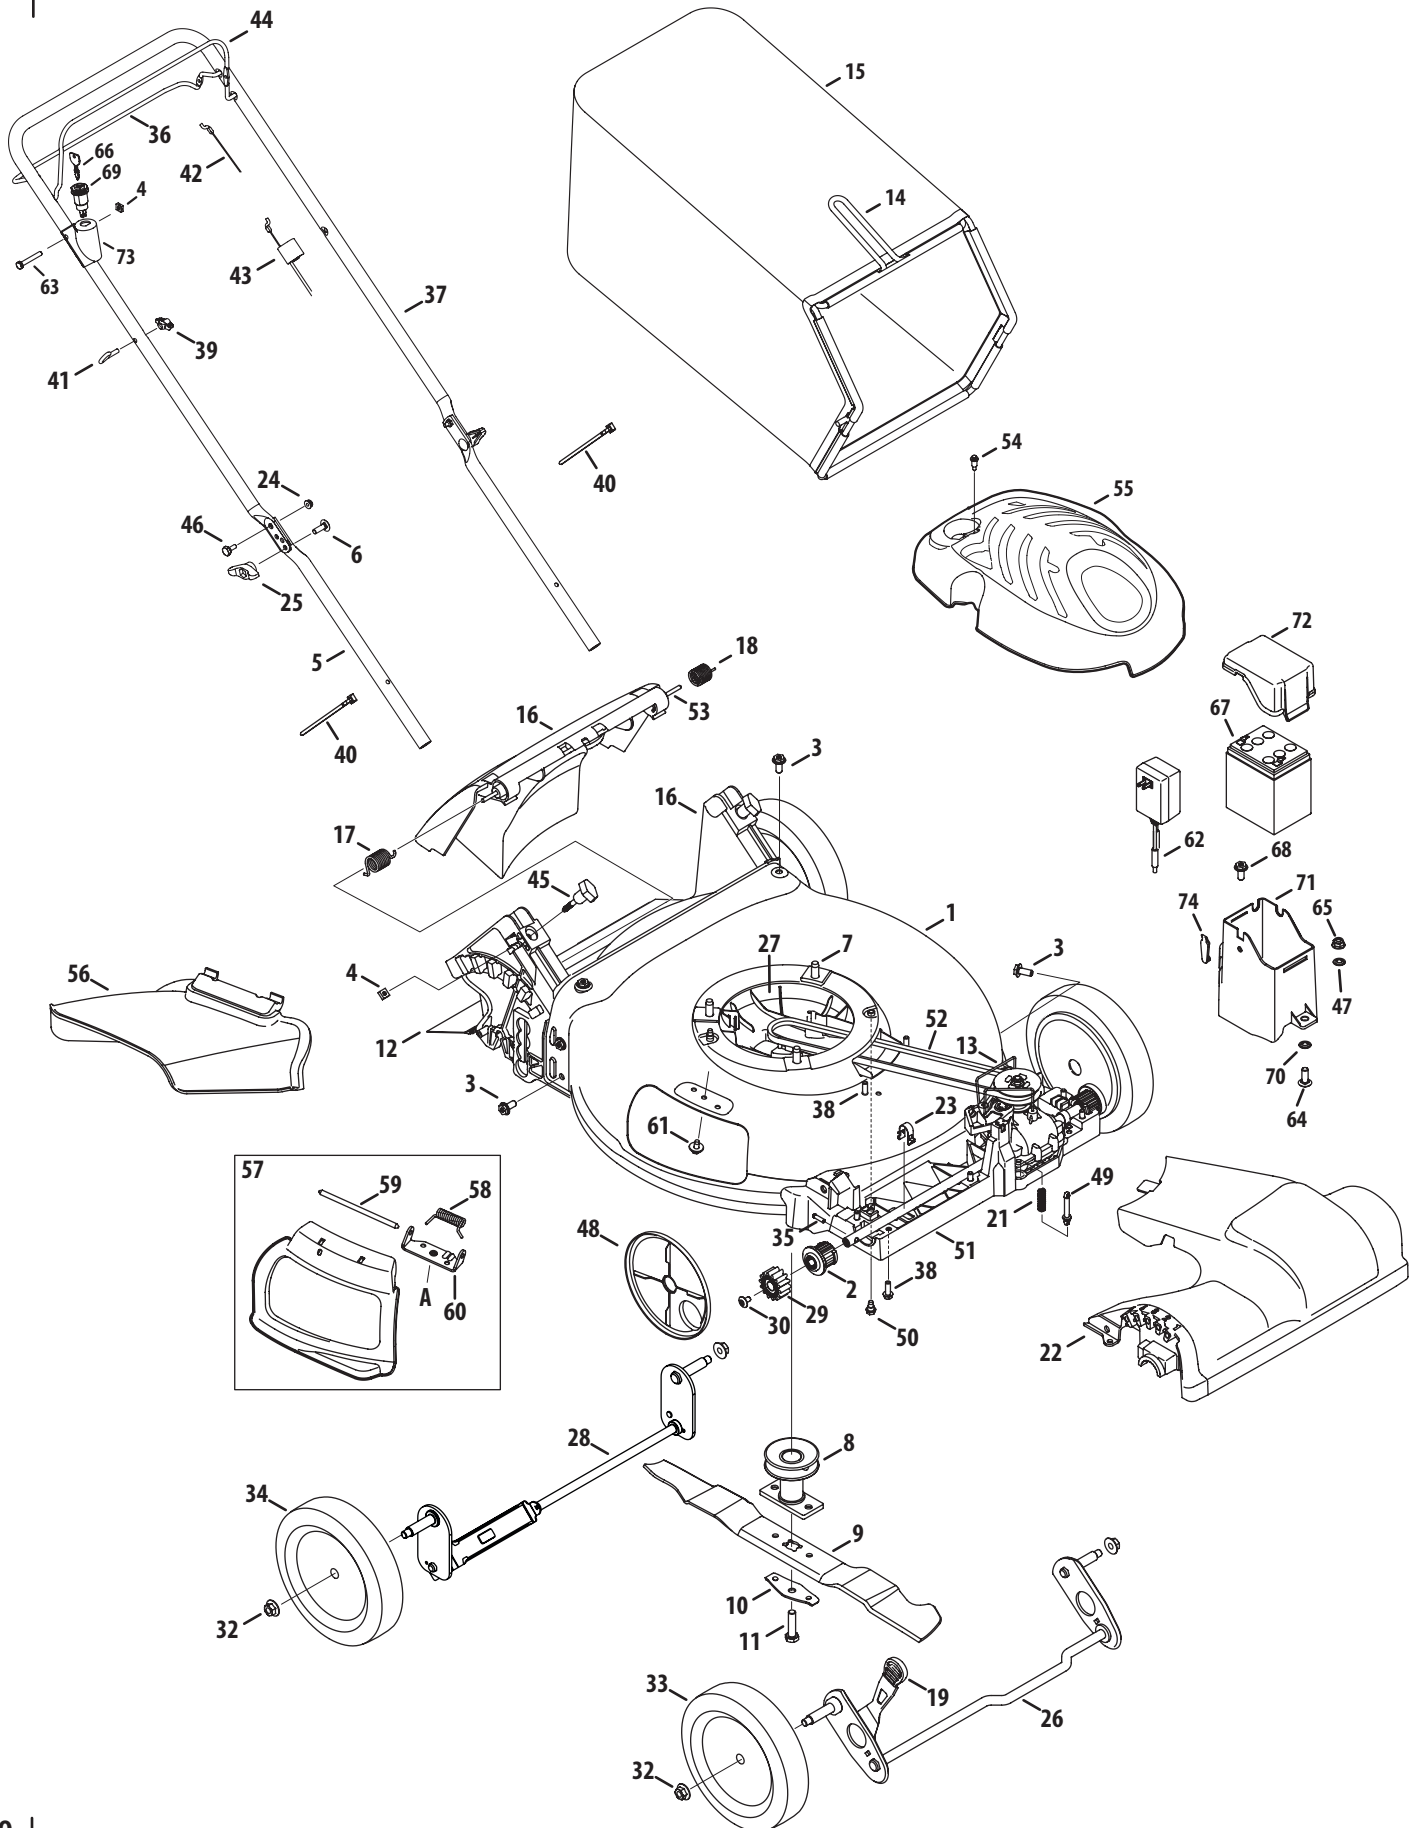

## Model Series B2X

Ref No.	Part Number	Description
1	787-01873	Deck, 21"
	787-01871	Deck, 21" (Honda & Briggs)
2	941-00019	Bearing Assembly
3	710-04995	Screw, 5/16-14 x .750
4	712-04222	Nut, Sq., 1/4-20
5	749-04608A	Lower Handle
6	710-04998	Carriage Screw, 5/16-18
7	710-0654A	Screw, 3/8-16 x 1.00
8	687-02539	Blade Adapter
	687-02538	Blade Adapter (Honda & Briggs)
9	942-0741A	Mulching Blade
10	736-0524B	Blade Bell Support
11	710-1044	Screw, 3/8-24 x 1.50
12	731-07203	Trailing Shield
13	732-04675A	Transmission Wire
14	747-05226	Grass Catcher Frame
15	764-04077A	Grass Bag
16	631-04369	Rear Discharge Door Assembly
	631-04567	Door Assembly International
17	732-04673	Torsion Spring - RH
18	732-04674	Torsion Spring - LH
19	720-04131A	Adjustment Lever Knob
20	710-05073	Screw, 1/4-20 x .500
21	732-04704	Compression Spring
22	731-07797	Front Cover
23	787-01793	Front Axle Clip
24	712-04064	Nut, Flange Lock, 1/4-20
25	720-04122	Wing Knob
26	911-04150	Front Axle Assembly
27	931-04535	Engine Baffle
28	911-04142	Rear Axle Assembly
29	917-04801	Spur Gear, 14T - RH
	917-04802	Spur Gear, 14T - LH
30	710-04531	Screw, 1/4-20 x .390
31	918-04881A	Transmission Assembly
32	712-04217	Flange Lock Nut, 3/8-16
33	734-04581	Front Wheel
34	634-04625	Rear Wheel
35	715-04099	Dowel Pin
36	747-05210A	Drive Control
37	749-04680	Upper Handle
	749-04681	Upper Handle International