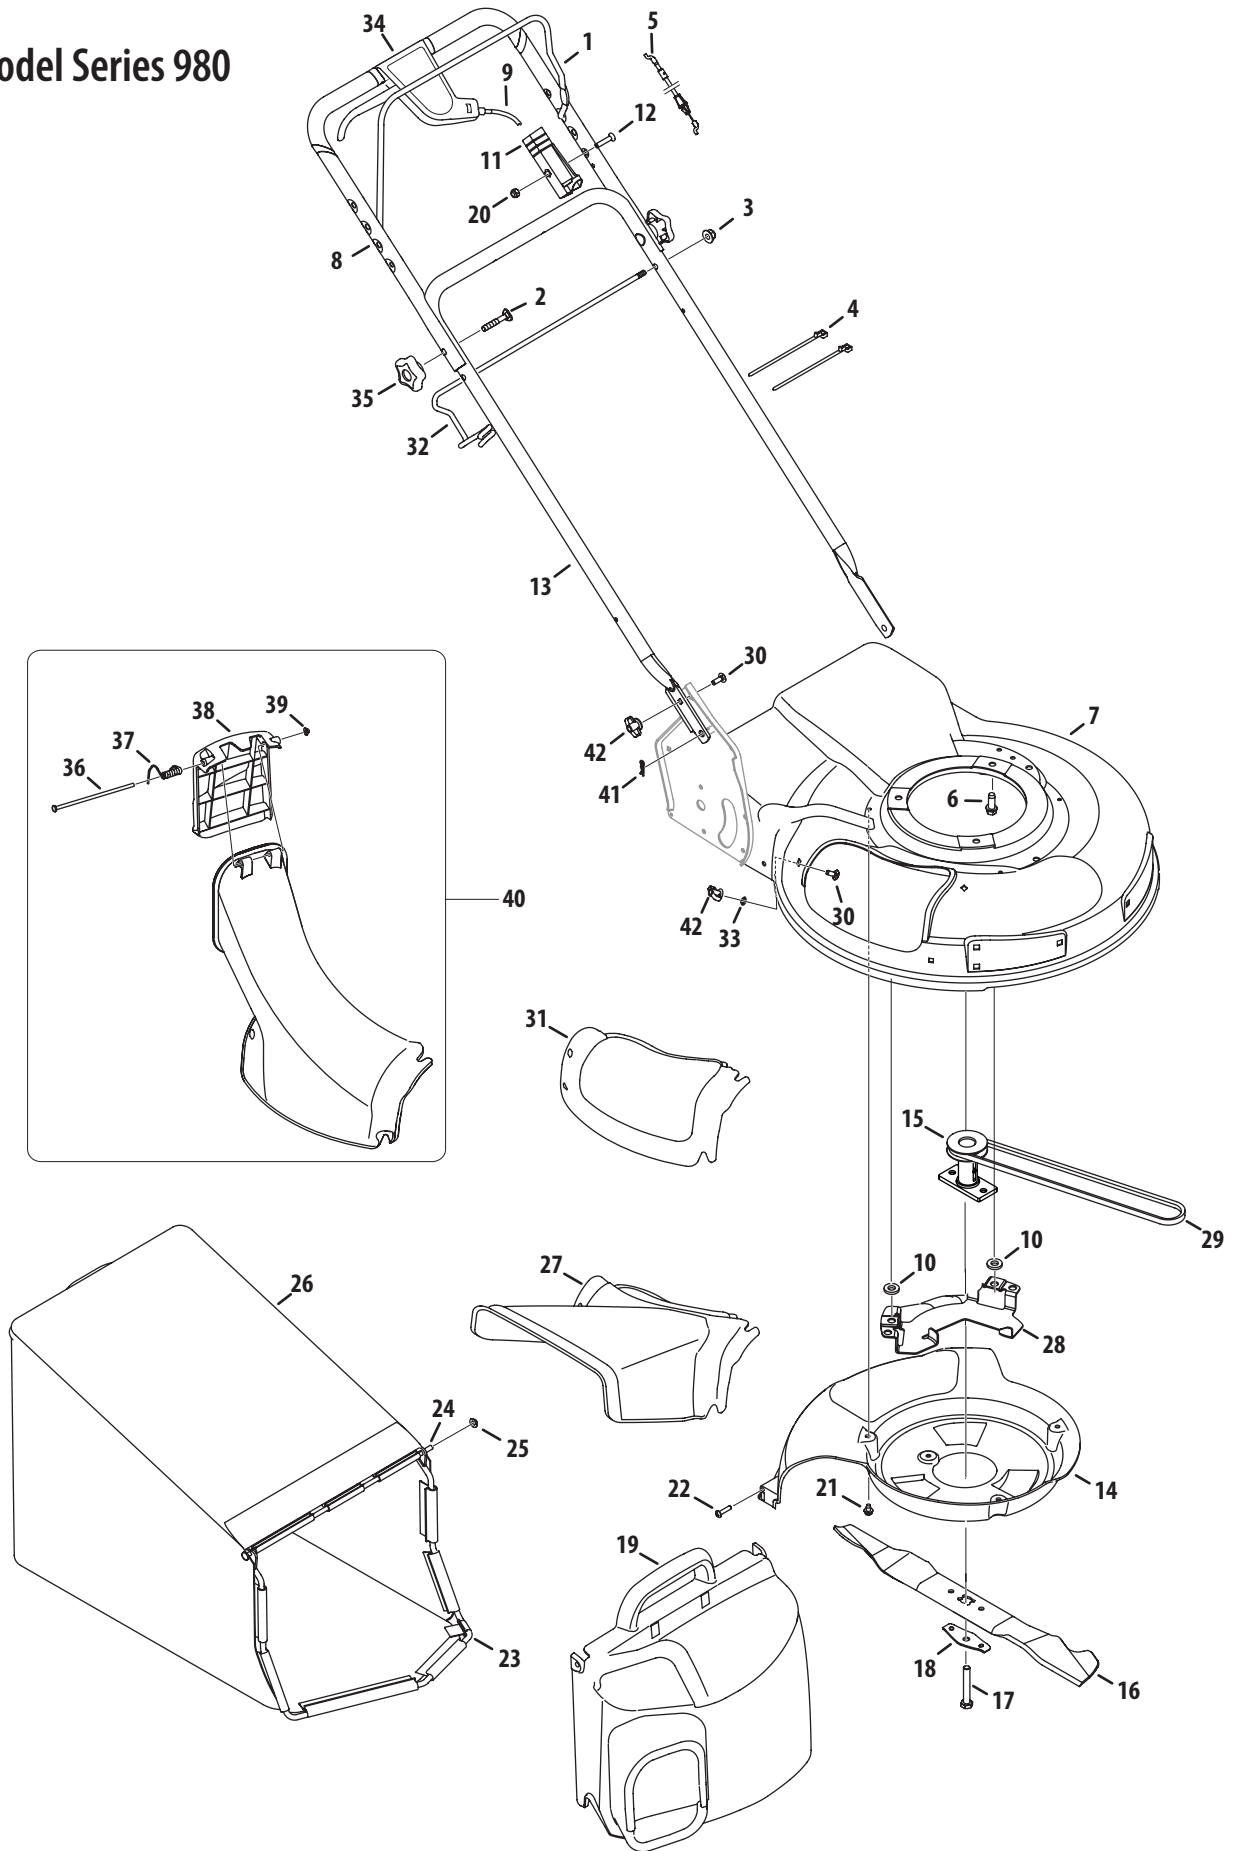

# Model Series 980

Ref No.	Part Number	Description
1	747-0824	Blade Control
2	710-1174	Carriage Bolt 5/16-18 x 2
3	712-04063	Flange Lock Nut, 5/16-18
4	926-0240	Cable Tie
5	946-0557	Control Cable
6	710-0654A	TT Screw, 3/8-16 x 1.00
7	787-01948	21-inch Deck
8	749-0439E	Upper Handle
9	946-0711B	Drive Cable
10	736-3010	Washer, Flat, .407 x .812 x .135
11	746-0883	Control Cable Mount
12	710-1270	Screw, 1/4-20 x 1.310
13	749-0907B	Lower Handle
14	631-04564	Rear Baffle
15	987-02221	Blade Adapter
16	942-0741A	21-inch Mulching Blade
17	710-1257	HH Cap Screw, 3/8-24 x 2.50
18	736-0524B	Bell Blade Spacer
19	631-0071	Grass Bag Cover Assembly
20	712-0324	Hex Lock Nut 1/4-20
21	710-0653	TT Screw 1/4-20 x .375

# Model Series 980

Ref No.	Part Number	Description
1	914-0474	Cotter Pin
2	710-1652	Screw 1/4-14 x .825
3	936-0264	Flat Washer.330 ID x.630 OD
4	914-0104	Cotter Pin
5	932-0306A	Compression Spring
6	734-2044A	Wheel, 9 x 2.125
7	912-0414	Top Lock Tab Weld Nut 1/4-20
8	16855	Ratchet Pawl Plate
9	10622BP	Plastic Spring Ratchet
10	748-0381	Pawl RH
	948-0188B	Pawl LH
11	938-0137A	Shlder Screw.340 ID x.285 OD
12	948-0318	Wheel Ratchet
13	736-0270	Bell Washer.265 ID x.75 OD
14	710-0751	Hex Cap Screw 1/4-20 x.620
15	737-04331	Grease Fitting
16	710-0604A	Screw, 5/16-18 x .625
17	747-0924	Wheel Pin Lock
18	682-9020A	Caster Assembly RH
	682-9021A	Caster Assembly LH
19	682-9024	Caster Bracket Assembly RH
	682-9026	Caster Bracket Assembly LH
20	720-0223	Grip
21	732-0803A	Spring Lever
22	938-0529	Shoulder Nut.825 x .165 Lg.
23	936-0369	Flat Washer .508 ID x 1.0 OD
24	782-0566B	Pivot Arm Assembly
25	750-0515	Spacer .510 ID x .70 OD
26	741-0978	Slv Bearing .504 ID x .830 OD
27	950-1056	Shlder Spacer, .385ID x .715Lg
28	710-0653	Tap Screw 1/4-20 x .375