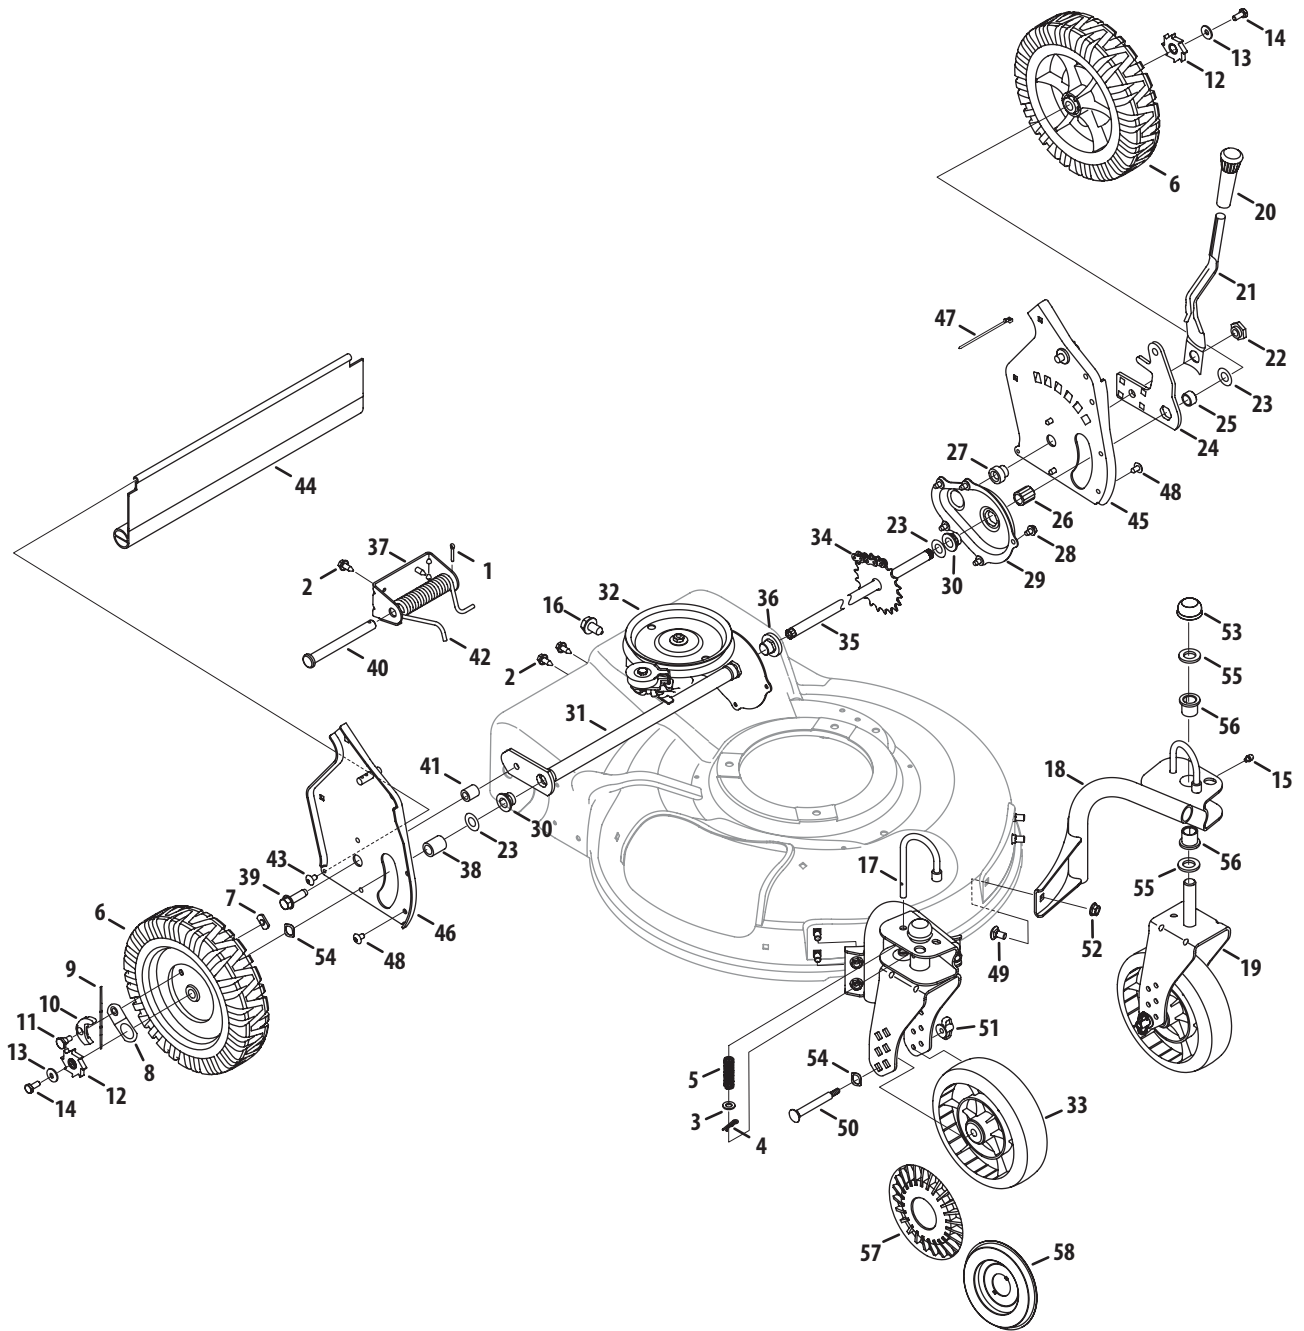

# Model Series 980

Ref No.	Part Number	Description
1	747-0824	Blade Control
2	710-1174	Carriage Bolt 5/16-18 x 2
3	712-04063	Flange Lock Nut, 5/16-18
4	926-0240	Cable Tie
5	946-0557	Control Cable
6	710-0654A	TT Screw, 3/8-16 x 1.00
7	787-01948	21-inch Deck
8	749-0439E	Upper Handle
9	946-0711B	Drive Cable
10	736-3010	Washer, Flat, .407 x .812 x .135
11	746-0883	Control Cable Mount
12	710-1270	Screw, 1/4-20 x 1.310
13	749-0907B	Lower Handle
14	631-04564	Rear Baffle
15	987-02221	Blade Adapter
16	942-0741A	21-inch Mulching Blade
17	710-1257	HH Cap Screw, 3/8-24 x 2.50
18	736-0524B	Bell Blade Spacer
19	631-0071	Grass Bag Cover Assembly
20	712-0324	Hex Lock Nut 1/4-20
21	710-0653	TT Screw 1/4-20 x .375

# Model Series 980

Ref No.	Part Number	Description
1	914-0474	Cotter Pin
2	710-1652	Screw 1/4-14 x .825
3	936-0264	Flat Washer.330 ID x.630 OD
4	914-0104	Cotter Pin
5	932-0306A	Compression Spring
6	734-2044A	Wheel, 9 x 2.125
7	912-0414	Top Lock Tab Weld Nut 1/4-20
8	16855	Ratchet Pawl Plate
9	10622BP	Plastic Spring Ratchet
10	748-0381	Pawl RH
	948-0188B	Pawl LH
11	938-0137A	Shlder Screw.340 ID x.285 OD
12	948-0318	Wheel Ratchet
13	736-0270	Bell Washer.265 ID x.75 OD
14	710-0751	Hex Cap Screw 1/4-20 x.620
15	737-04331	Grease Fitting
16	710-0604A	Screw, 5/16-18 x .625
17	747-0924	Wheel Pin Lock
18	682-9020A	Caster Assembly RH
	682-9021A	Caster Assembly LH
19	682-9024	Caster Bracket Assembly RH
	682-9026	Caster Bracket Assembly LH
20	720-0223	Grip
21	732-0803A	Spring Lever
22	938-0529	Shoulder Nut.825 x .165 Lg.
23	936-0369	Flat Washer .508 ID x 1.0 OD
24	782-0566B	Pivot Arm Assembly
25	750-0515	Spacer .510 ID x .70 OD
26	741-0978	Slv Bearing .504 ID x .830 OD
27	950-1056	Shlder Spacer, .385ID x .715Lg
28	710-0653	Tap Screw 1/4-20 x .375