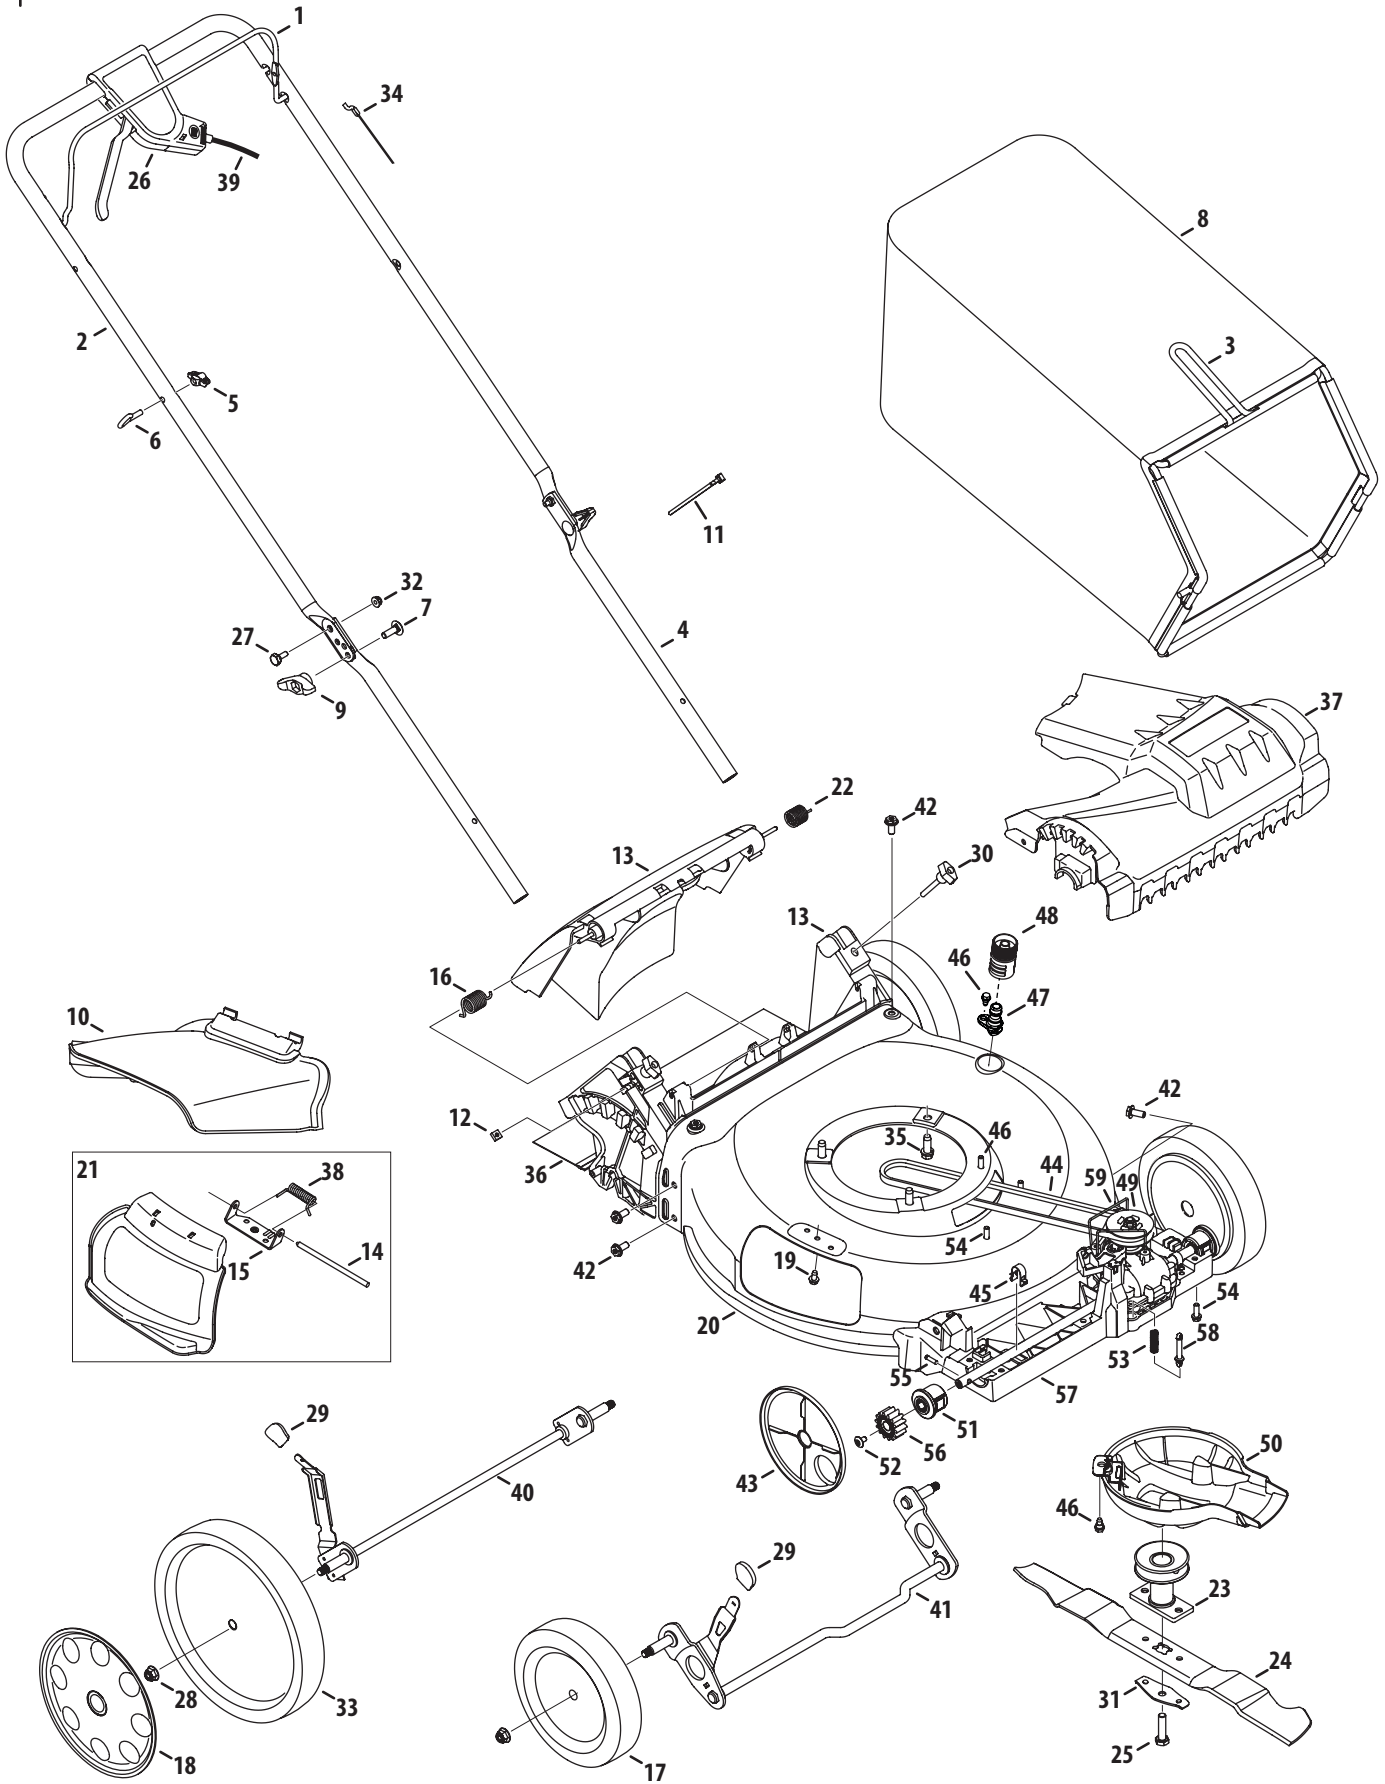

Model TB230/260

Ref No.	Part Number	Description
1	747-05267A	Blade Control
2	749-04679	Upper Handle
3	747-05226	Grass Catcher Frame
4	749-04608A	Lower Handle
5	720-0279	Wing Nut
6	710-1205	Rope Guide
7	710-04998	Carriage Screw ,5/16-18
8	964-04117	Grass Bag
9	720-04124	Wing Knob
10	731-07131	Side Chute
11	725-0157	Cable Tie
12	712-04222	Nut, Sq., 1/4-20
13	631-04369	Rear Discharge Door Assembly
	631-04371	Rear Discharge Door Assembly - (Lowes)
14	747-0710A	Hinge Pin
15	787-01779	Chute Deflector Bracket
16	732-04673	Torsion Spring - RH
17	734-04579	Front Wheel
18	731-07199	Hubcap
19	710-05073	Screw, 1/4-20 x .500
20	787-01872A	Deck , 21"
21	987-02516	Hinged Mulch Plug Assembly
22	732-04674	Torsion Spring - LH
23	687-02528	Blade Adapter Assembly
24	942-0741A	Mulching Blade
25	710-1044	Screw , 3/8-24 x 1.50
26	753-06060	Control Lever Assembly
27	738-04419A	Sldr. Screw, .375 x .126 x 1/4-20
28	712-04217	Flange Lock Nut, 3/8-16
29	720-04131A	Adjustment Lever Knob
30	720-04127	Wing Nut

Ref No.	Part Number	Description
31	736-0524B	Blade Bell Support
32	712-04064	Nut, Flange Lock, 1/4-20
33	634-04626	Rear Wheel
34	946-04661	Control Cable
	946-04670	Control Cable (Honda)
35	710-0654A	TT Sems Screw, 3/8-16 x 1.0
36	731-07203	Trail Shield
37	731-07790	Front Cover
38	732-1014	Torsion Spring
39	946-04655	Variable Speed Cable
40	911-04144	Rear Axle Assembly
41	911-04150	Front Axle Assembly
42	710-04995	Screw, 5/16-14 x .750
43	731-07240	Wheel Dust Cover
44	954-04260	V-Belt
45	787-01793	Front Axle Clip
46	738-04278	Scr., Shldr., 1/4-20 x .50
47	731-07487	Water Nozzle
48	921-04041	Water Nozzle Adapter
49	918-04881	Transmission Assembly
50	931-04535	Engine Baffle
51	941-00019	Bearing Assembly
52	710-04531	Screw, 1/4-20 x .390
53	732-04704	Compression Spring
54	710-0895	Screw, 1/4-15 x .750
55	715-04099	Dowel Pin
56	917-04801	Spur Gear, 14T - RH
	917-04802	Spur Gear, 14T - LH
57	731-07789	Lower Tray
58	731-07355	Spring Body
59	732-04675A	Transmission Wire