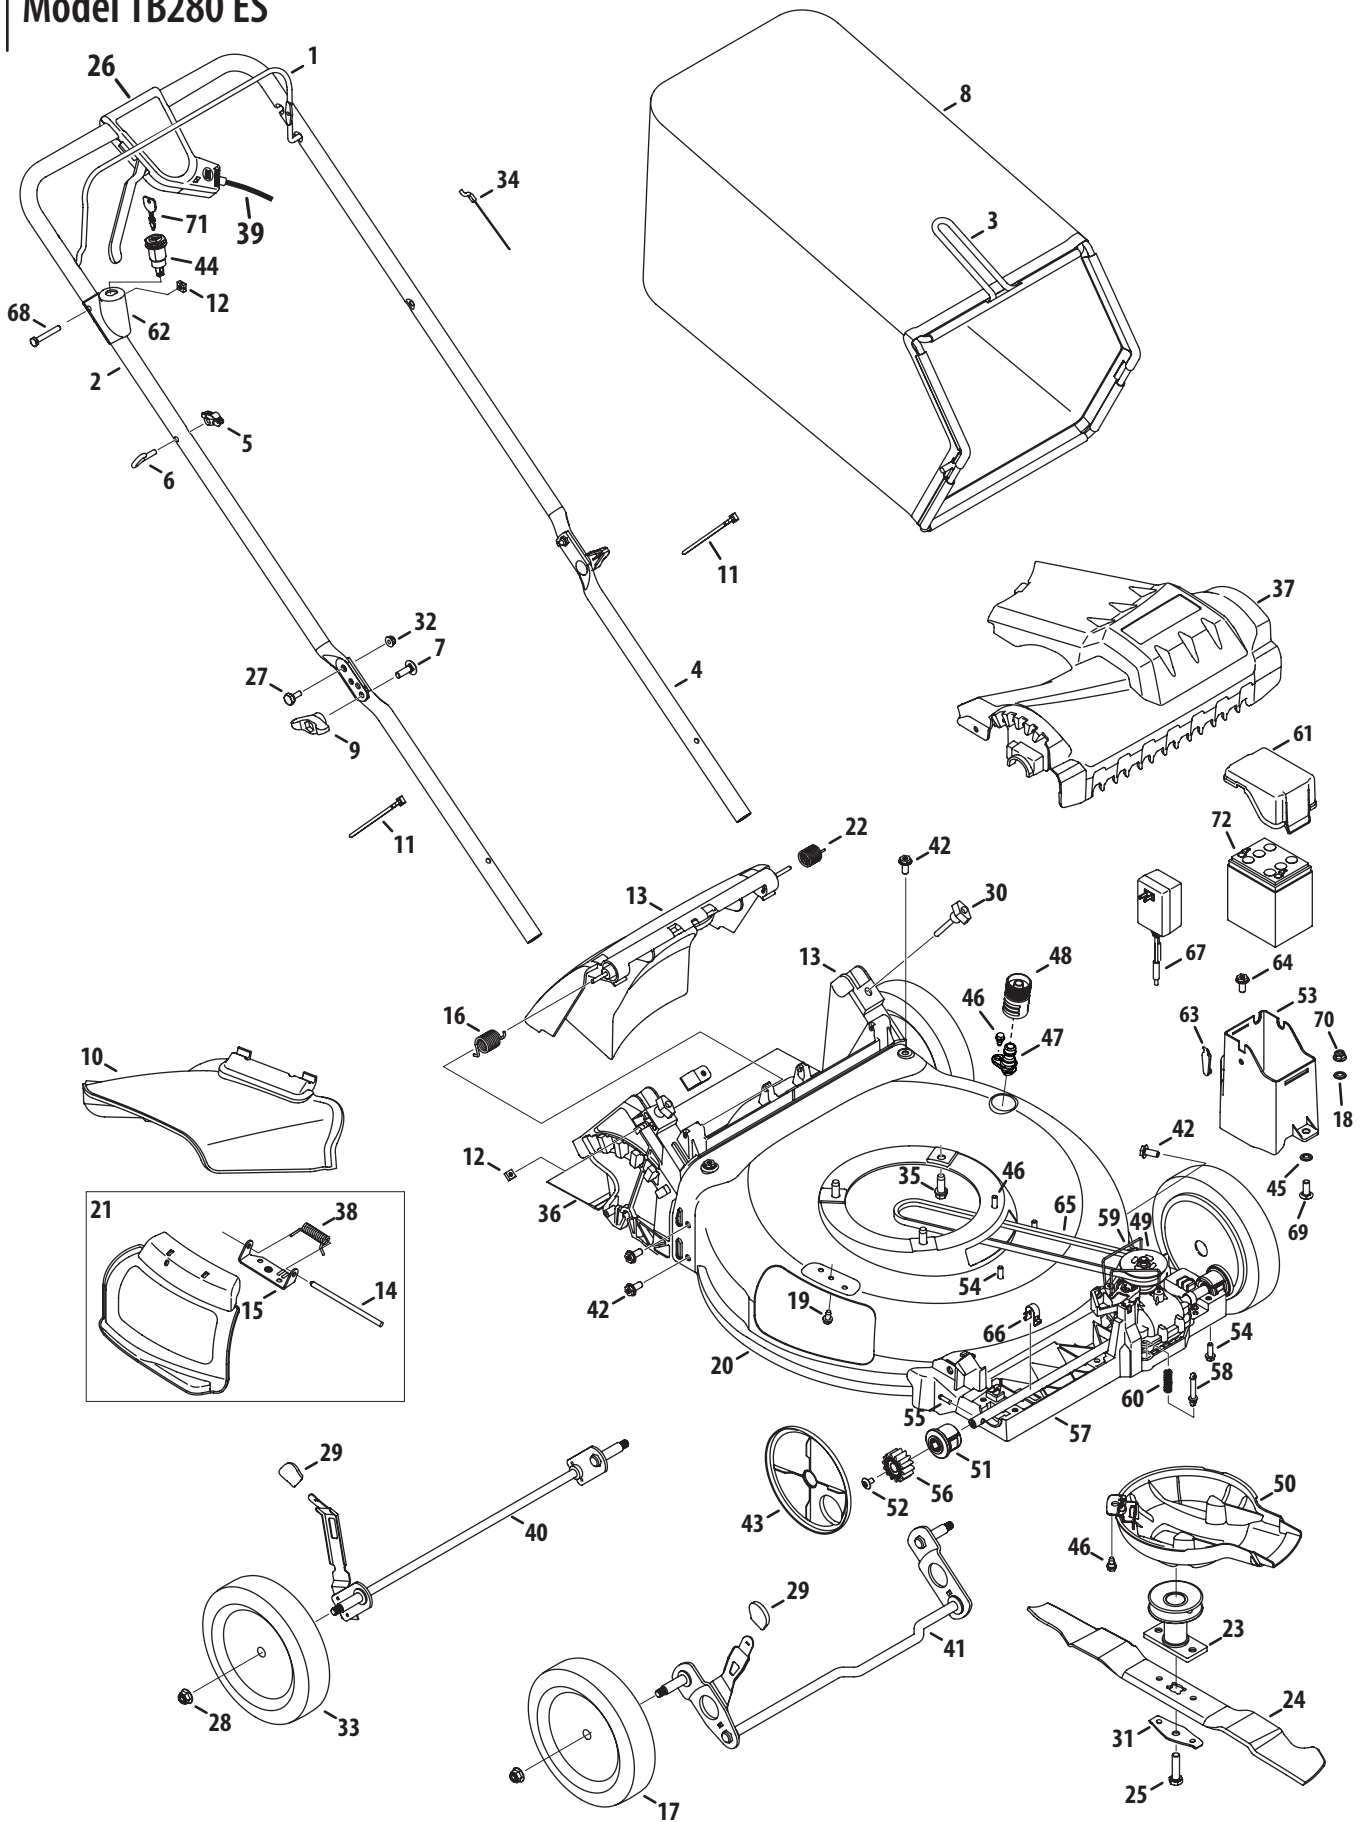

Model TB280 ES

Ref No.	Part Number	Description
1	747-05267A	Blade Control
2	749-04679	Upper Handle
3	747-05226	Grass Catcher Frame
4	749-04608A	Lower Handle
5	720-0279	Wing Nut
6	710-1205	Rope Guide
7	710-04998	Carriage Screw ,5/16-18
8	964-04117	Grass Bag
9	720-04124	Wing Knob
10	731-07131	Side Chute
11	725-0157	Cable Tie
12	712-04222	Nut, Sq., 1/4-20
13	631-04369	Rear Discharge Door Assembly
	631-04371	Rear Discharge Door Assembly - (Lowes)
14	747-0710A	Hinge Pin
15	787-01779	Chute Deflector Bracket
16	732-04673	Torsion Spring - RH
17	734-04579	Front Wheel
18	736-0242	Washer, Bell, .340 x .872 x .080
19	710-05073	Screw, 1/4-20 x .500
20	787-01875	Deck , 21"
21	987-02516	Hinged Mulch Plug Assembly
22	732-04674	Torsion Spring - LH
23	687-02528	Blade Adapter Assembly
24	942-0741A	Mulching Blade
25	710-1044	Screw , 3/8-24 x 1.50
26	753-06060	Control Lever Assembly
27	738-04419A	Sldr. Screw, .375 x .126 x 1/4-20
28	712-04217	Flange Lock Nut, 3/8-16
29	720-04131A	Adjustment Lever Knob
30	720-04127	Wing Nut
31	736-0524B	Blade Bell Support
32	712-04064	Nut, Flange Lock, 1/4-20
33	734-04564	Rear Wheel
34	946-04661	Control Cable
35	710-0654A	TT Sems Screw, 3/8-16 x 1.0
36	731-07203	Trail Shield